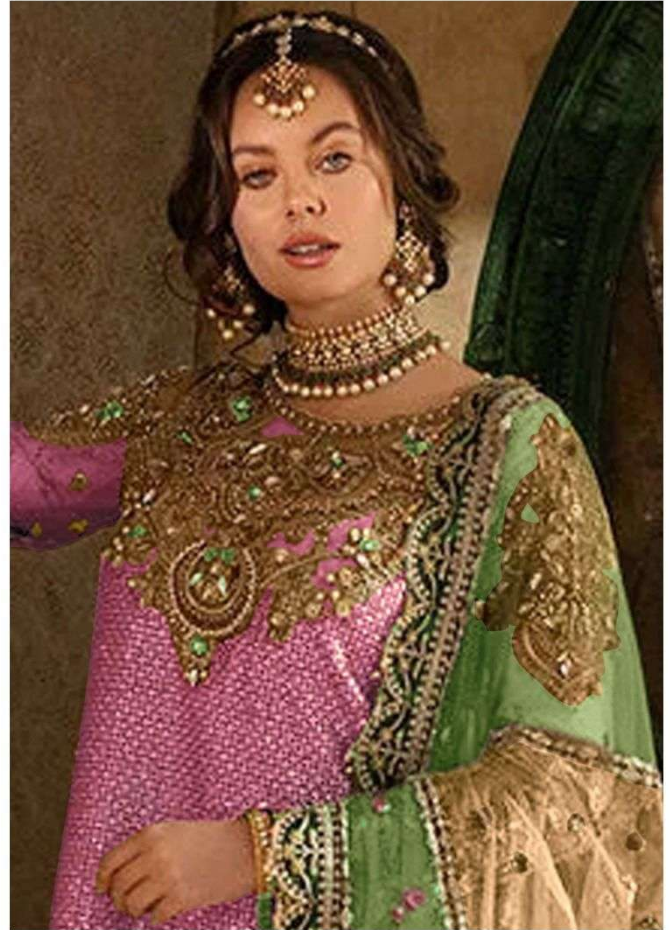

Serina^{TM}
Pakistani Suit
A BRAND BY MEGHA EXPORT
S - 99 C