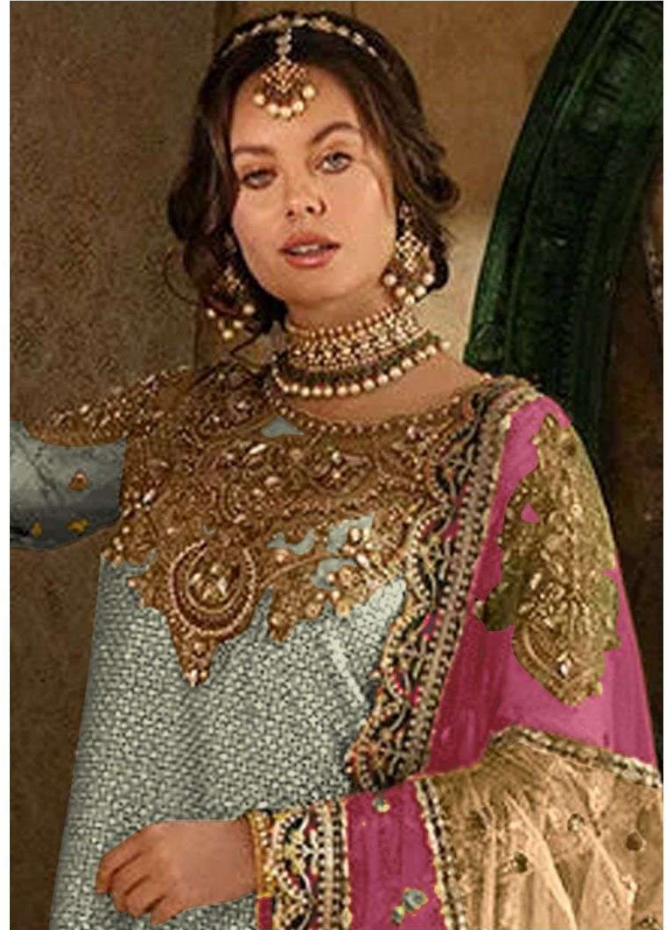

Serina^{TM}
Pakistani Suit
A BRAND BY MEGHA EXPORT
S - 99 A