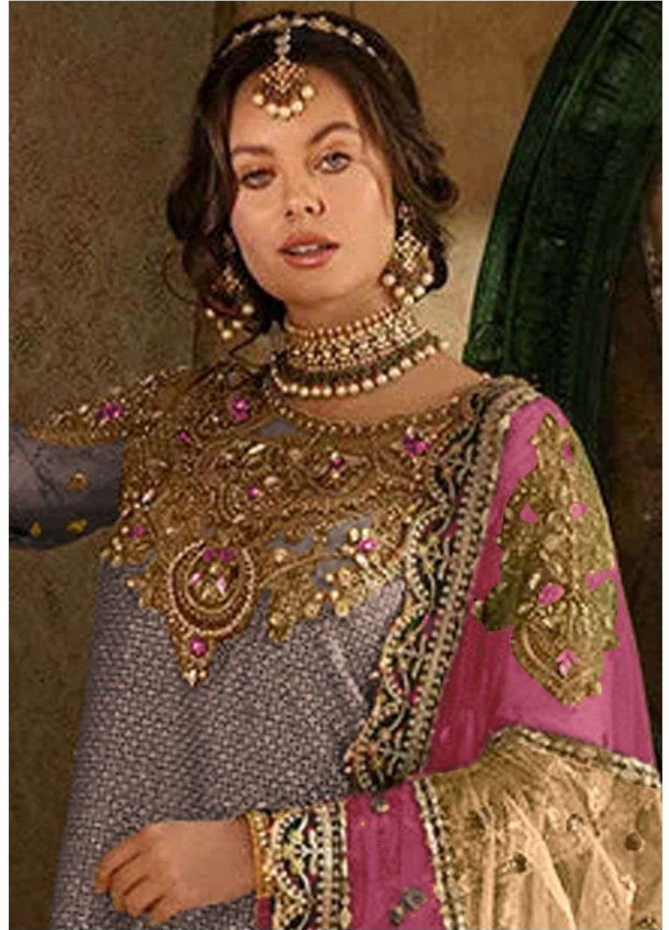

Serina^{TM}
Pakistani Suit
A BRAND BY MEGHA EXPORT
S - 99 D