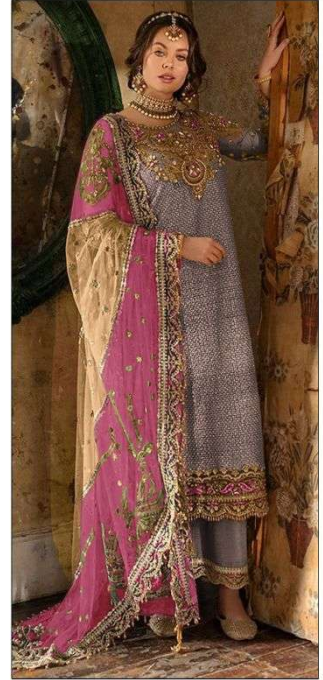

*Serina*TM
Pakistani Suit
A BRAND BY  MEGHA EXPORT
S - 99 A

TOP - FOX GEORGETTE EMBROIDERY WORK
WITH HAND WORK
BOTTOM-SANTOON WITH PACH WORK
INNER-SANTOON
DUPATTA - BUTTERFLY NET WITH EMBROIDERY WORK

*Serina*TM
Pakistani Suit
A BRAND BY  MEGHA EXPORT
S - 99 A

TOP - FOX GEORGETTE EMBROIDERY WORK
WITH HAND WORK
BOTTOM-SANTOON WITH PACH WORK
INNER-SANTOON
DUPATTA - BUTTERFLY NET WITH EMBROIDERY WORK

S - 99 A

S - 99 B

S - 99 C

S - 99 D