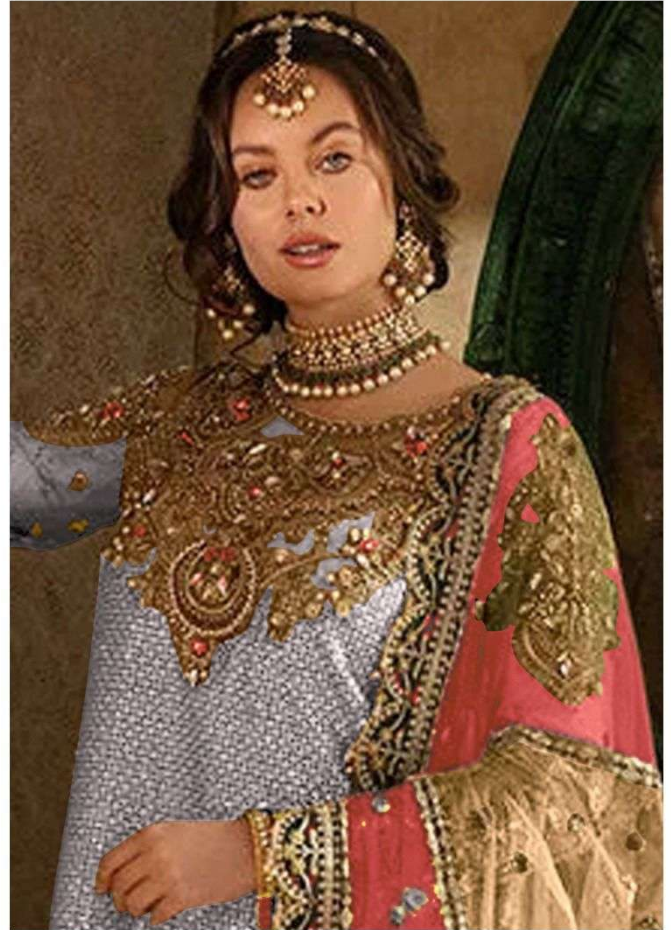

Serina^{TM}
Pakistani Suit
A BRAND BY MEGHA EXPORT
S - 99 B