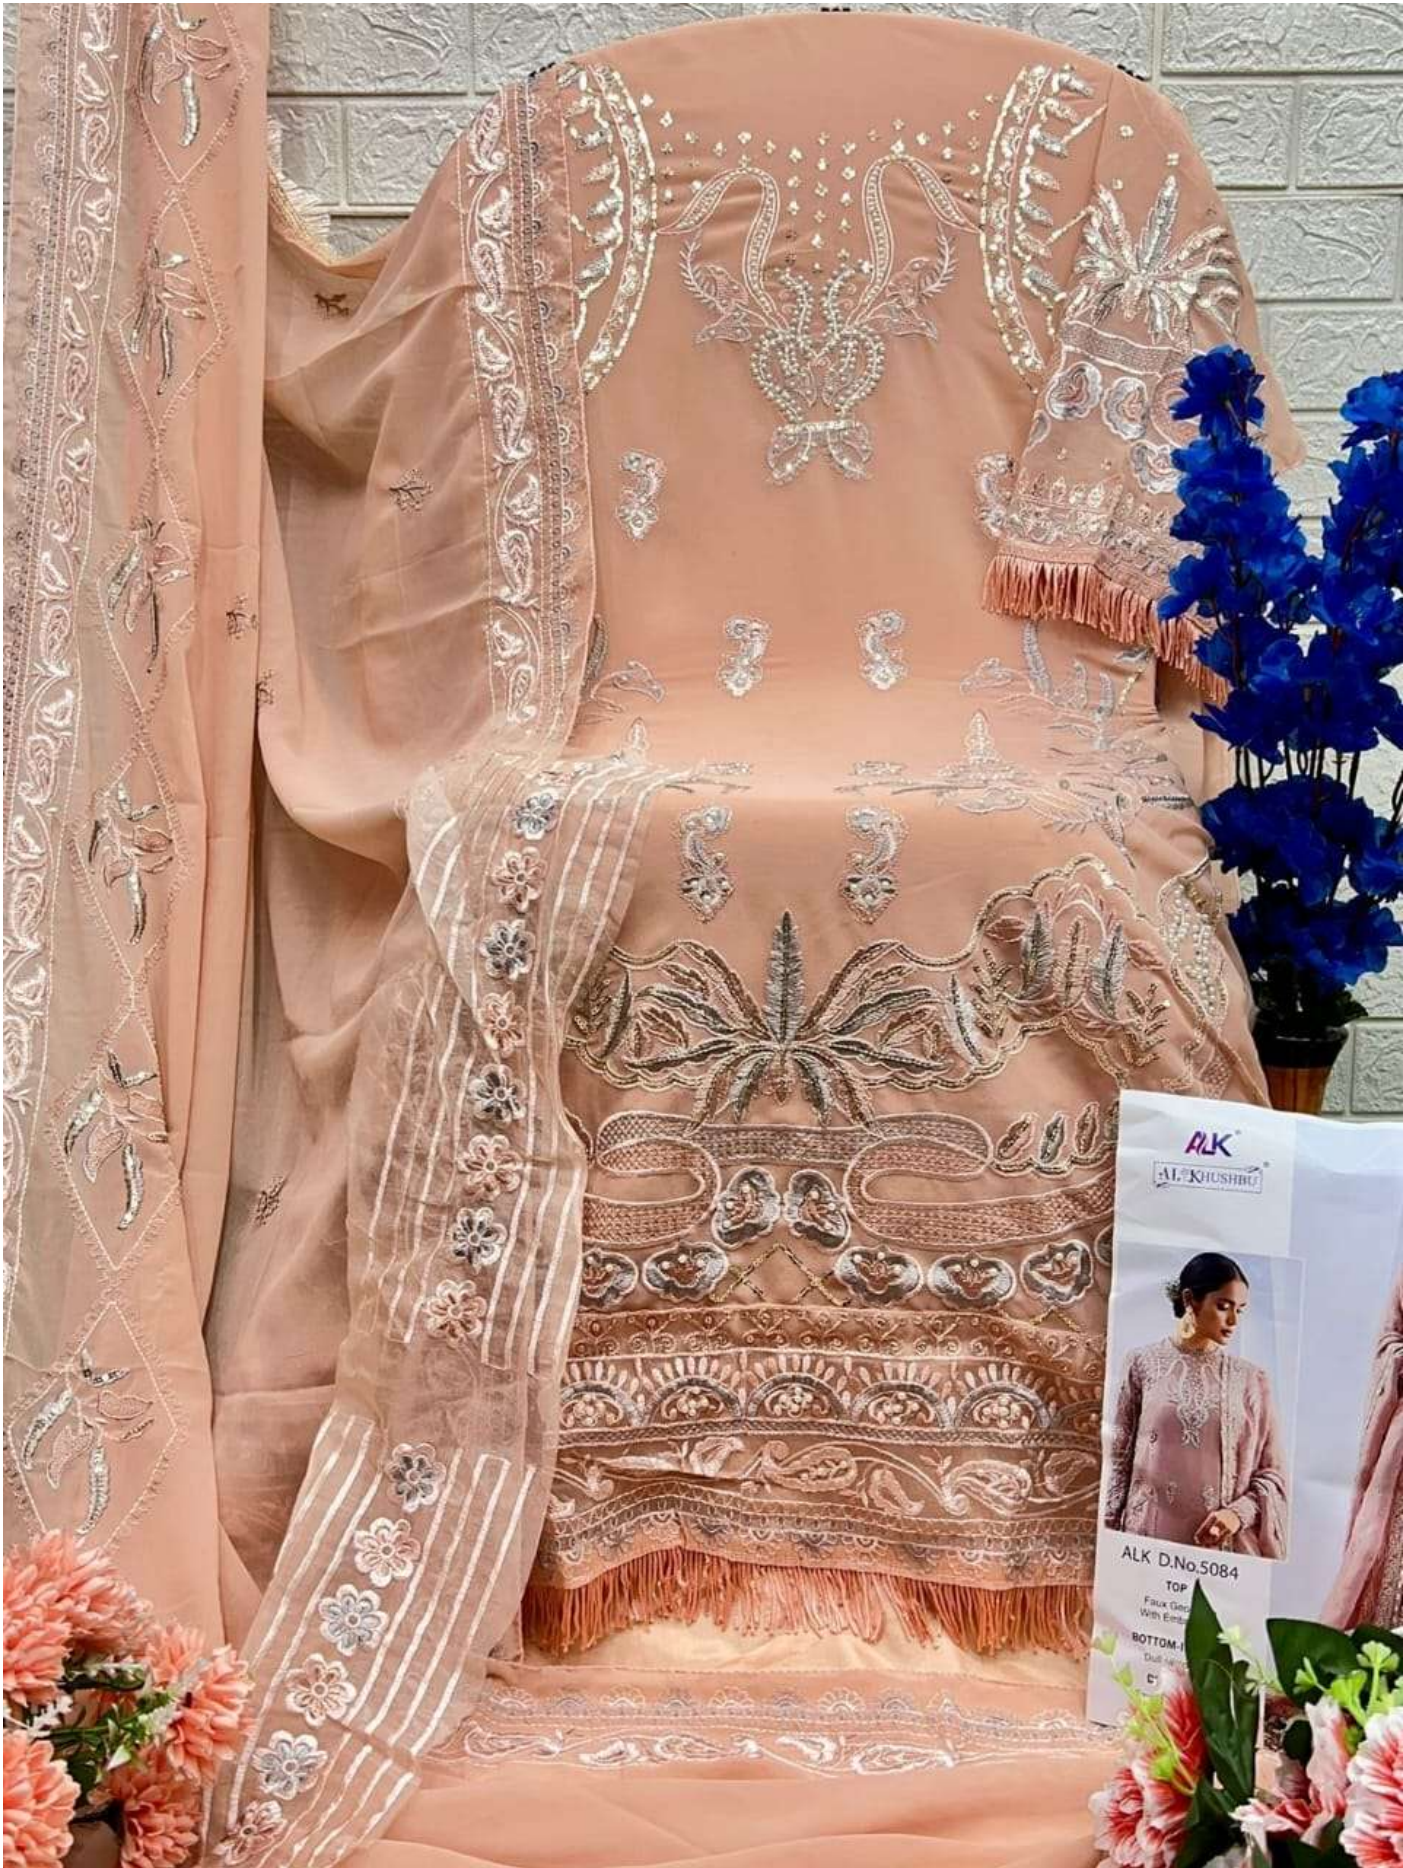

**ALK D.No.5084**

**TOP**

Faux Georgette  
With Embroidery

**BOTTOM-INNER**

Dull santoon

**DUPATTA**

Faux Georgette  
With Embroidery

**ALK D.No.5084**

**TOP**

Faux Georgette  
With Embroidery

**BOTTOM-INNER**

Dull santoon

**DUPATTA**

Faux Georgette  
With Embroidery

**ALK**  
AL KHUSHBU

ALK D.No.5084

TOP  
Faux Georgette  
With Embroidery

BOTTOM: I  
Dull  
C'