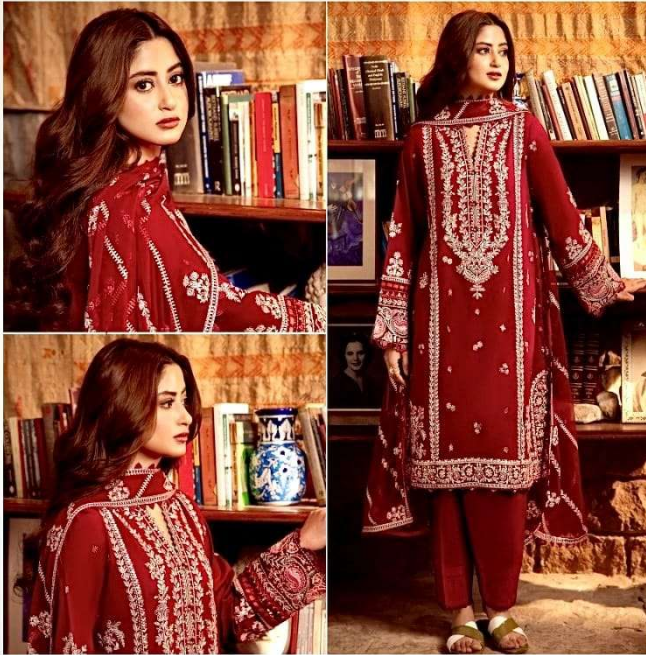

**ANAMSA**

AA REAL FASHION BRAND

**ANAMSA**

AA REAL FASHION BRAND

**ANAMSA**  
AA REAL FASHION BRAND

**ANAMSA**  
AA REAL FASHION BRAND

SEMI STICH COLLECTION

TOP- PURE HEAVY QUALITY RAYON COTTON WITH HEAVY EMBROIDERY AND SEQUENCE WORK  
BOTTOMINNER- HEAVY QUALITY RAYON COTTON  
DUPATTA- HEAVY QUALITY FOX GEORGET FANCY DUPATTA WITH HEAVY EMBROIDERY