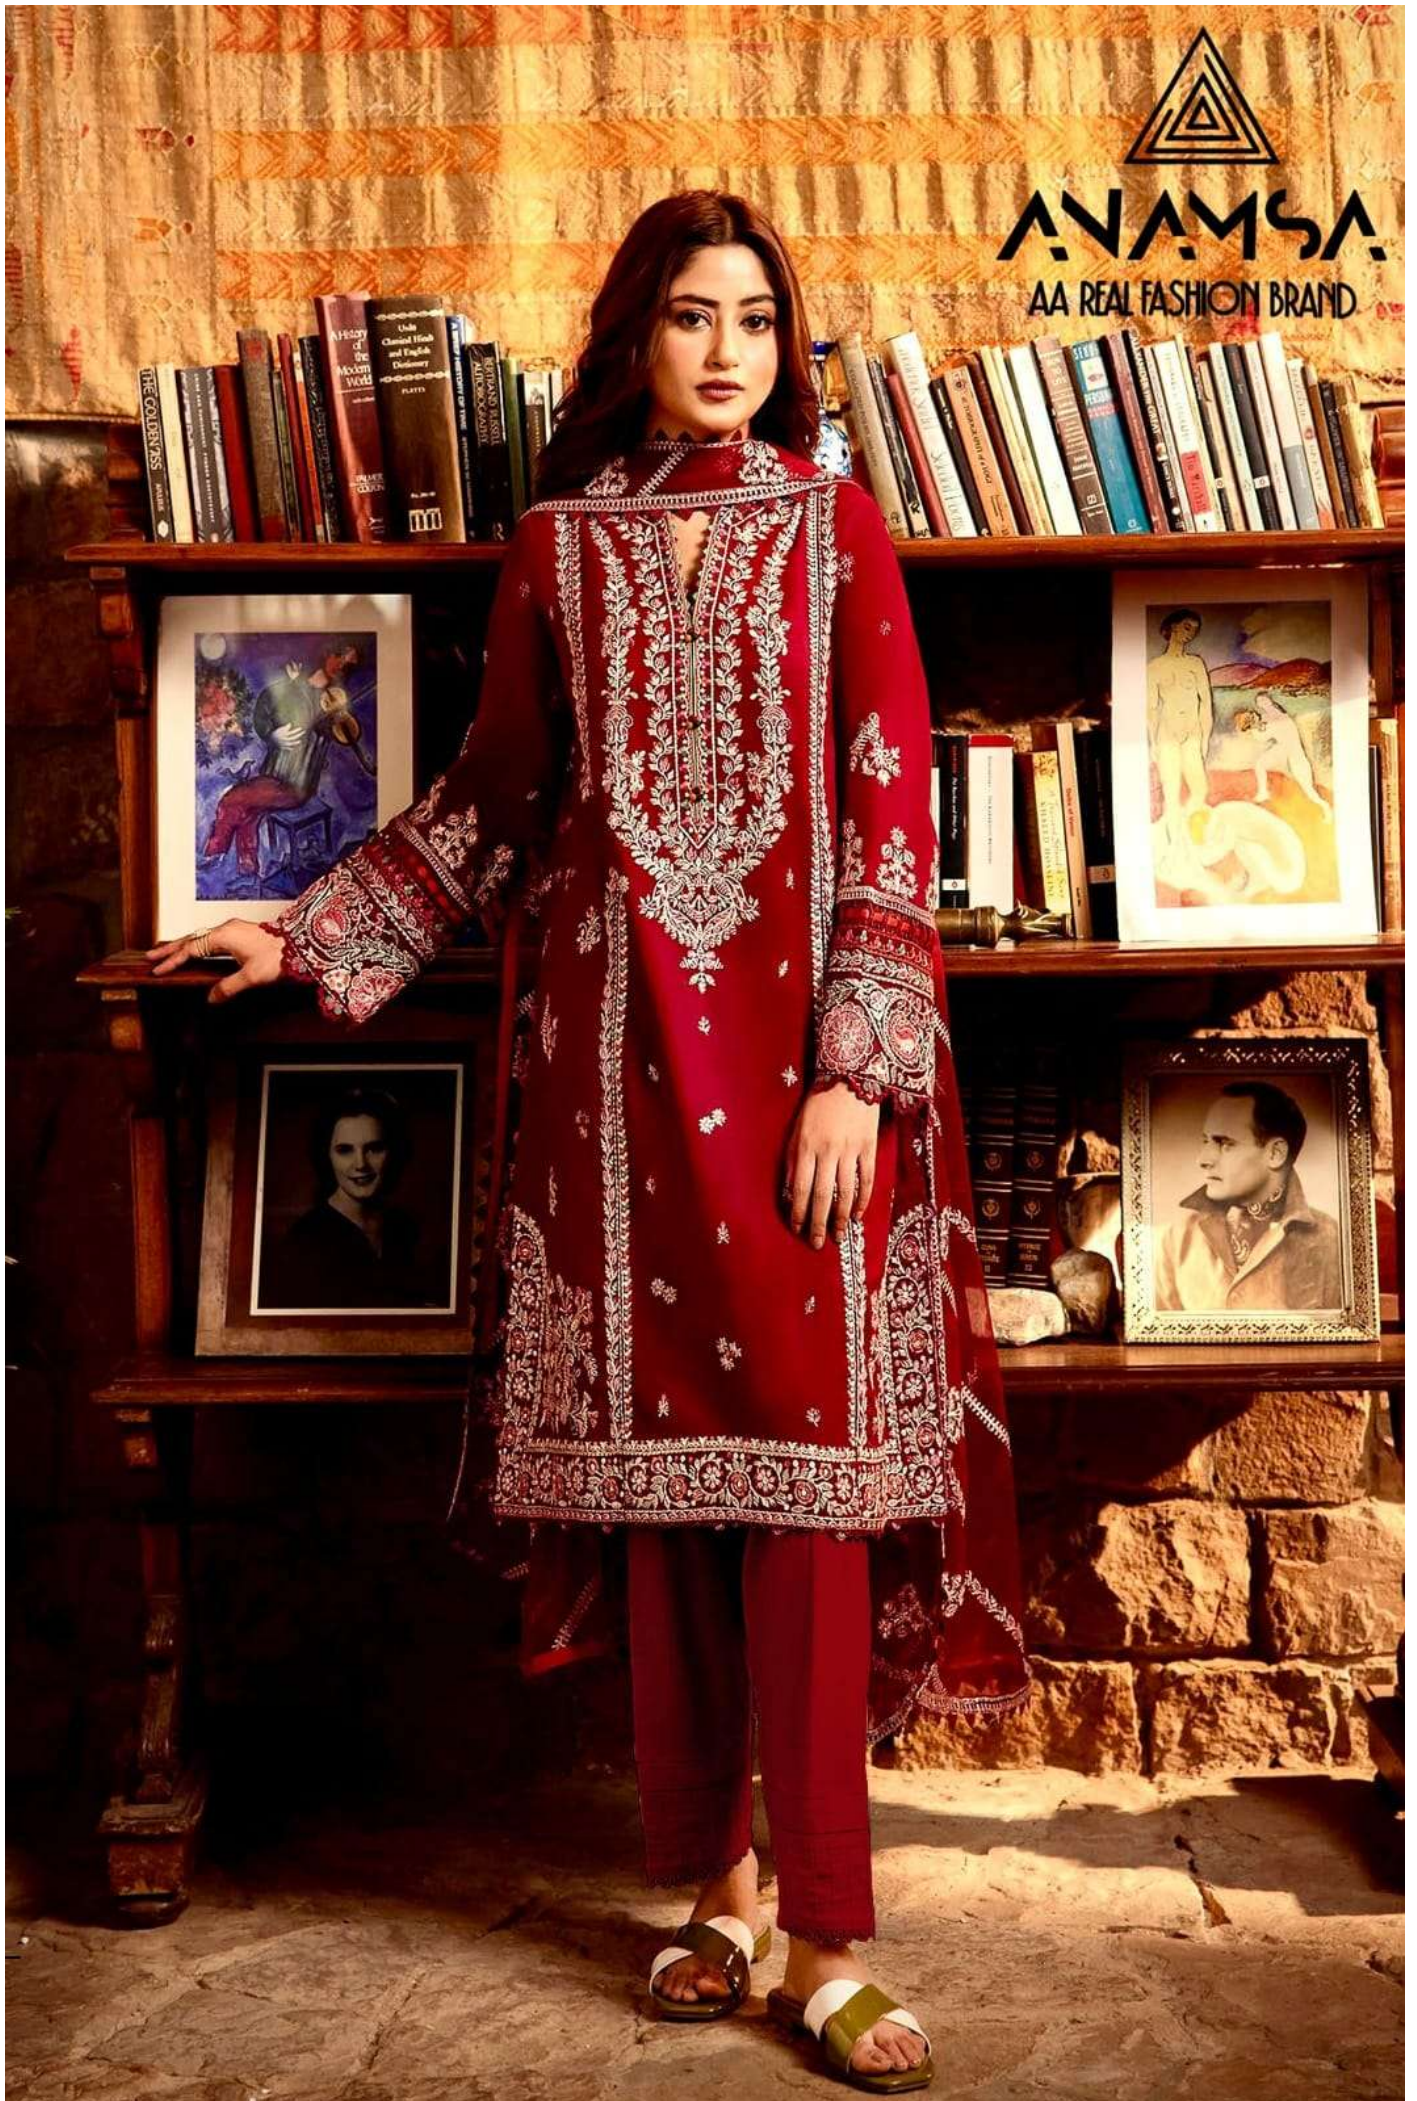

**ANAMSA**

AA REAL FASHION BRAND

**ANAMSA**

AA REAL FASHION BRAND

**ANAMSA**  
AA REAL FASHION BRAND

**ANAMSA**  
AA REAL FASHION BRAND

SEMI STICH COLLECTION

TOP- PURE HEAVY QUALITY RAYON COTTON WITH HEAVY EMBROIDERY AND SEQUENCE WORK  
BOTTOMINNER- HEAVY QUALITY RAYON COTTON  
DUPATTA- HEAVY QUALITY FOX GEORGET FANCY DUPATTA WITH HEAVY EMBROIDERY