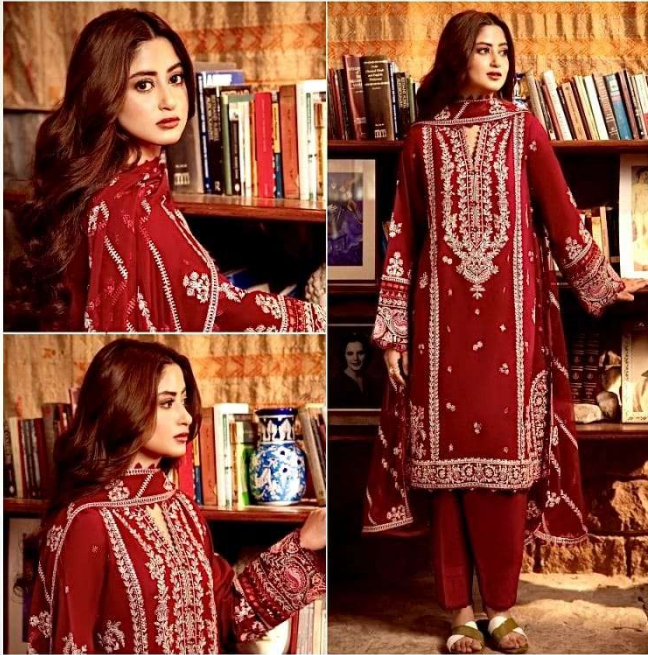

ANAMSA

AA REAL FASHION BRAND

ANAMSA

AA REAL FASHION BRAND

ANAMSA
AA REAL FASHION BRAND

ANAMSA
AA REAL FASHION BRAND

SEMI STICH COLLECTION

TOP- PURE HEAVY QUALITY RAYON COTTON WITH HEAVY EMBROIDERY AND SEQUENCE WORK
BOTTOMINNER- HEAVY QUALITY RAYON COTTON
DUPATTA- HEAVY QUALITY FOX GEORGET FANCY DUPATTA WITH HEAVY EMBROIDERY