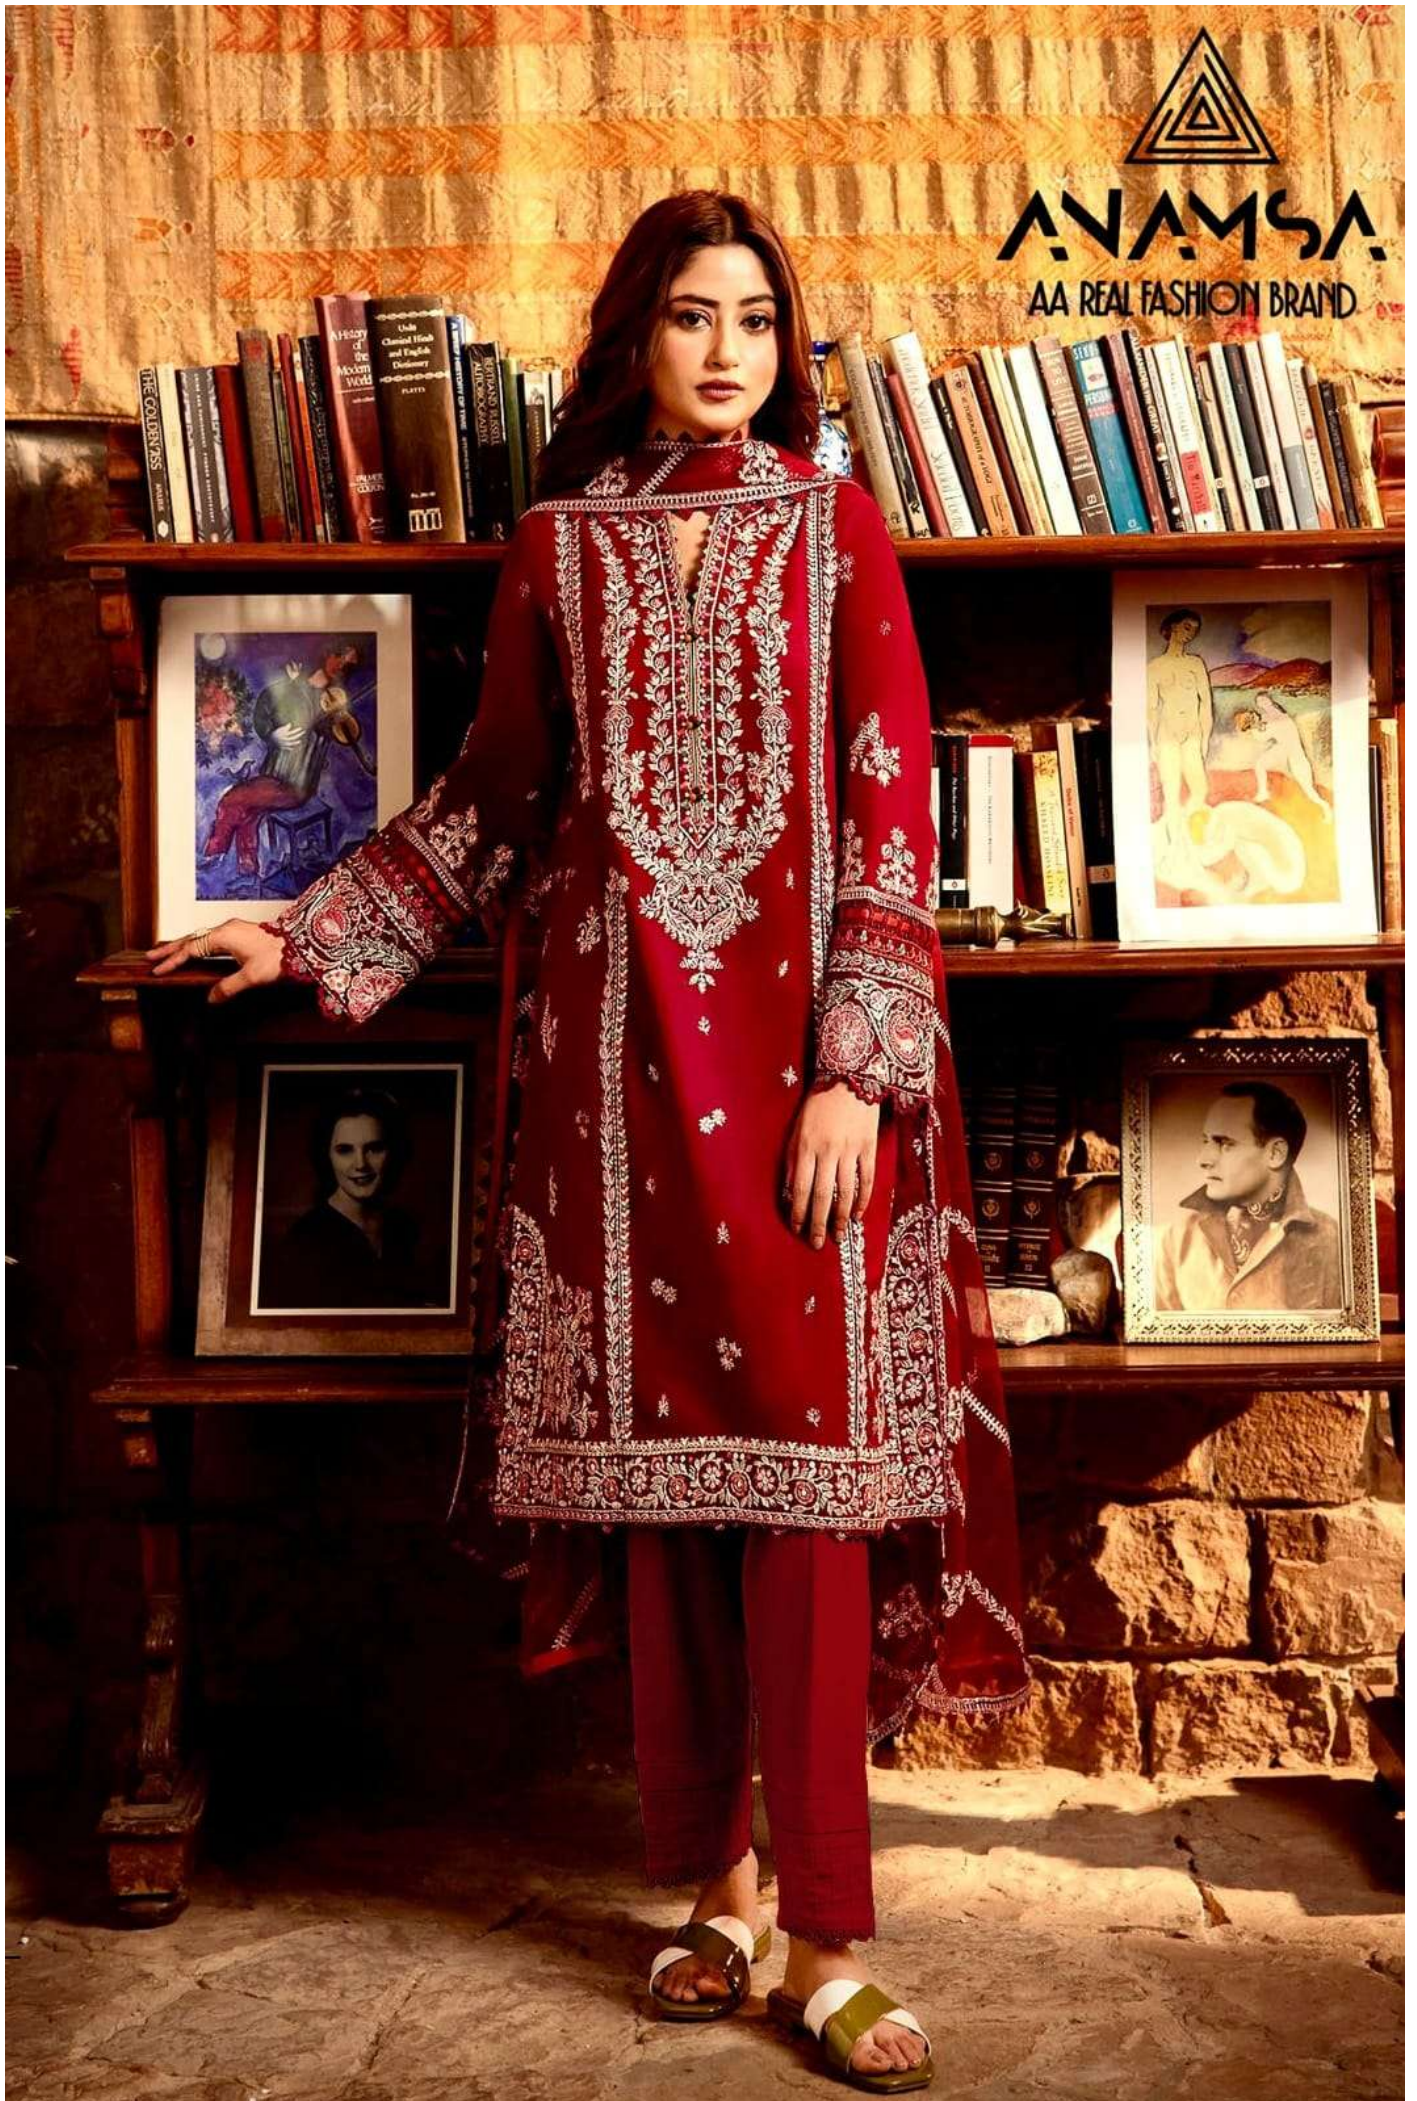

ANAMSA

AA REAL FASHION BRAND

ANAMSA

AA REAL FASHION BRAND

ANAMSA
AA REAL FASHION BRAND

ANAMSA
AA REAL FASHION BRAND

SEMI STICH COLLECTION

TOP- PURE HEAVY QUALITY RAYON COTTON WITH HEAVY EMBROIDERY AND SEQUENCE WORK
BOTTOMINNER- HEAVY QUALITY RAYON COTTON
DUPATTA- HEAVY QUALITY FOX GEORGET FANCY DUPATTA WITH HEAVY EMBROIDERY