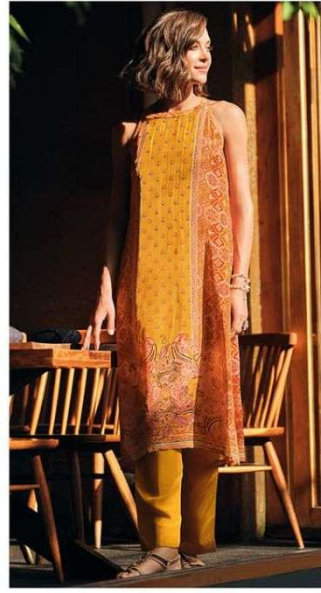

LABEL VARSHA
FUSIONS

LABEL VARSHA
FUSIONS

BRAND	VARSHA SKYS PRIVATE LIMITED
CATALOG	FUSIONS
PCS	1
SERIES	165
PRICE	1880
SIZE	M/ L /XL/XXL
BOTTOM	MATTE SATIN DIGITALLY PRINTED
TOP	VISCOSE CREPE DIGITALLY PRINTED WITH HANDWORK & SLEEVE INSIDE