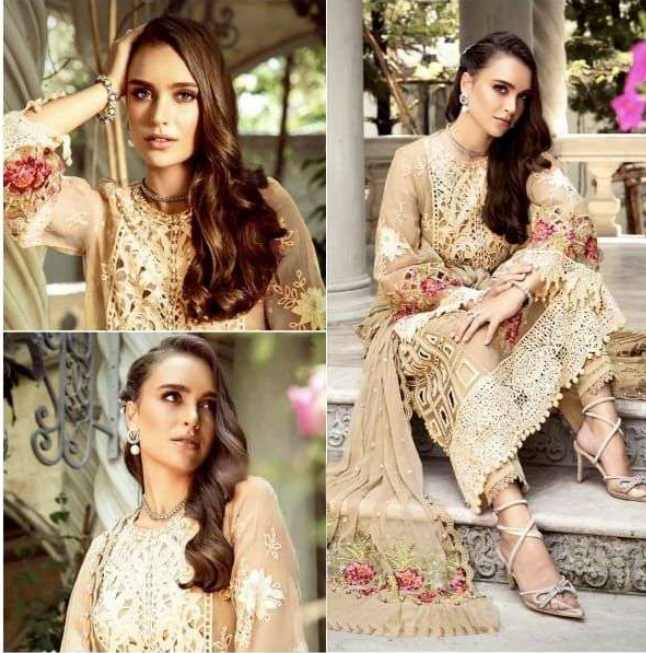

ANAMSA

AA REAL FASHION BRAND

ANAMSA

AA REAL FASHION BRAND

**ANAMSA**  
AA REAL FASHION BRAND

**ANAMSA**  
AA REAL FASHION BRAND

SEMI STICH COLLECTION

TOP- PURE HEAVY QUALITY RAYON COTTON WITH HEAVY EMBROIDERY AND SEQUENCE WORK  
BOTTOMINNER- HEAVY QUALITY RAYON COTTON  
DUPATTA- HEAVY QUALITY FOX GEORGET FANCY DUPATTA WITH HEAVY EMBROIDERY