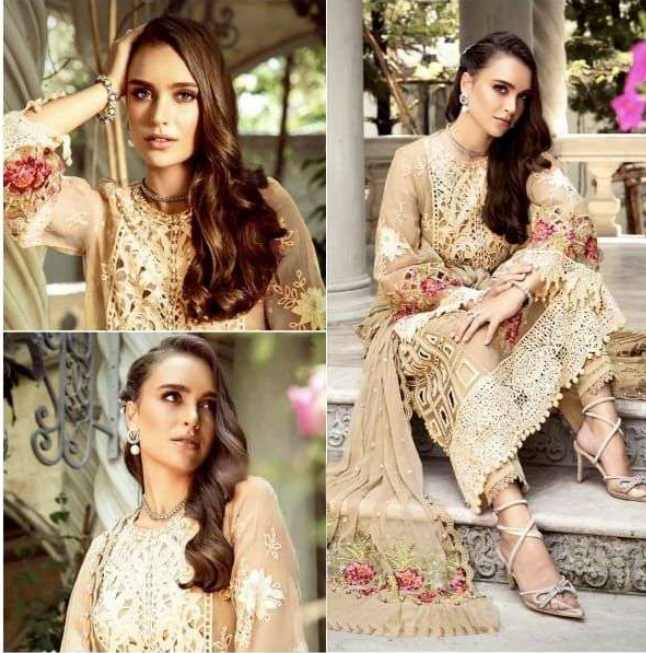

ANAMSA

AA REAL FASHION BRAND

ANAMSA

AA REAL FASHION BRAND

ANAMSA
AA REAL FASHION BRAND

ANAMSA
AA REAL FASHION BRAND

SEMI STICH COLLECTION

TOP- PURE HEAVY QUALITY RAYON COTTON WITH HEAVY EMBROIDERY AND SEQUENCE WORK
BOTTOMINNER- HEAVY QUALITY RAYON COTTON
DUPATTA- HEAVY QUALITY FOX GEORGET FANCY DUPATTA WITH HEAVY EMBROIDERY