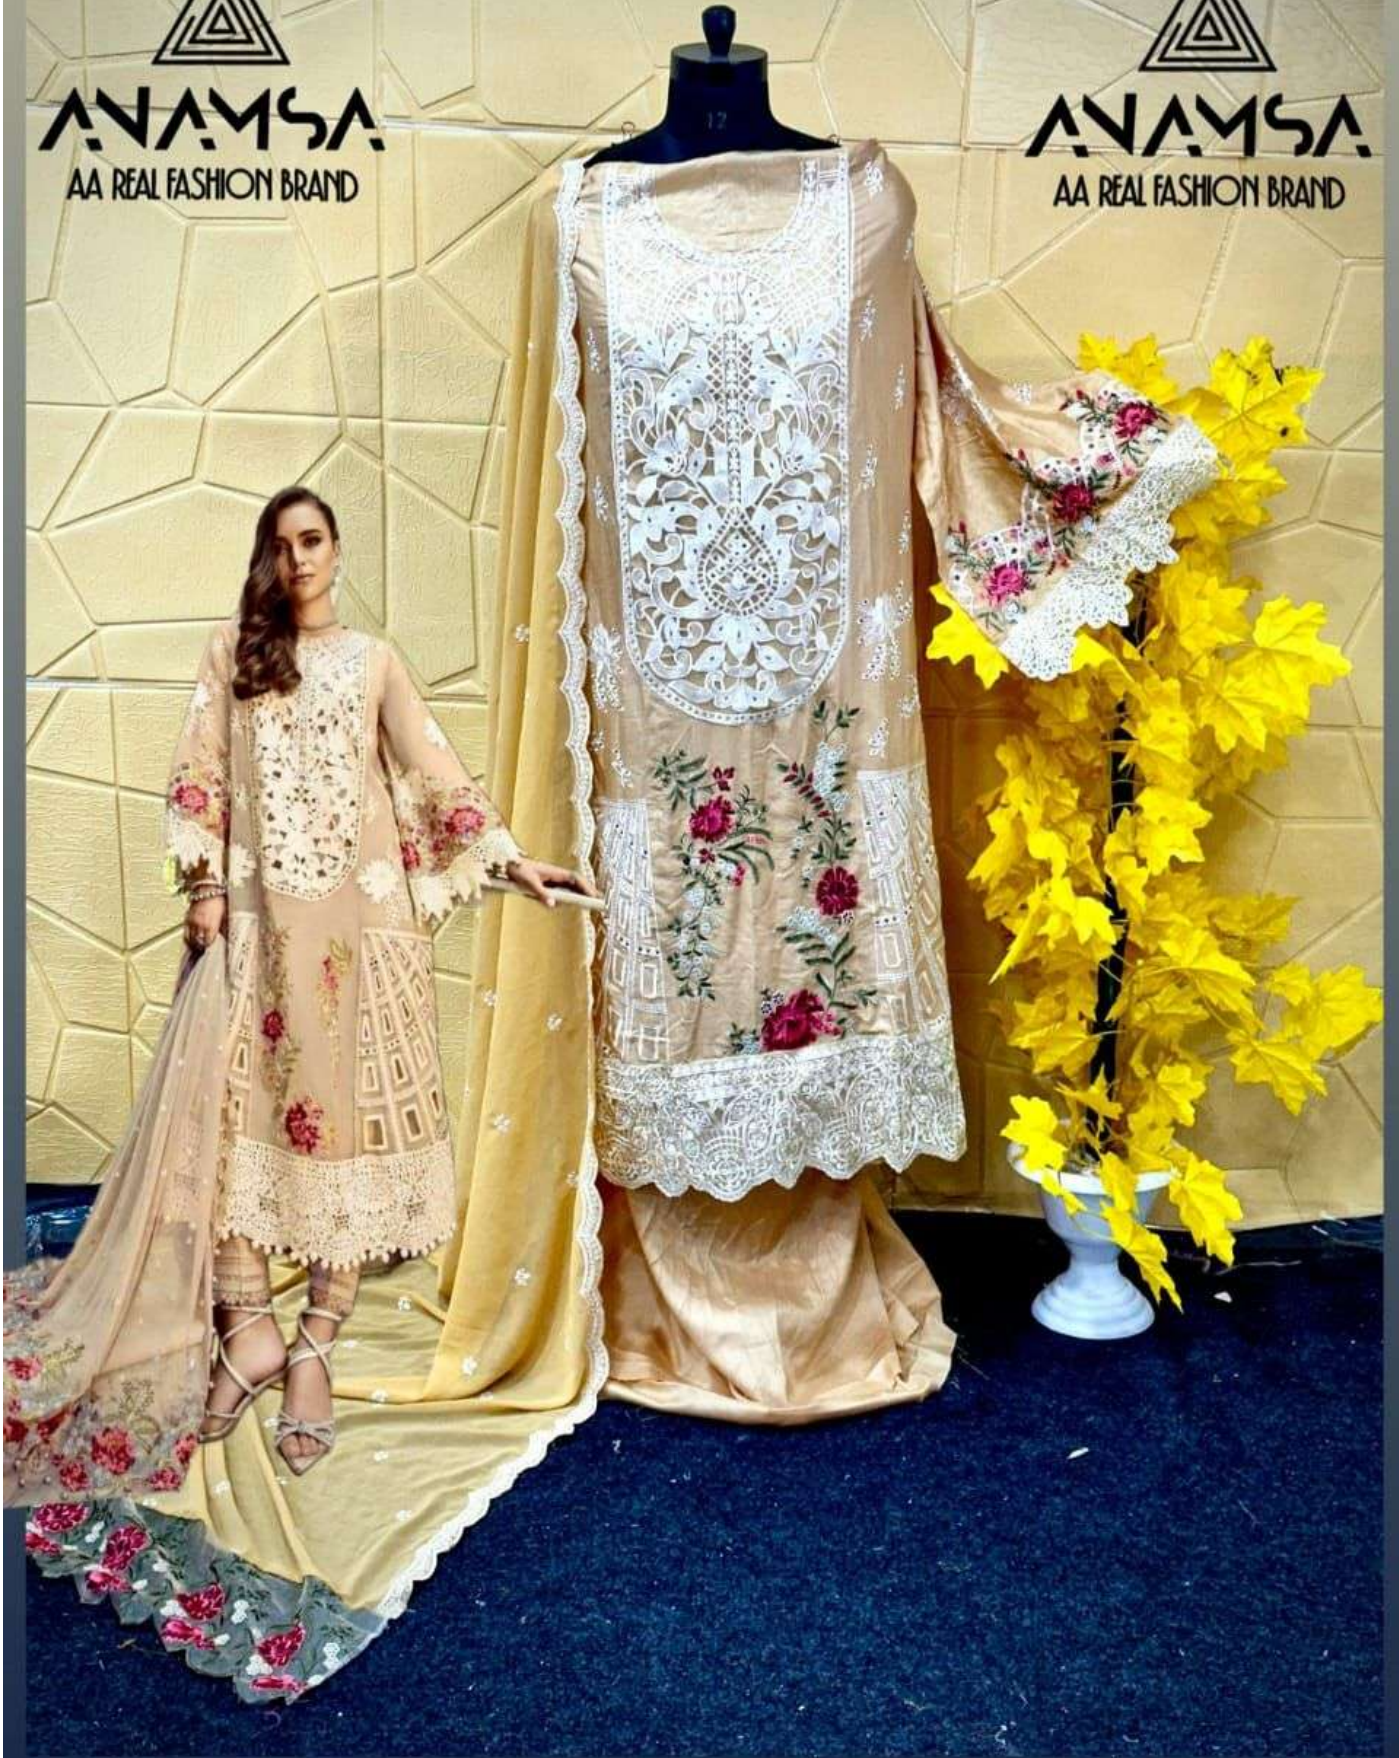

ANAMSA

AA REAL FASHION BRAND

ANAMSA

AA REAL FASHION BRAND

ANAMSA
AA REAL FASHION BRAND

ANAMSA
AA REAL FASHION BRAND

SEMI STICH COLLECTION

TOP- PURE HEAVY QUALITY RAYON COTTON WITH HEAVY EMBROIDERY AND SEQUENCE WORK
BOTTOMINNER- HEAVY QUALITY RAYON COTTON
DUPATTA- HEAVY QUALITY FOX GEORGET FANCY DUPATTA WITH HEAVY EMBROIDERY