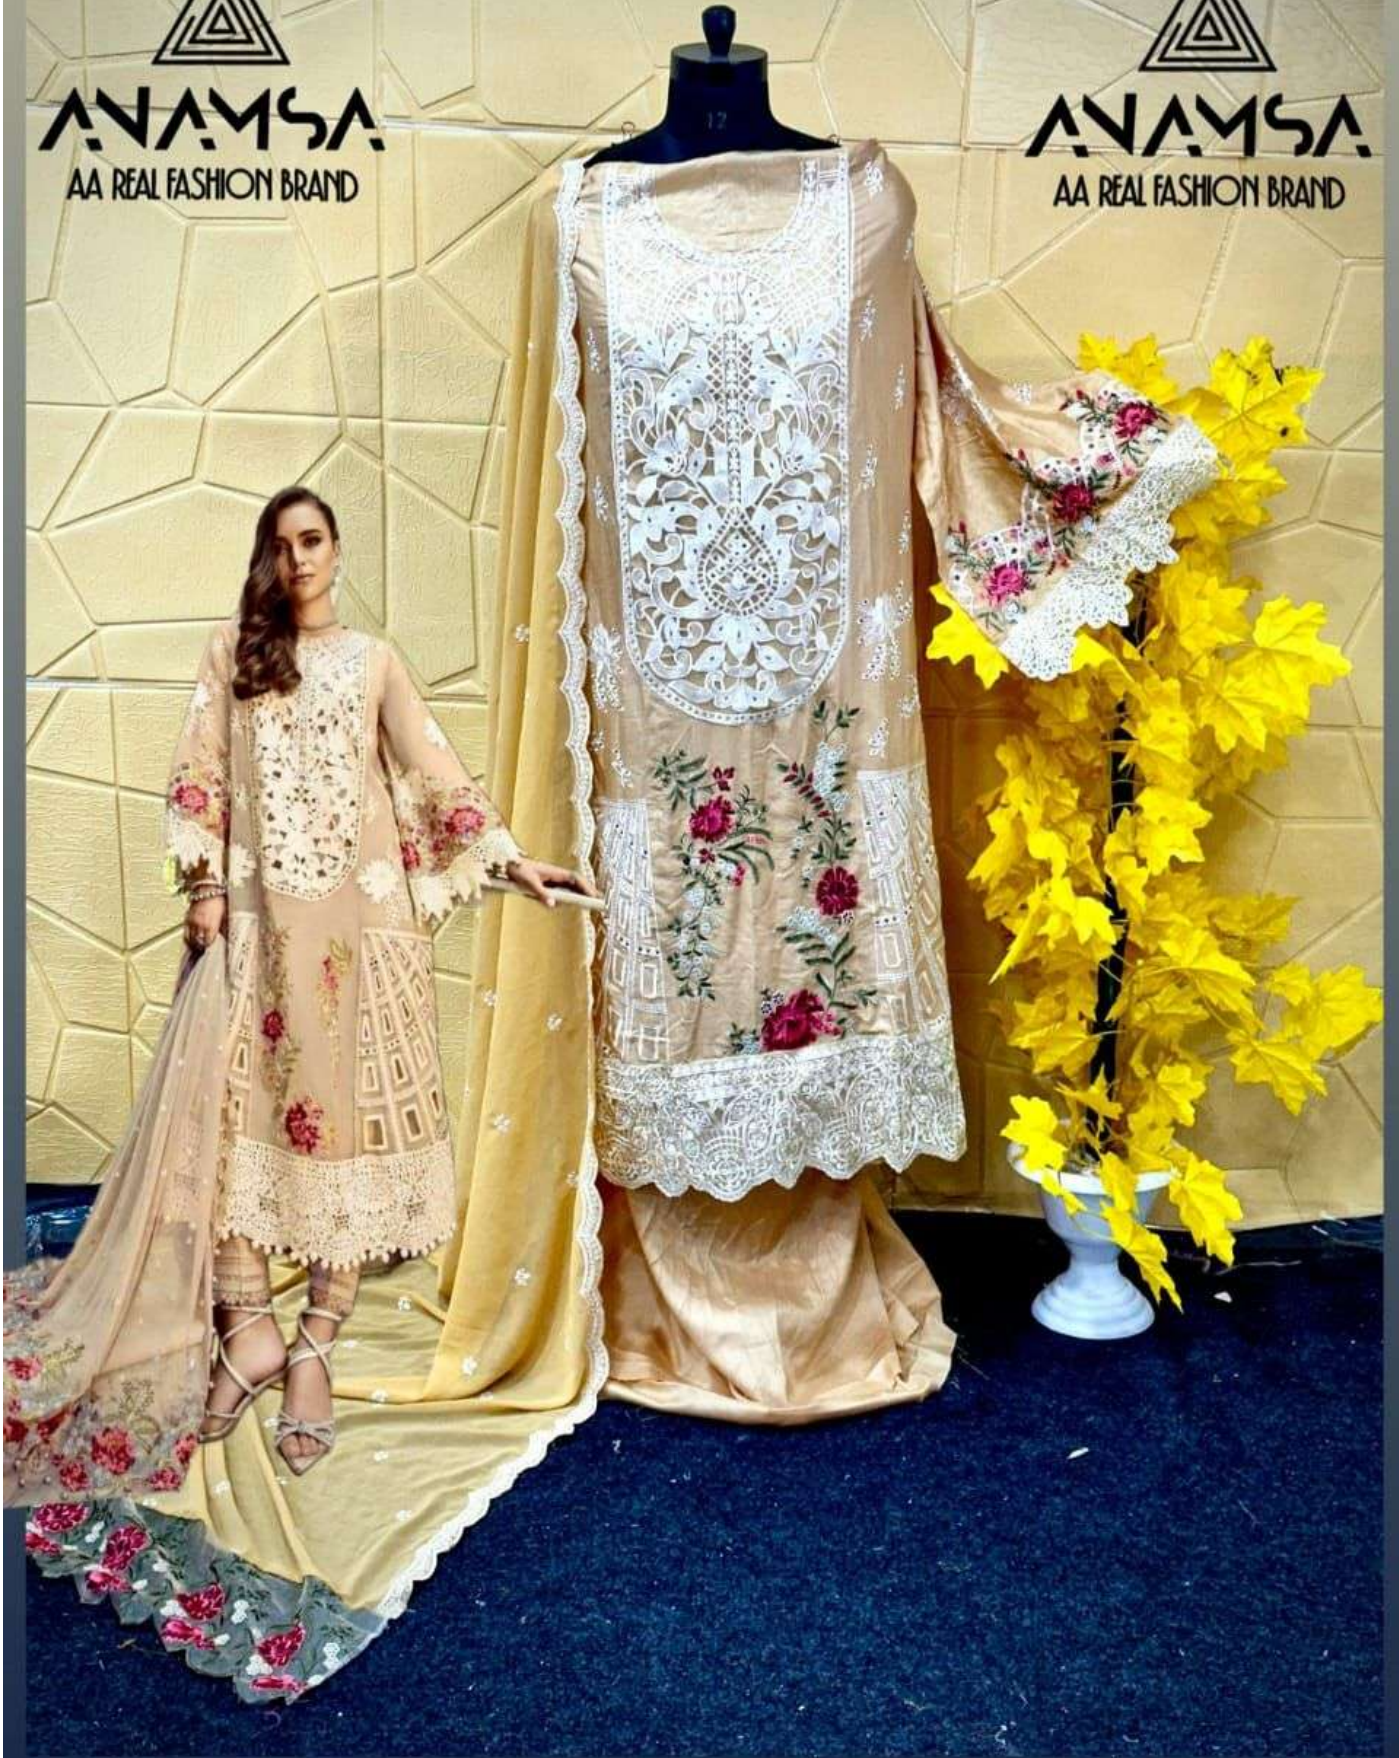

ANAMSA

AA REAL FASHION BRAND

ANAMSA

AA REAL FASHION BRAND

**ANAMSA**  
AA REAL FASHION BRAND

**ANAMSA**  
AA REAL FASHION BRAND

SEMI STICH COLLECTION

TOP- PURE HEAVY QUALITY RAYON COTTON WITH HEAVY EMBROIDERY AND SEQUENCE WORK  
BOTTOMINNER- HEAVY QUALITY RAYON COTTON  
DUPATTA- HEAVY QUALITY FOX GEORGET FANCY DUPATTA WITH HEAVY EMBROIDERY