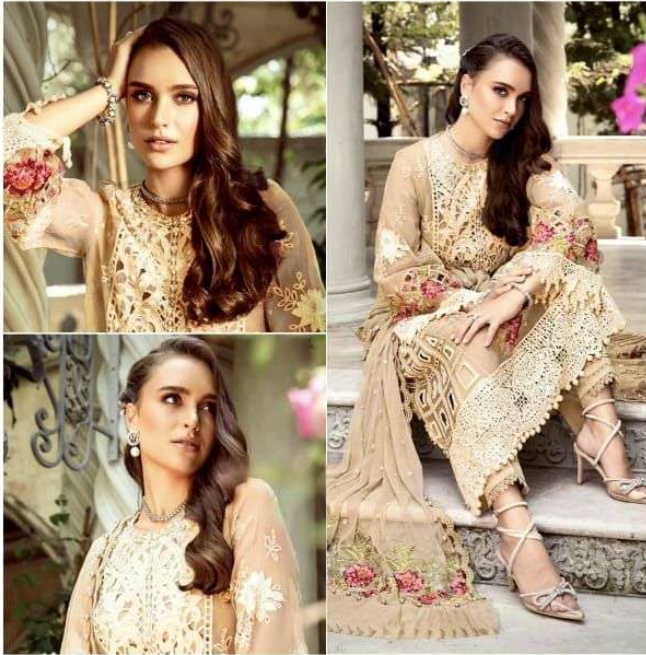

ANAMSA

AA REAL FASHION BRAND

ANAMSA

AA REAL FASHION BRAND

**ANAMSA**  
AA REAL FASHION BRAND

**ANAMSA**  
AA REAL FASHION BRAND

SEMI STICH COLLECTION

TOP- PURE HEAVY QUALITY RAYON COTTON WITH HEAVY EMBROIDERY AND SEQUENCE WORK  
BOTTOMINNER- HEAVY QUALITY RAYON COTTON  
DUPATTA- HEAVY QUALITY FOX GEORGET FANCY DUPATTA WITH HEAVY EMBROIDERY