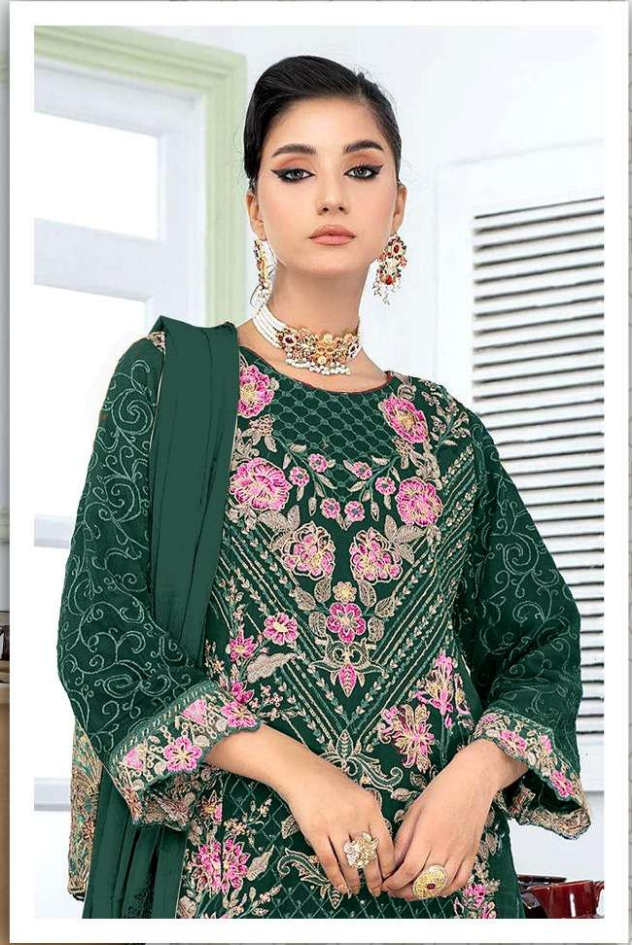

SAFA
CREATION

SF901-C

Fabric:
Embroidered georgette front
with sequins work
Embroidered georgette sleeves
Embroidered tissue sleeves lace
Embroidered tissue ghera lace
Embroidered chiffon dupatta
dull santoon trouser
Embroidered tissue trouser lace