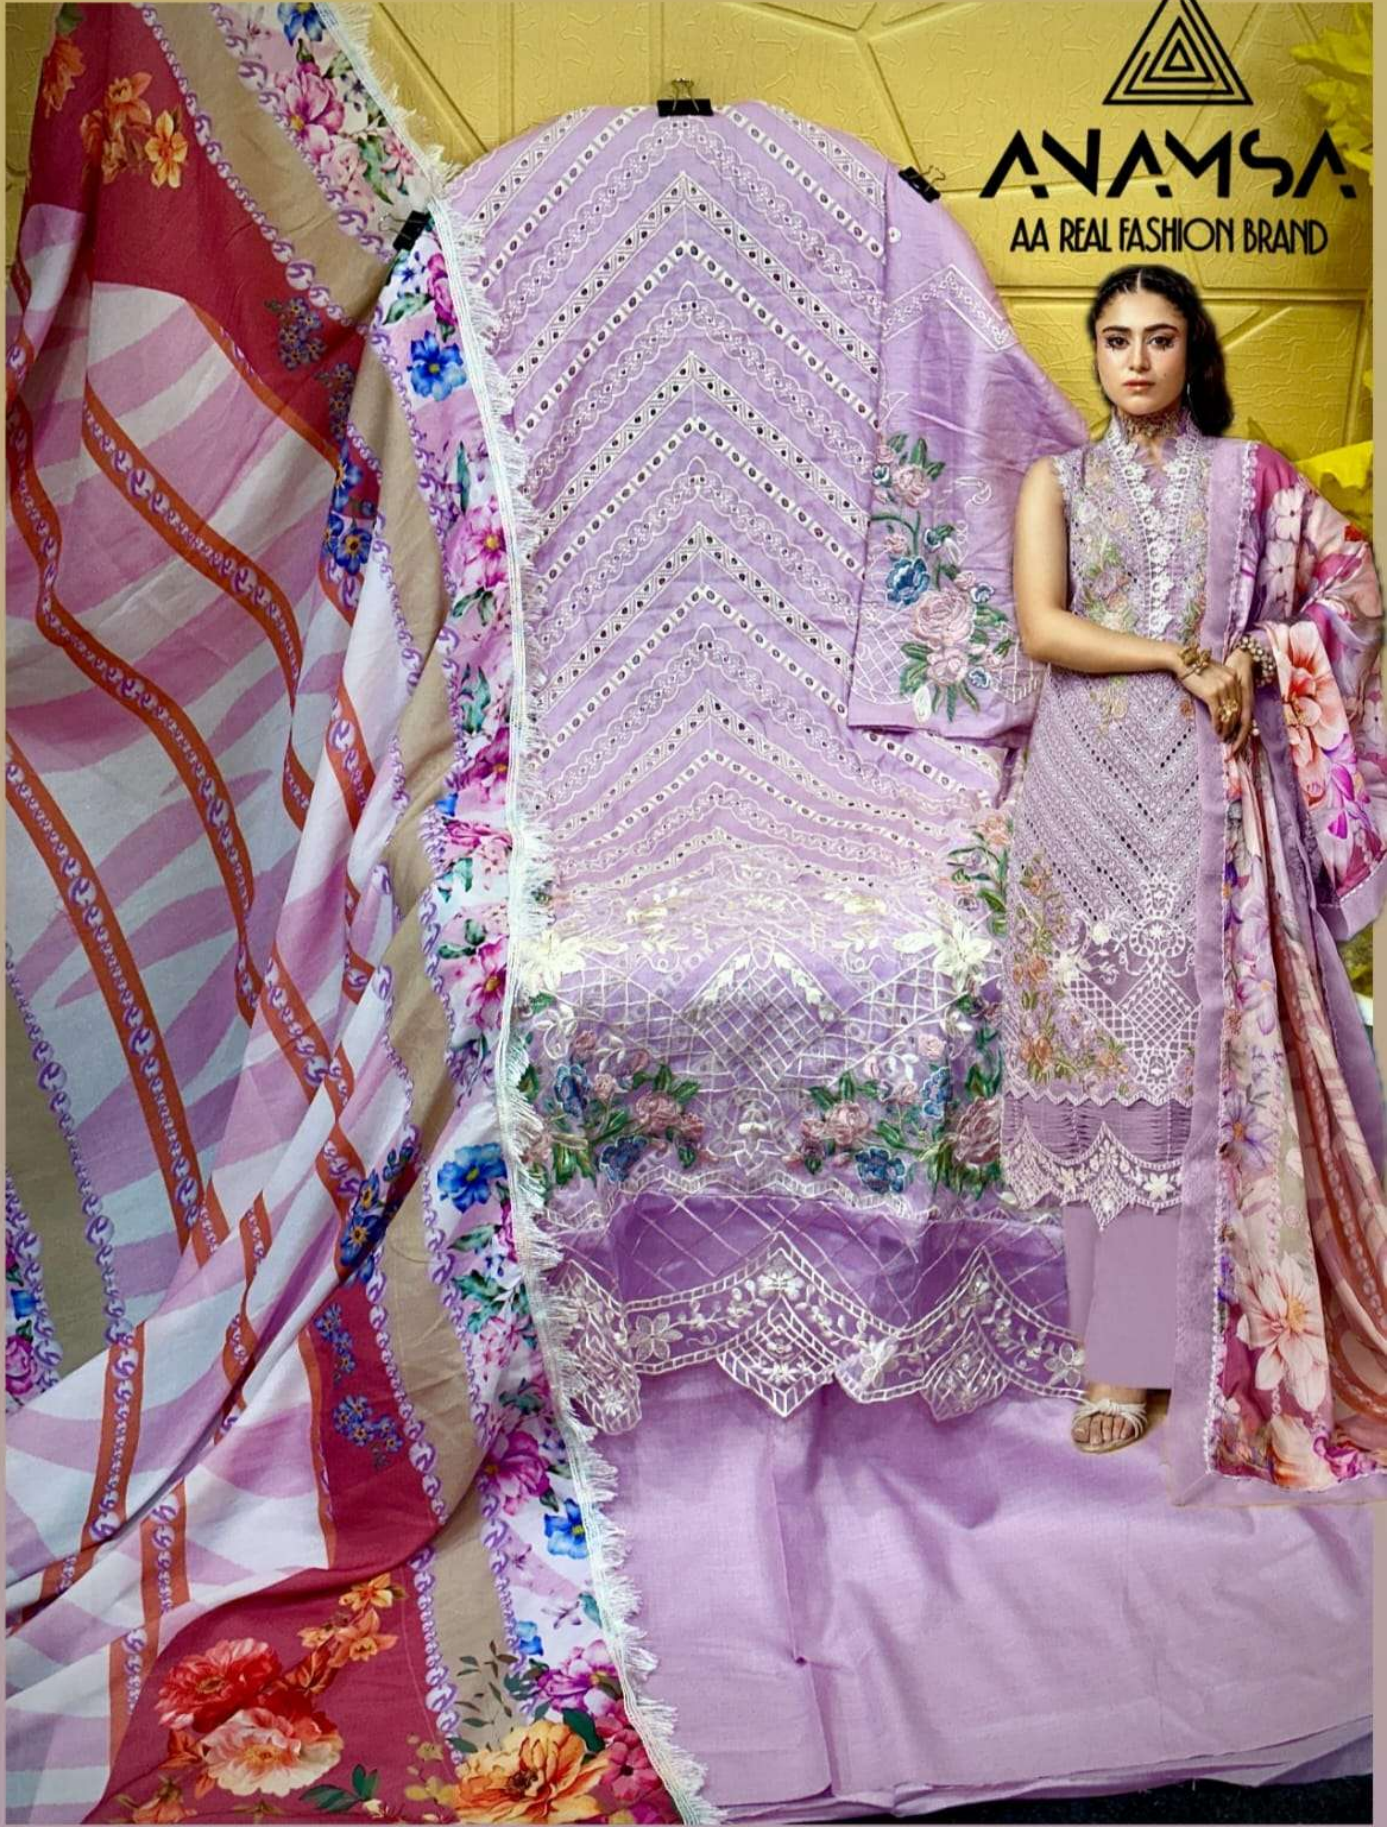

ANAMSA
AA REAL FASHION BRAND

SEMI STICH COLLECTION

TOP- PURE HEAVY QUALITY JAAM COTTON WITH HEAVY EMBROIDERY AND SEQUENCE WORK
BOTTOMINNER- HEAVY QUALITY RAYON COTTON
DUPATTA- HEAVY QUALITY MUSLINE COTTON FANCY DUPATTA WITH DIGITAL PRINT

7773
D.No:-463 A

ANAMSA
AA REAL FASHION BRAND

SEMI STICH COLLECTION

TOP- PURE HEAVY QUALITY JAAM COTTON WITH HEAVY EMBROIDERY AND SEQUENCE WORK
BOTTOMINNER- HEAVY QUALITY RAYON COTTON
DUPATTA- HEAVY QUALITY MUSLINE COTTON FANCY DUPATTA WITH DIGITAL PRINT