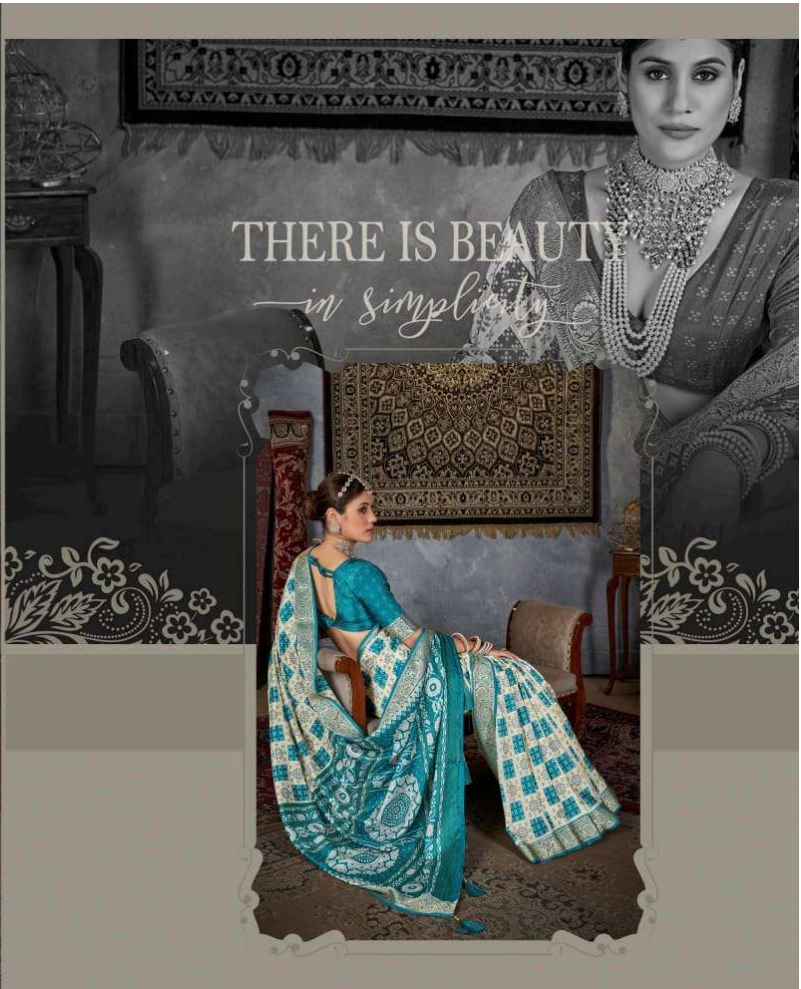

# Smartlook

SHUBH SHREE  
CREATION

HELLO  
*pretty* D.NO:1001

SHUBH SHREE  
CREATION

DO  
MORE  
OF  
WHAT  
MAKES  
YOU  
HAPPY

D.NO:1002

THE  
**BEST**  
COUTURE

THE BEST WAY TO SILENCE YOUR CRITICIS? SHOW UP IN A STUNNING SAREE AND LET YOUR OUTFIT DO THE TALKING.