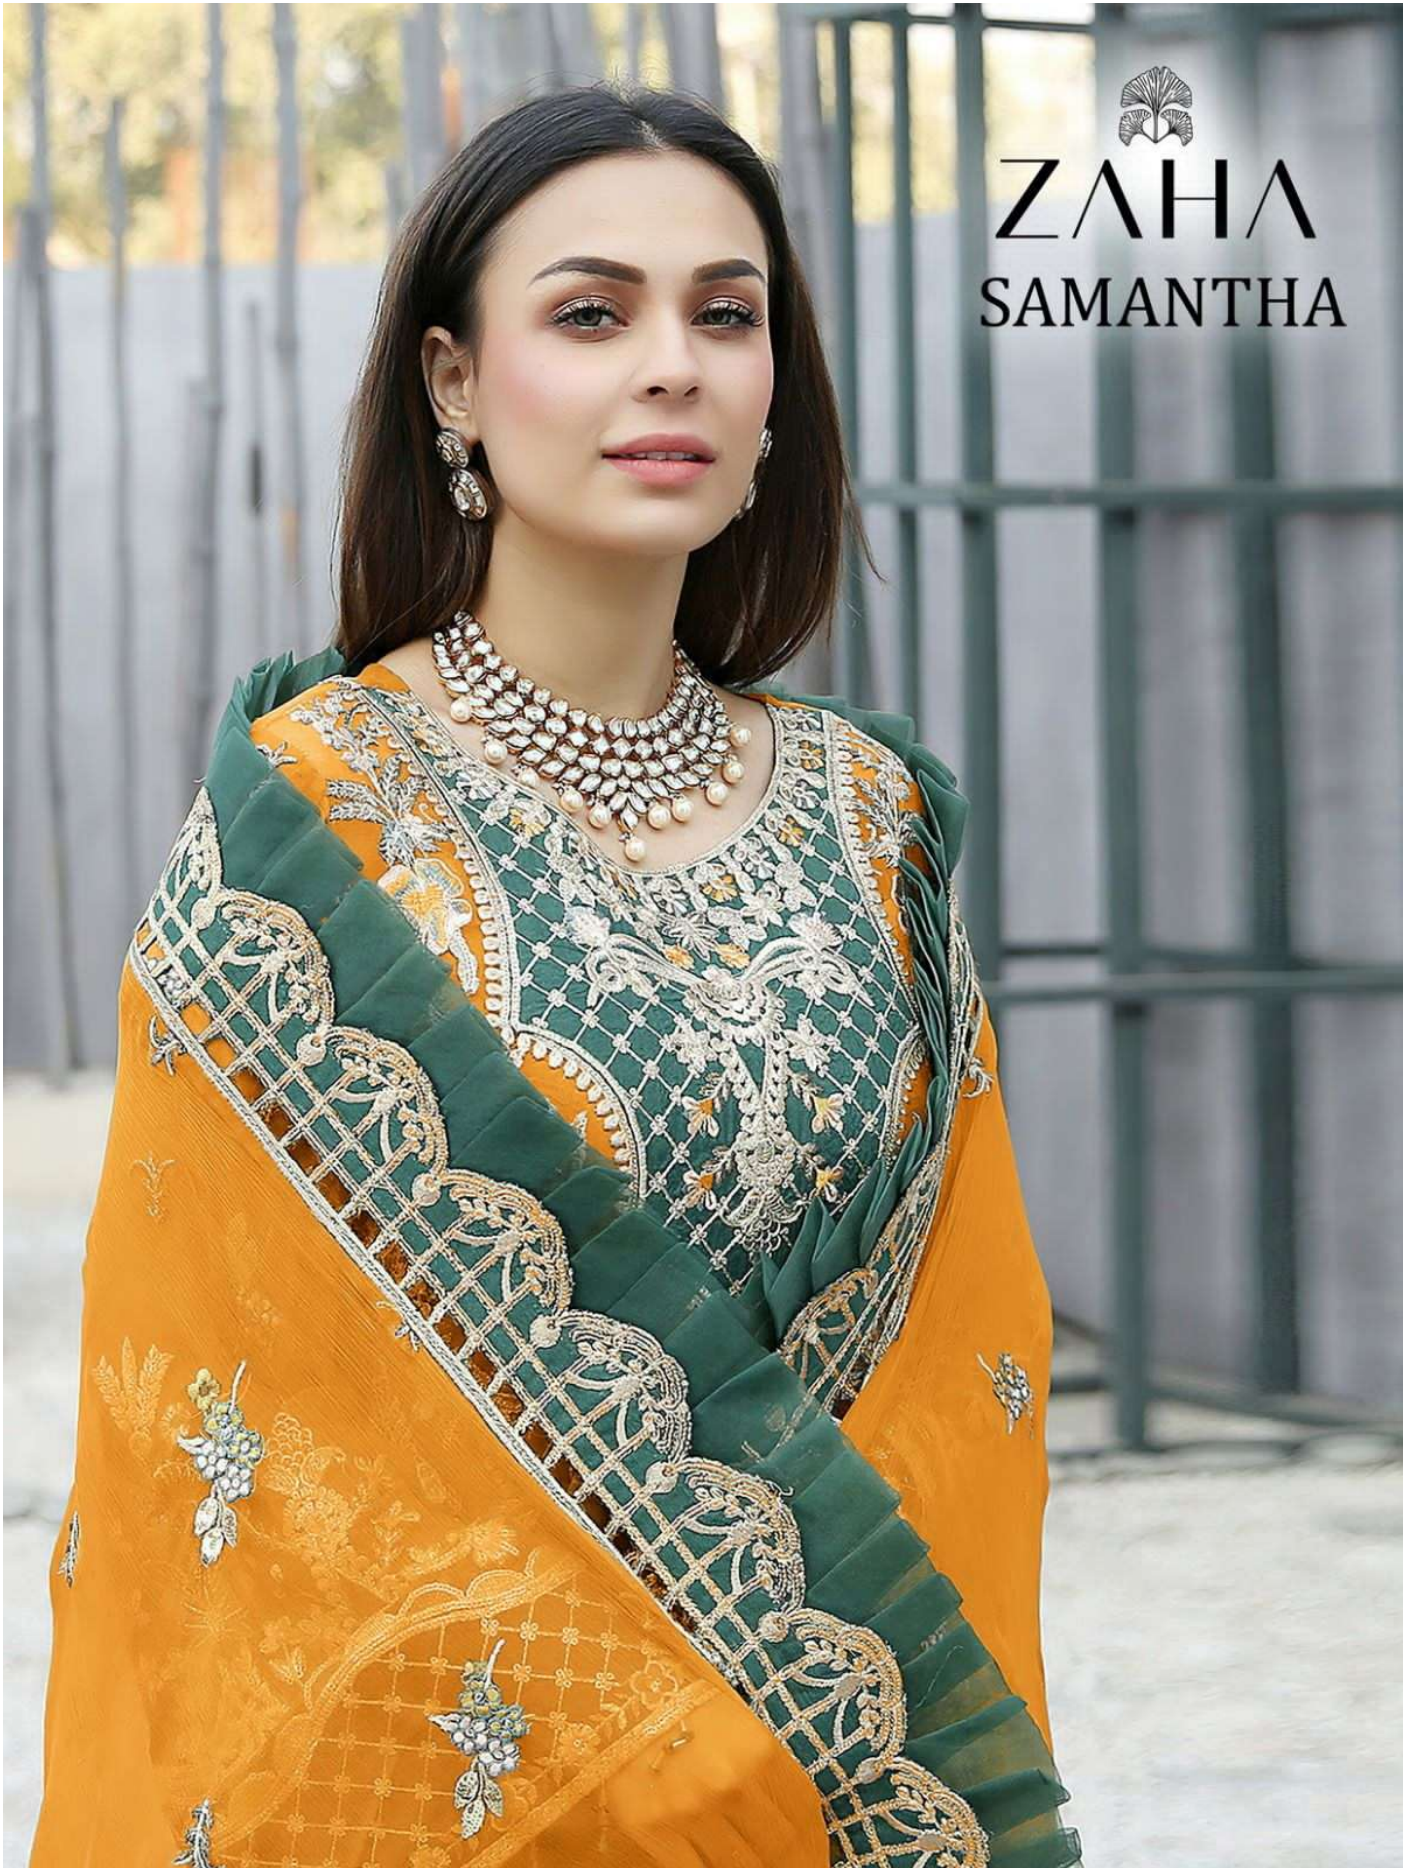

ZAHA  
SAMANTHA

SAMANTHA

ZAHA

D.No.10132-A

**TOP** Faux Georgette with Embroidery

**BOTTOM-INNER** Dull santoon

**DUPATTA** Nazmin with Embroidery

**SAMANTHA ZAHA**

**D.No.10132-B**

**TOP** Faux Georgette with Embroidery

**BOTTOM-INNER** Dull santoon

**DUPATTA** Nazmin with Embroidery

**SAMANTHA**

**ZAHA**

**D.No.10132-C**

**TOP** Faux Georgette with Embroidery

**BOTTOM-INNER** Dull santoon

**DUPATTA** Nazmin with Embroidery

SAMANTHA ZAHA

D.No.10132-D

TOP Faux Georgette with Embroidery

BOTTOM-INNER Dull santoon

DUPATTA Nazmin with Embroidery

ZAHA

SAMANTHA

TOP Fox Georgette with Embroidery

BOTTOM-INNER Dull santoon

DUPATTA Nazmin with Embroidery

10132-A

10132-B

10132-C

10132-D