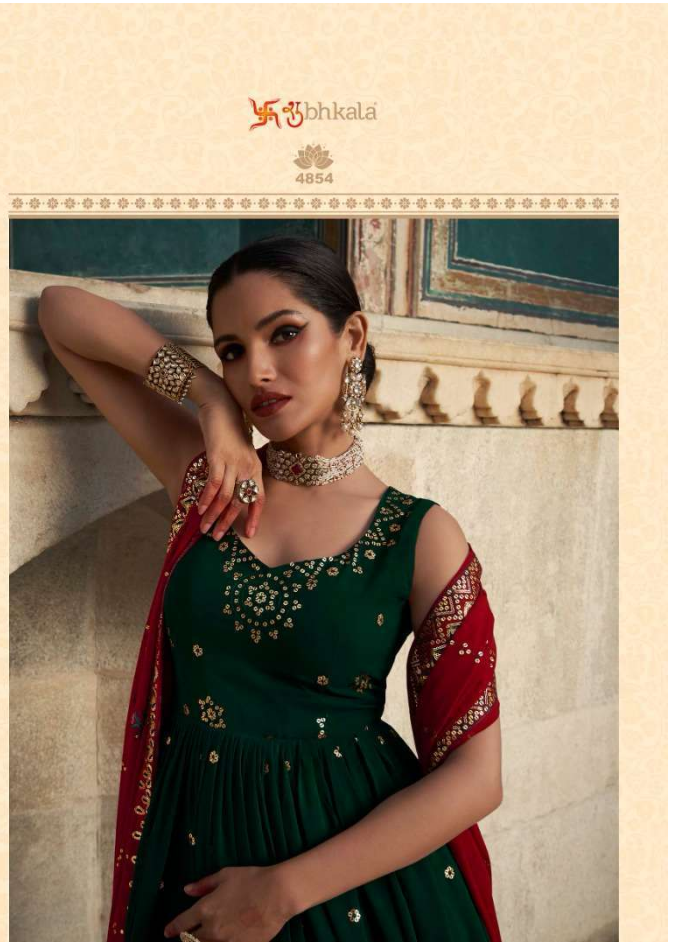

FLORY
VOL - 29

शुभकला
4852

शुभकला

4857

| Design NO. (SKU) | Gown & Inner Color | Dupatta Color | Gown Fabric | Dupatta Fabric | Inner Fabric | Gown & Dupatta Work | SIZE (SEMI - STITCHED) | Top Length INCH | Inner Length MTR | Dupatta Length |
|------------------|--------------------|----------------|-------------|----------------|--------------|--------------------------------------|--|-----------------|------------------|----------------|
| 4851 | Purple | Mustard Yellow | Georgette | Shimmer | Silk Crepe | Thread And Sequince Embroidered Work | Semi Stitched (Customized from 34 to 46) | 58 | 3 | 2.30 MTR |
| 4852 | Black | Mustard Yellow | Georgette | Shimmer | Silk Crepe | Thread And Sequince Embroidered Work | Semi Stitched (Customized from 34 to 46) | 58 | 3 | 2.30 MTR |
| 4853 | Navy Blue | Maroon | Georgette | Georgette | Silk Crepe | Thread And Sequince Embroidered Work | Semi Stitched (Customized from 34 to 46) | 58 | 3 | 2.30 MTR |
| 4854 | Green | Maroon | Georgette | Georgette | Silk Crepe | Thread And Sequince Embroidered Work | Semi Stitched (Customized from 34 to 46) | 58 | 3 | 2.30 MTR |
| 4855 | Green | Green | Georgette | Shimmer | Silk Crepe | Thread And Sequince Embroidered Work | Semi Stitched (Customized from 34 to 46) | 58 | 3 | 2.30 MTR |
| 4856 | Purple | Purple | Georgette | Shimmer | Silk Crepe | Thread And Sequince Embroidered Work | Semi Stitched (Customized from 34 to 46) | 58 | 3 | 2.30 MTR |
| 4857 | Black | Black | Georgette | Shimmer | Silk Crepe | Thread And Sequince Embroidered Work | Semi Stitched (Customized from 34 to 46) | 58 | 3 | 2.30 MTR |