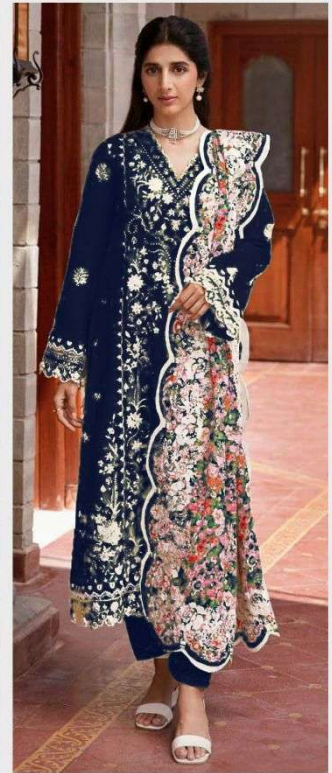

D.NO:-089 D

TOP- REYON COTTON
BOTTOM- REYON COTTON
DUPATTA- MUSLIN COTTON

HAZZEL®
Beyond Expectation