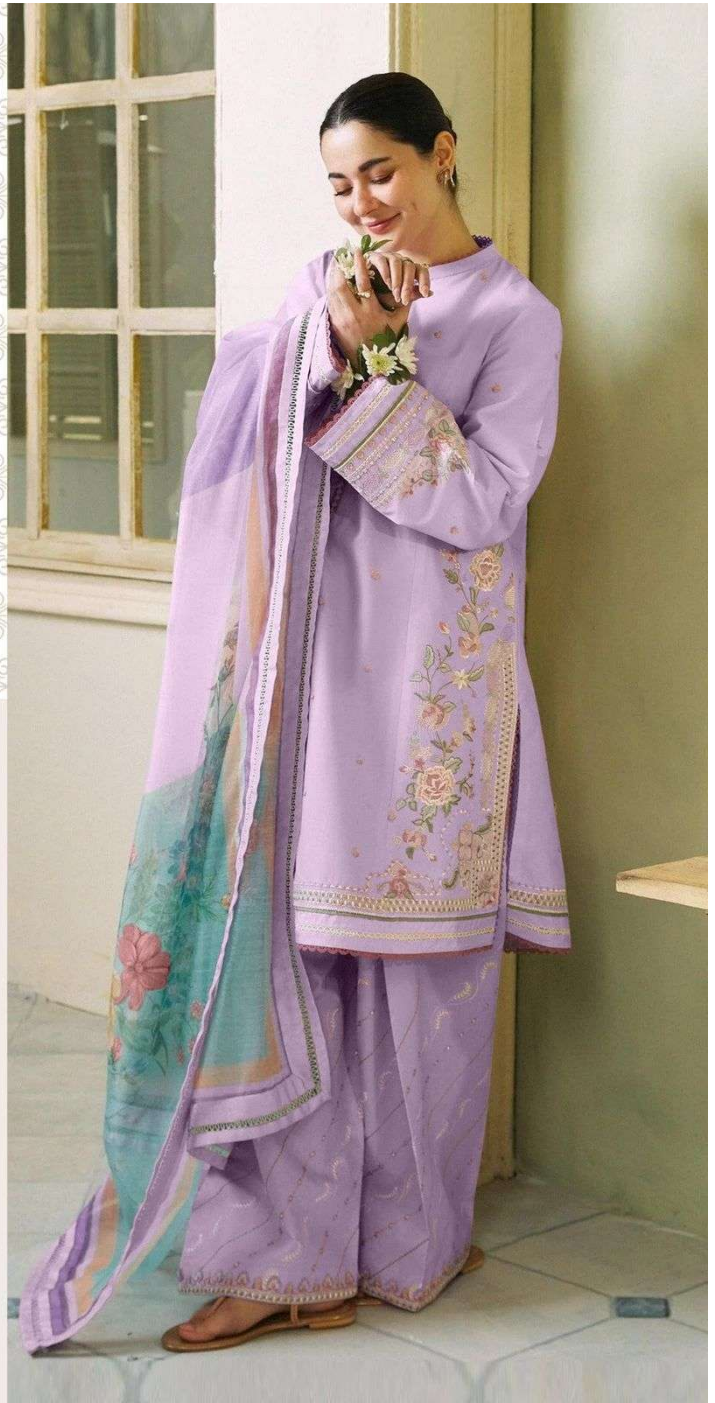

R-1354 A

READY MADE
COLLECTION

CARE INSTRUCTIONS

- DO NOT USE ANY TYPE OF BLEACH OR STAIN REMOVING CHEMICALS
- DO NOT OVER EXPOSE DAMP FABRIC TO STRONG SUNLIGHT
- IRON AT MODERATE TEMPERATURE

R-1354 A

READY MADE
COLLECTION