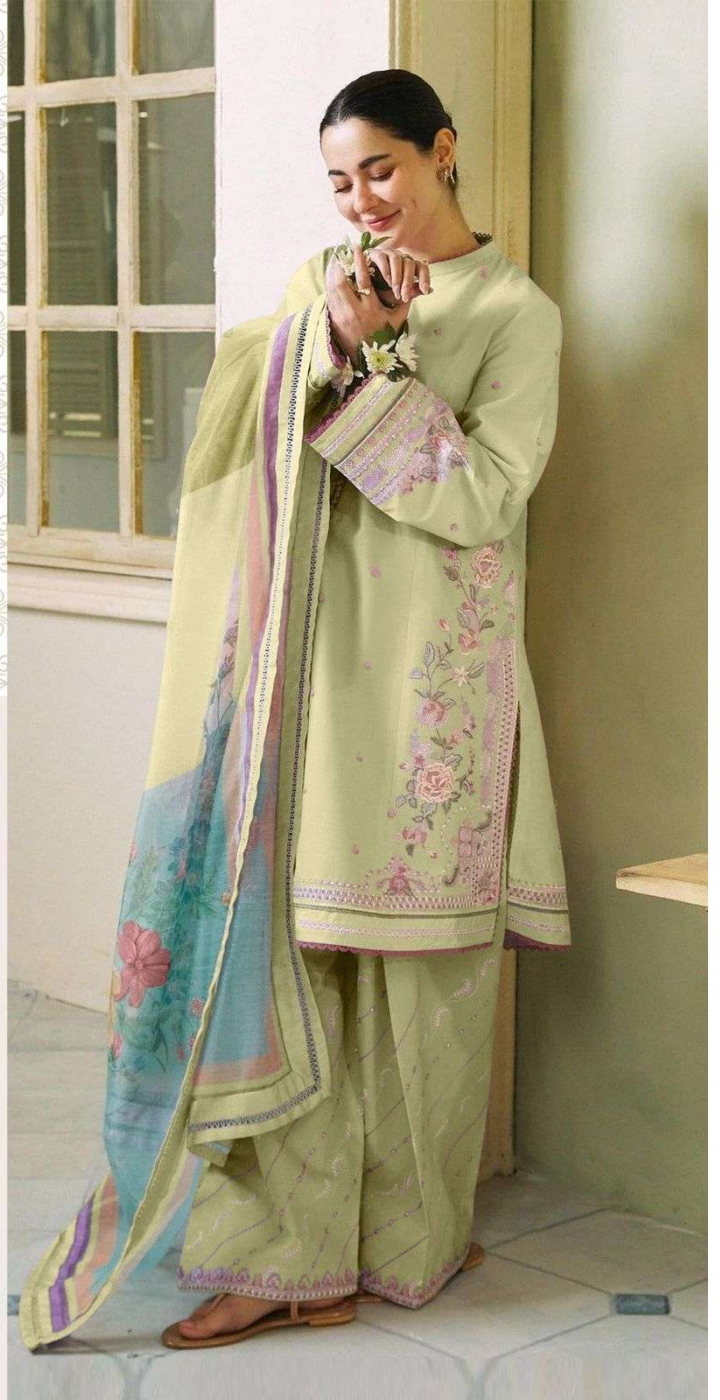

R-1354 B

READY MADE
COLLECTION

CARE INSTRUCTIONS

- DO NOT USE ANY TYPE OF BLEACH OR STAIN REMOVING CHEMICALS
- DO NOT OVER EXPOSE DAMP FABRIC TO STRONG SUNLIGHT
- IRON AT MODERATE TEMPERATURE