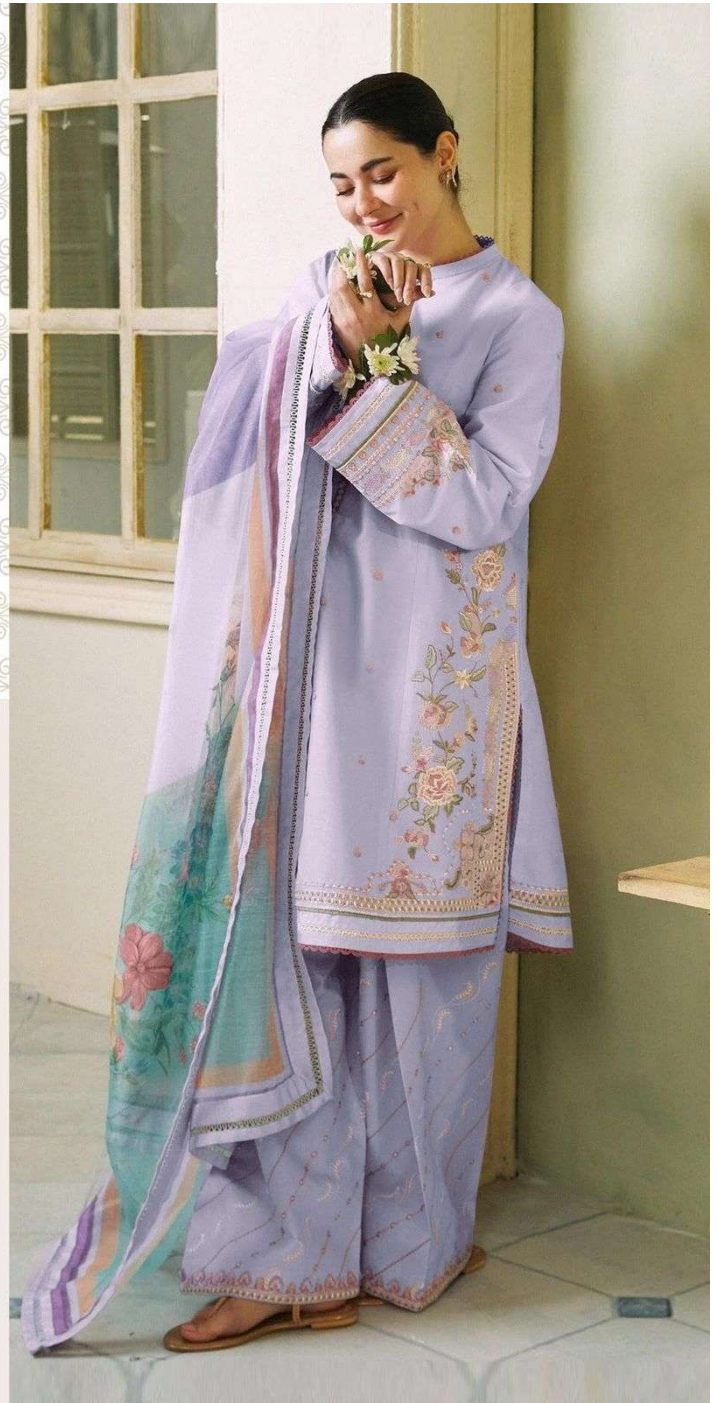

R-1354 C

READY MADE
COLLECTION

CARE INSTRUCTIONS

1. DO NOT USE ANY TYPE OF BLEACH OR STAIN REMOVING CHEMICALS
   - DO NOT OVER EXPOSE DAMP FABRIC TO STRONG SUNLIGHT
   - IRON AT MODERATE TEMPERATURE
2. ---