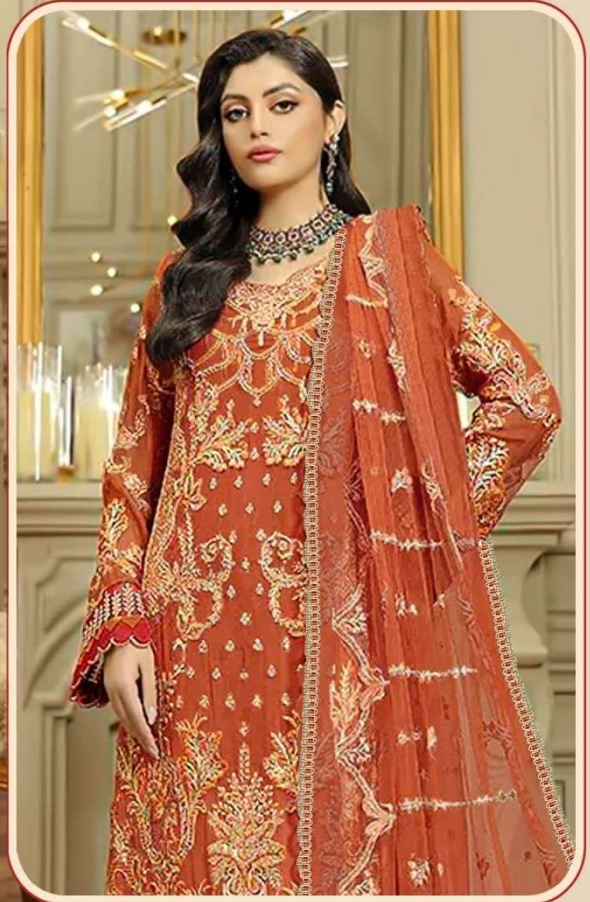

TOP:- FOX GEORGETTE
DUPATTA:- NAZMEEN
EMBROIDERED
BOTTOM / INNER:- SANTOON

K-1674

TOP:- FOX GEORGETTE
DUPATTA:- NAZMEEN
EMBROIDERED
BOTTOM / INNER:- SANTOON

K-1674

Shree[®]
FABS

Shree[®]
FABS

Shree[®]
FABS

Shree[®]
FABS