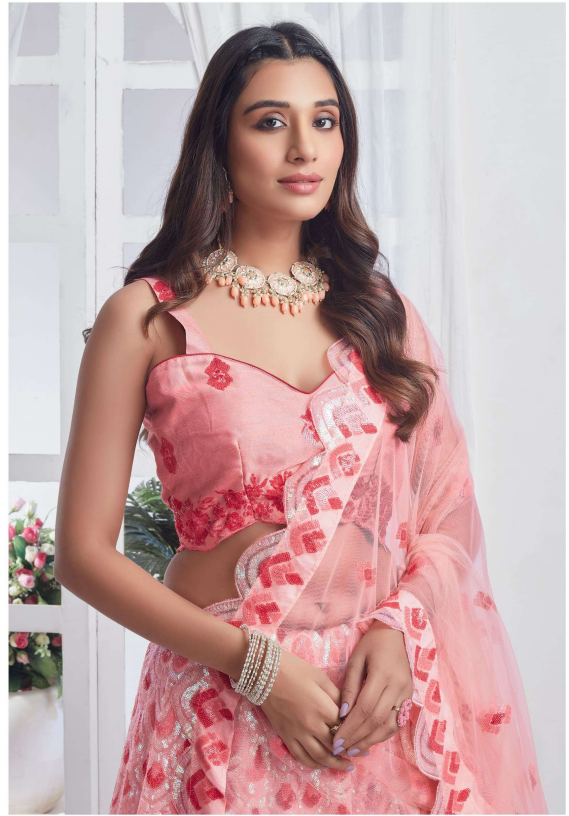

11019

11020

CODE	MAIN COLOUR	LEHENGA FABRIC	BLOUSE FABRIC	DUPATTA FABRIC	SIZE SEMI STITCHED	WEIGHT	WORK DETAILS	PRICE (EXCLUDING GST 12%)
11014	Black	Premium net	Premium net	Premium net	Size upto 42 bust and waist	3kg.	Ton to ton Sequance and multi embroidery sequene	5995/-
11015	Grey	Pure chiffone	Pure chiffone	Pure chiffone	Size upto 42 bust and waist	3kg.	Sequance and multi embroidery	5595/-
11016	Yellow	Pure chiffone	Pure chiffone	Pure chiffone	Size upto 42 bust and waist	3kg.	Sequance and multi embroidery	5595/-
11017	Light orange	Pure organza	Pure organza	Pure organza	Size upto 42 bust and waist	3kg.	Sequance and multi embroidery	5595/-
11018	Sky blue	Pure organza	Pure organza	Pure organza	Size upto 42 bust and waist	3kg.	Sequance and multi embroidery	5595/-
11019	Peach	Premium net	Premium Silk	Premium net	Size upto 42 bust and waist	3kg.	Premium sequance allover	5595/-
11020	Baby pink	Pure chiffone	Pure chiffone	Pure chiffone	Size upto 42 bust and waist	3kg.	Sequance and multi embroidery	5595/-

TOTAL AMOUNT 39565/-  
12% GST TEX EXTRA

AVRG AMOUNT 5653/-

anantesh  
*Lifestyle*

D. 11020

अनंतेश  
*Lifestyle*

**THE NEW LOOK**

varying florals mixed with contrasting colors add a modern approach to a classic staple.

*L11018*

anantesh  
Lifestyle

11017

Anantesh  
Lifestyle

D.11016

anantesh  
*Lifestyle*

**FASHION BEAUTY**

varying threads mixed with contrasting colors add a modern approach to antique style.