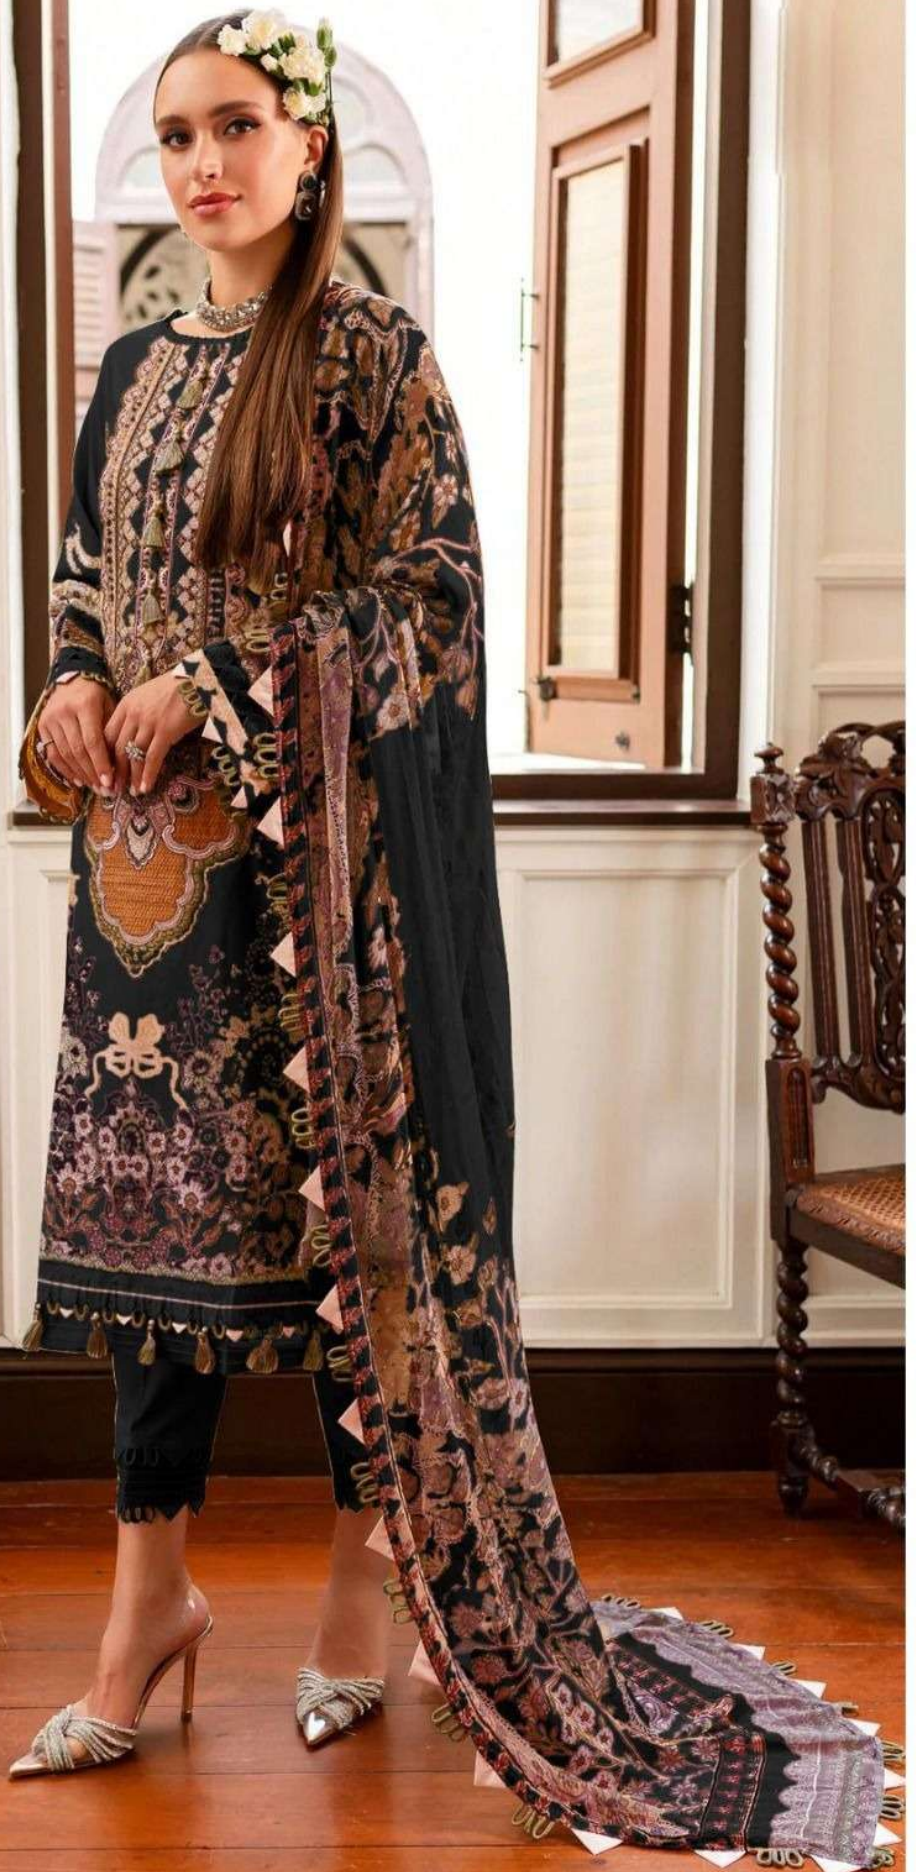

KAIRA

D.NO-20003