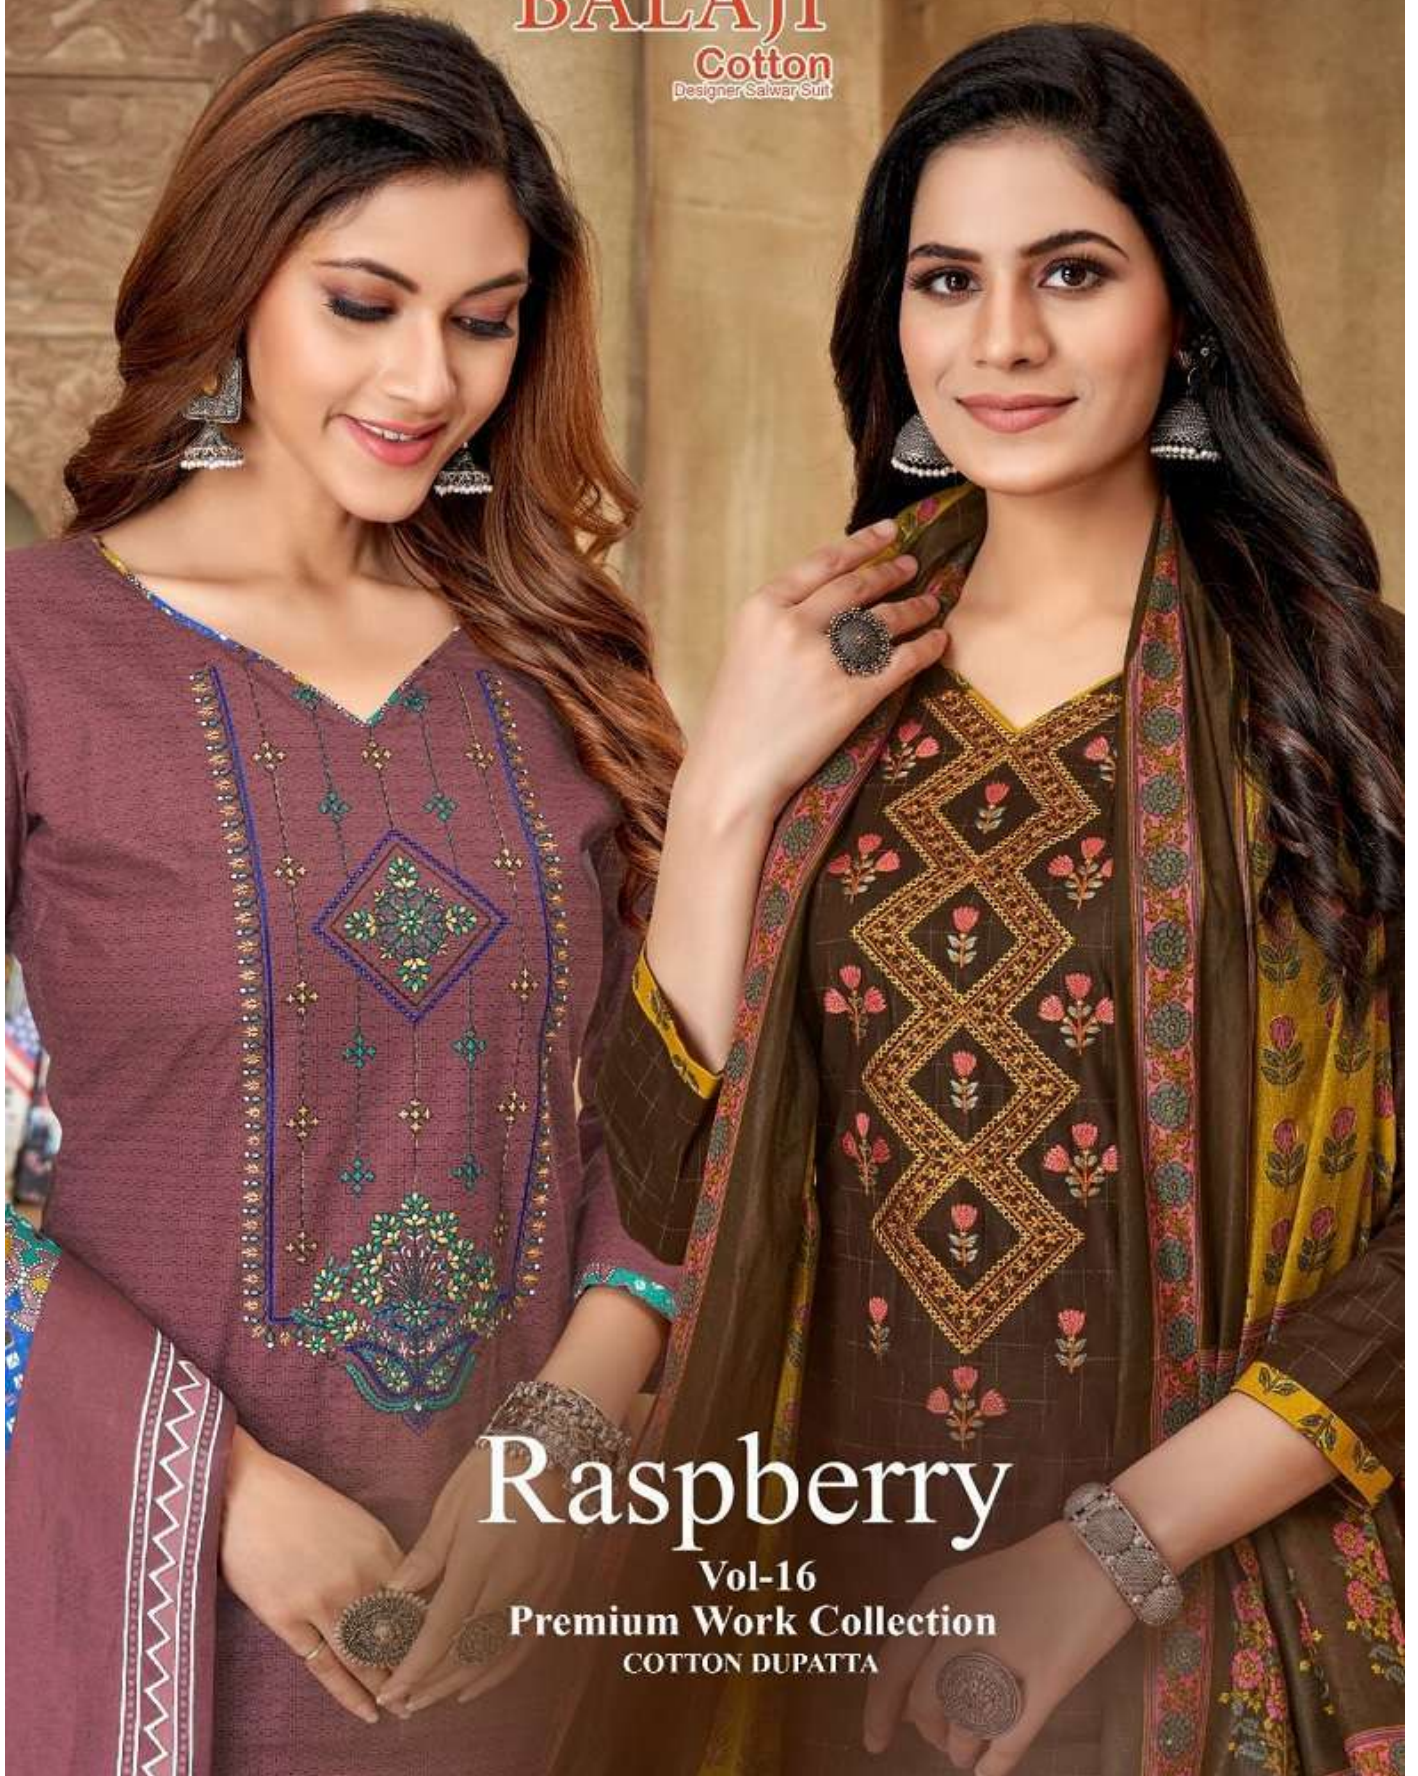

BALAJI™
Cotton
Designer Salwar Suit

Raspberry

Vol-16

Premium Work Collection

COTTON DUPATTA