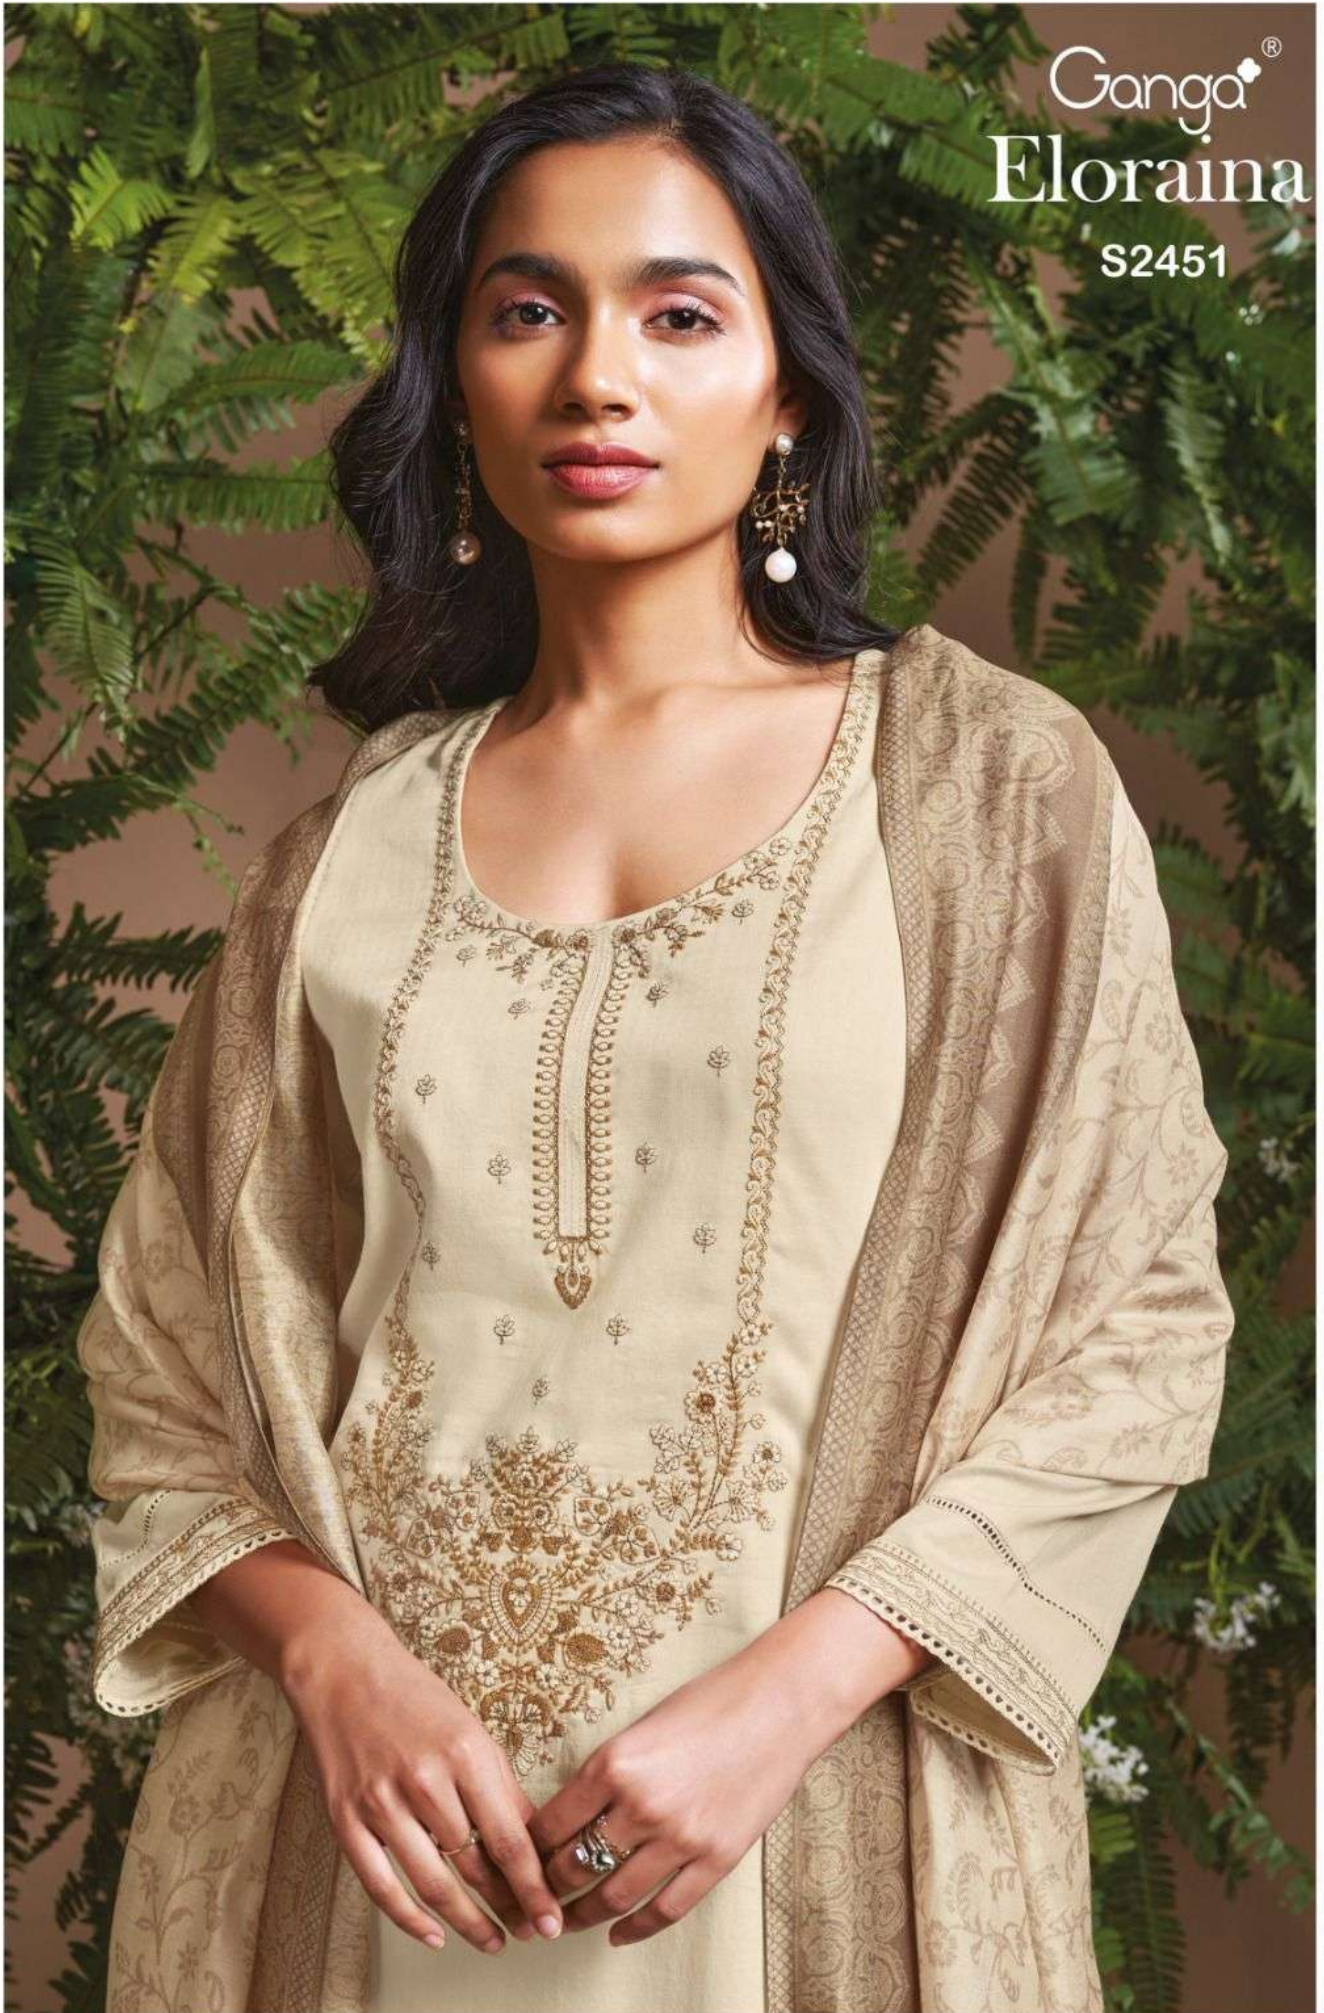

Ganga®
Eloraina

S2451

S2451-A

S2451-B

PRODUCT NAME	<i>ELORAINA</i>
D.NO.	S2451
DESCRIPTION	TOP PREMIUM COTTON PATTERN SOLID WITH NECK & DAMAN EMBROIDERY WITH LACE BOTTOM PREMIUM COTTON SOLID COLOUR DUPATTA FINEST BEMBERG LAWN PRINTED
HSN CODE	520851
WHOLESALE PRICE	1910/- EACH+GST(EXTRA)

S2451-A

S2451-B

Ganga®
Eloraina
S2451- A/B