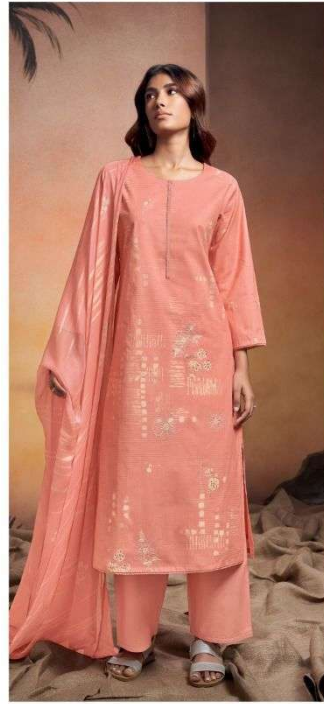

S2580-C

Ganga®
Arleth
S2580- A/B/C/D