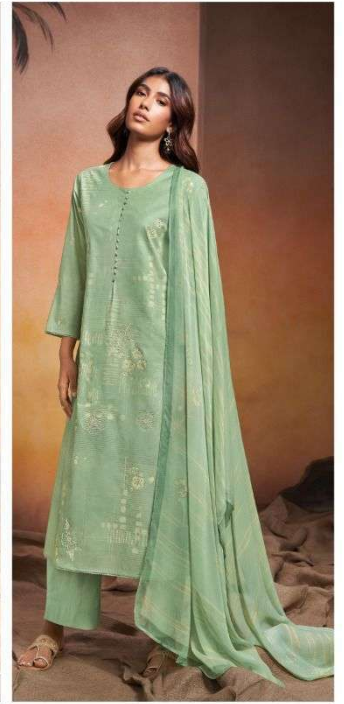

S2580-D

Ganga®
Arleth
S2580- A/B/C/D