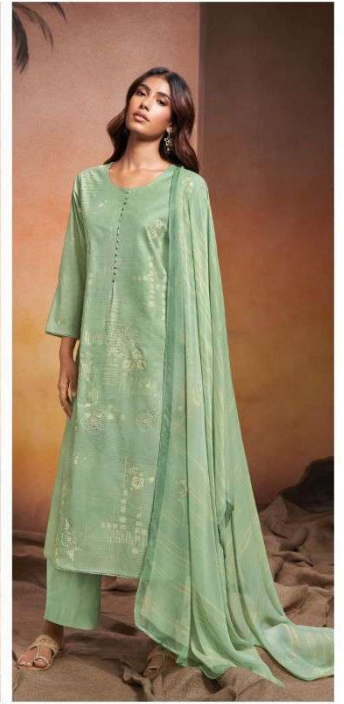

Ganga®

Arleth

S2580

S2580-A

S2580-B

S2580-C

S2580-D

PRODUCT NAME	<b>ARLETH</b>
D.NO.	S2580
DESCRIPTION	<b>TOP</b> PREMIUM COTTON PRINTED WITH HAND EMBROIDERY, SWAROVSKI WORK AND COTTON LACE FOR DAMAN <b>BOTTOM</b> PREMIUM COTTON SOLID COLOUR  <b>DUPATTA</b> PURE CHIFFON PRINTED
HSN CODE	<b>520851</b>
WHOLESALE PRICE	<b>1595/- EACH+GST(EXTRA)</b>

S2580-A

S2580-B

S2580-C

S2580-D

Ganga®  
**Arleth**  
S2580- A/B/C/D