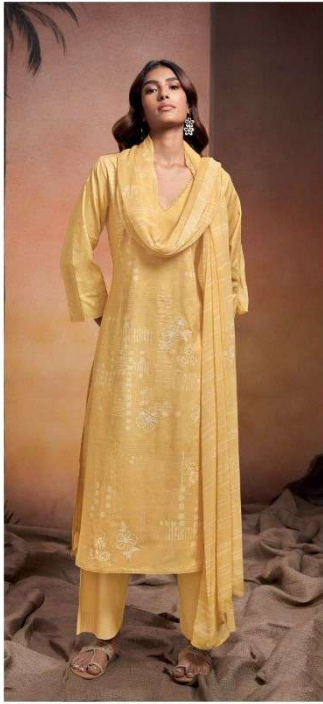

Ganga®

Arleth

S2580

S2580-A

S2580-B

S2580-C

S2580-D

PRODUCT NAME	<b>ARLETH</b>
D.NO.	S2580
DESCRIPTION	<b>TOP</b> PREMIUM COTTON PRINTED WITH HAND EMBROIDERY, SWAROVSKI WORK AND COTTON LACE FOR DAMAN <b>BOTTOM</b> PREMIUM COTTON SOLID COLOUR  <b>DUPATTA</b> PURE CHIFFON PRINTED
HSN CODE	<b>520851</b>
WHOLESALE PRICE	<b>1595/- EACH+GST(EXTRA)</b>