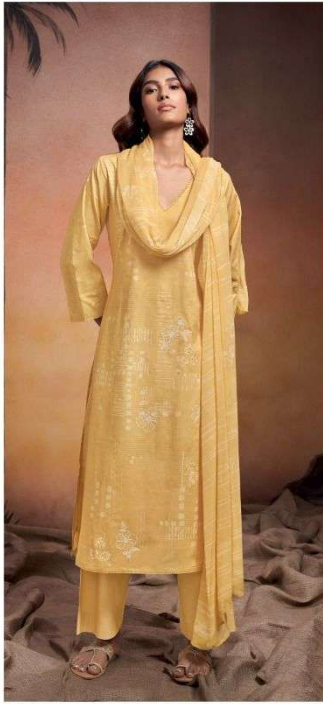

Ganga®

Arleth

S2580

S2580-A

S2580-B

S2580-C

S2580-D

| | |
|-----------------|---|
| PRODUCT NAME | ARLETH |
| D.NO. | S2580 |
| DESCRIPTION | <p>TOP PREMIUM COTTON PRINTED WITH HAND EMBROIDERY, SWAROVSKI WORK AND COTTON LACE FOR DAMAN</p> <p>BOTTOM PREMIUM COTTON SOLID COLOUR</p> <p>DUPATTA PURE CHIFFON PRINTED</p> |
| HSN CODE | 520851 |
| WHOLESALE PRICE | 1595/- EACH+GST(EXTRA) |