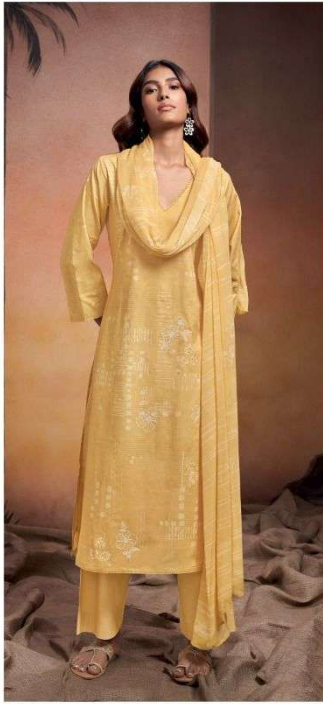

Ganga®

Arleth

S2580

S2580-A

S2580-B

S2580-C

S2580-D

PRODUCT NAME	<b>ARLETH</b>
D.NO.	S2580
DESCRIPTION	<p><b>TOP</b> PREMIUM COTTON PRINTED WITH HAND EMBROIDERY, SWAROVSKI WORK AND COTTON LACE FOR DAMAN</p> <p><b>BOTTOM</b> PREMIUM COTTON SOLID COLOUR</p> <p><b>DUPATTA</b> PURE CHIFFON PRINTED</p>
HSN CODE	<b>520851</b>
WHOLESALE PRICE	<b>1595/- EACH+GST(EXTRA)</b>