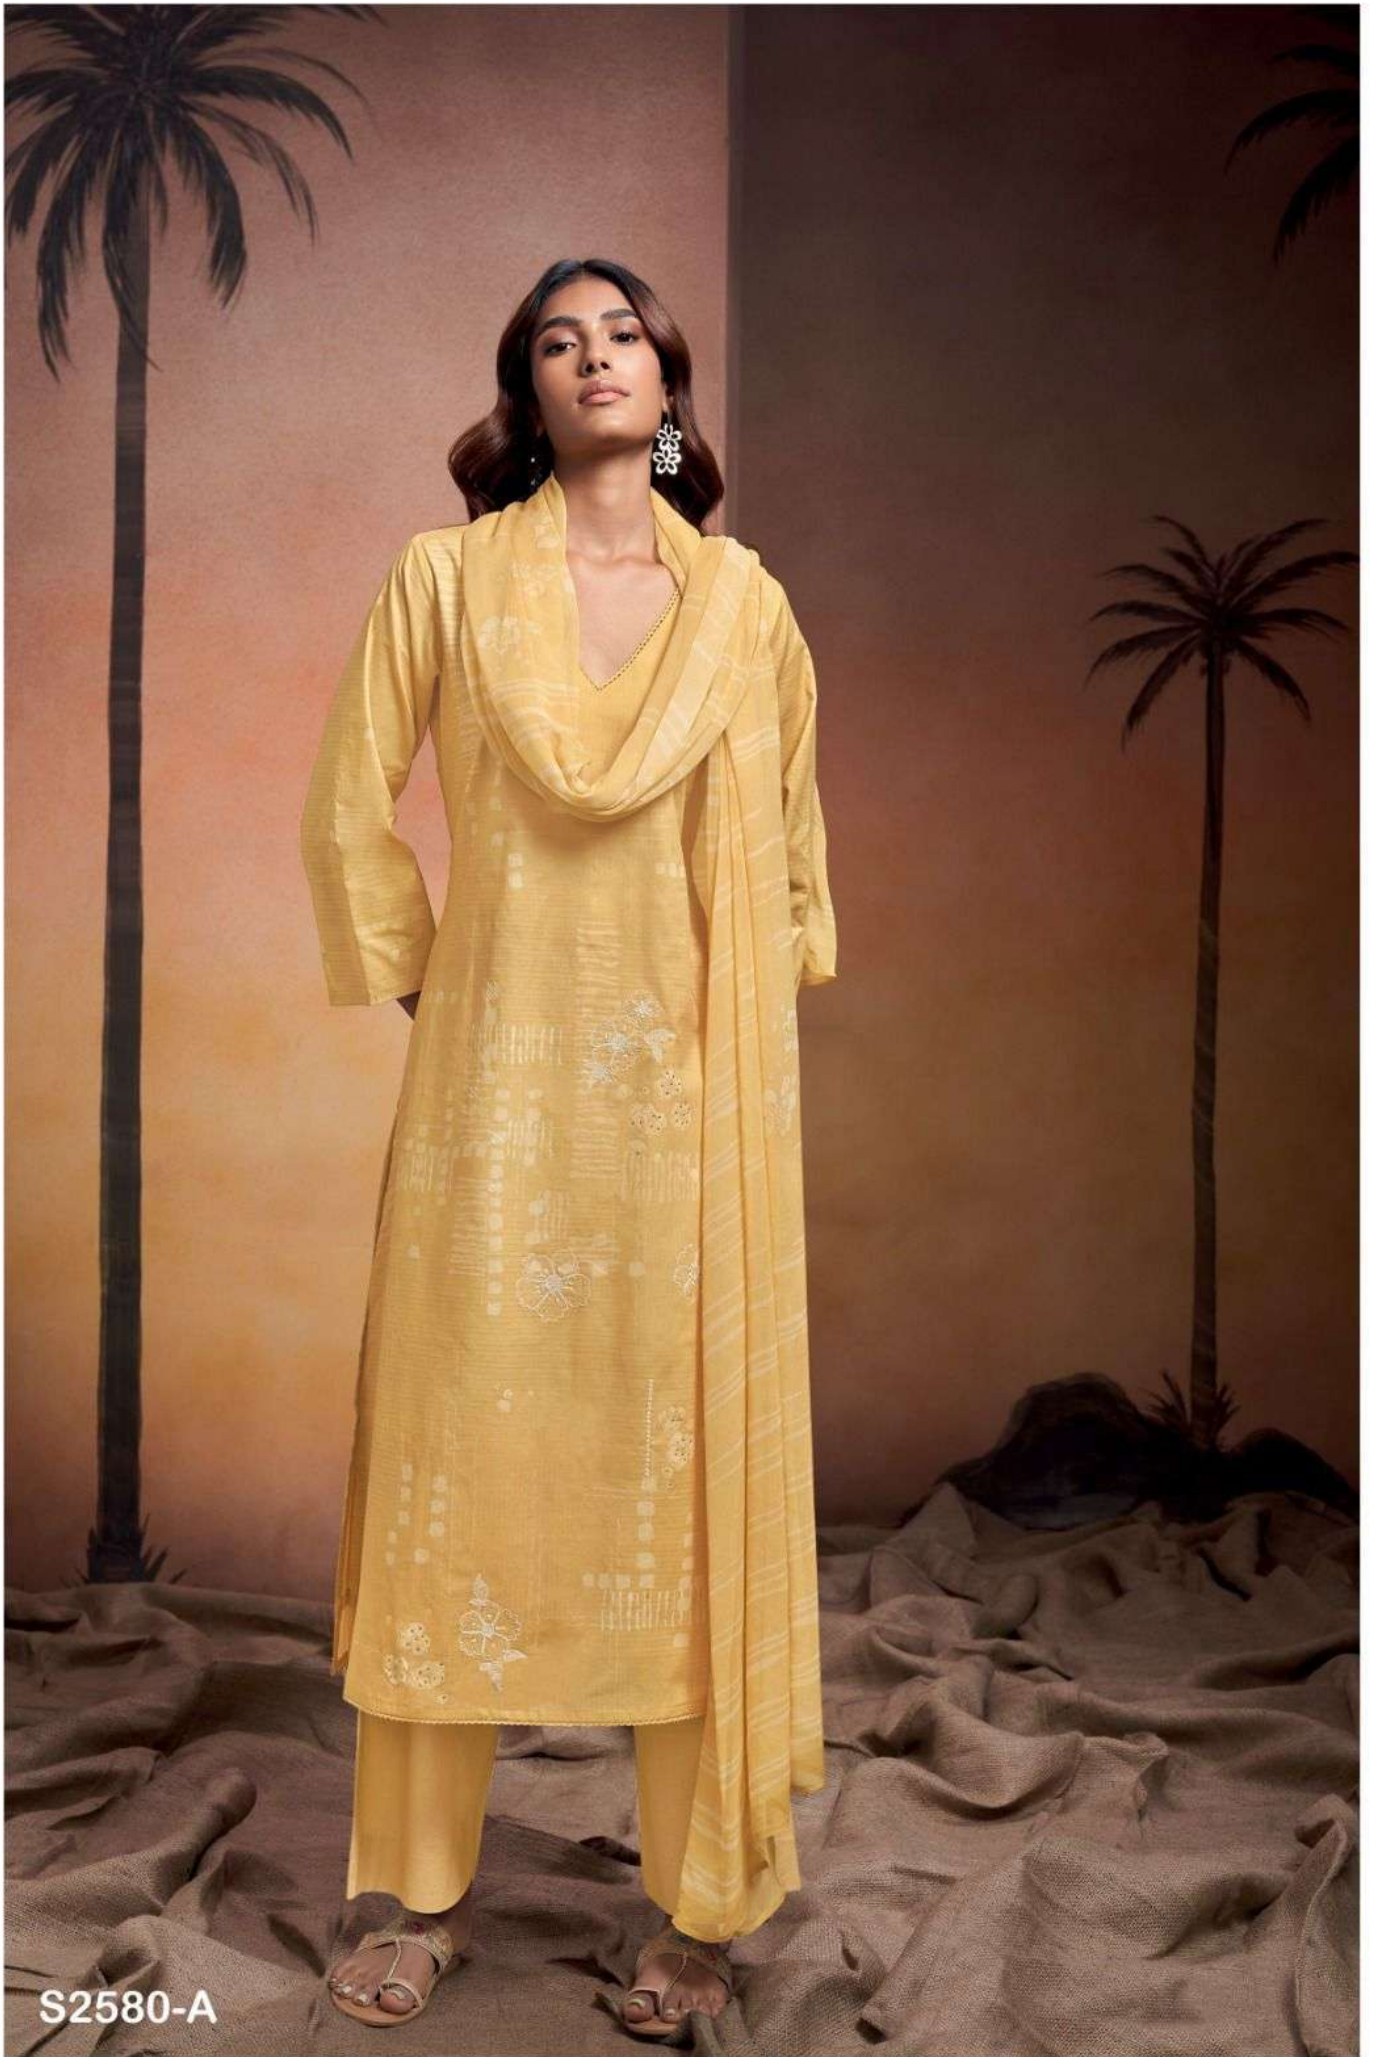

Ganga®

Arleth

S2580

S2580-A

S2580-B

S2580-C

S2580-D

| | |
|-----------------|---|
| PRODUCT NAME | ARLETH |
| D.NO. | S2580 |
| DESCRIPTION | <p>TOP PREMIUM COTTON PRINTED WITH HAND EMBROIDERY, SWAROVSKI WORK AND COTTON LACE FOR DAMAN</p> <p>BOTTOM PREMIUM COTTON SOLID COLOUR</p> <p>DUPATTA PURE CHIFFON PRINTED</p> |
| HSN CODE | 520851 |
| WHOLESALE PRICE | 1595/- EACH+GST(EXTRA) |