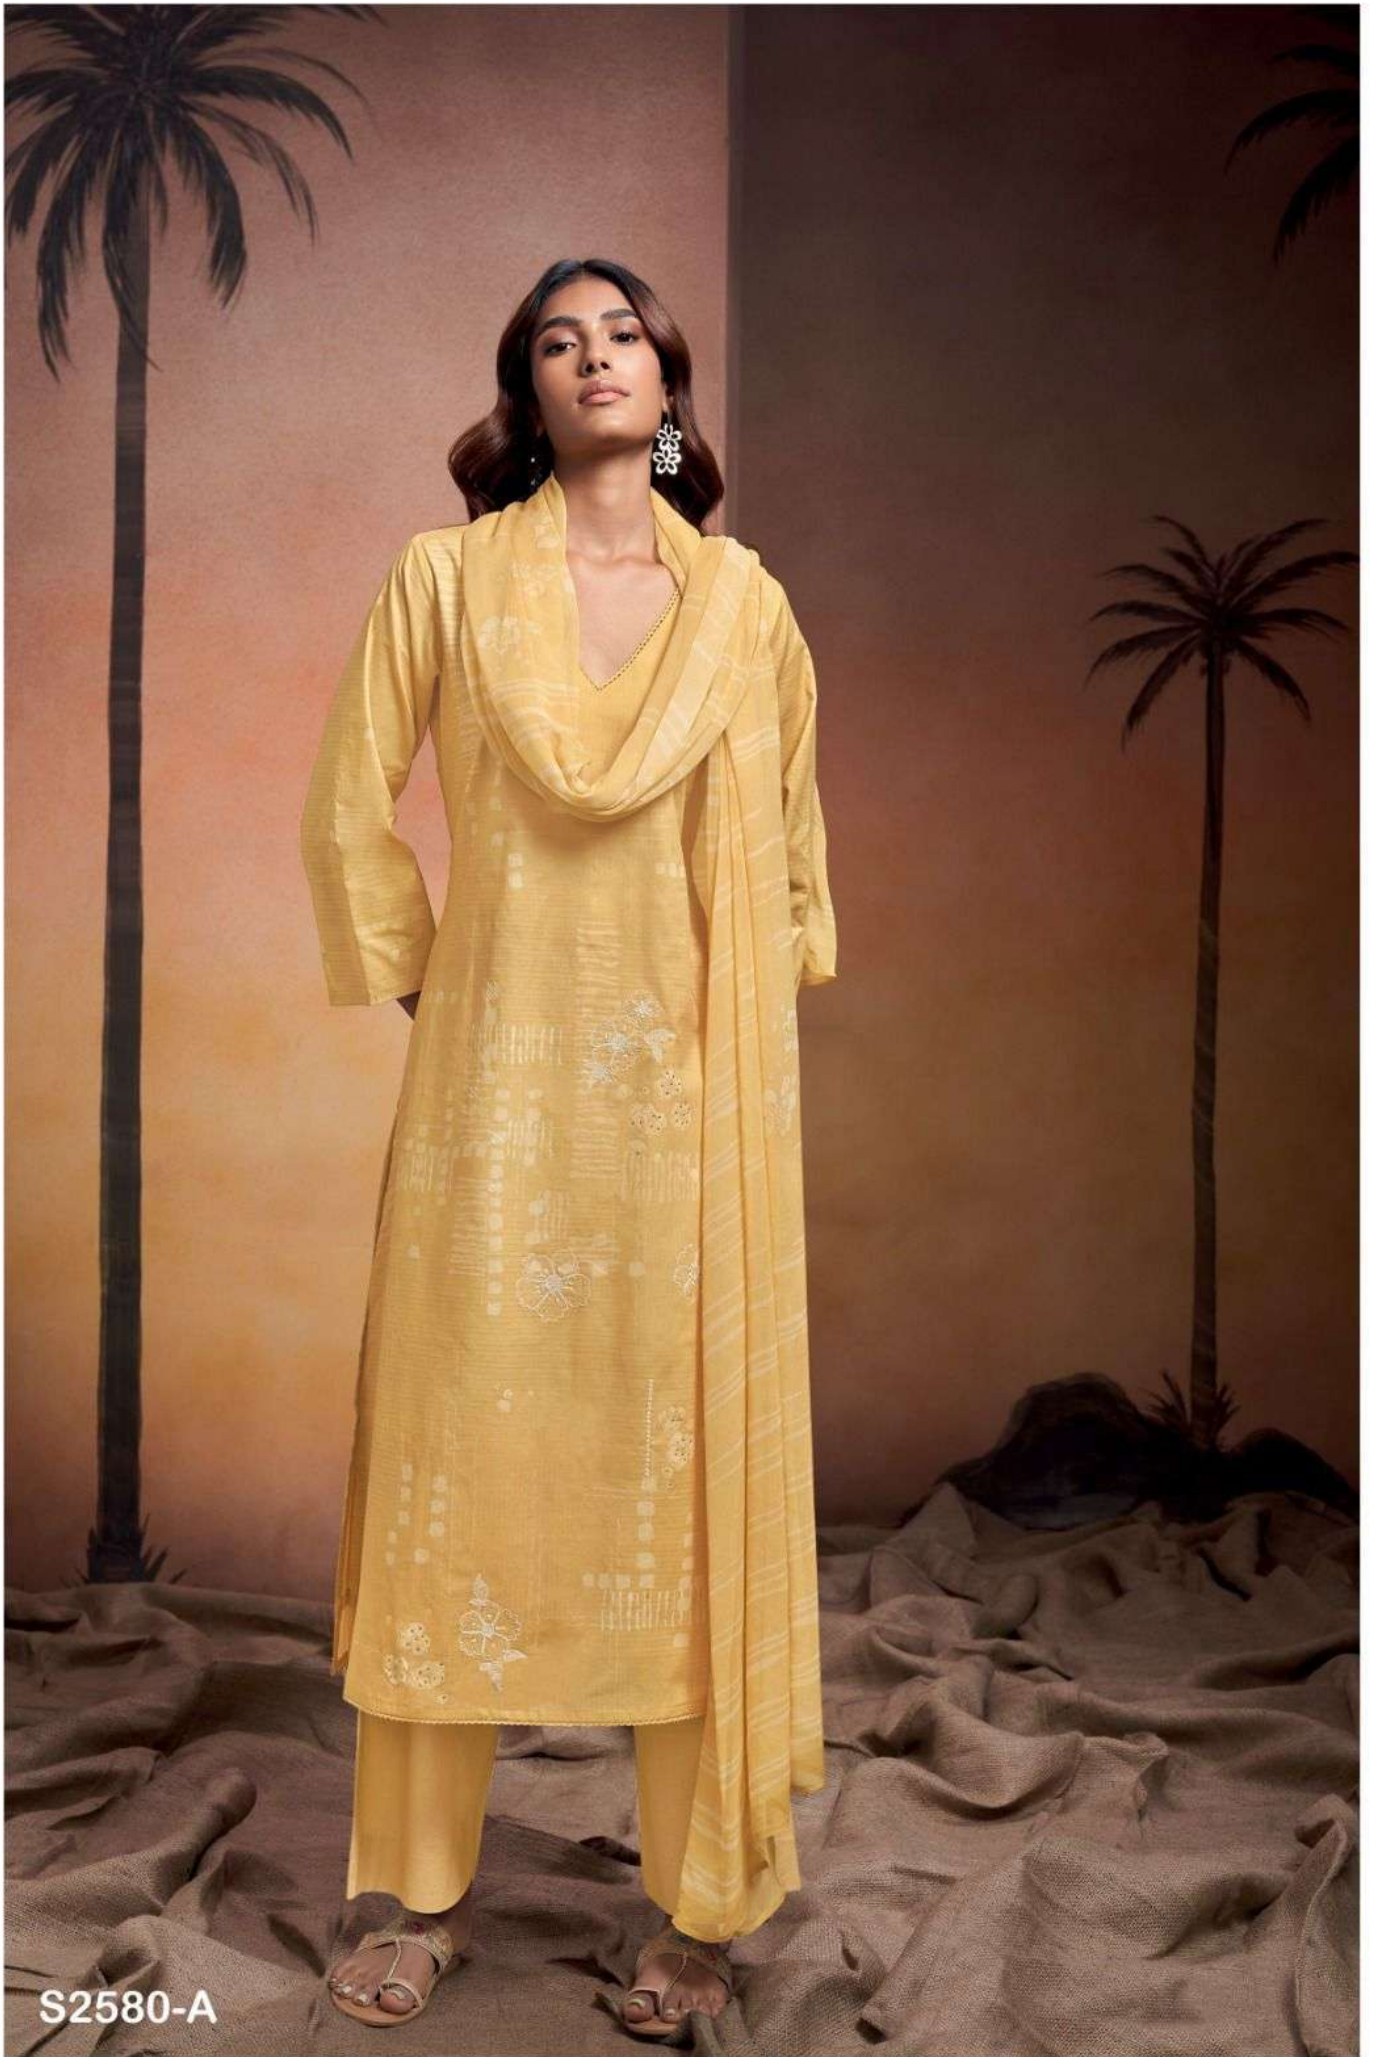

Ganga®

Arleth

S2580

S2580-A

S2580-B

S2580-C

S2580-D

PRODUCT NAME	<b>ARLETH</b>
D.NO.	S2580
DESCRIPTION	<p><b>TOP</b> PREMIUM COTTON PRINTED WITH HAND EMBROIDERY, SWAROVSKI WORK AND COTTON LACE FOR DAMAN</p> <p><b>BOTTOM</b> PREMIUM COTTON SOLID COLOUR</p> <p><b>DUPATTA</b> PURE CHIFFON PRINTED</p>
HSN CODE	<b>520851</b>
WHOLESALE PRICE	<b>1595/- EACH+GST(EXTRA)</b>