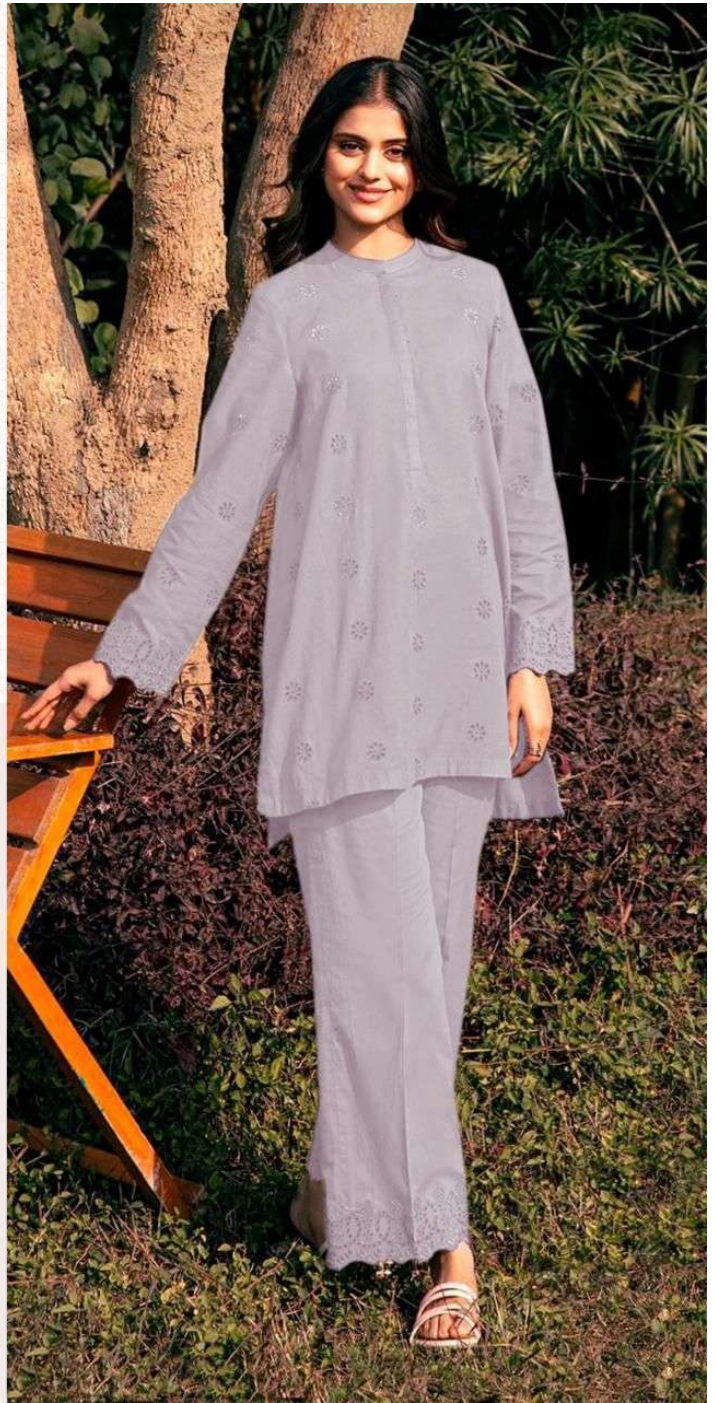

COTTAN COLLECTION

R-1330 F

READY MADE
COLLECTION

CARE INSTRUCTIONS

- DO NOT USE ANY TYPE OF BLEACH OR STAIN REMOVING CHEMICALS
- DO NOT OVER EXPOSE DAMP FABRIC TO STRONG SUNLIGHT
- IRON AT MODERATE TEMPERATURE