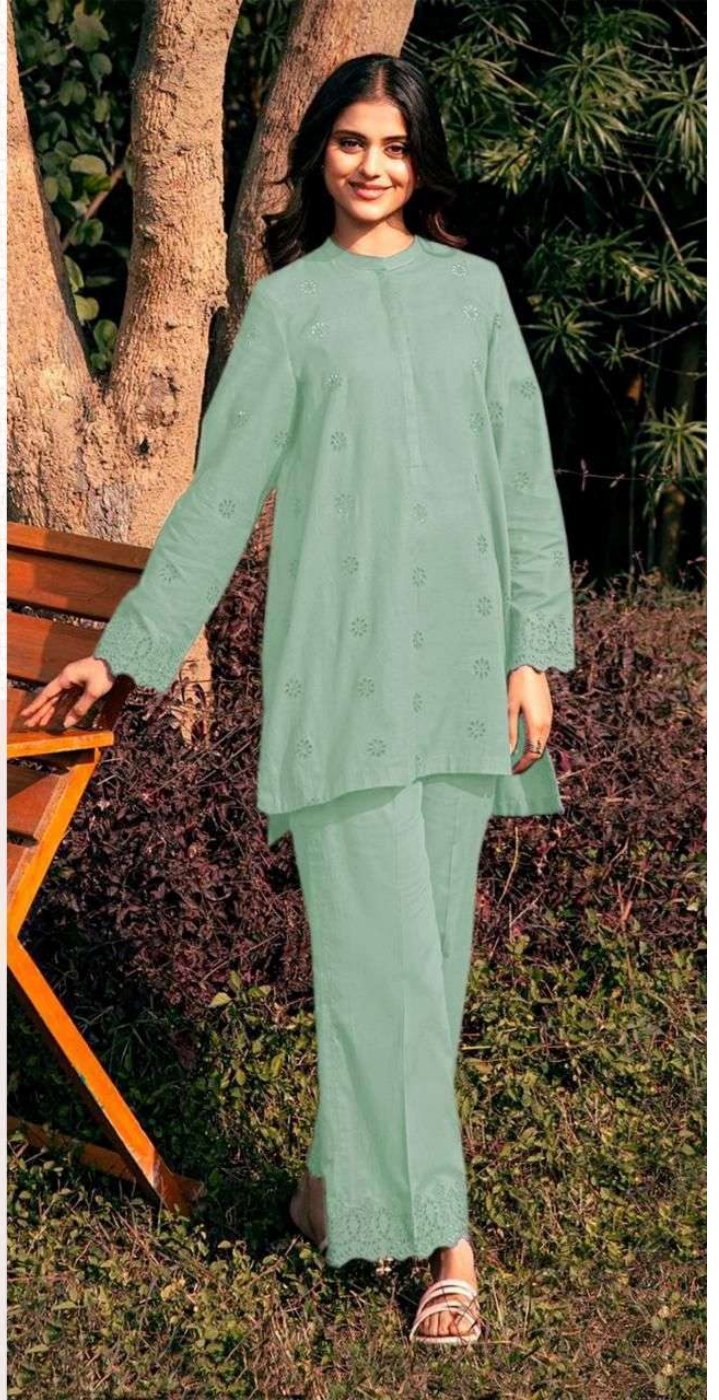

COTTAN COLLECTION

R-1330 E

READY MADE
COLLECTION

CARE INSTRUCTIONS

- DO NOT USE ANY TYPE OF BLEACH OR STAIN REMOVING CHEMICALS
- DO NOT OVER EXPOSE DAMP FABRIC TO STRONG SUNLIGHT
- IRON AT MODERATE TEMPERATURE