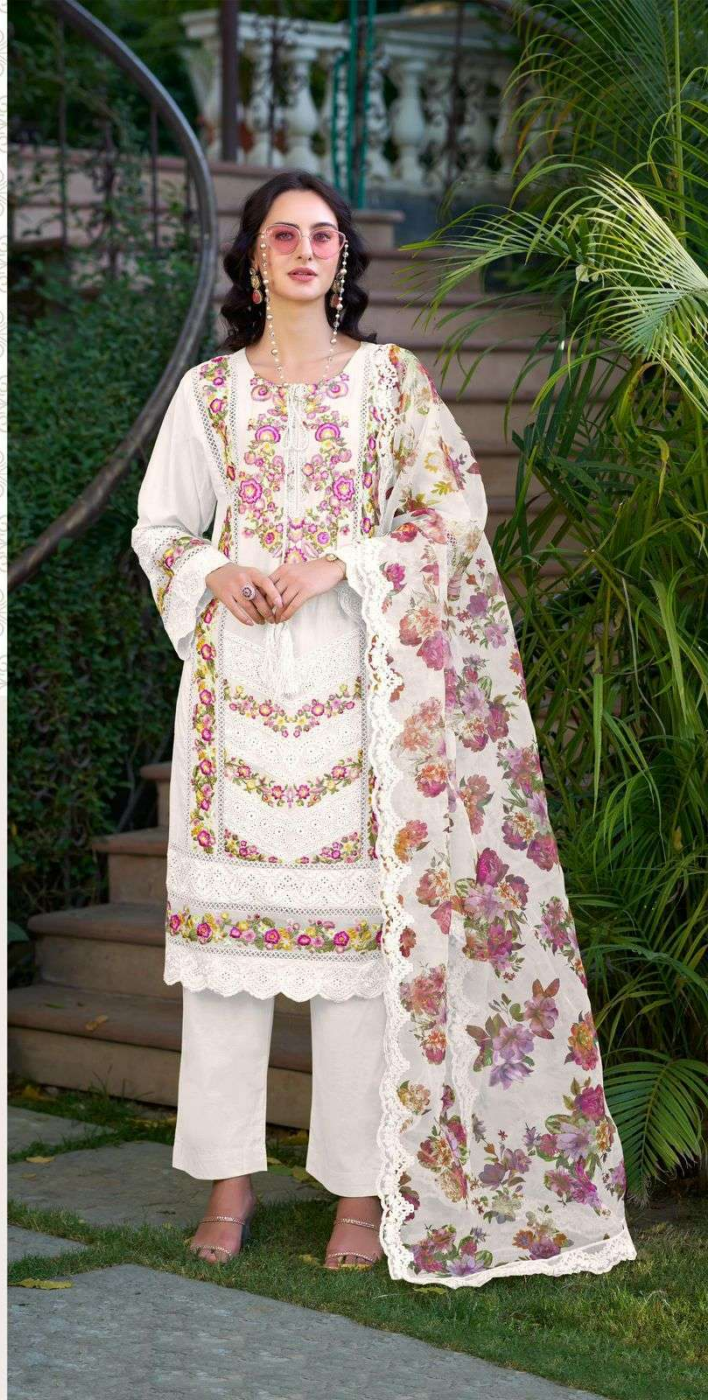

R-1331 B

READY MADE
COLLECTION

CARE INSTRUCTIONS

- DO NOT USE ANY TYPE OF BLEACH OR STAIN REMOVING CHEMICALS
- DO NOT OVER EXPOSE DAMP FABRIC TO STRONG SUNLIGHT
- IRON AT MODERATE TEMPERATURE