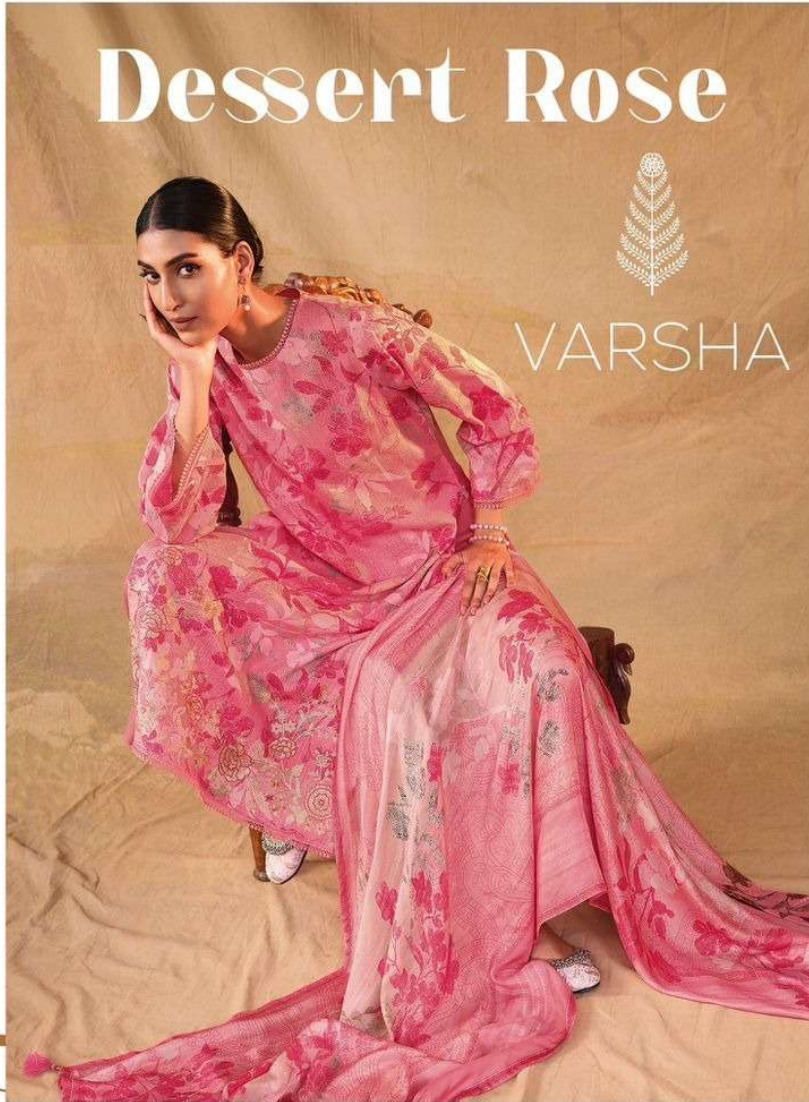

VARSHA  
DESSERT ROSE

DR-01

DR-02

DR-03

DR-04

VARSHA  
DESSERT ROSE

# Dessert Rose

VARSHA

DESIGN	PRICE	DESCRIPTION
DR - 01	1680/-	<b>TOP</b> LAWN PRINTED WITH EMBROIDERY AND LACE
DR - 02	1680/-	-
DR- 03	1680/-	<b>DUPATTA</b> VISCOSE MUSLIN PRINTED WITH ADDED TASSEL
DR- 04	1680/-	-
		<b>BOTTOM</b> COTTON SOLID