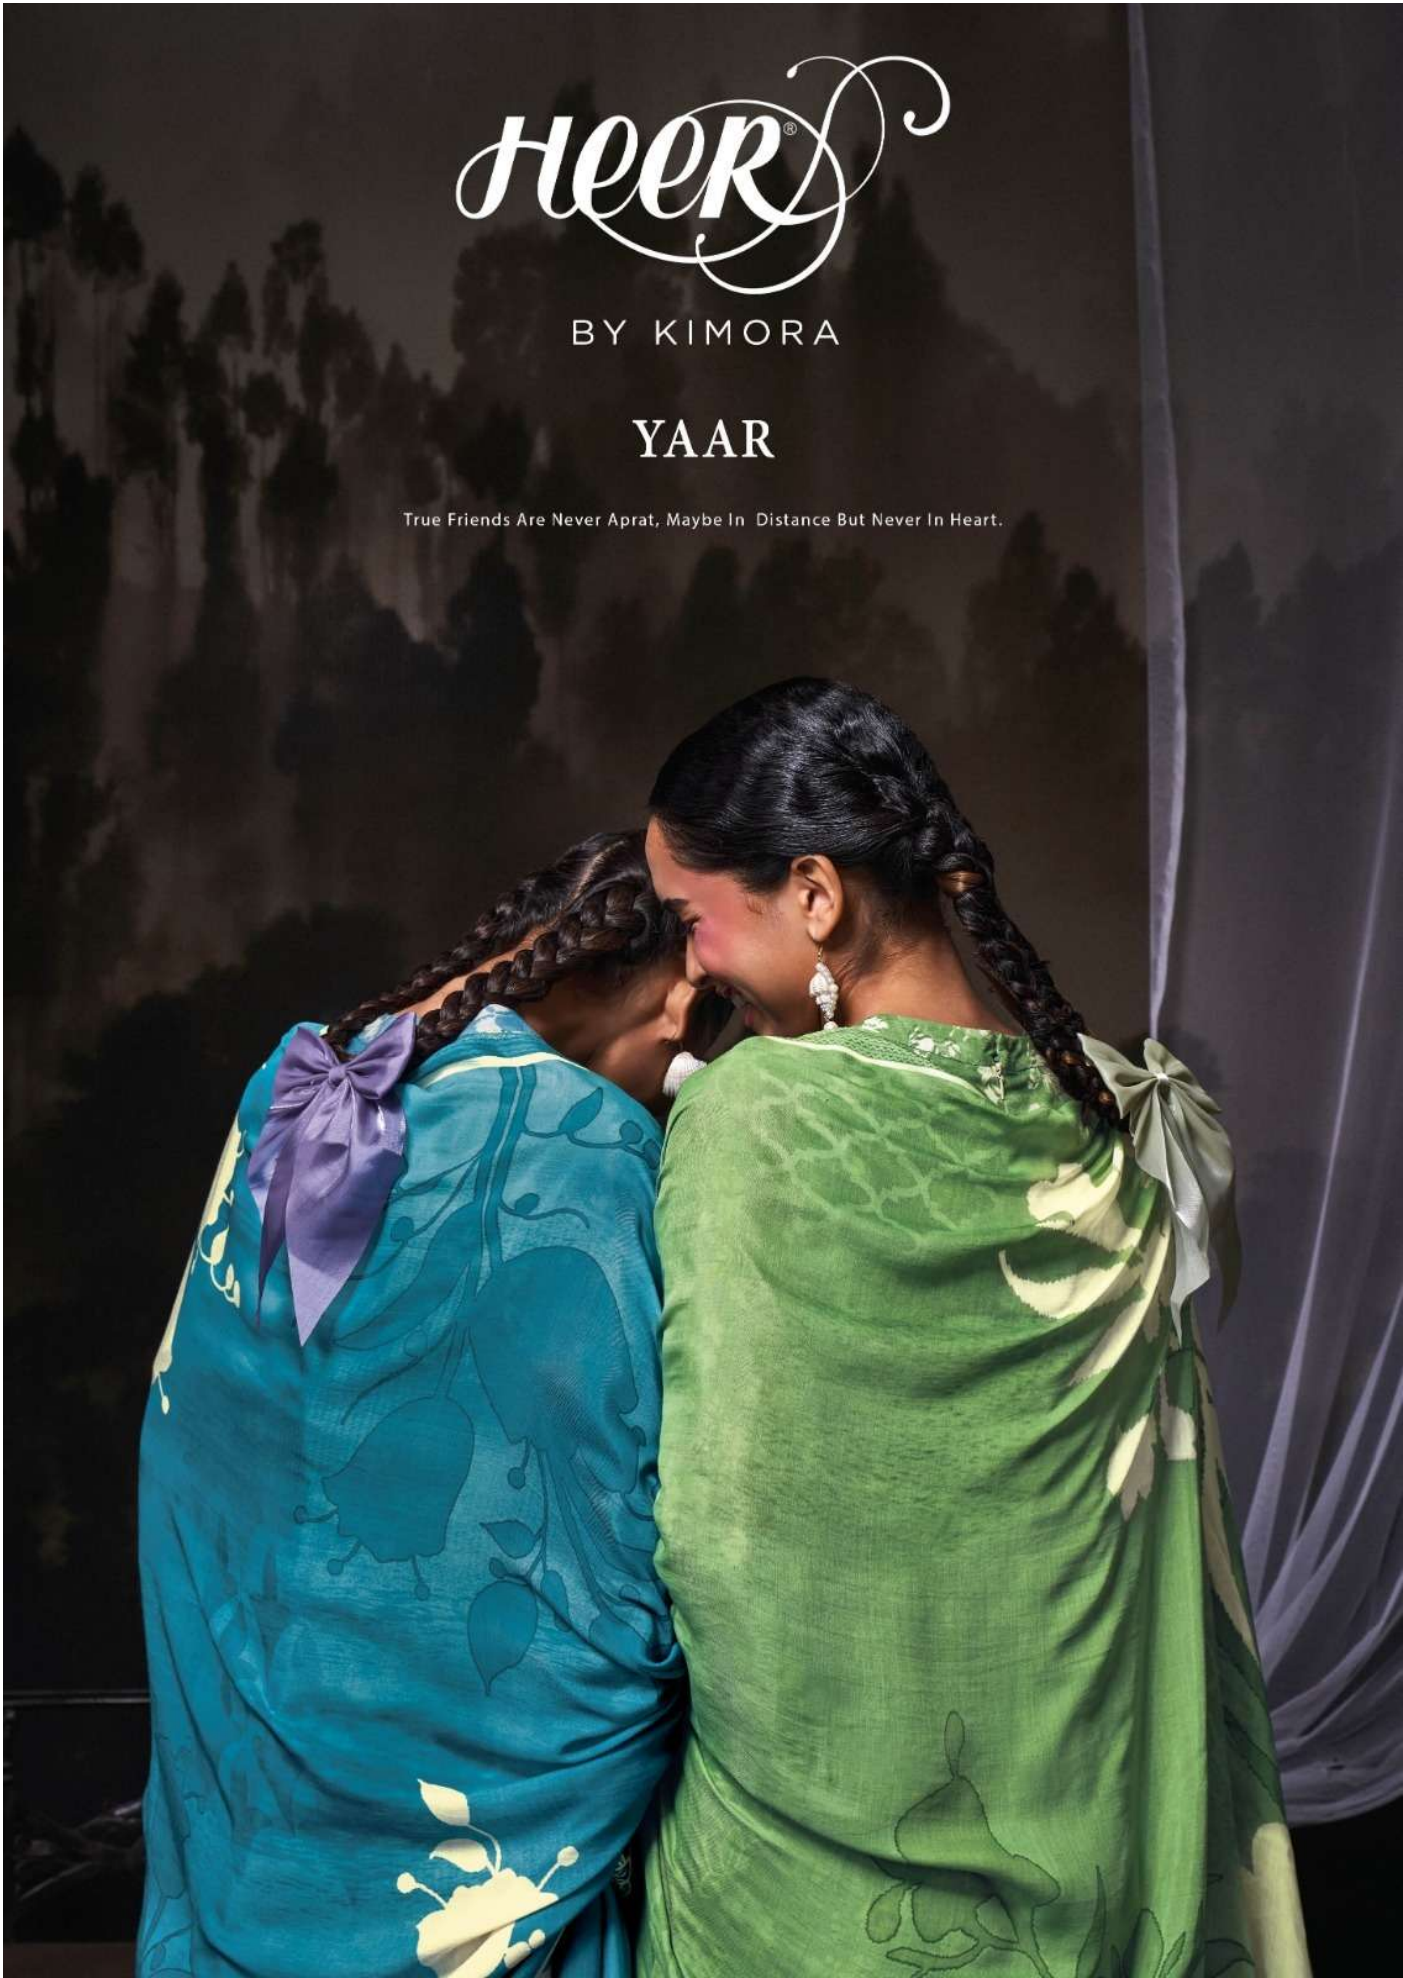

Heer®

BY KIMORA

YAAR

True Friends Are Never Apart, Maybe In Distance But Never In Heart.

True Friends Are Never Apart, Maybe In Distance But Never In Heart.

HEER
BY KIMORA

9363

True Friends Are Never Apart, Maybe In Distance But Never In Heart.

HEER
BY KIMORA

9365

C0557

9366

Heer

BY KIMORA

YAAR

True Friends Are Never Apart, Maybe In Distance But Never In Heart.

TOP

TOP PURE MUSLIN WITH DIGITAL PRINT AND DORI RESHAM EMBROIDERY ON CENTER PANEL, APPLIQUÉ BORDER ON HEMLINE AND SLEEVES

DUPATTA

PURE MUSLIN WITH DIGITAL PRINT AND CUTWORK DORI RESHAM EMBROIDERY BORDER

BOTTOM