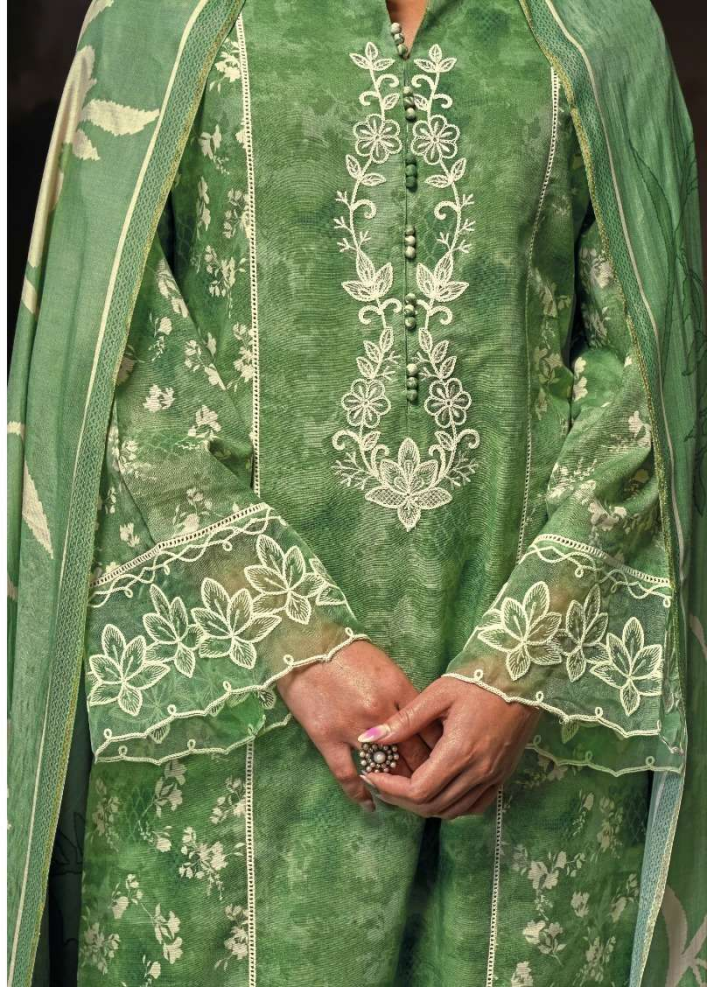

YAAR

HEER
BY KIMORA