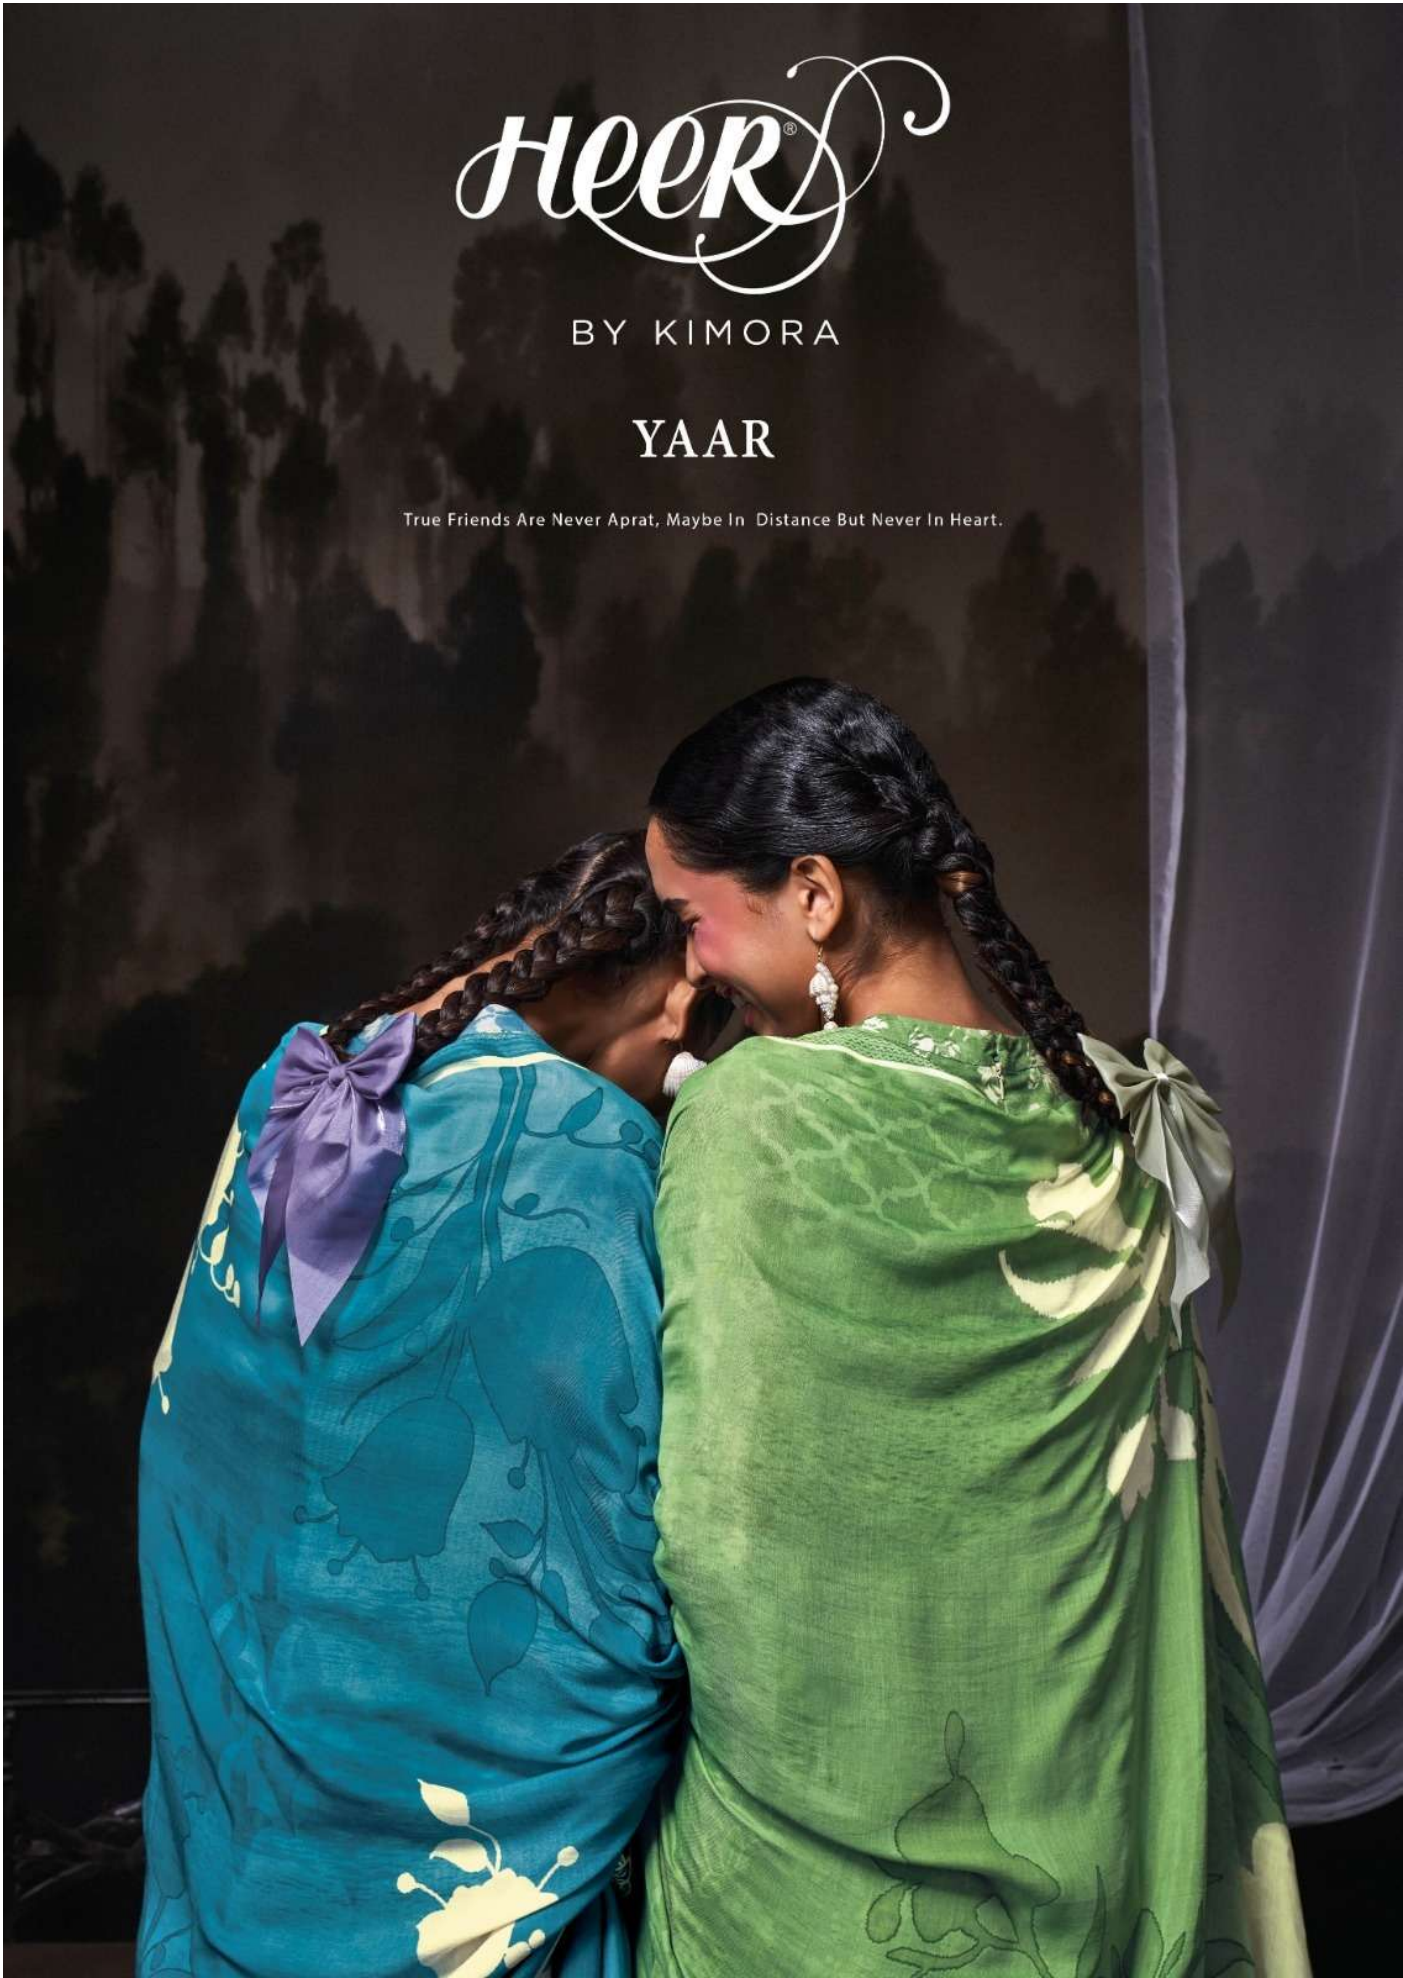

Heer®

BY KIMORA

YAAR

True Friends Are Never Apart, Maybe In Distance But Never In Heart.

True Friends Are Never Apart, Maybe In Distance But Never In Heart.

HEER
BY KIMORA

9363

True Friends Are Never Apart, Maybe In Distance But Never In Heart.

C0557

HEER
BY KIMORA

9366

Heer

BY KIMORA

YAAR

True Friends Are Never Apart, Maybe In Distance But Never In Heart.

TOP

TOP PURE MUSLIN WITH DIGITAL PRINT AND DORI RESHAM EMBROIDERY ON CENTER PANEL, APPLIQUÉ BORDER ON HEMLINE AND SLEEVES

DUPATTA

PURE MUSLIN WITH DIGITAL PRINT AND CUTWORK DORI RESHAM EMBROIDERY BORDER

BOTTOM