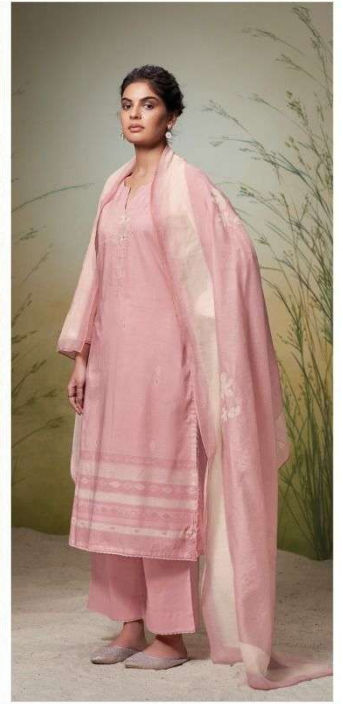

Ganga®  
Neriah  
S2656

S2656-A

S2656-B

S2656-D

PRODUCT NAME	<b>NERIAH</b>
D.NO.	S2656
DESCRIPTION	<p><b>TOP</b> PREMIUM COTTON PATTERN PRINTED WITH EMBROIDERY AND HAND WORK AND COTTON LACE FOR DAMAN</p> <p><b>BOTTOM</b> PREMIUM COTTON SOLID COLOUR</p> <p><b>DUPATTA</b> PREMIUM WOVEN JACQUARD WITH EMBROIDERY AND FOUR SIDE COTTON LACE</p>
HSN CODE	<b>520851</b>
WHOLESALE PRICE	<b>1910/- EACH+GST(EXTRA)</b>

S2656-A

S2656-B

S2656-C

S2656-D

Ganga®  
**Neriah**  
S2656- A/B/C/D