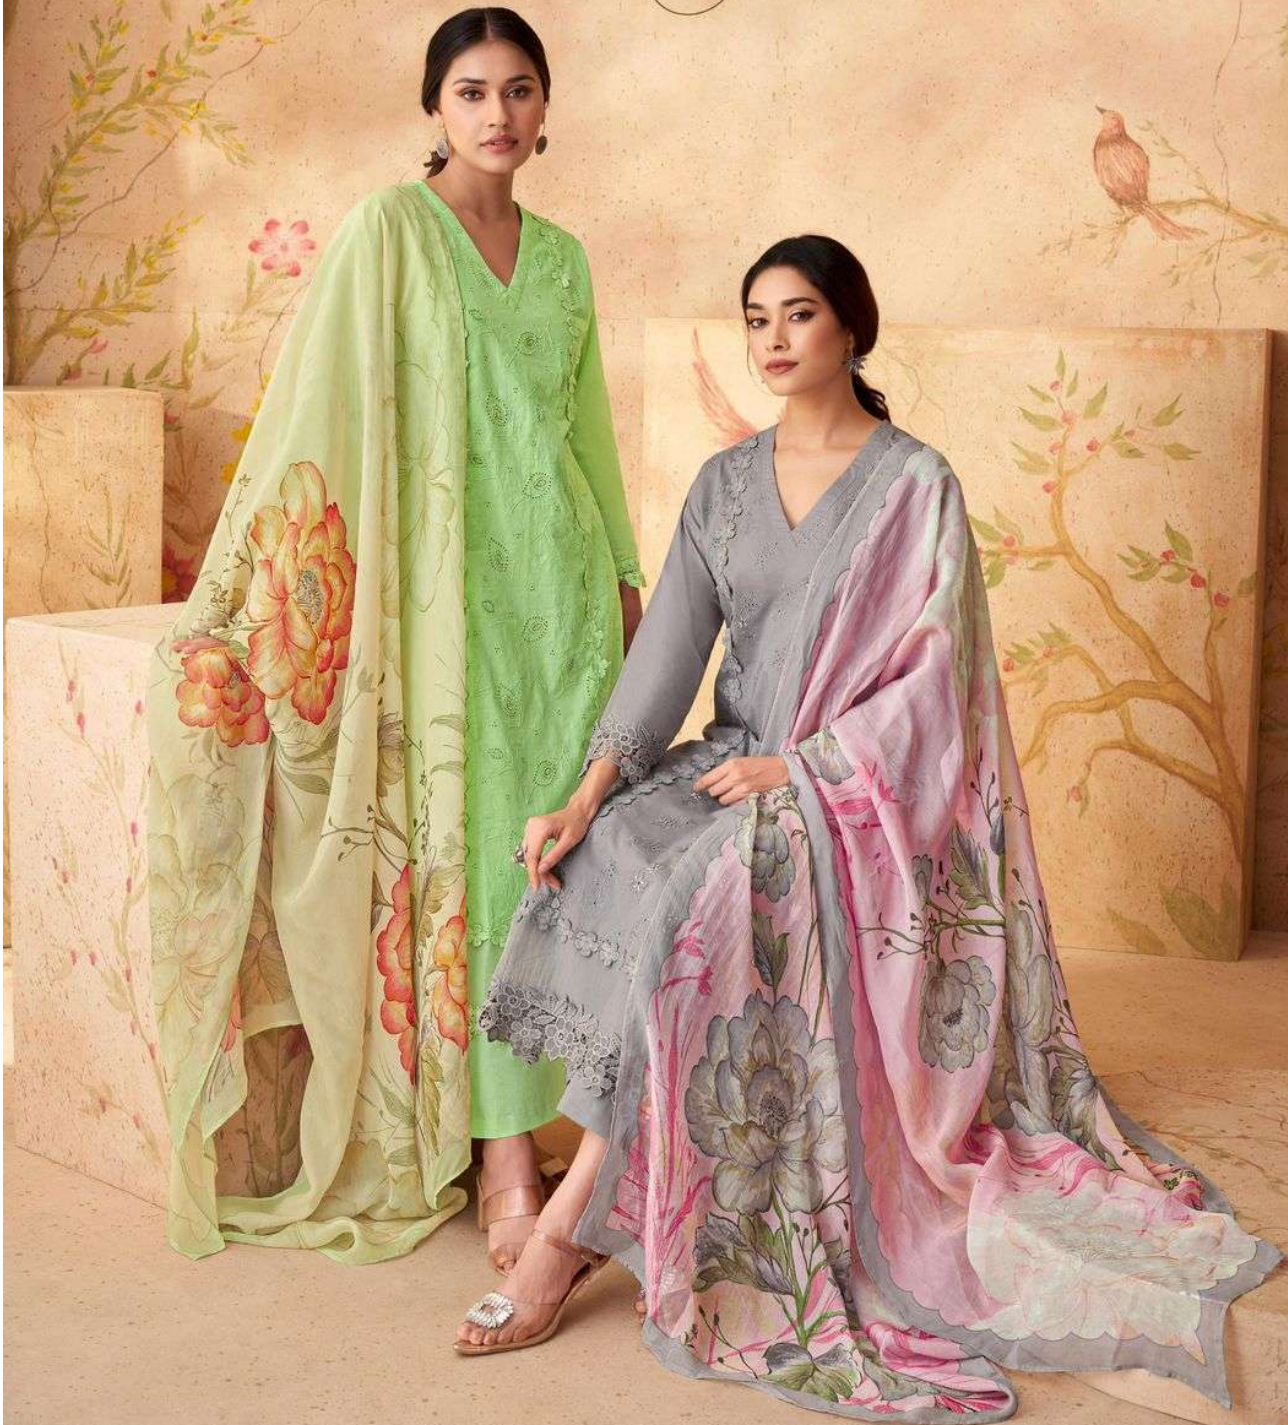

Sahiba®

PEARL

PEARL
1025

PEARL
1085

PEARL

RATE LIST

H S N CODE - 520851

DESIGN NO

1025 - 1067 - 1085

DESCRIPTION

TOP - PURE COTTON LAWN EMBROIDERY WITH HAND WORK

AND ORGANZA SILK DAMAN WITH GBO LACE

BOTTOM - PURE COTTON LAWN

DUPATTA - ORGANZA SILK DUPATTA DIGITAL PRINTED

{ **RATE**
RS, 1995/- }

A SET OF 1 DESIGN x 3 COLORWAY

TOTAL SUITS = 03

Distributed by

KSS
Syntex Private Limited

Mob : +91-96242 83111

1025

1067

1085