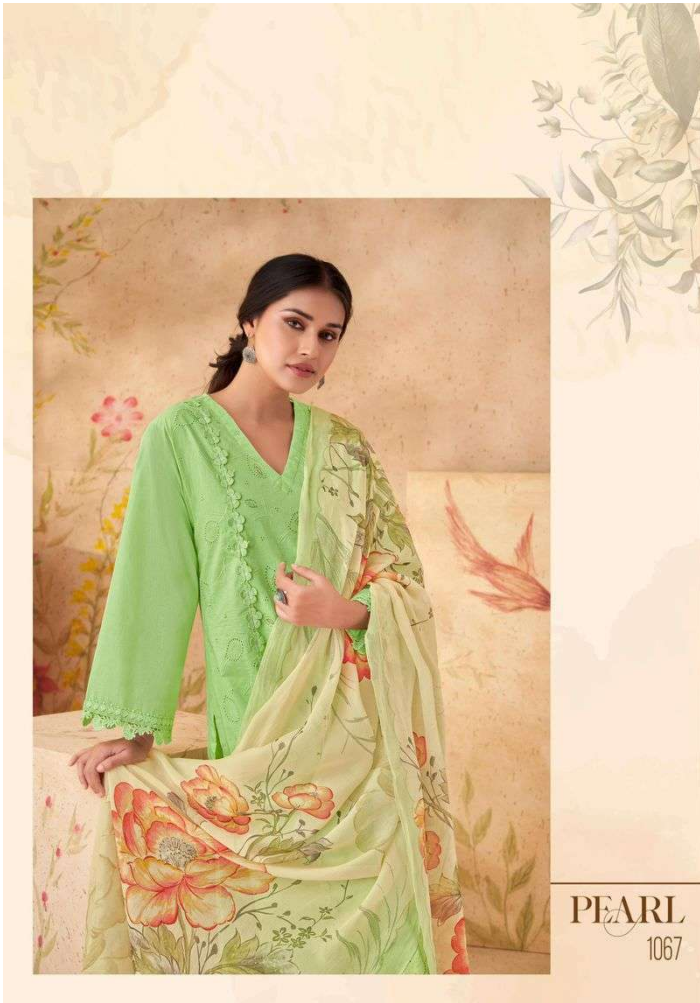

Sahiba®

PEARL

PEARL
1025

PEARL
1085

PEARL

RATE LIST

H S N CODE - 520851

DESIGN NO

1025 - 1067 - 1085

DESCRIPTION

TOP - PURE COTTON LAWN EMBROIDERY WITH HAND WORK

AND ORGANZA SILK DAMAN WITH GBO LACE

BOTTOM - PURE COTTON LAWN

DUPATTA - ORGANZA SILK DUPATTA DIGITAL PRINTED

{ **RATE**
RS, 1995/- }

A SET OF 1 DESIGN x 3 COLORWAY

TOTAL SUITS = 03

Distributed by

KSS
Syntex Private Limited

Mob : +91-96242 83111

1025

1067

1085