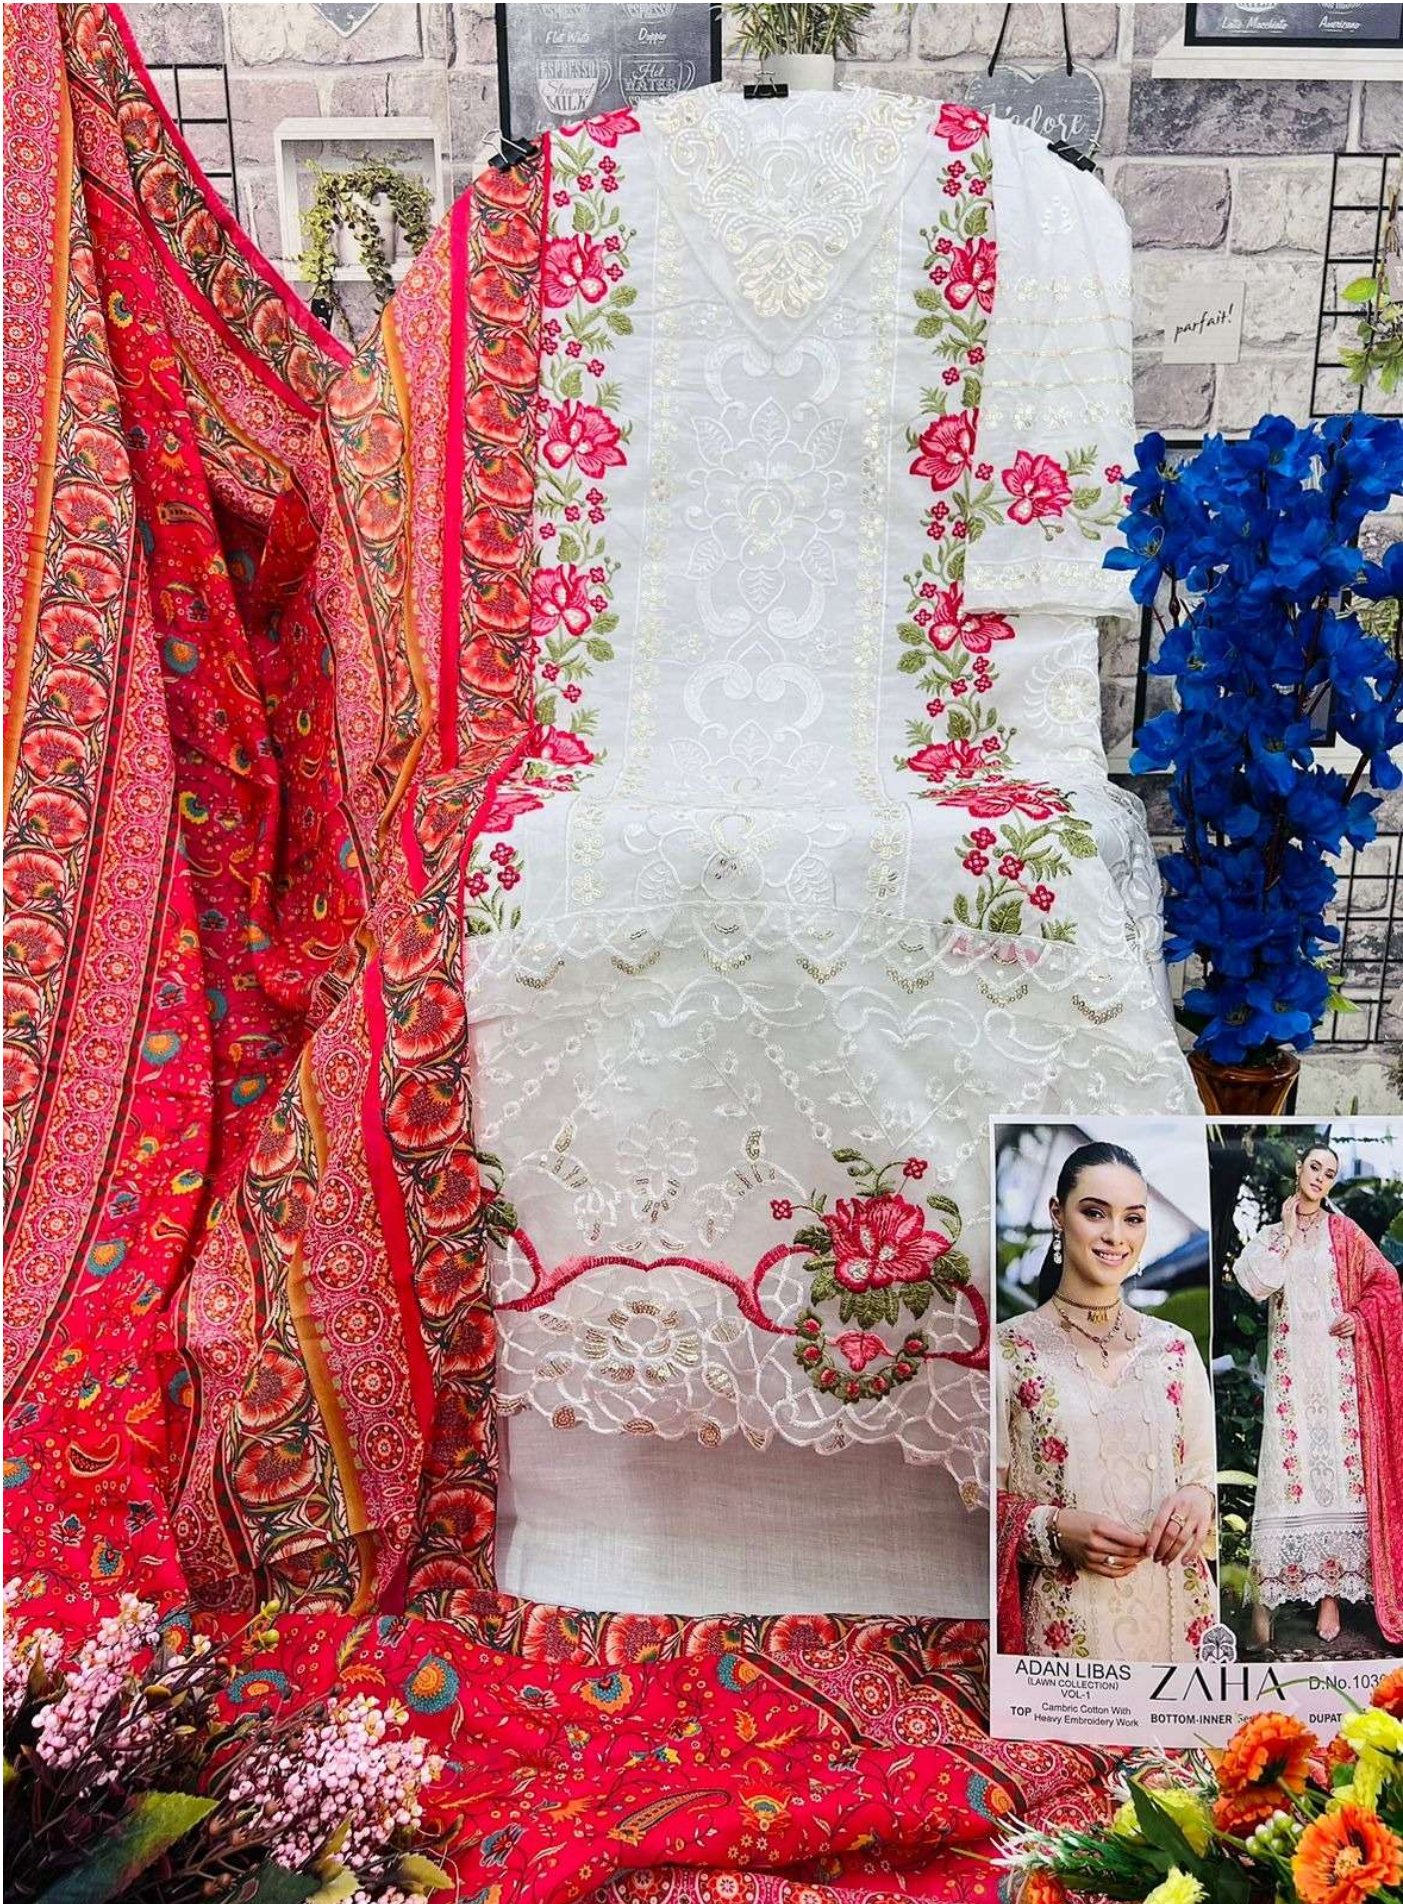

**BOTTOM-INNER** Semi Lawn

**DUPATTA** Tubby Silk with  
Print

ADAN LIBAS  
(LAWN COLLECTION)  
VOL-1  
TOP - Cambric Cotton With  
Heavy Embroidery Work

**ZAHARA**  
BOUTIQUE

**ADAN LIBAS**  
(LAWN COLLECTION)  
VOL-1

**ZAHA**

D.No.10306

**TOP** Cambric Cotton With  
Heavy Embroidery Work

**BOTTOM-INNER** Semi Lawn

**DUPATTA** Tubby Silk with  
Print

ADAN LIBAS  
(LAWN COLLECTION)  
VOL-1  
ZAHA D.No. 103

TOP: Cambric Cotton With Heavy Embroidery Work  
BOTTOM: INNER SLEEVE DUPAT

**ADAN LIBAS**  
(LAWN COLLECTION)  
VOL-1

**ZAHA**

D.No.10307

**TOP** Cambric Cotton With  
Heavy Embroidery Work

**BOTTOM-INNER** Semi Lawn

**DUPATTA** Tubby Silk with  
Print

ADAN LIBAS  
(LAWN COLLECTION)  
VOL-1  
TOP: Cambric Cotton With Heavy Embroidery Work  
BOTTOM: INNE

# ADAN LIBAS

(LAWN COLLECTION)  
VOL-1

**TOP** Cambric Cotton With Heavy Embroidery Work

**BOTTOM-INNER** Semi Lawn **DUPATTA** Tubby Silk with Print

10305

10306

10307