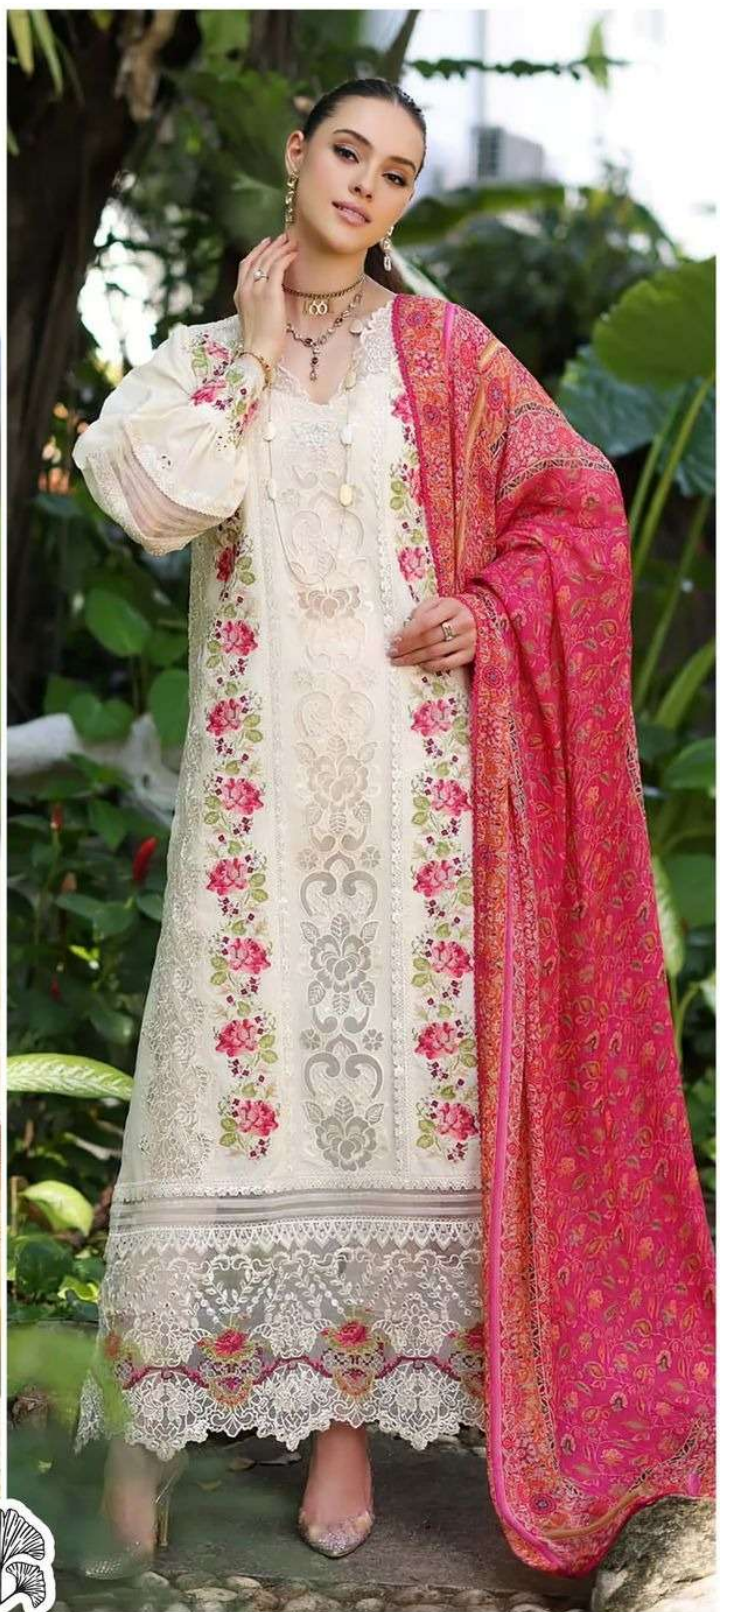

ZAHA

ADAN LIBAS

(LAWN COLLECTION)

VOL-1

ADAN LIBAS
(LAWN COLLECTION)
VOL-1

ZAHA

D.No.10305

TOP Cambric Cotton With
Heavy Embroidery Work

BOTTOM-INNER Semi Lawn

DUPATTA Tubby Silk with
Print

ADAN LIBAS
(LAWN COLLECTION)
VOL-1
TOP - Cambric Cotton With
Heavy Embroidery Work

ZAHARA
BOUTIQUE

ADAN LIBAS
(LAWN COLLECTION)
VOL-1

ZAHA

D.No.10306

TOP Cambric Cotton With
Heavy Embroidery Work

BOTTOM-INNER Semi Lawn

DUPATTA Tubby Silk with
Print

ADAN LIBAS
(LAWN COLLECTION)
VOL-1
ZAHA D.No. 103

TOP: Cambric Cotton With Heavy Embroidery Work
BOTTOM: INNER S... DUPAT

ADAN LIBAS
(LAWN COLLECTION)
VOL-1

ZAHA

D.No.10307

TOP Cambric Cotton With
Heavy Embroidery Work

BOTTOM-INNER Semi Lawn

DUPATTA Tubby Silk with
Print

ADAN LIBAS
(LAWN COLLECTION)
VOL-1
ZAHARA
TOP Cambric Cotton With Heavy Embroidery Work
BOTTOM-INNE