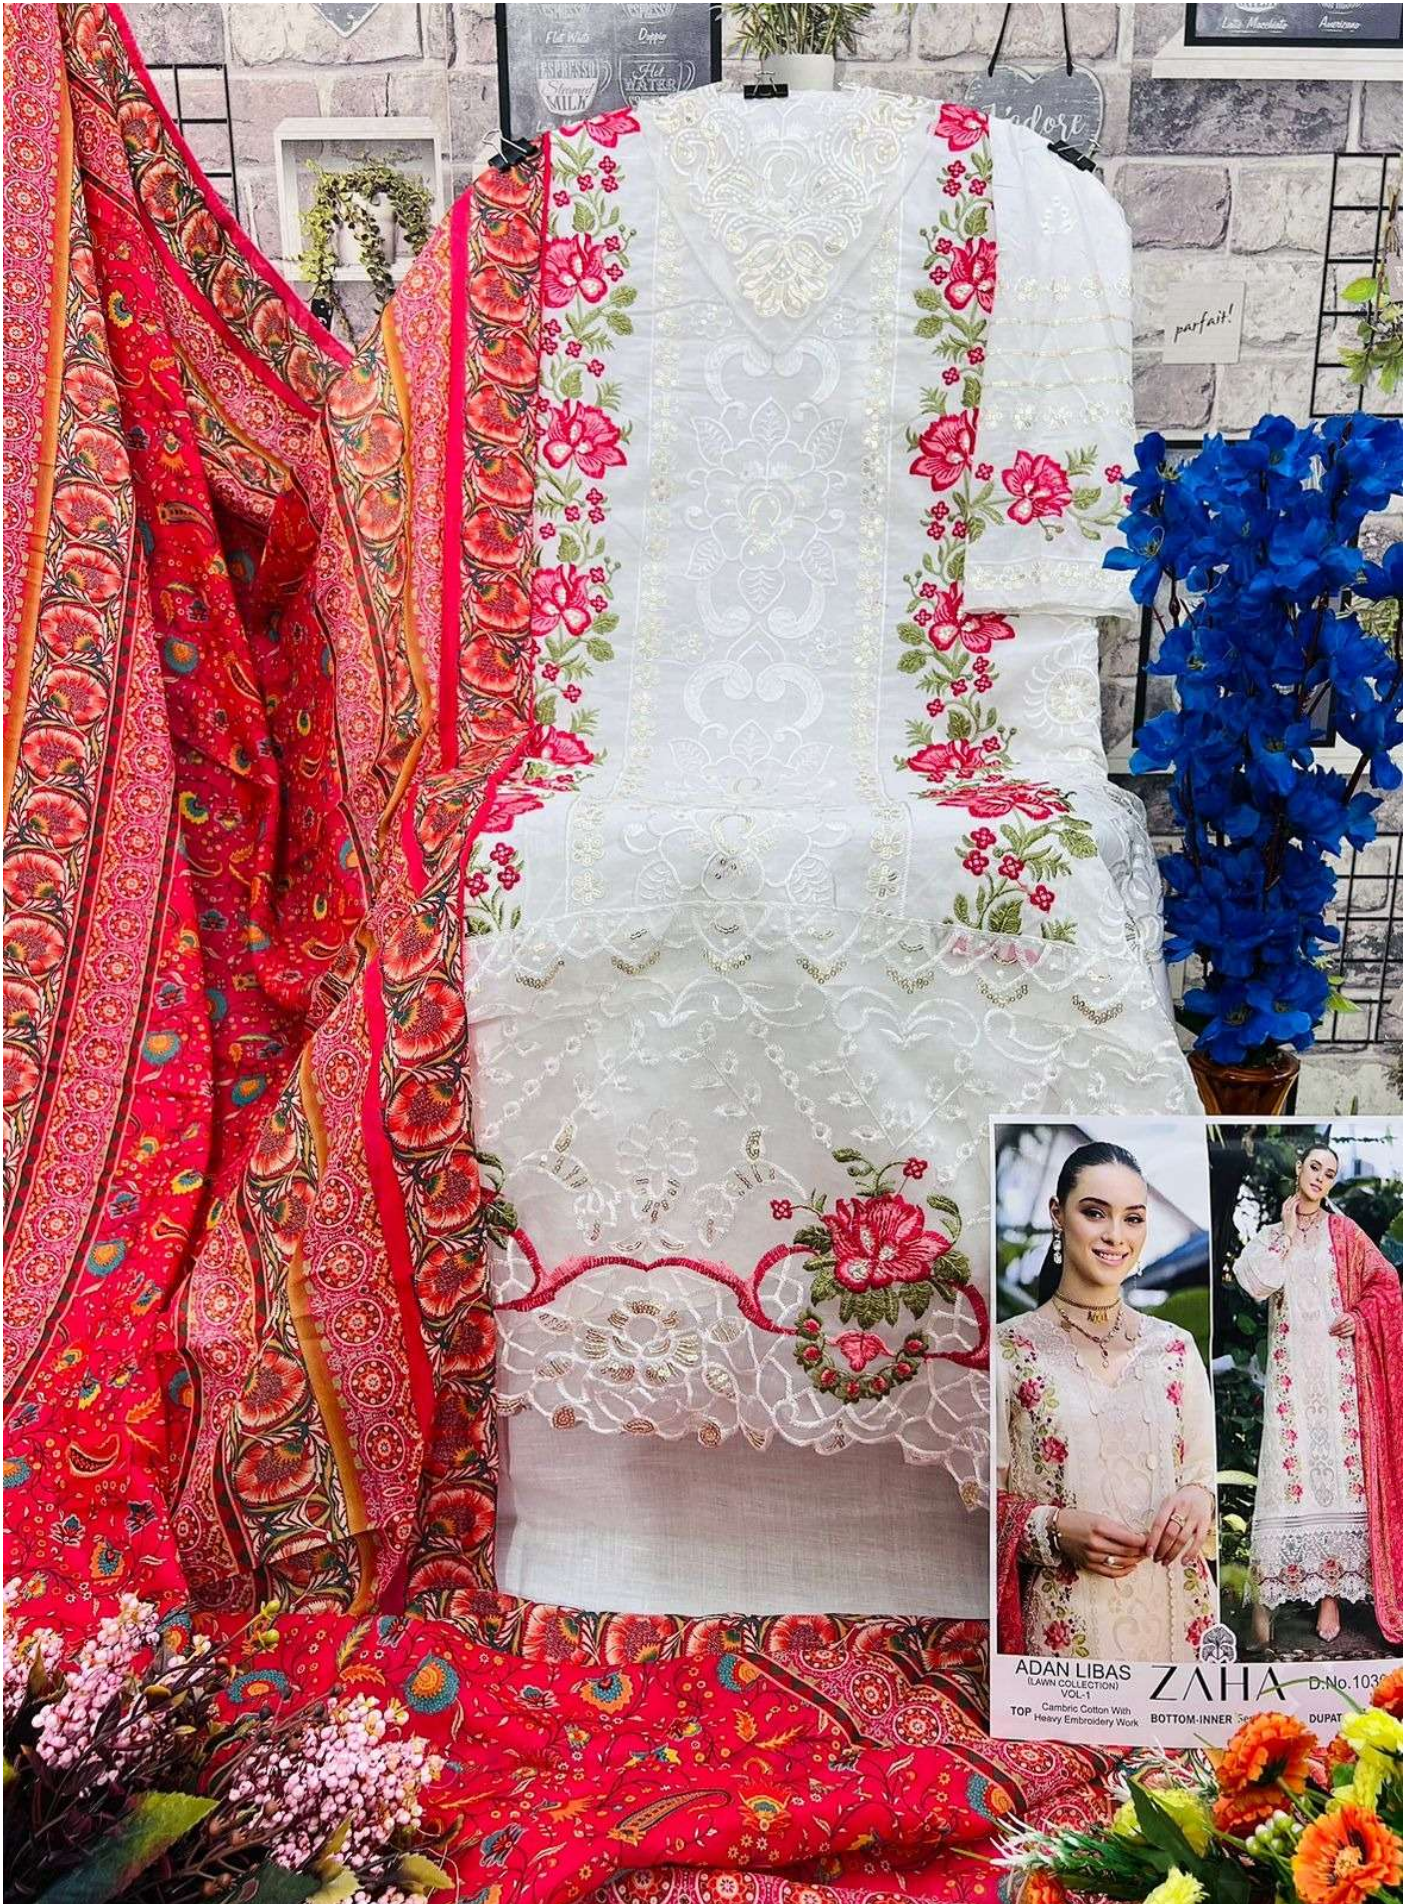

BOTTOM-INNER Semi Lawn

DUPATTA Tubby Silk with
Print

ADAN LIBAS
(LAWN COLLECTION)
VOL-1
TOP - Cambric Cotton With
Heavy Embroidery Work

ZAHARA
BOUTIQUE

ADAN LIBAS
(LAWN COLLECTION)
VOL-1

ZAHA

D.No.10306

TOP Cambric Cotton With
Heavy Embroidery Work

BOTTOM-INNER Semi Lawn

DUPATTA Tubby Silk with
Print

ADAN LIBAS
(LAWN COLLECTION)
VOL-1
ZAHA D.No. 103

TOP: Cambric Cotton With Heavy Embroidery Work
BOTTOM: INNER S... DUPAT

ADAN LIBAS
(LAWN COLLECTION)
VOL-1

ZAHA

D.No.10307

TOP Cambric Cotton With
Heavy Embroidery Work

BOTTOM-INNER Semi Lawn

DUPATTA Tubby Silk with
Print

ADAN LIBAS
(LAWN COLLECTION)
VOL-1
ZAHARA
TOP Cambric Cotton With Heavy Embroidery Work
BOTTOM-INNE

ADAN LIBAS

(LAWN COLLECTION)
VOL-1

TOP Cambric Cotton With Heavy Embroidery Work

BOTTOM-INNER Semi Lawn **DUPATTA** Tubby Silk with Print

10305

10306

10307