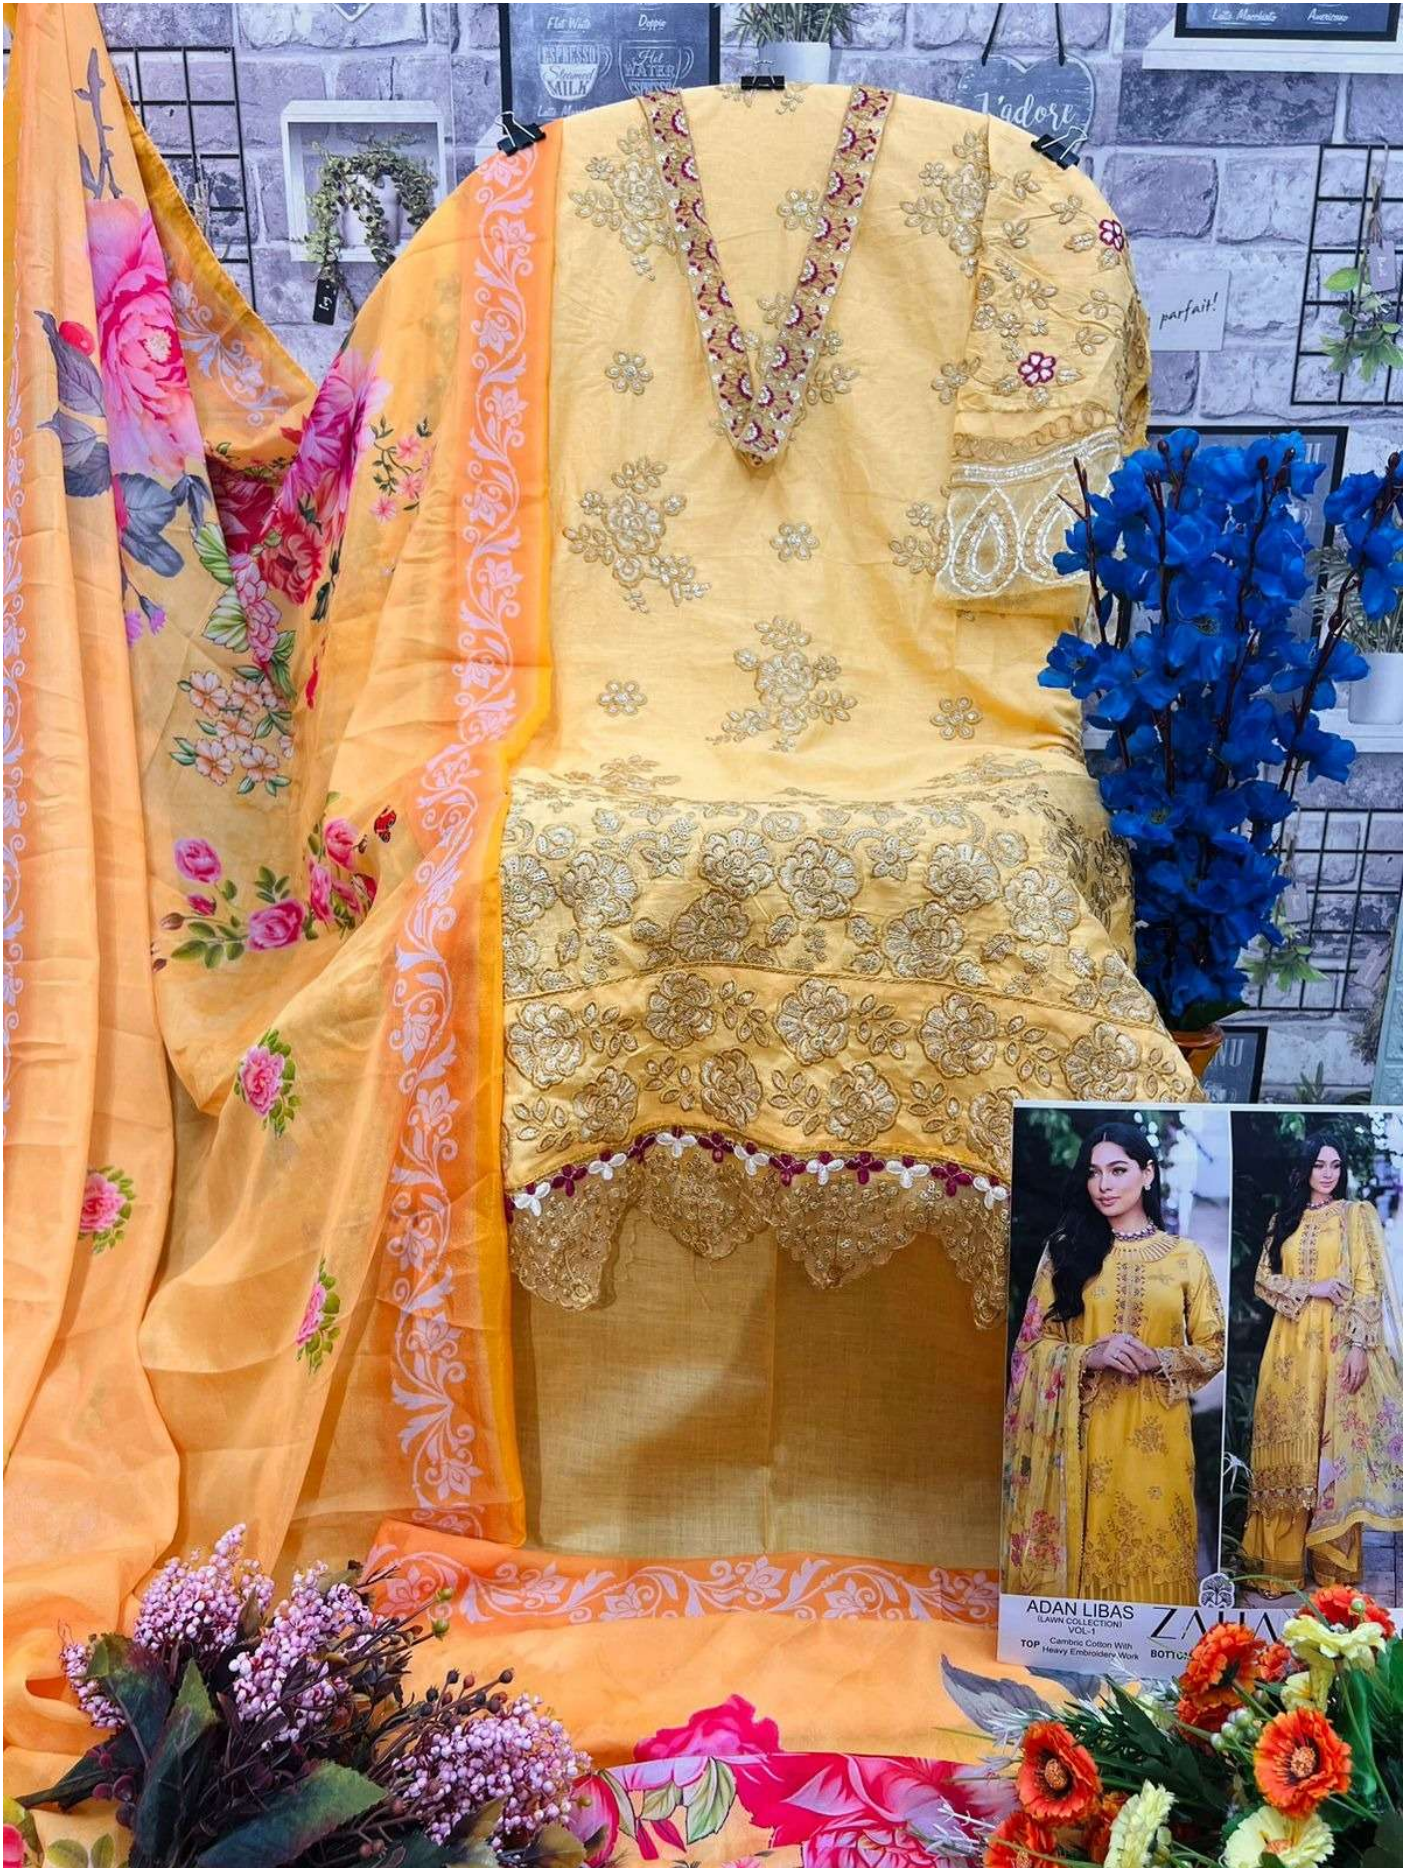

ZAHA

ADAN LIBAS

(LAWN COLLECTION)

VOL-1

**ADAN LIBAS**  
(LAWN COLLECTION)  
VOL-1

**ZAHA**

**D.No.10305**

**TOP** Cambric Cotton With  
Heavy Embroidery Work

**BOTTOM-INNER** Semi Lawn

**DUPATTA** Tubby Silk with  
Print

ADAN LIBAS  
(LAWN COLLECTION)  
VOL-1  
TOP - Cambric Cotton With  
Heavy Embroidery Work

**ZAHARA**  
BOUTIQUE

**ADAN LIBAS**  
(LAWN COLLECTION)  
VOL-1

**ZAHA**

D.No.10306

**TOP** Cambric Cotton With  
Heavy Embroidery Work

**BOTTOM-INNER** Semi Lawn

**DUPATTA** Tubby Silk with  
Print

ADAN LIBAS  
(LAWN COLLECTION)  
VOL-1  
ZAHA D.No. 103

TOP: Cambric Cotton With Heavy Embroidery Work  
BOTTOM: INNER SLEEVE DUPAT

# ADAN LIBAS

(LAWN COLLECTION)  
VOL-1

**TOP** Cambric Cotton With Heavy Embroidery Work

**BOTTOM-INNER** Semi Lawn **DUPATTA** Tubby Silk with Print

10305

10306

10307