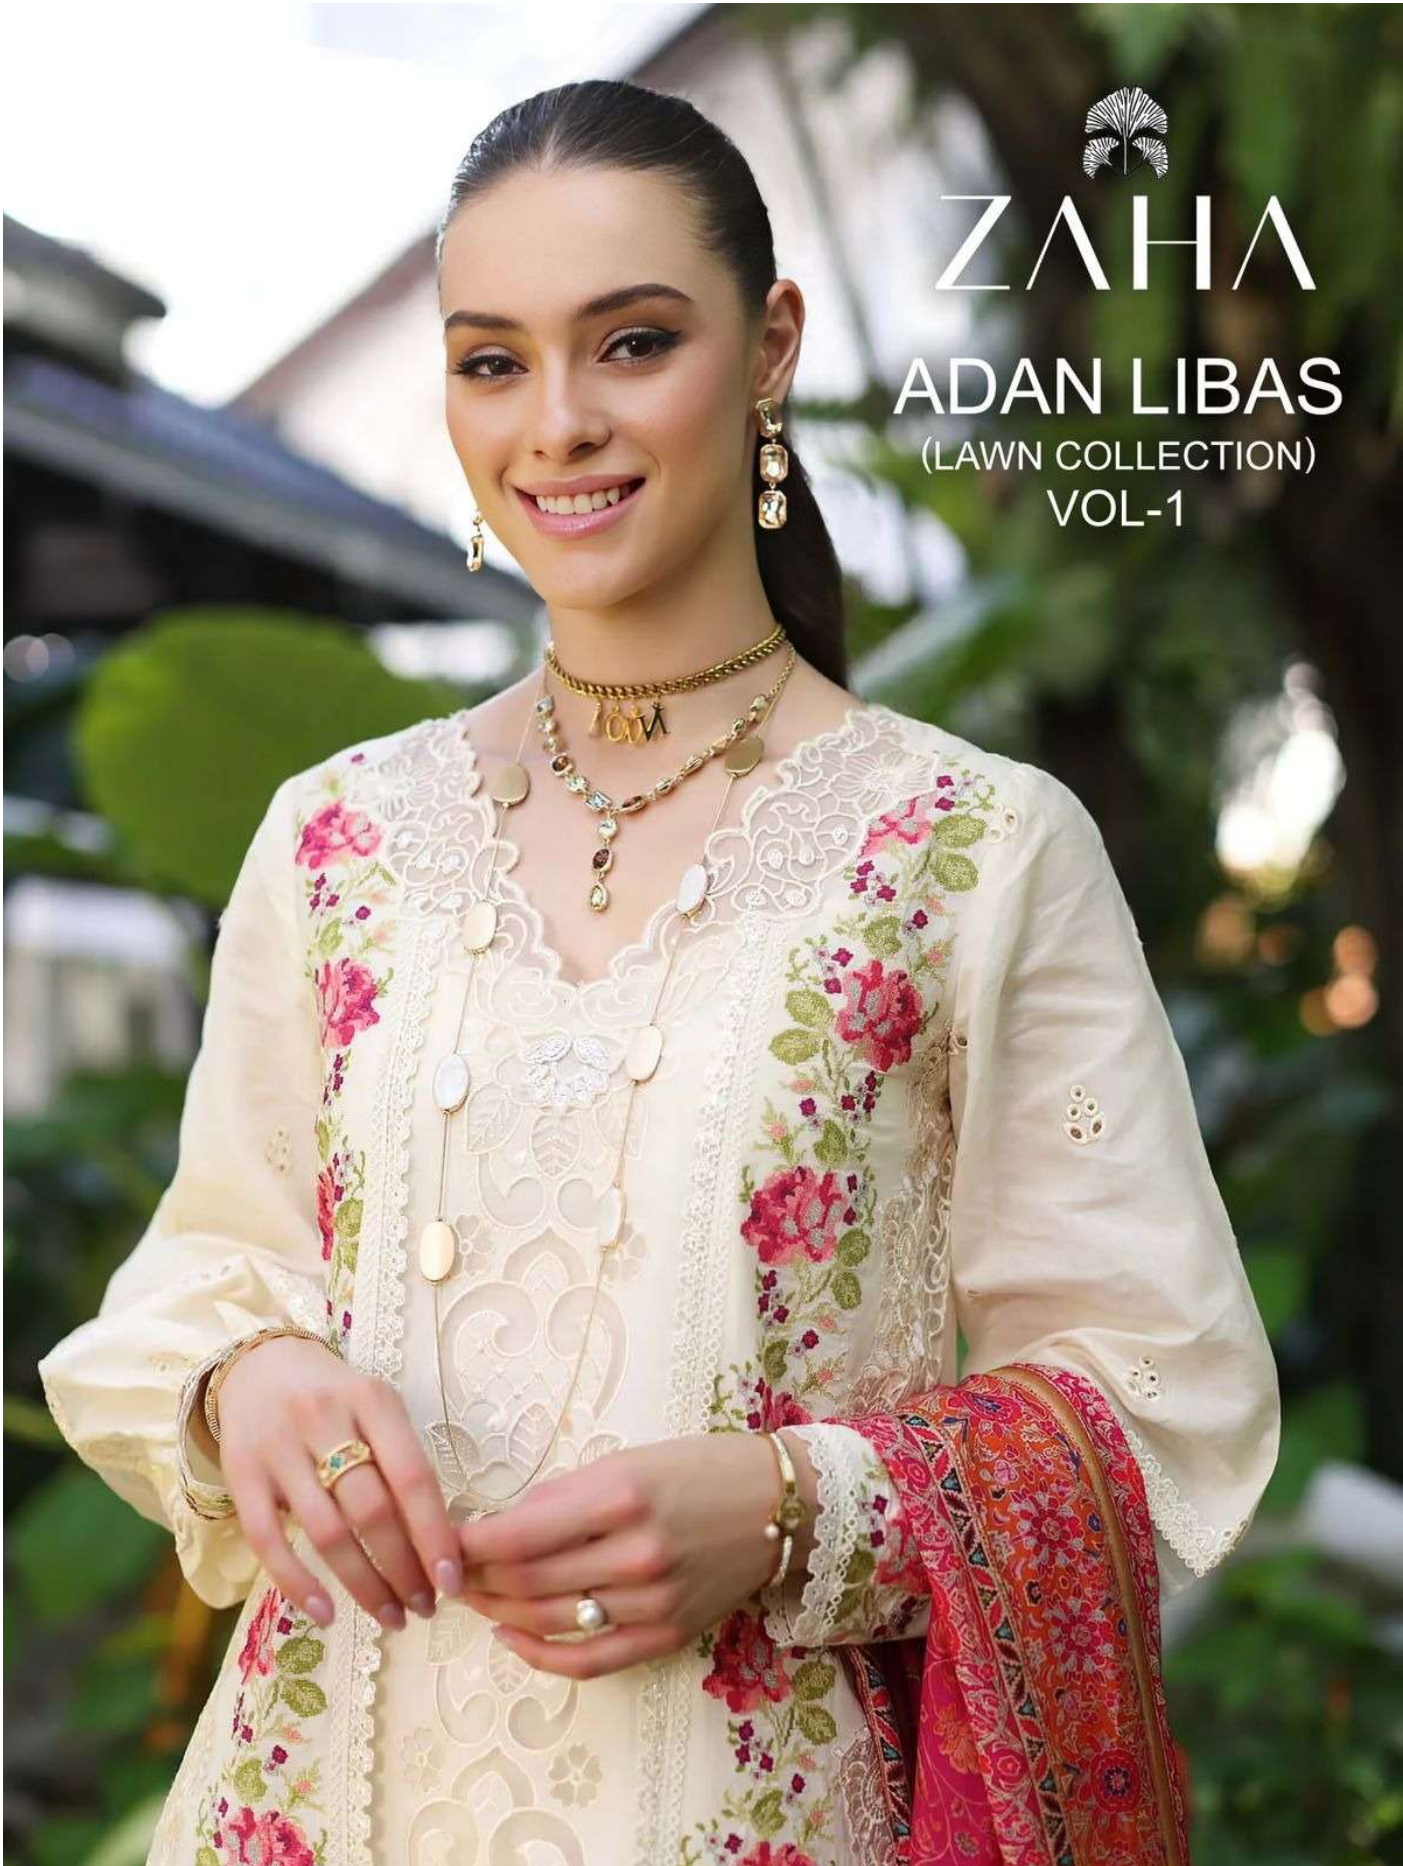

ZAHA

ADAN LIBAS

(LAWN COLLECTION)

VOL-1

**ADAN LIBAS**  
(LAWN COLLECTION)  
VOL-1

**ZAHA**

**D.No.10305**

**TOP** Cambric Cotton With  
Heavy Embroidery Work

**BOTTOM-INNER** Semi Lawn

**DUPATTA** Tubby Silk with  
Print

ADAN LIBAS  
(LAWN COLLECTION)  
VOL-1  
TOP - Cambric Cotton With  
Heavy Embroidery Work

**ZAHARA**  
BOUTIQUE

**ADAN LIBAS**  
(LAWN COLLECTION)  
VOL-1