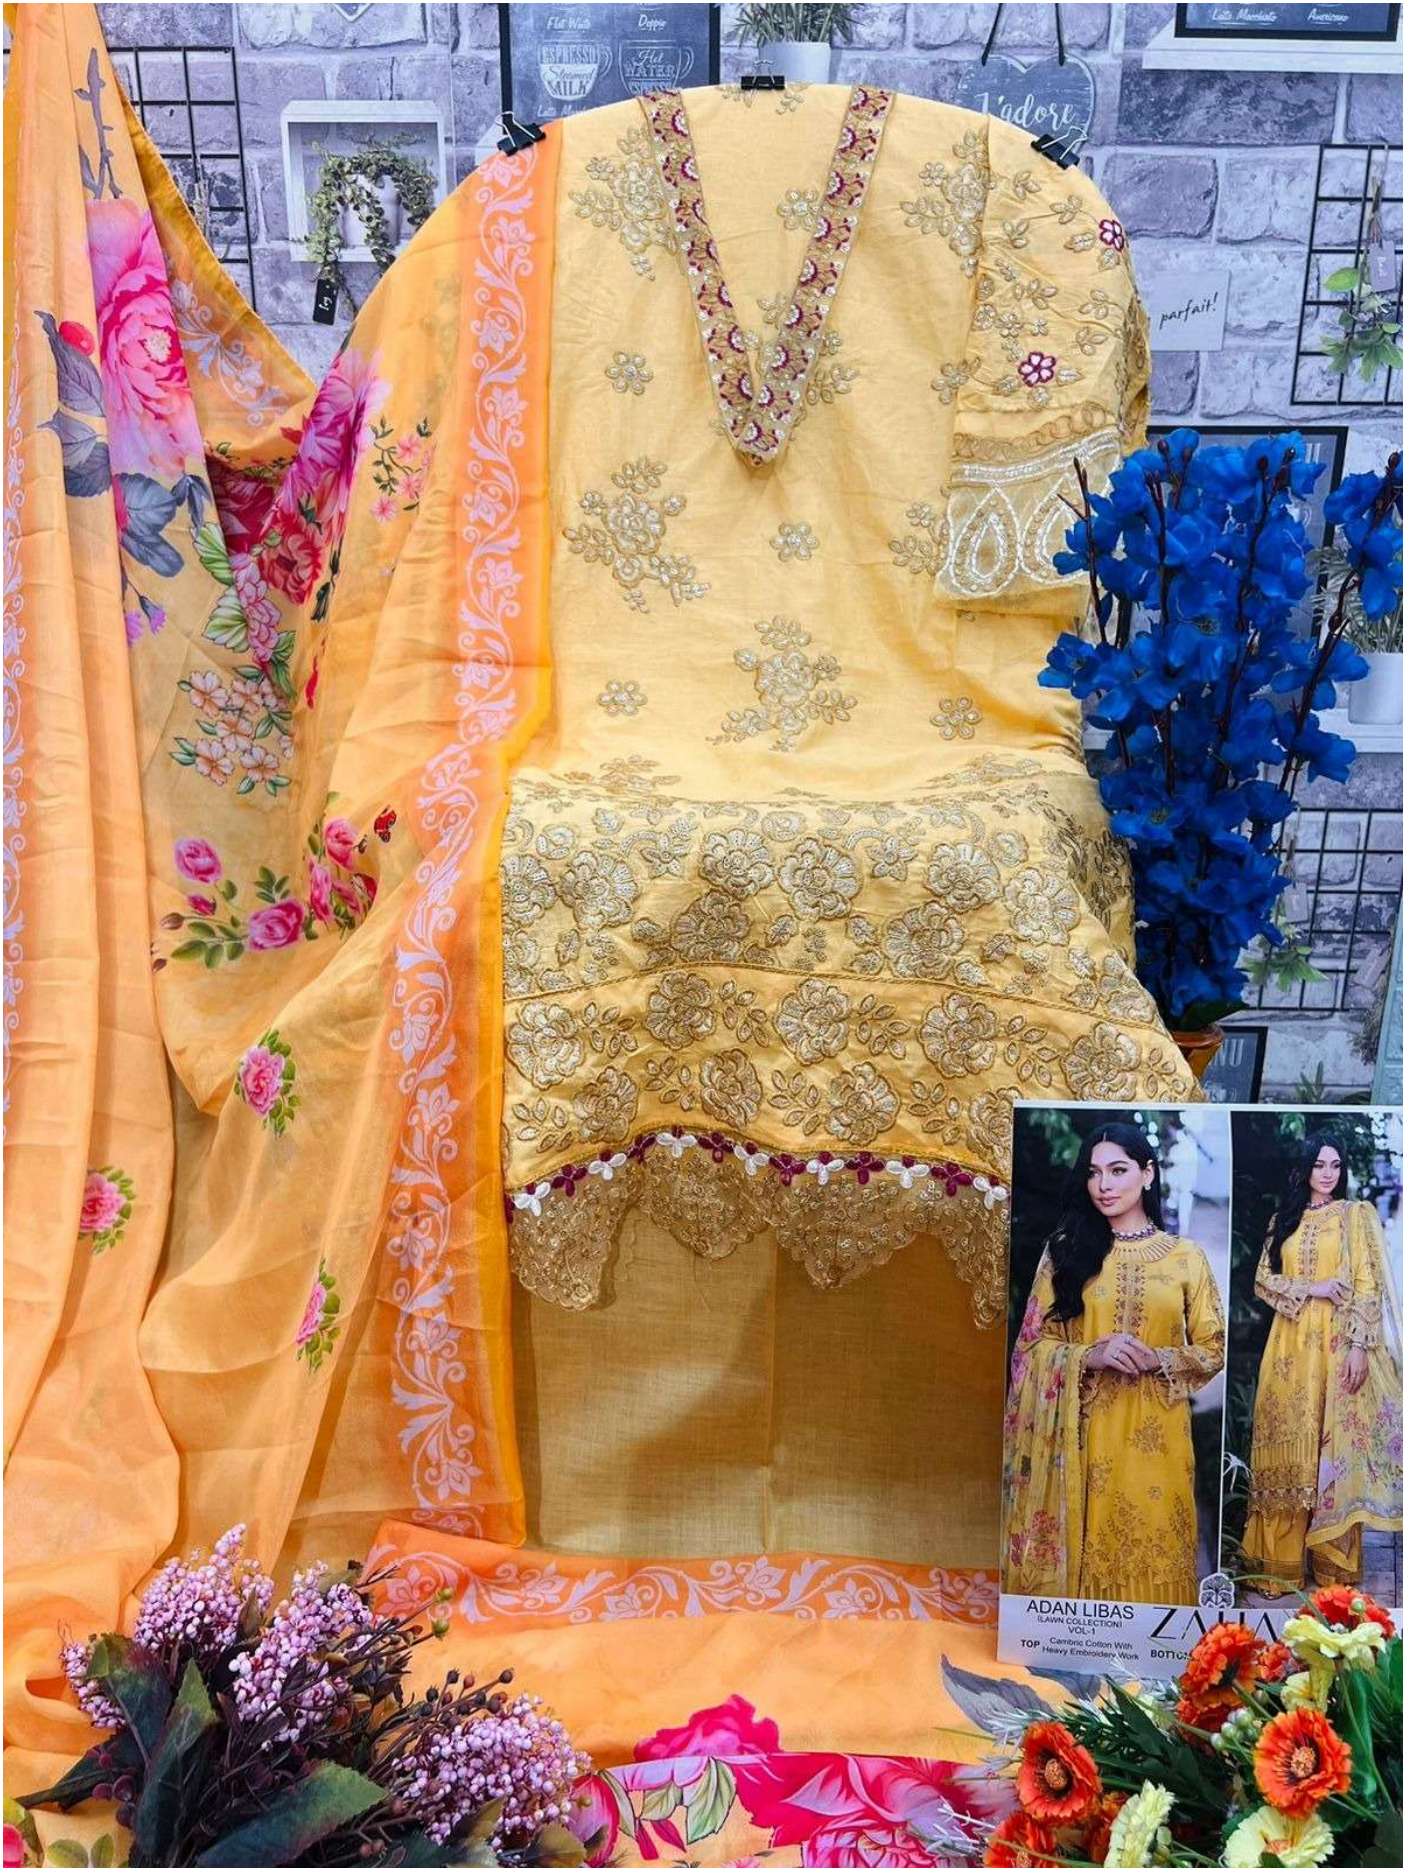

ZAHA

ADAN LIBAS

(LAWN COLLECTION)

VOL-1

**ADAN LIBAS**  
(LAWN COLLECTION)  
VOL-1

**ZAHA**

**D.No.10305**

**TOP** Cambric Cotton With  
Heavy Embroidery Work

**BOTTOM-INNER** Semi Lawn

**DUPATTA** Tubby Silk with  
Print

ADAN LIBAS  
(LAWN COLLECTION)  
VOL-1  
TOP - Cambric Cotton With  
Heavy Embroidery Work

ZAHARA  
BOUTIQUE

**ADAN LIBAS**  
(LAWN COLLECTION)  
VOL-1

**ZAHA**

**D.No.10306**

**TOP** Cambric Cotton With  
Heavy Embroidery Work

**BOTTOM-INNER** Semi Lawn

**DUPATTA** Tubby Silk with  
Print

ADAN LIBAS (LAWN COLLECTION) VOL-1 ZAHA D.No. 103  
TOP: Cambric Cotton With Heavy Embroidery Work BOTTOM: INNER DUPAT

# ADAN LIBAS

(LAWN COLLECTION)  
VOL-1

**TOP** Cambric Cotton With Heavy Embroidery Work

**BOTTOM-INNER** Semi Lawn **DUPATTA** Tubby Silk with Print

10305

10306

10307