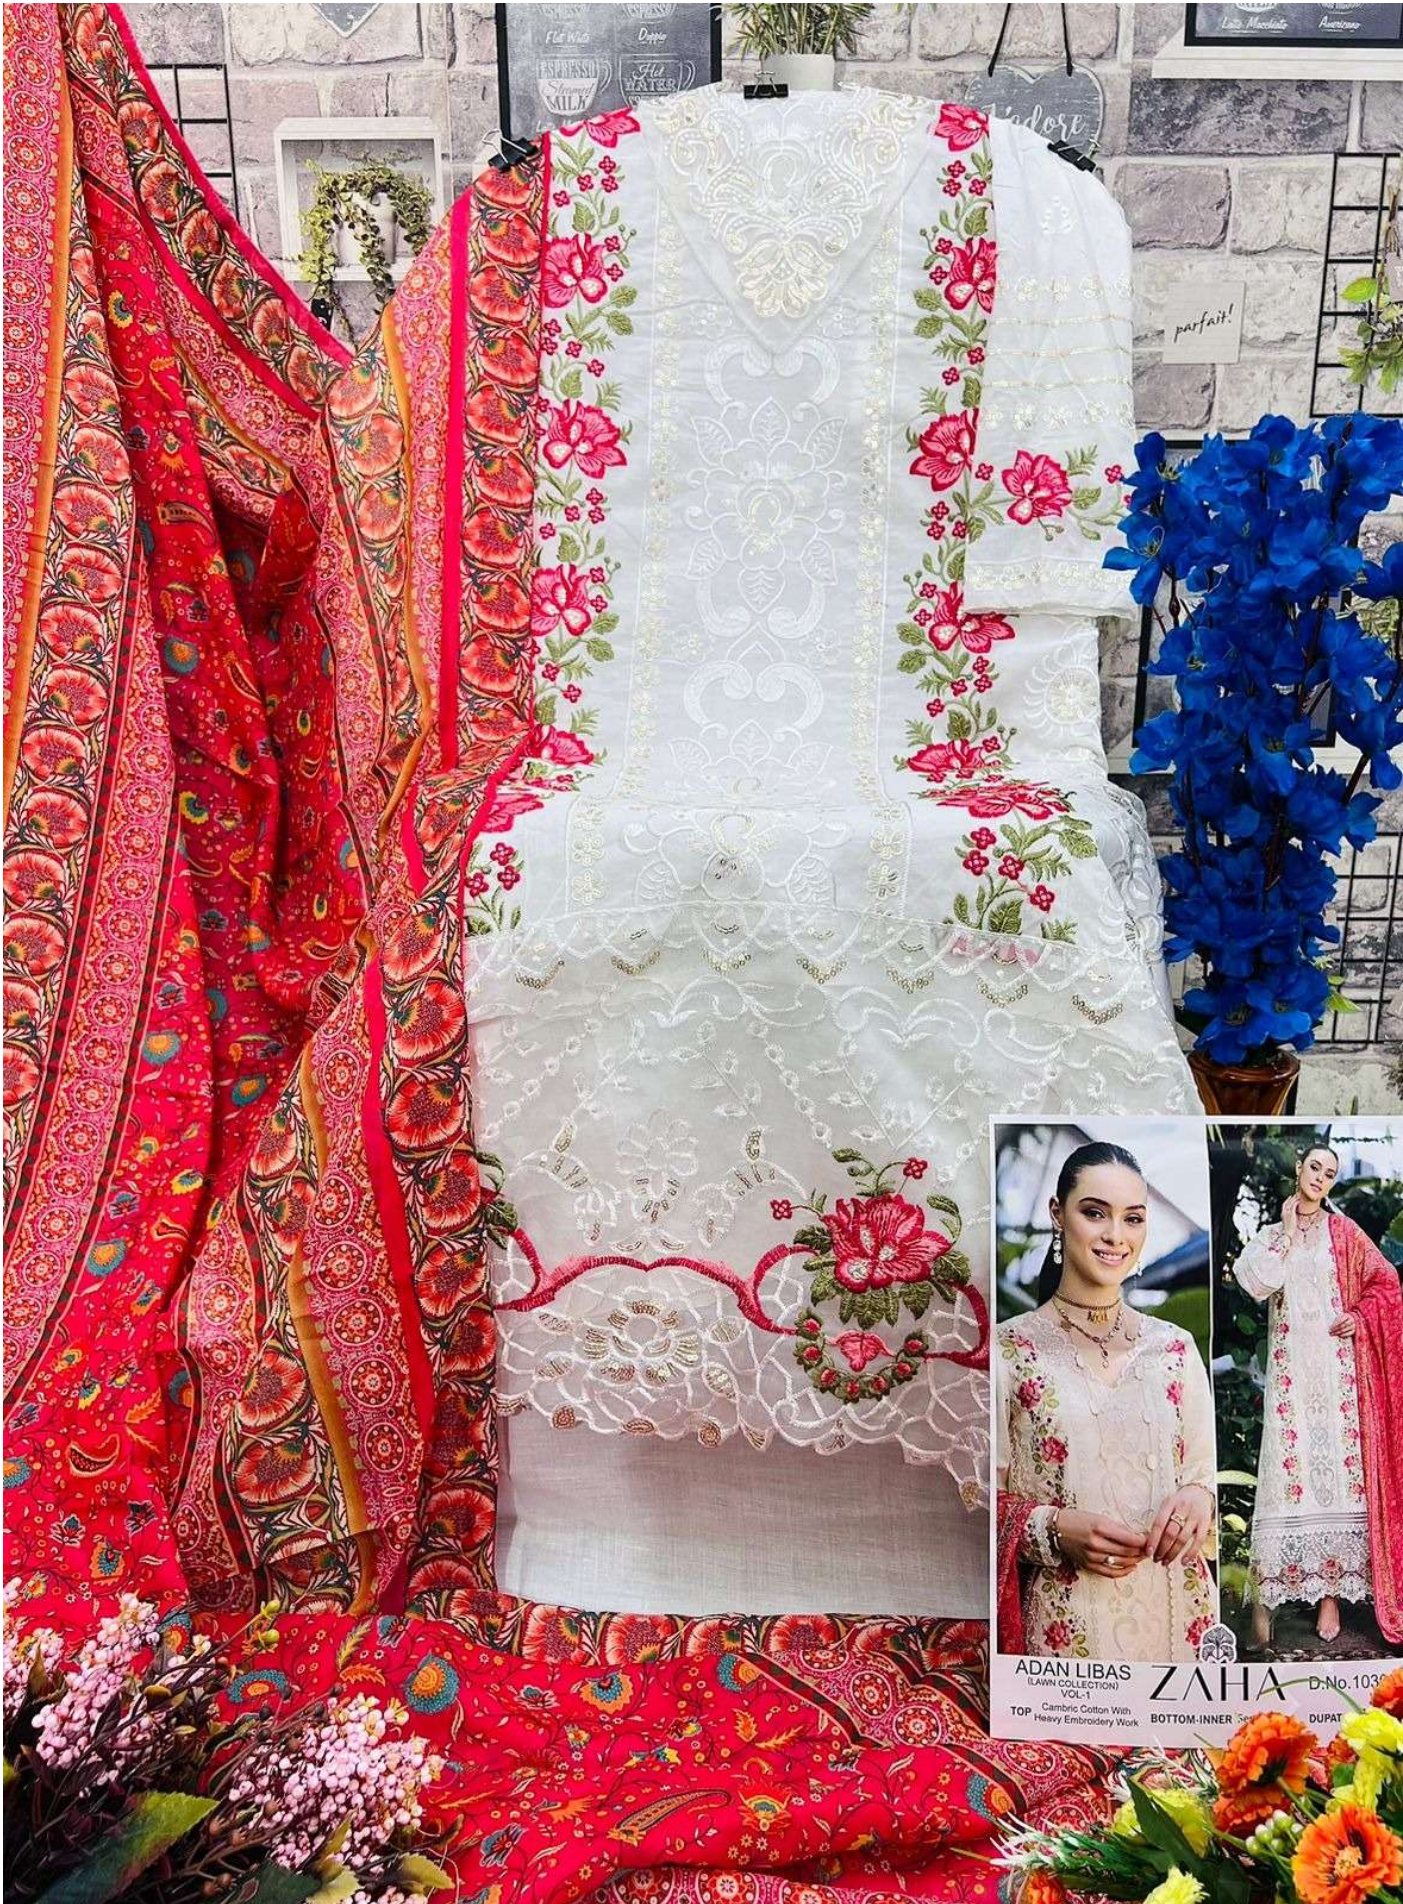

**BOTTOM-INNER** Semi Lawn

**DUPATTA** Tubby Silk with  
Print

ADAN LIBAS  
(LAWN COLLECTION)  
VOL-1  
TOP - Cambric Cotton With  
Heavy Embroidery Work

ZAHARA  
BOUTIQUE

**ADAN LIBAS**  
(LAWN COLLECTION)  
VOL-1

**ZAHA**

**D.No.10306**

**TOP** Cambric Cotton With  
Heavy Embroidery Work

**BOTTOM-INNER** Semi Lawn

**DUPATTA** Tubby Silk with  
Print

ADAN LIBAS (LAWN COLLECTION) VOL-1 ZAHA D.No. 103  
TOP: Cambric Cotton With Heavy Embroidery Work BOTTOM: INNER DUPAT

**ADAN LIBAS**  
(LAWN COLLECTION)  
VOL-1

**ZAHA**

D.No.10307

**TOP** Cambric Cotton With  
Heavy Embroidery Work

**BOTTOM-INNER** Semi Lawn

**DUPATTA** Tubby Silk with  
Print

ADAN LIBAS  
(LAWN COLLECTION)  
VOL-1  
ZAHARA  
TOP Cambric Cotton With Heavy Embroidery Work  
BOTTOM-INNE

# ADAN LIBAS

(LAWN COLLECTION)  
VOL-1

**TOP** Cambric Cotton With Heavy Embroidery Work

**BOTTOM-INNER** Semi Lawn **DUPATTA** Tubby Silk with Print

10305

10306

10307