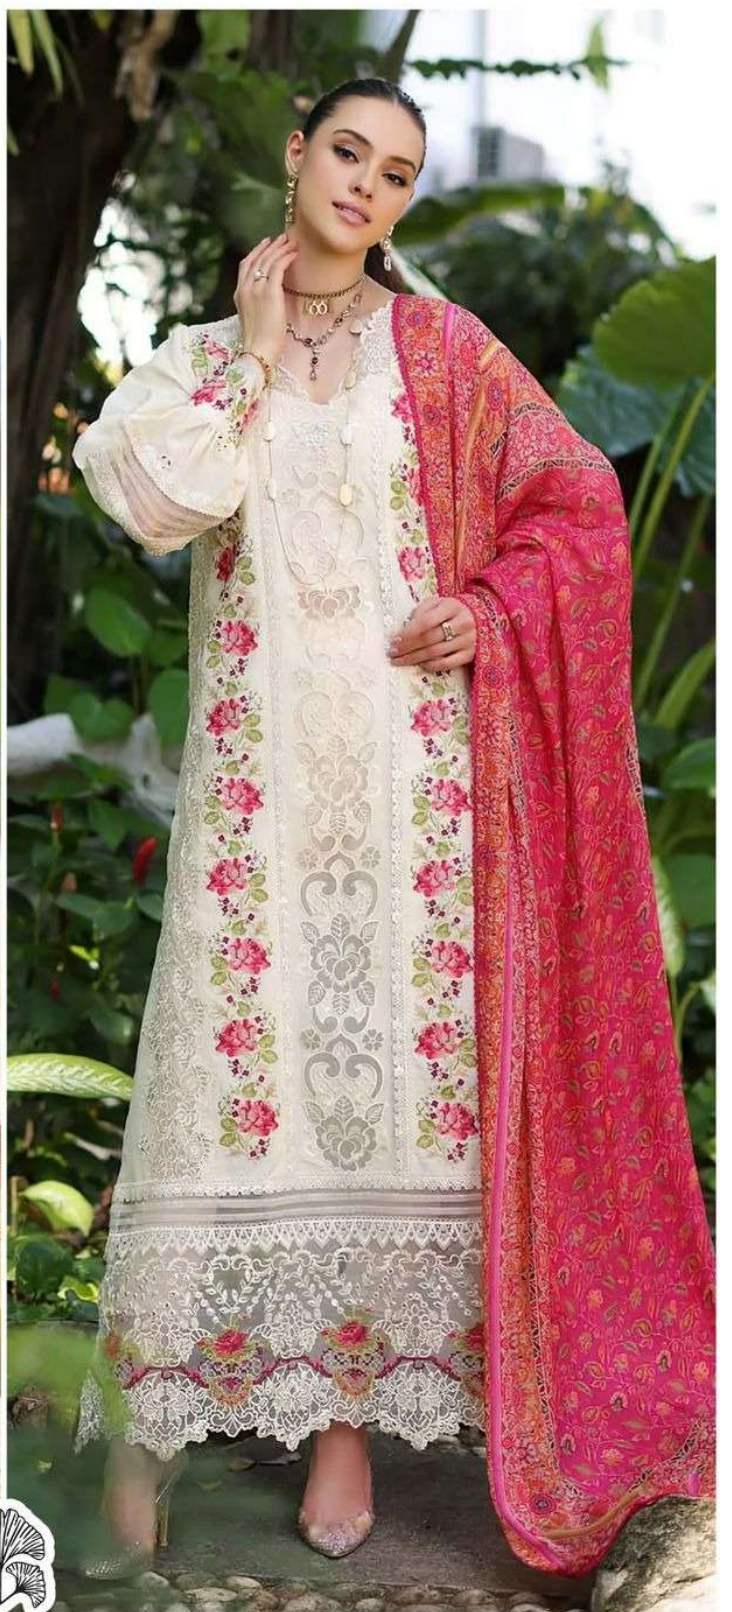

ZAHA

ADAN LIBAS

(LAWN COLLECTION)

VOL-1

**ADAN LIBAS**  
(LAWN COLLECTION)  
VOL-1

**ZAHA**

**D.No.10305**

**TOP** Cambric Cotton With  
Heavy Embroidery Work

**BOTTOM-INNER** Semi Lawn

**DUPATTA** Tubby Silk with  
Print

ADAN LIBAS  
(LAWN COLLECTION)  
VOL-1  
TOP - Cambric Cotton With  
Heavy Embroidery Work

**ZAHARA**  
BOUTIQUE

**ADAN LIBAS**  
(LAWN COLLECTION)  
VOL-1

**ZAHA**

D.No.10306

**TOP** Cambric Cotton With  
Heavy Embroidery Work

**BOTTOM-INNER** Semi Lawn

**DUPATTA** Tubby Silk with  
Print

ADAN LIBAS  
(LAWN COLLECTION)  
VOL-1  
ZAHA D.No. 103

TOP: Cambric Cotton With Heavy Embroidery Work  
BOTTOM: INNER SLEEVE DUPAT

**ADAN LIBAS**  
(LAWN COLLECTION)  
VOL-1

**ZAHA**

D.No.10307

**TOP** Cambric Cotton With  
Heavy Embroidery Work

**BOTTOM-INNER** Semi Lawn

**DUPATTA** Tubby Silk with  
Print

ADAN LIBAS  
(LAWN COLLECTION)  
VOL-1  
TOP: Cambric Cotton With Heavy Embroidery Work  
BOTTOM: INNE