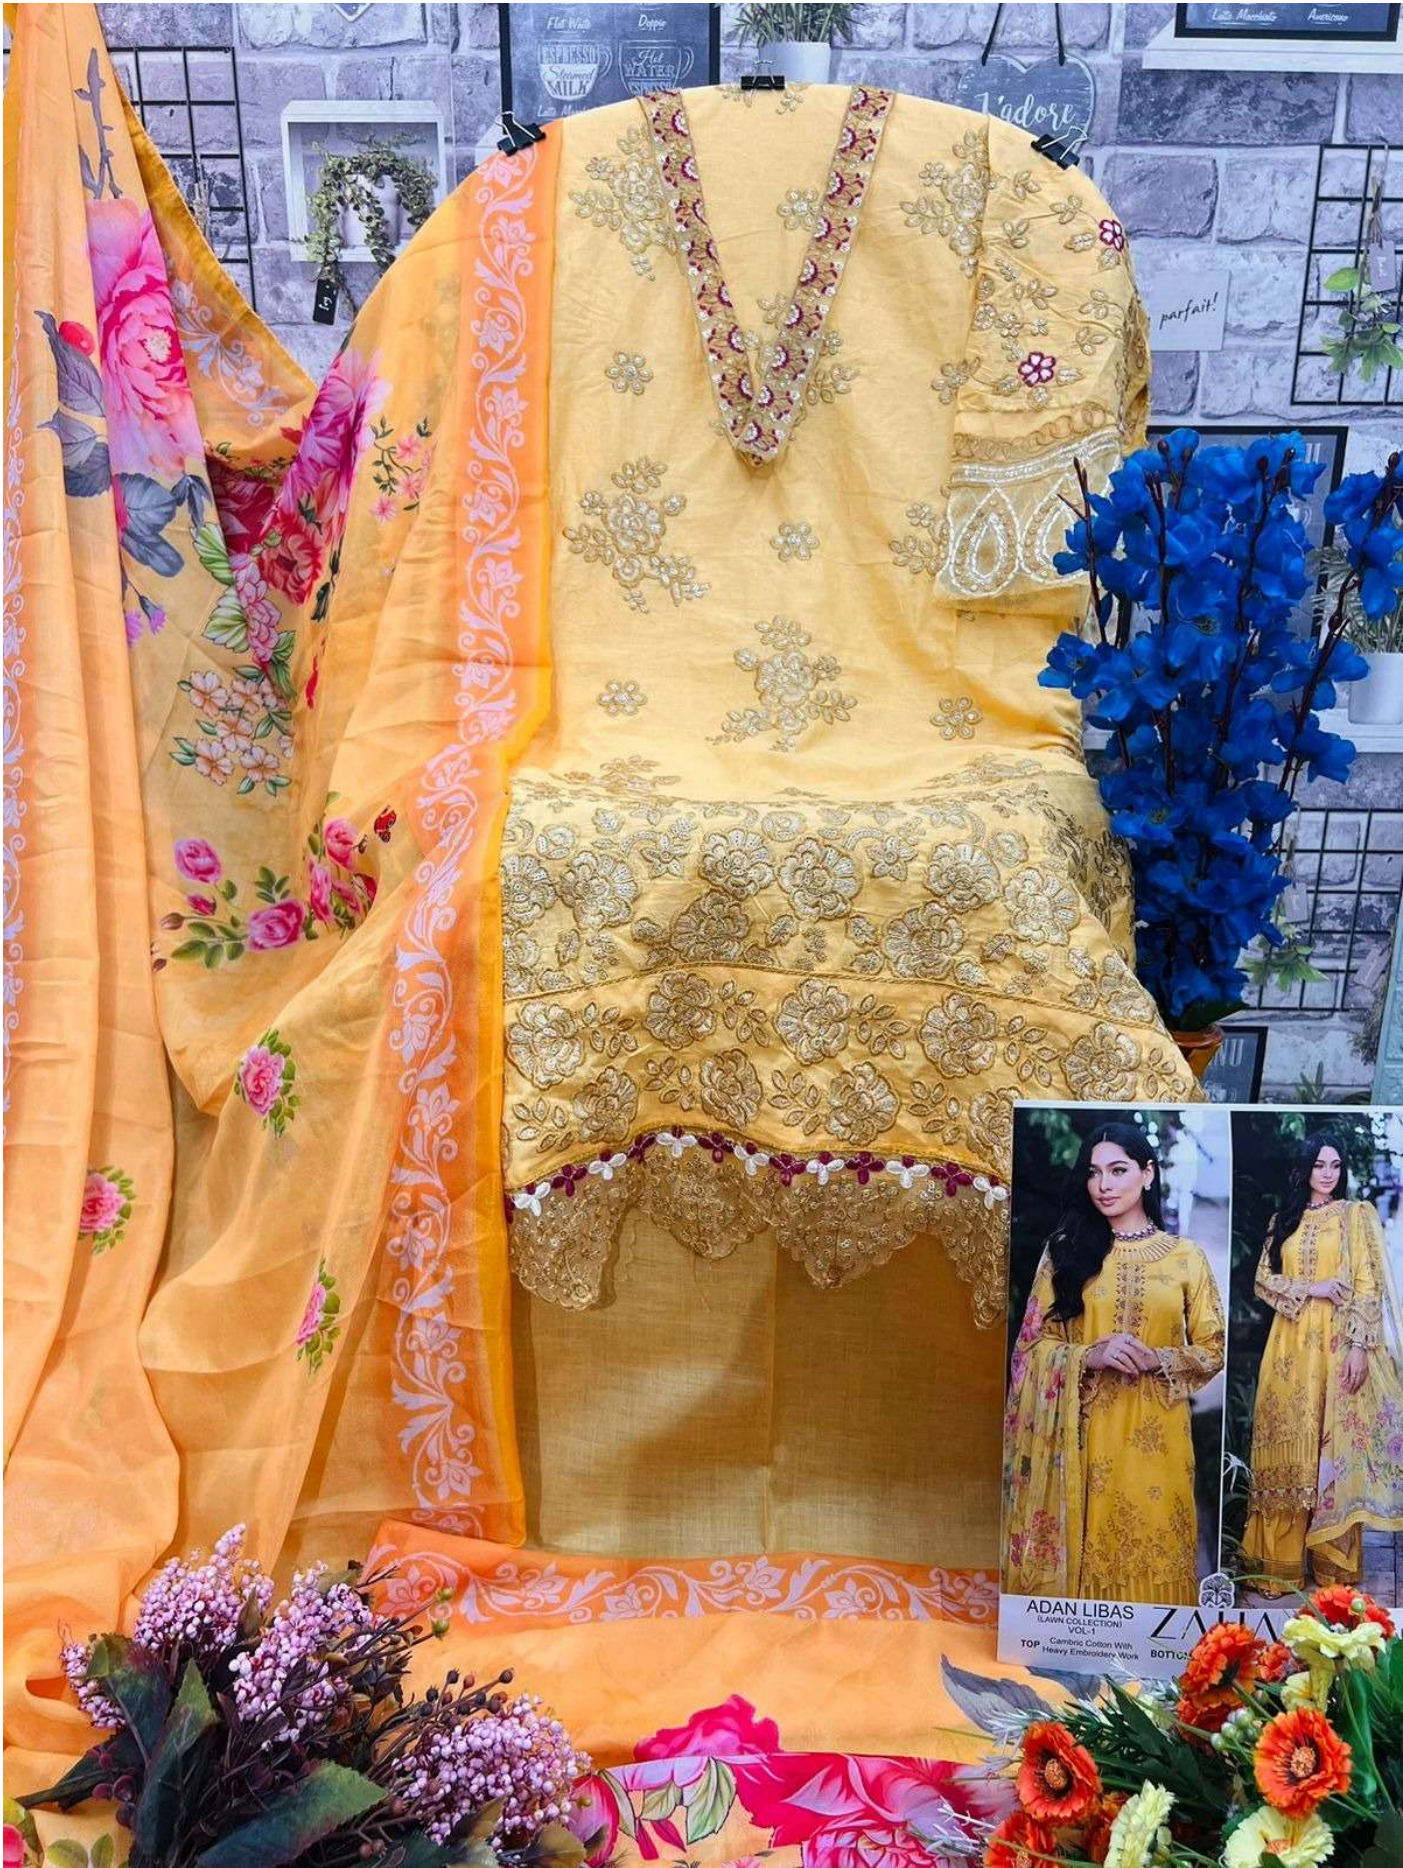

ZAHA

ADAN LIBAS

(LAWN COLLECTION)

VOL-1

ADAN LIBAS
(LAWN COLLECTION)
VOL-1

ZAHA

D.No.10305

TOP Cambric Cotton With
Heavy Embroidery Work

BOTTOM-INNER Semi Lawn

DUPATTA Tubby Silk with
Print

ADAN LIBAS
(LAWN COLLECTION)
VOL-1
TOP - Cambric Cotton With
Heavy Embroidery Work

ZAHARA
BOUTIQUE

ADAN LIBAS
(LAWN COLLECTION)
VOL-1

ZAHA

D.No.10306

TOP Cambric Cotton With
Heavy Embroidery Work

BOTTOM-INNER Semi Lawn

DUPATTA Tubby Silk with
Print

ADAN LIBAS
(LAWN COLLECTION)
VOL-1
ZAHA D.No. 103

TOP: Cambric Cotton With Heavy Embroidery Work
BOTTOM: INNER S... DUPAT

ADAN LIBAS
(LAWN COLLECTION)
VOL-1

ADAN LIBAS

(LAWN COLLECTION)
VOL-1

TOP Cambric Cotton With Heavy Embroidery Work

BOTTOM-INNER Semi Lawn **DUPATTA** Tubby Silk with Print

10305

10306

10307