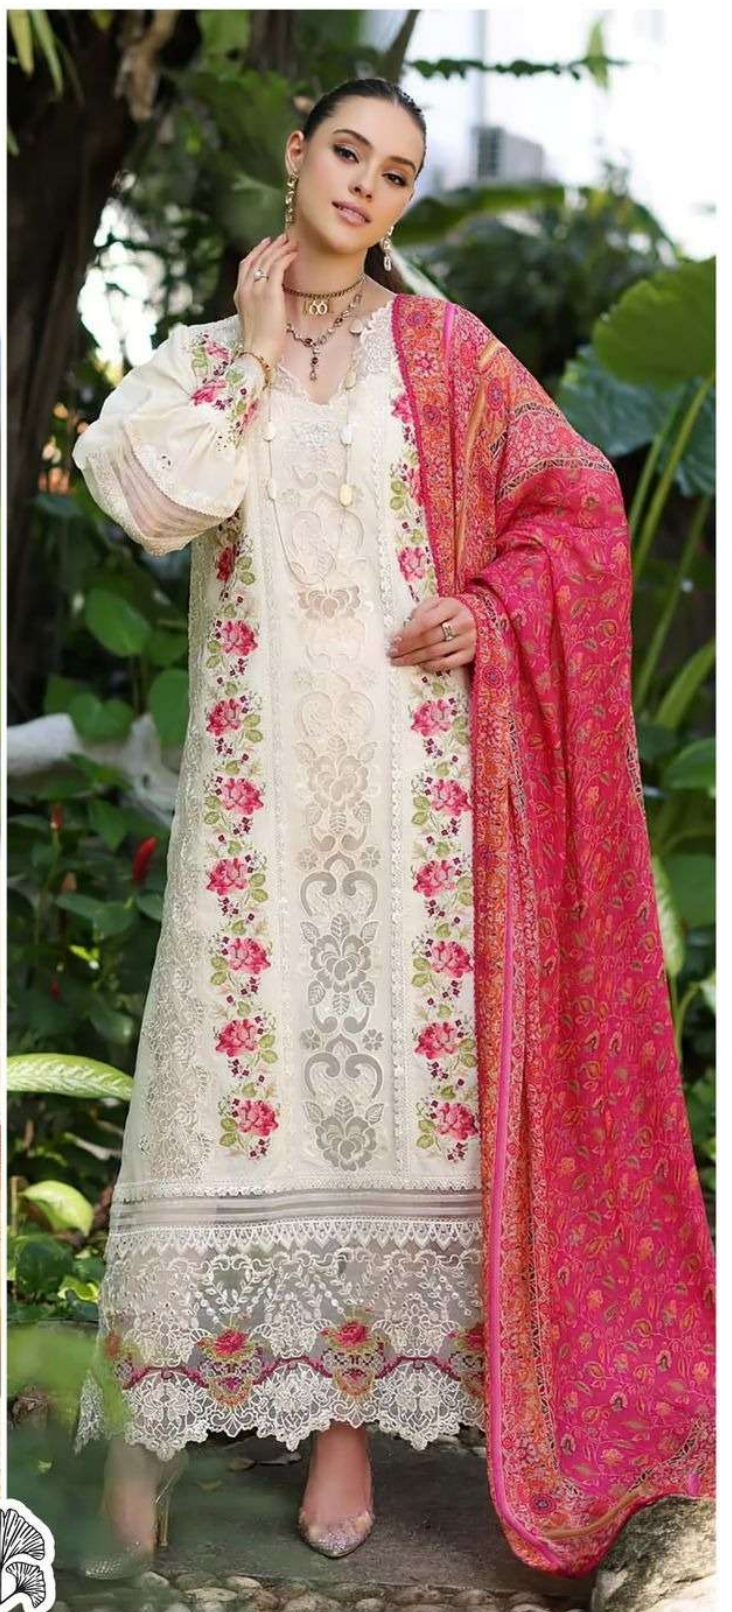

ZAHA

ADAN LIBAS

(LAWN COLLECTION)

VOL-1

**ADAN LIBAS**  
(LAWN COLLECTION)  
VOL-1

**ZAHA**

**D.No.10305**

**TOP** Cambric Cotton With  
Heavy Embroidery Work

**BOTTOM-INNER** Semi Lawn

**DUPATTA** Tubby Silk with  
Print

ADAN LIBAS  
(LAWN COLLECTION)  
VOL-1  
TOP - Cambric Cotton With  
Heavy Embroidery Work

ZAHARA  
BOUTIQUE

**ADAN LIBAS**  
(LAWN COLLECTION)  
VOL-1

**ZAHA**

**D.No.10306**

**TOP** Cambric Cotton With  
Heavy Embroidery Work

**BOTTOM-INNER** Semi Lawn

**DUPATTA** Tubby Silk with  
Print

ADAN LIBAS (LAWN COLLECTION) VOL-1 ZAHA D.No. 103  
TOP: Cambric Cotton With Heavy Embroidery Work BOTTOM: INNER DUPAT

**ADAN LIBAS**  
(LAWN COLLECTION)  
VOL-1

**ZAHA**

D.No.10307

**TOP** Cambric Cotton With  
Heavy Embroidery Work

**BOTTOM-INNER** Semi Lawn

**DUPATTA** Tubby Silk with  
Print

ADAN LIBAS  
(LAWN COLLECTION)  
VOL-1  
ZAHARA  
TOP Cambric Cotton With Heavy Embroidery Work  
BOTTOM-INNE