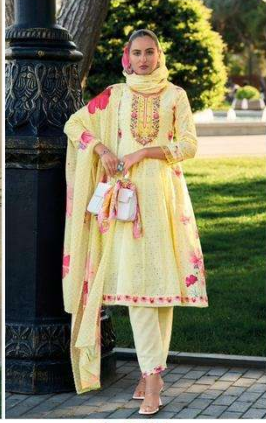

KAILEE

for women

INDIAN ETHNIC WEAR

Tasavvir
تَصَوِّر

KAILEE™

fashion

100% COTTON WEAVE

* 42713 * *Being trendy is dangerous. I've never been trendy, which is why I've never really fallen out of favour*

KAILEE™

fashion

ESTABLISHED 2018

I love the English aesthetic; in a way, I feel it is close to my own, a beautiful chaos; it is a powerful mix of the past and the present

* 42715 *

* 42711 *

* 42712 *

* 42713 *

* 42714 *

* 42715 *

KALEE
Fashion
ARABIC EMBROID MERE

Tasavvur
تَصَوُّر