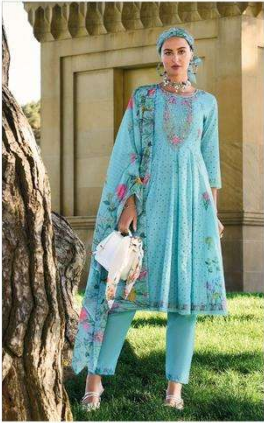

KAILEE

*for women*

INDIAN ETHNIC WEAR

Tasavvir  
تَصَوِّر

KAILEE™

*fashion*

100% COTTON WEAR

\* 42713 \* *Being trendy is dangerous. I've never been trendy, which is why I've never really fallen out of favour*

KAILEE™

fashion

ESTABLISHED 2018

*I love the English aesthetic; in a way, I feel it is close to my own, a beautiful chaos; it is a powerful mix of the past and the present*

✧ 42715 ✧

\* 42711 \*

\* 42712 \*