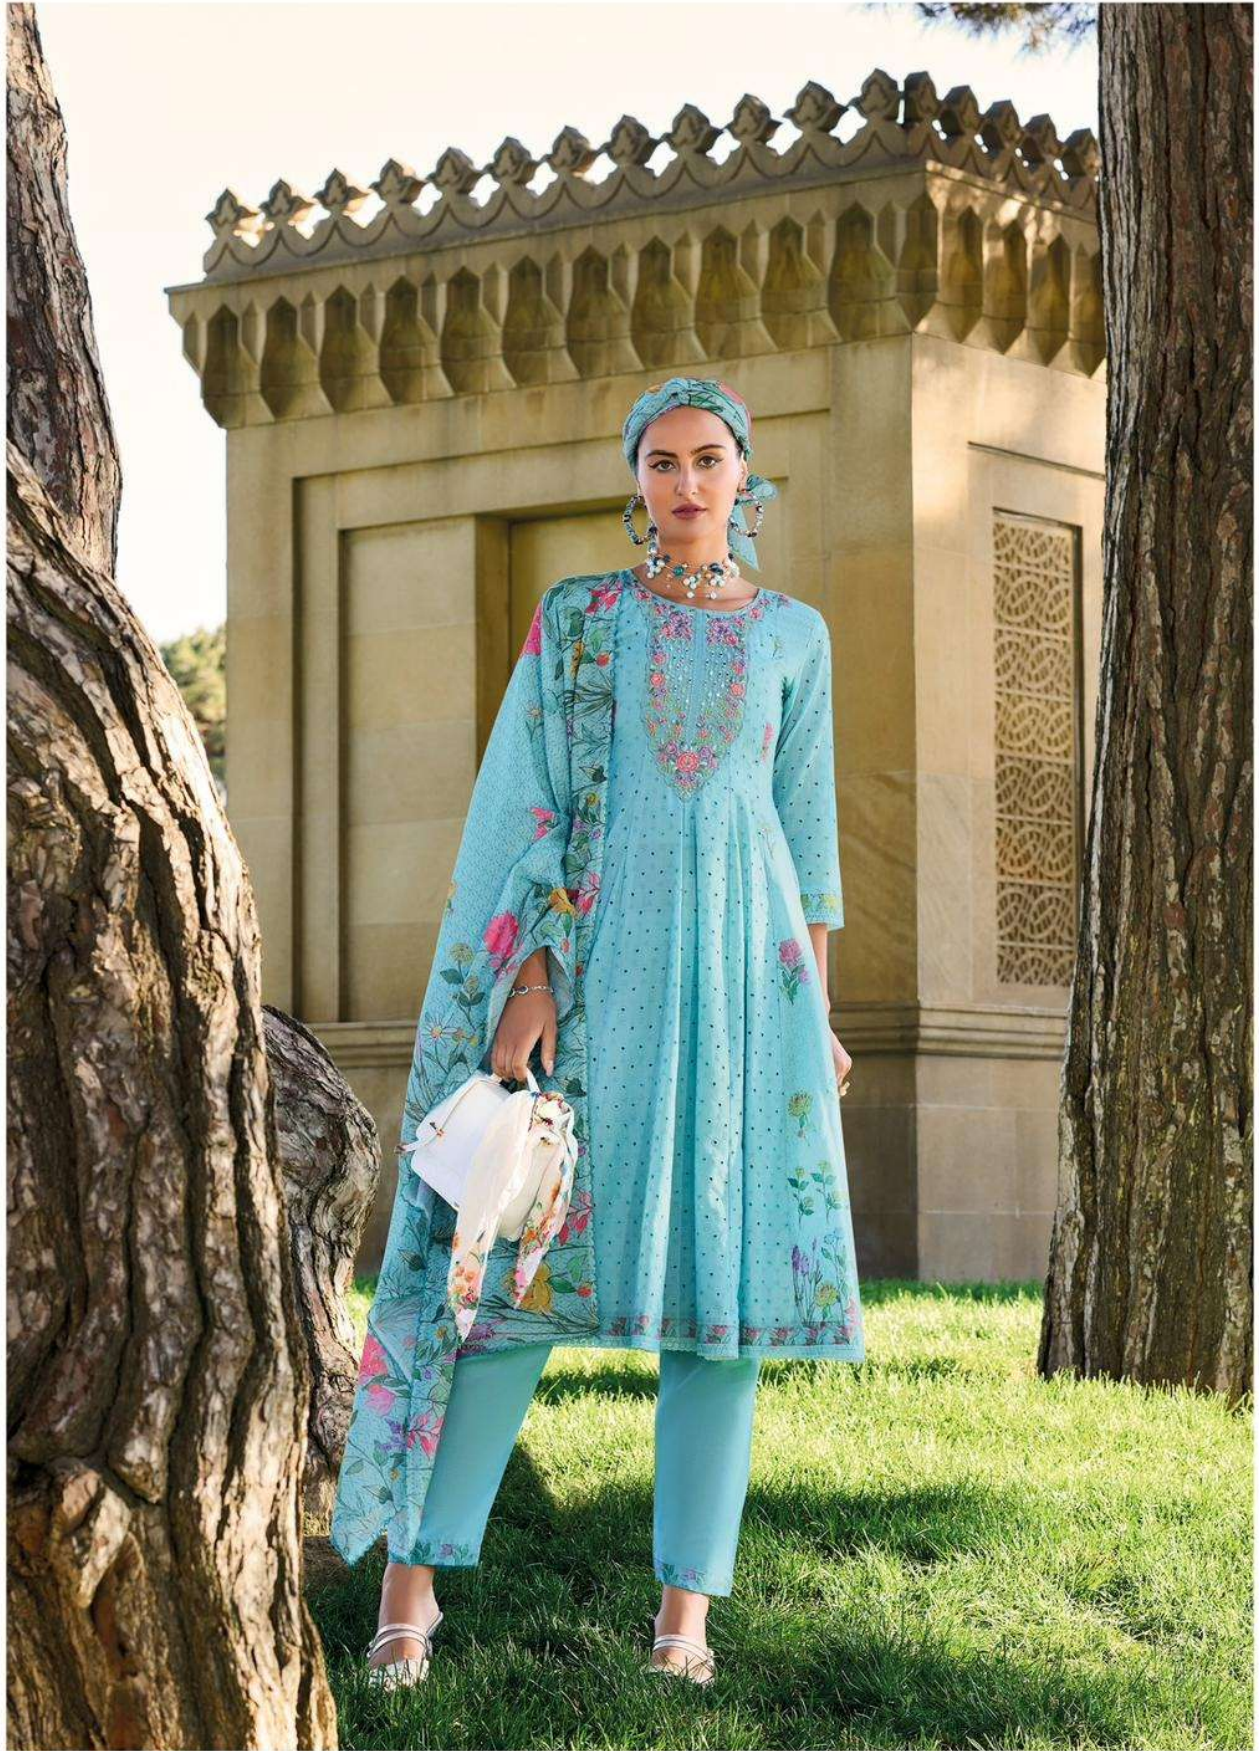

KAILEE

for women

INDIAN ETHNIC WEAR

Tasavvir
تَصَوِّر

KAILEE™

fashion

100% COTTON WEAVE

* 42713 * *Being trendy is dangerous. I've never been trendy, which is why I've never really fallen out of favour*

* 42714 *

* 42715 *

KALEE
Fashion
ARABIC EMBROID MERE

Tasavvur
تَصَوُّر