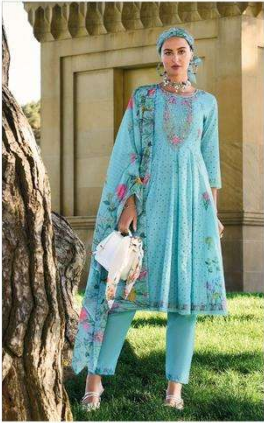

KAILEE

for women

INDIAN ETHNIC WEAR

Tasavvir
تَصَوِّر

KAILEE™

fashion

100% COTTON WEAVE

* 42713 * *Being trendy is dangerous. I've never been trendy, which is why I've never really fallen out of favour*

KAILEE™

fashion

ESTABLISHED 2018

I love the English aesthetic; in a way, I feel it is close to my own, a beautiful chaos; it is a powerful mix of the past and the present

* 42715 *

* 42711 *

* 42712 *

* 42713 *

* 42714 *

* 42715 *

KALEE
Fashion
ARABIC EMBROID MERE

Tasavvur
تَصَوُّر