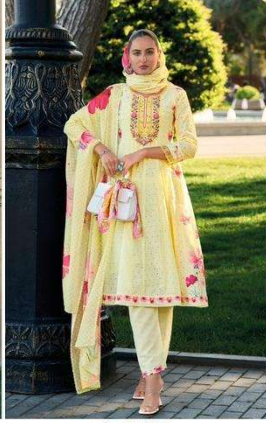

KAILEE

*for women*

INDIAN ETHNIC WEAR

Tasavvir  
تَصَوِّر

KAILEE™

*fashion*

100% COTTON WEAR

\* 42713 \* *Being trendy is dangerous. I've never been trendy, which is why I've never really fallen out of favour*

KAILEE™

fashion

ESTABLISHED 2018

*I love the English aesthetic; in a way, I feel it is close to my own, a beautiful chaos; it is a powerful mix of the past and the present*

✧ 42715 ✧

\* 42711 \*

\* 42712 \*