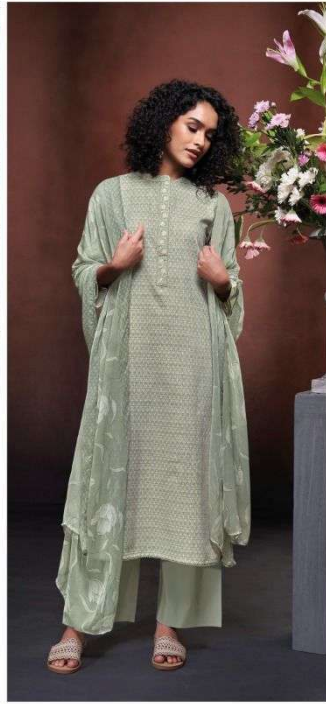

S2745-B

Ganga®
Devanshi
S2745- A/B/C/D