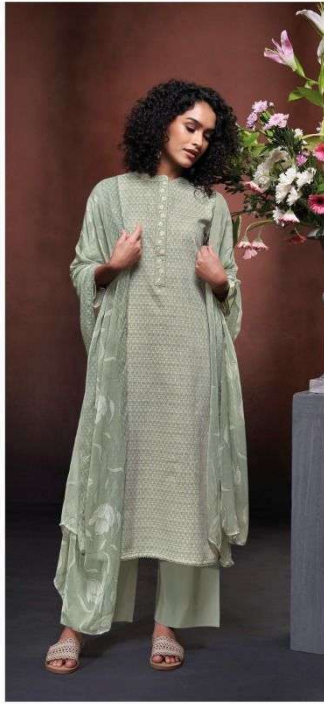

S2745-B

Ganga®
Devanshi
S2745- A/B/C/D