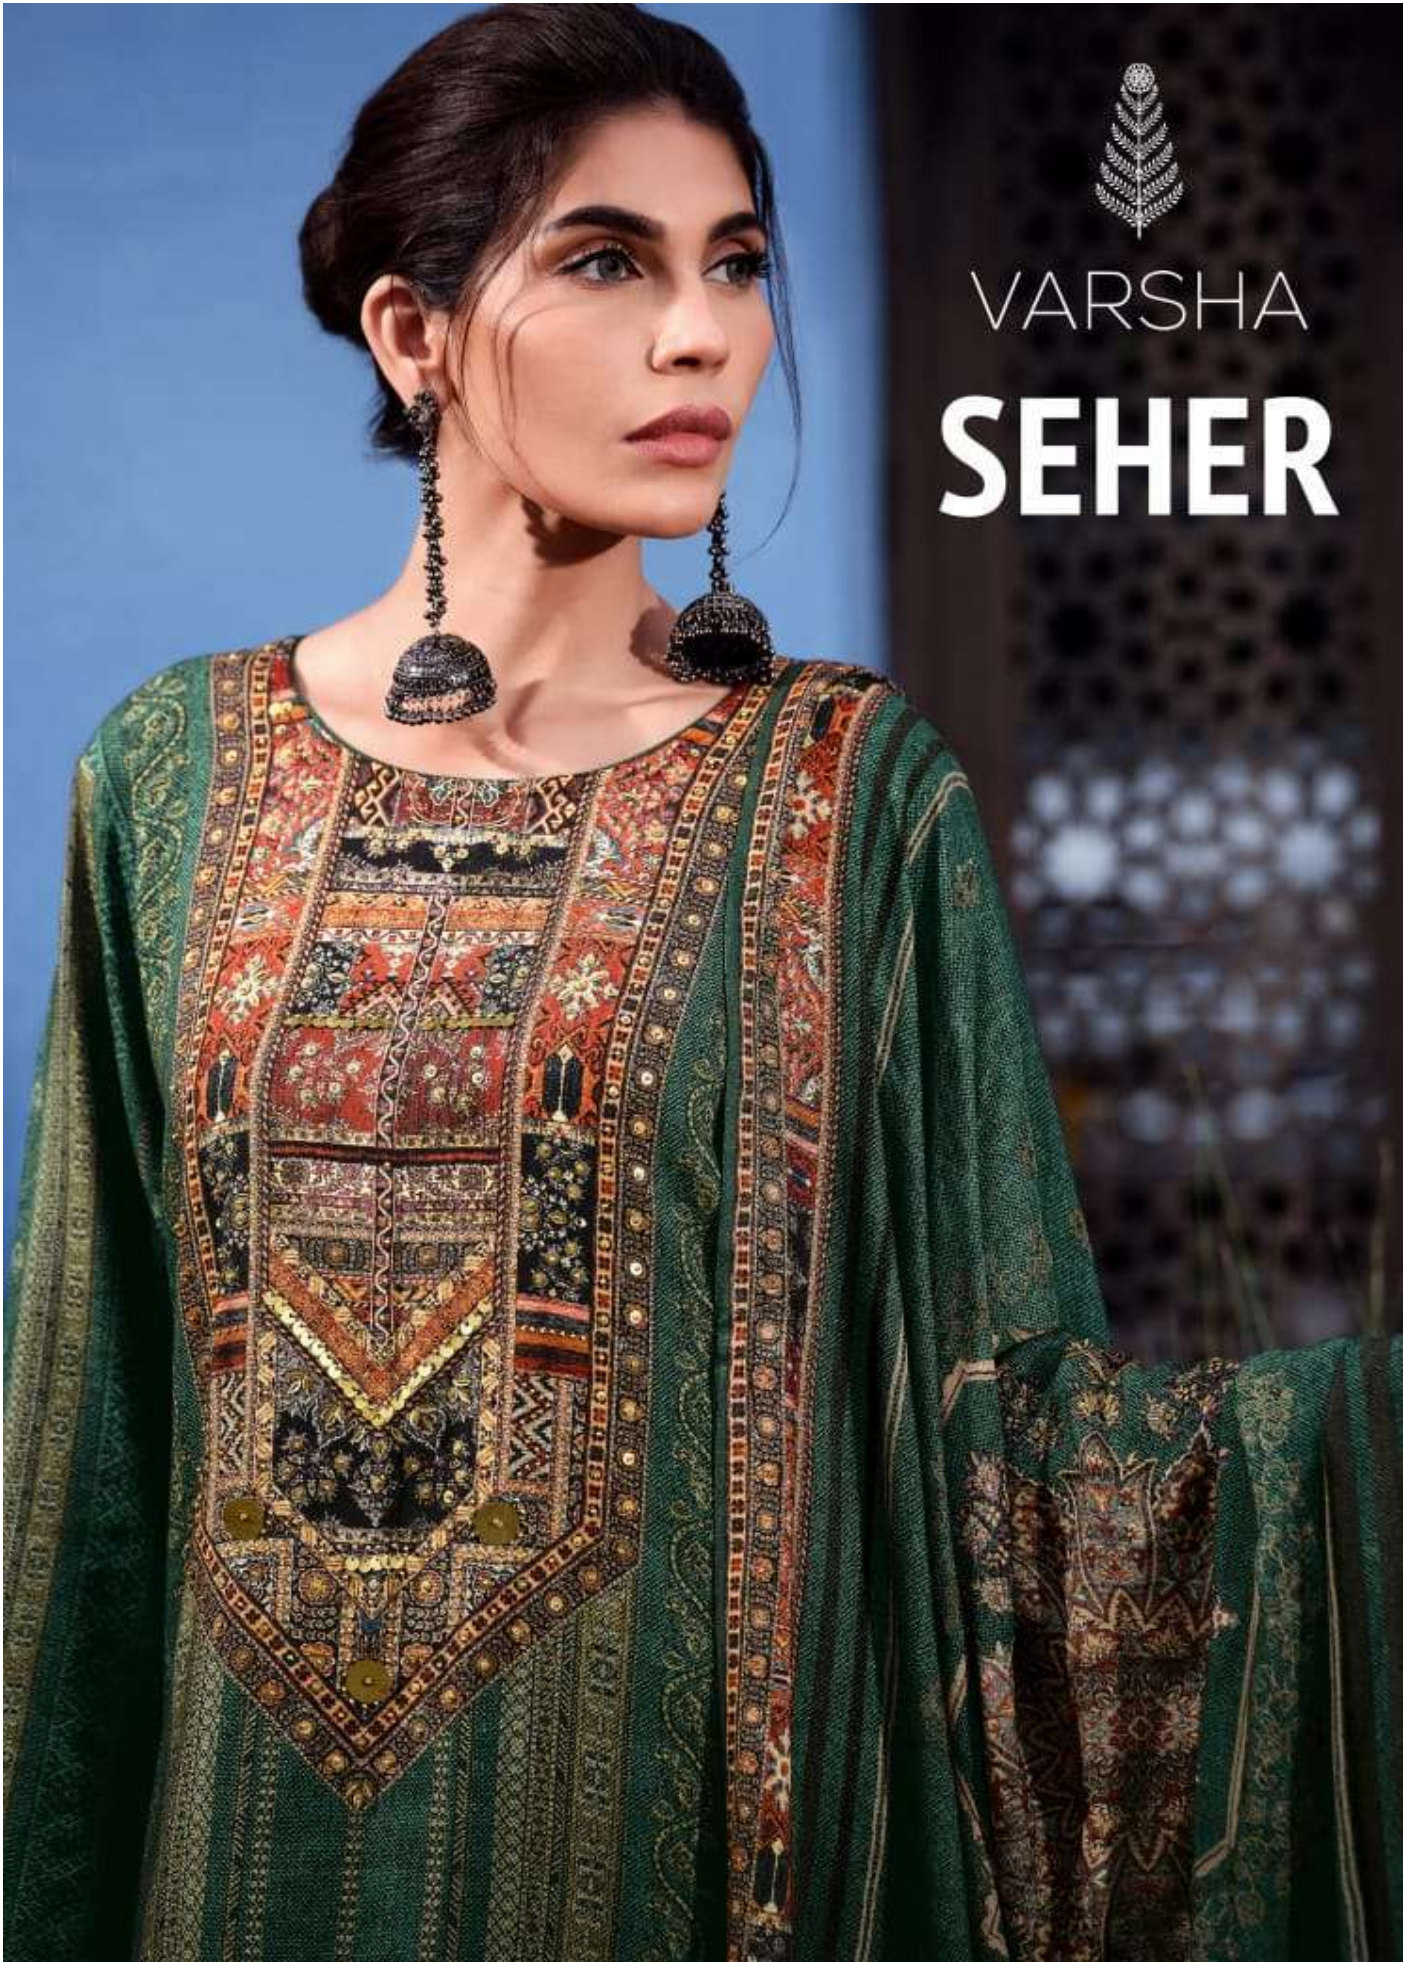

VARSHA

SEHER

VARSHA

SEHER

SR-02

VARSHA
SEHER

DESIGN	PRICE	DESCRIPTION
SR - 01	1095/-	TOP CREPE DIGITALLY PRINTED WITH HANDWORK.
SR - 02	1095/-	-
SR - 03	1095/-	DUPATTA CREPE SOLID.
SR - 04	1095/-	-
		BOTTOM GEORGETTE DIGITALLY PRINTED.

TOTAL AMOUNT : 4,380/-+GST
TOTAL PIECES : 4

VARSHA SEHER

SR-01

SR-02

SR-03

SR-04