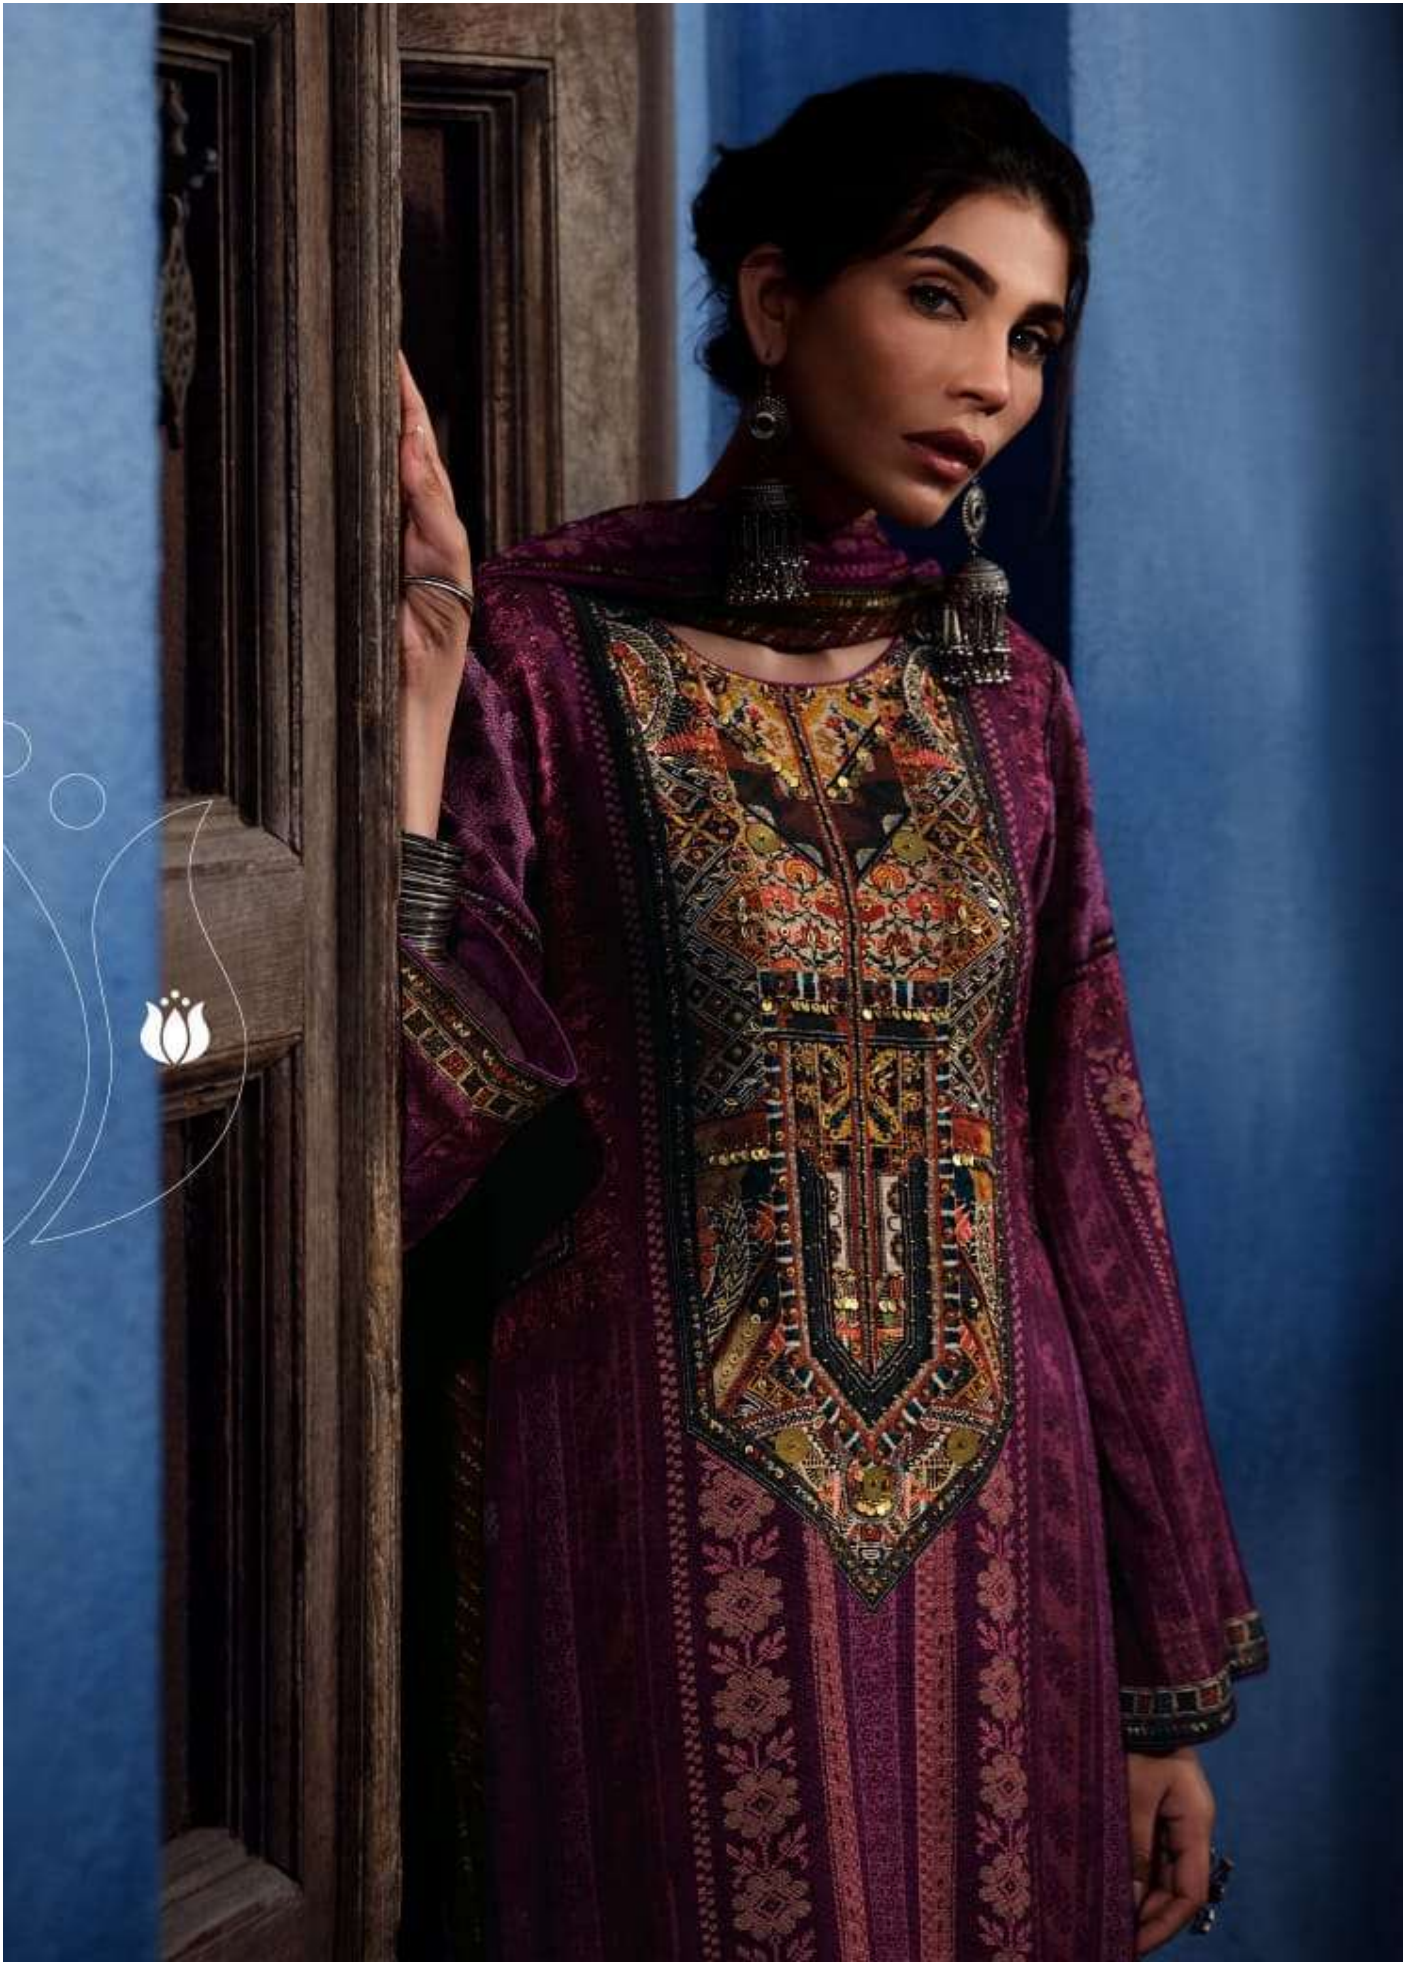

VARSHA

SEHER

VARSHA

SEHER

SR-02

VARSHA
SEHER

DESIGN	PRICE	DESCRIPTION
SR - 01	1095/-	TOP CREPE DIGITALLY PRINTED WITH HANDWORK.
SR - 02	1095/-	-
SR - 03	1095/-	DUPATTA CREPE SOLID.
SR - 04	1095/-	-
		BOTTOM GEORGETTE DIGITALLY PRINTED.

TOTAL AMOUNT : 4,380/-+GST
TOTAL PIECES : 4

VARSHA SEHER

SR-01

SR-02

SR-03

SR-04