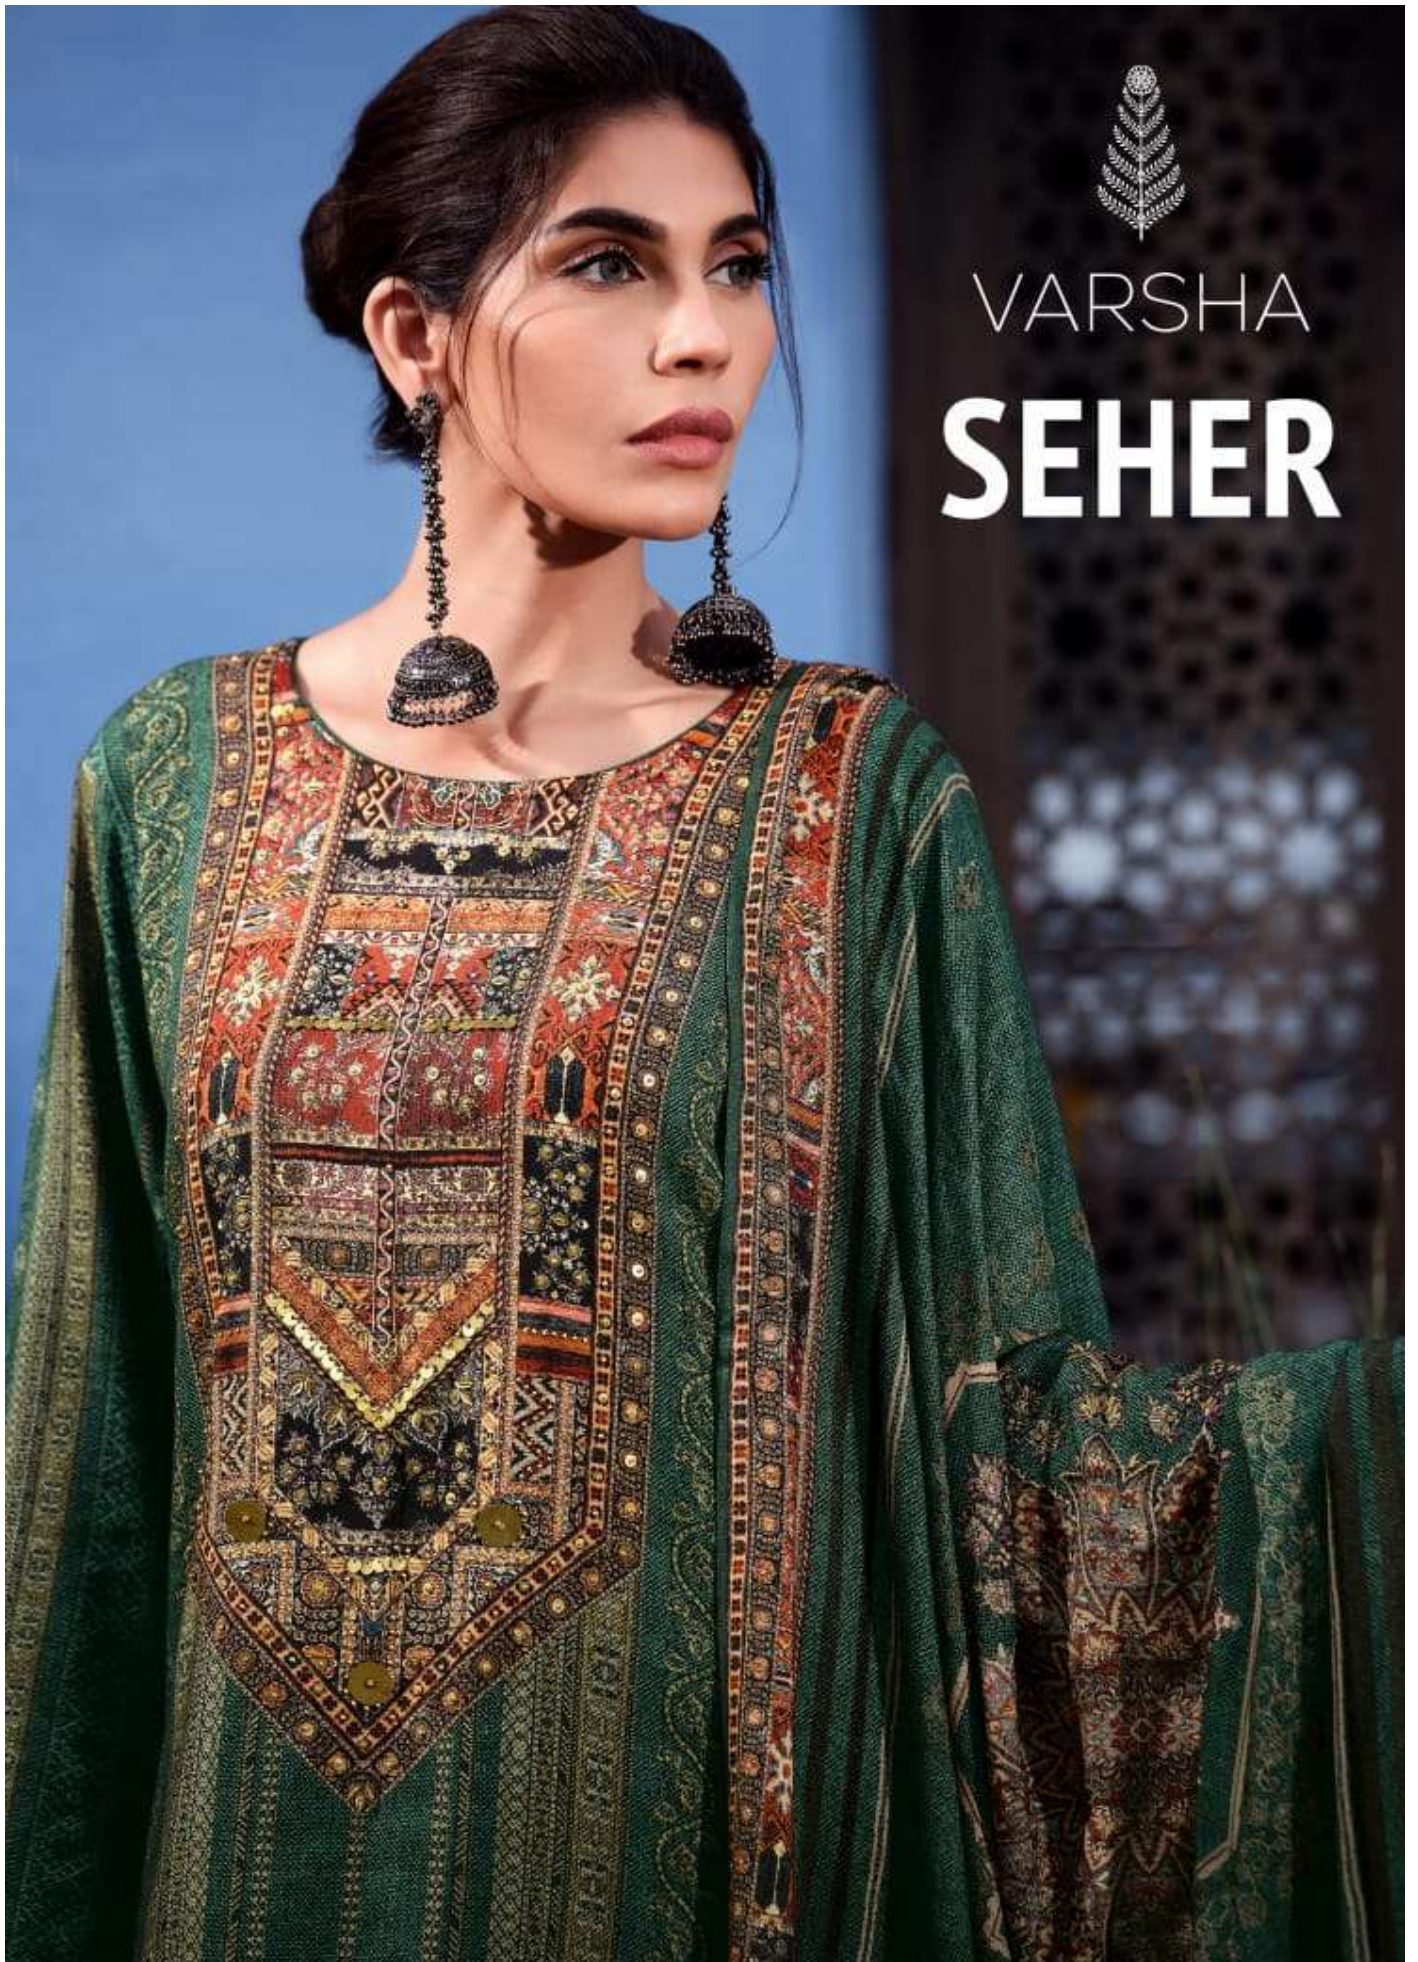

VARSHA

SEHER

VARSHA

SEHER

SR-02

VARSHA
SEHER

DESIGN	PRICE	DESCRIPTION
SR - 01	1095/-	TOP CREPE DIGITALLY PRINTED WITH HANDWORK.
SR - 02	1095/-	-
SR - 03	1095/-	DUPATTA CREPE SOLID.
SR - 04	1095/-	-
		BOTTOM GEORGETTE DIGITALLY PRINTED.

TOTAL AMOUNT : 4,380/-+GST
TOTAL PIECES : 4

VARSHA SEHER

SR-01

SR-02

SR-03

SR-04