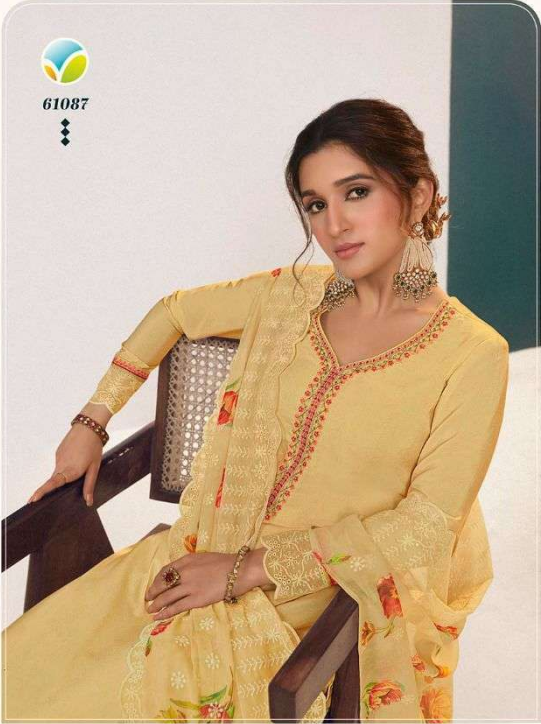

VINAY[®]
VINAY FASHION LLP
Believe it

SILKINA[®]
A Brand by Vinay

ROYAL CREPE-40
A Product by Silkina

vinayfashionllp 
vinay_fashion_llp 
vinayfashion 
vinay fashion llp 

61082
◆◆◆

61085
◆◆◆

61086
◆◆◆

61087

SILKINA

ROYAL CREPE 40

(UNSTITCHED · DRESS MATERIALS)

FABRIC DETAILS

PRODUCT DESCRIPTION	DSN NO.
TOP EMBROIDERED ROYAL CREPE FABRIC WITH DIGITAL PRINT	61081
	61082
	61083
BOTTOM ROYAL CREPE FABRIC	61084
	61085
DUPATTA DIGITAL PRINTED EMBROIDERED SCHIFFLI GEORGETTE DUPATTA	61086
	61087
	61088