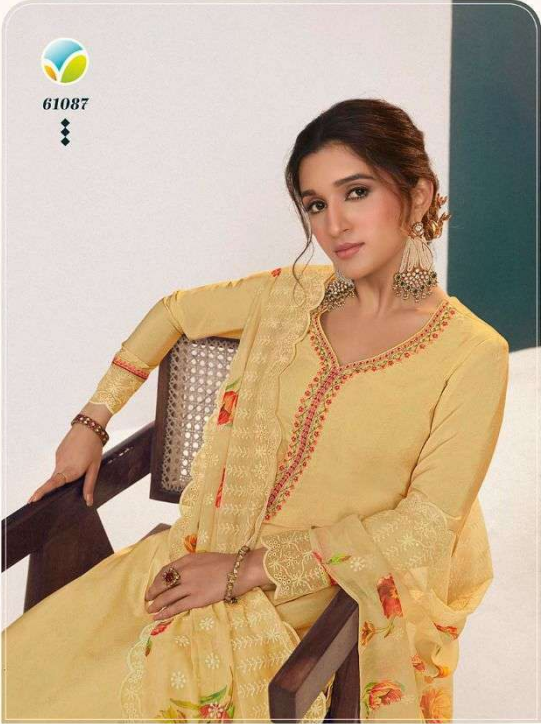

VINAY[®]
VINAY FASHION LLP
Believe it

SILKINA[®]
A Brand by Vinay

ROYAL CREPE-40
A Product by Silkina

vinayfashionllp 
vinay_fashion_llp 
vinayfashion 
vinay fashion llp 

61082
◆◆◆

61085

61086
◆◆◆

61087

SILKINA

ROYAL CREPE 40

(UNSTITCHED · DRESS MATERIALS)

FABRIC DETAILS

PRODUCT DESCRIPTION	DSN NO.
TOP EMBROIDERED ROYAL CREPE FABRIC WITH DIGITAL PRINT	61081
	61082
	61083
BOTTOM ROYAL CREPE FABRIC	61084
	61085
DUPATTA DIGITAL PRINTED EMBROIDERED SCHIFFLI GEORGETTE DUPATTA	61086
	61087
	61088