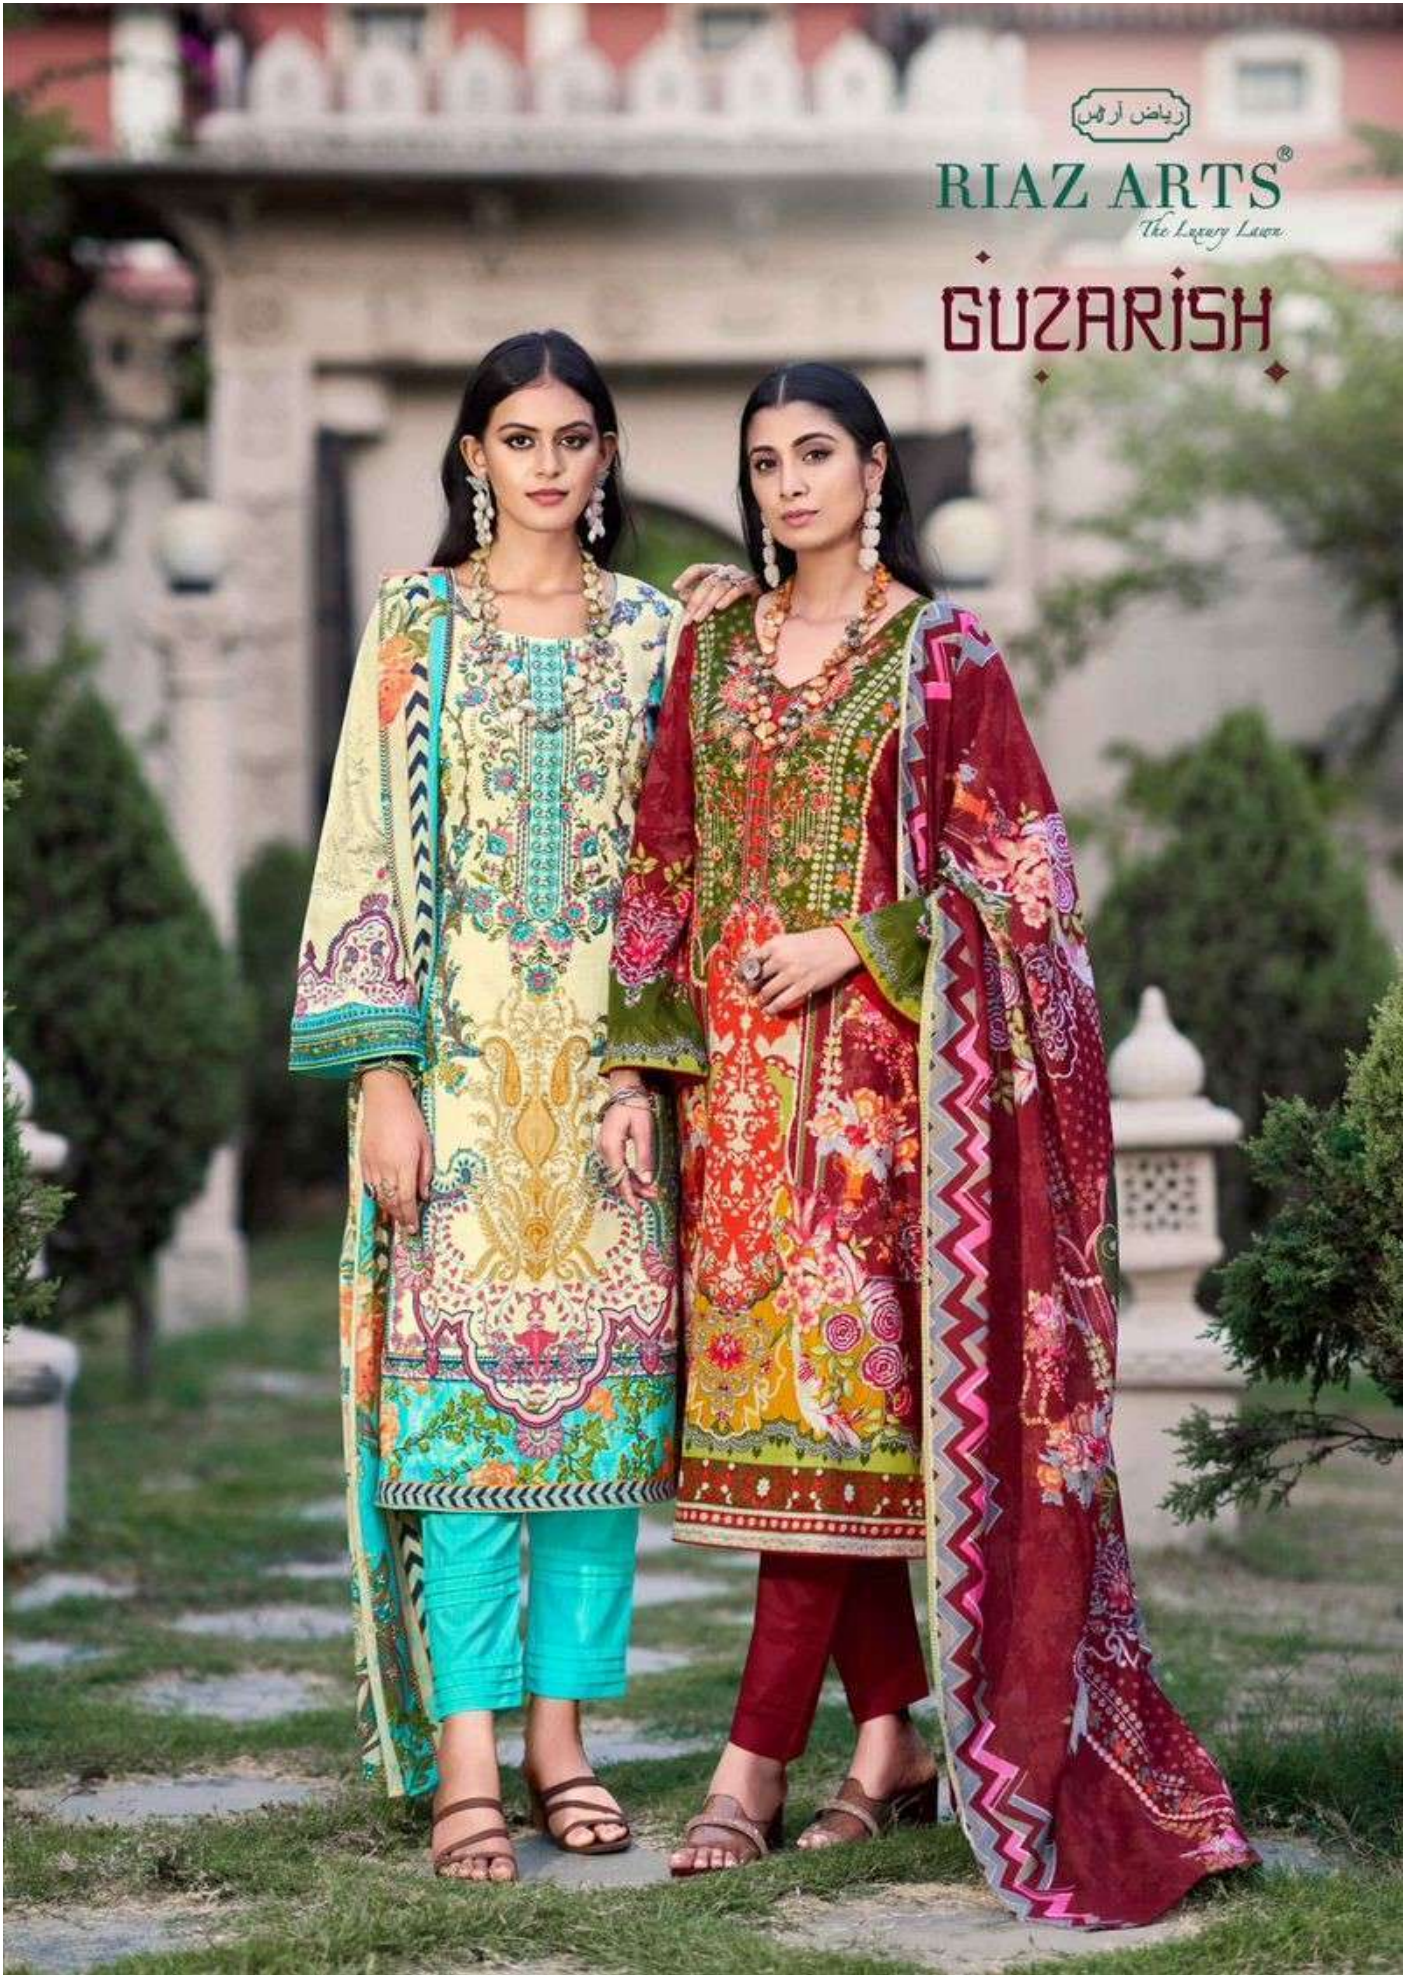

ریاض آرٹس

RIAZ ARTS®
The Luxury Lane.

GUZARISH