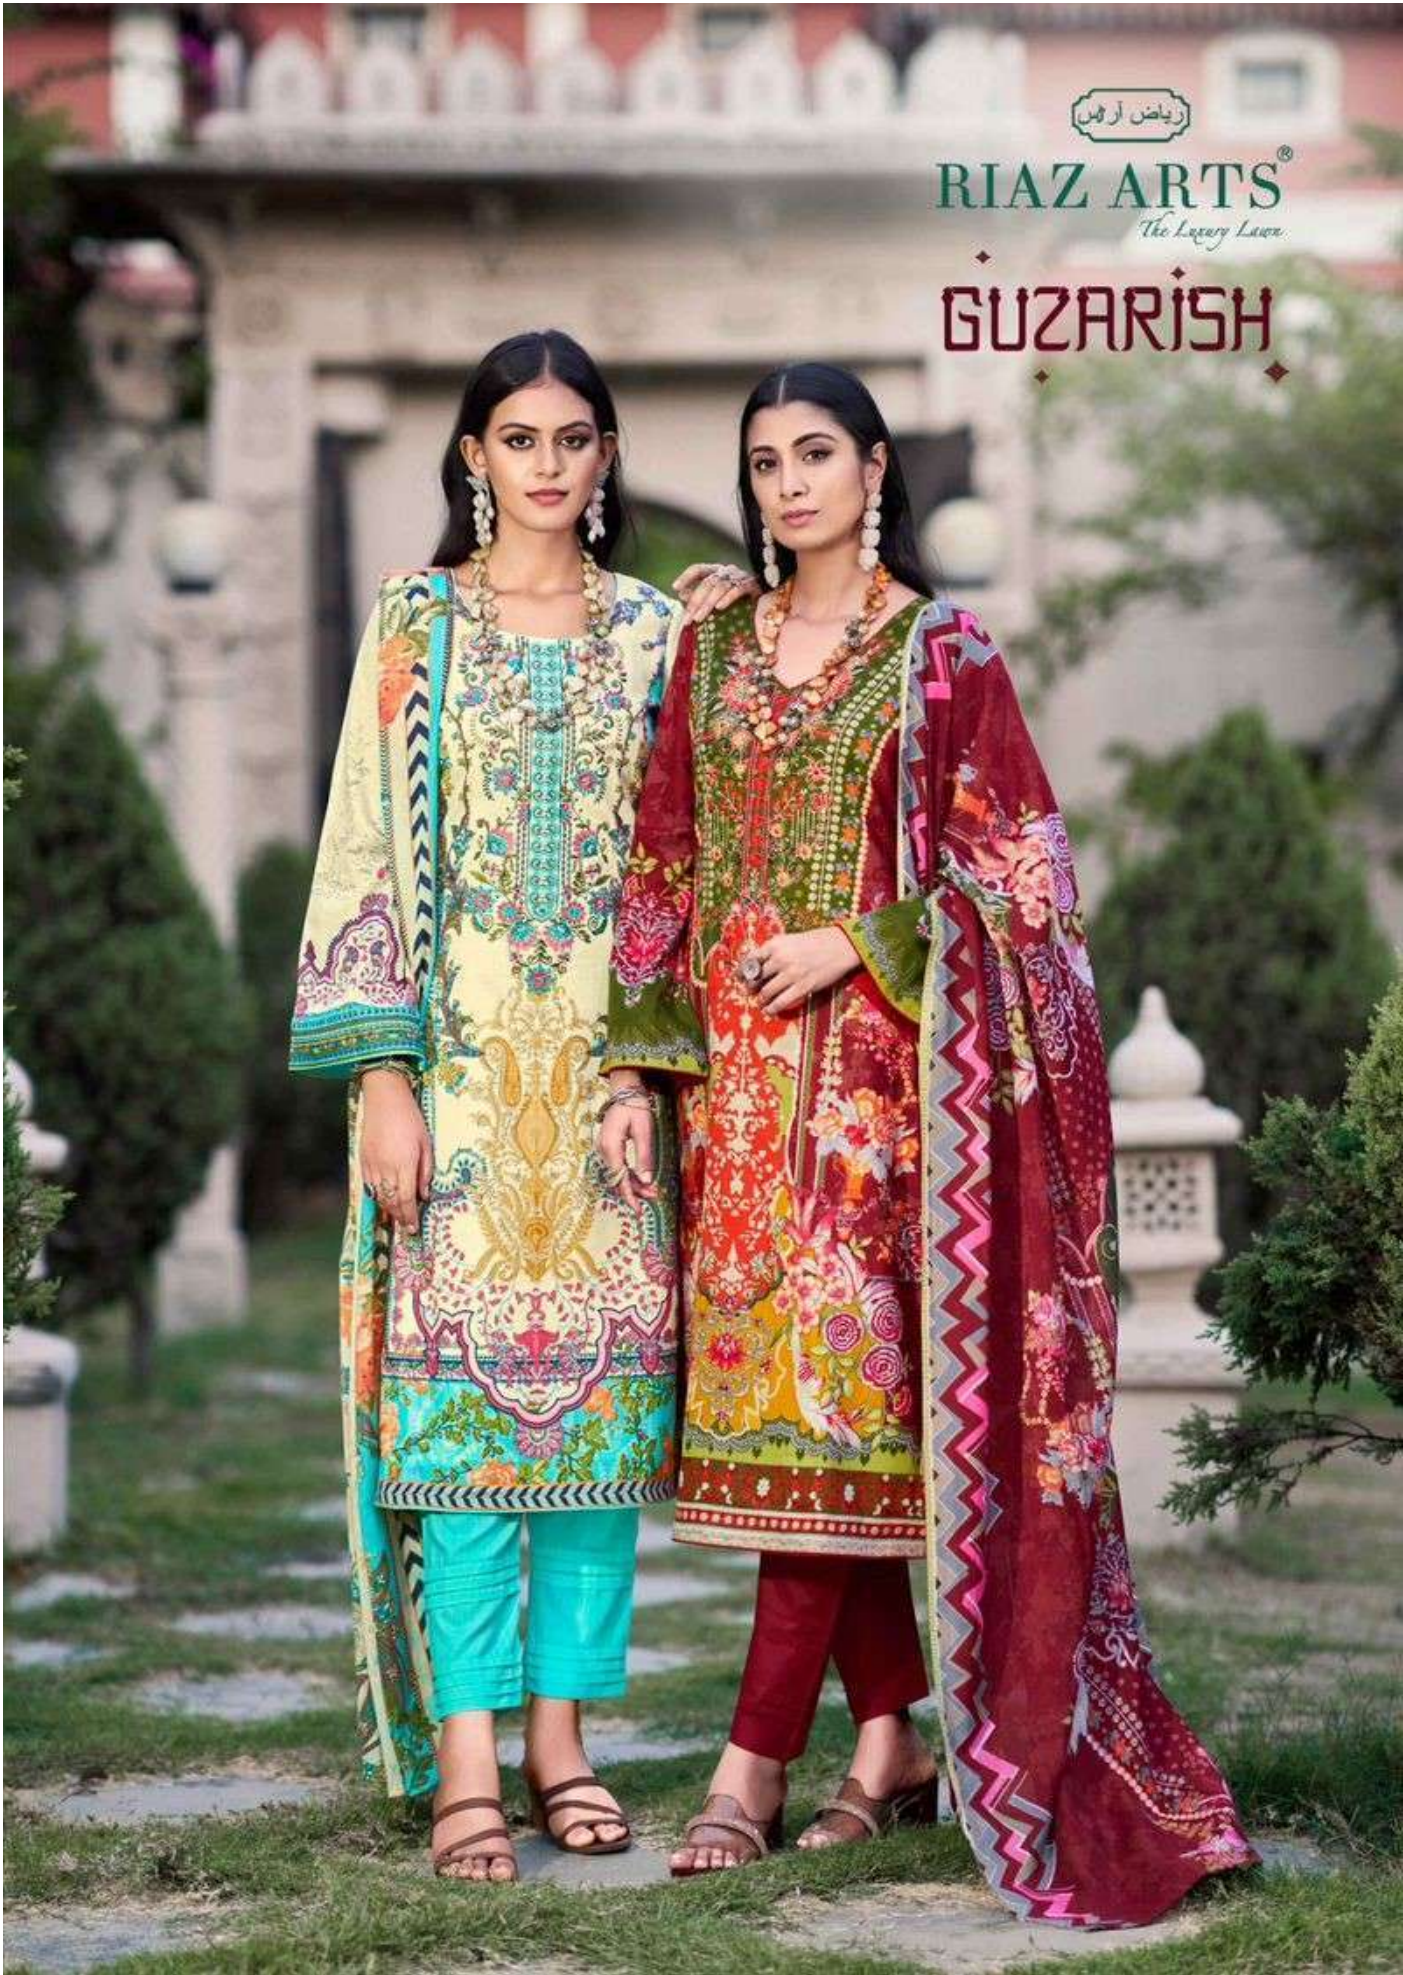

ریاض آرٹس

RIAZ ARTS®
The Luxury Lane.

GUZARISH

EMBRACE ELEGANCE
Embrace your elegance with class while you adorn
this elegant, green, embroidered dress with geometric
and floral patterns.

ROYAL ESSENCE

This royal colour dress with embroidery detail and bordered dupatta will lend you a picture perfect look! And your heart got over this spectacular dress.