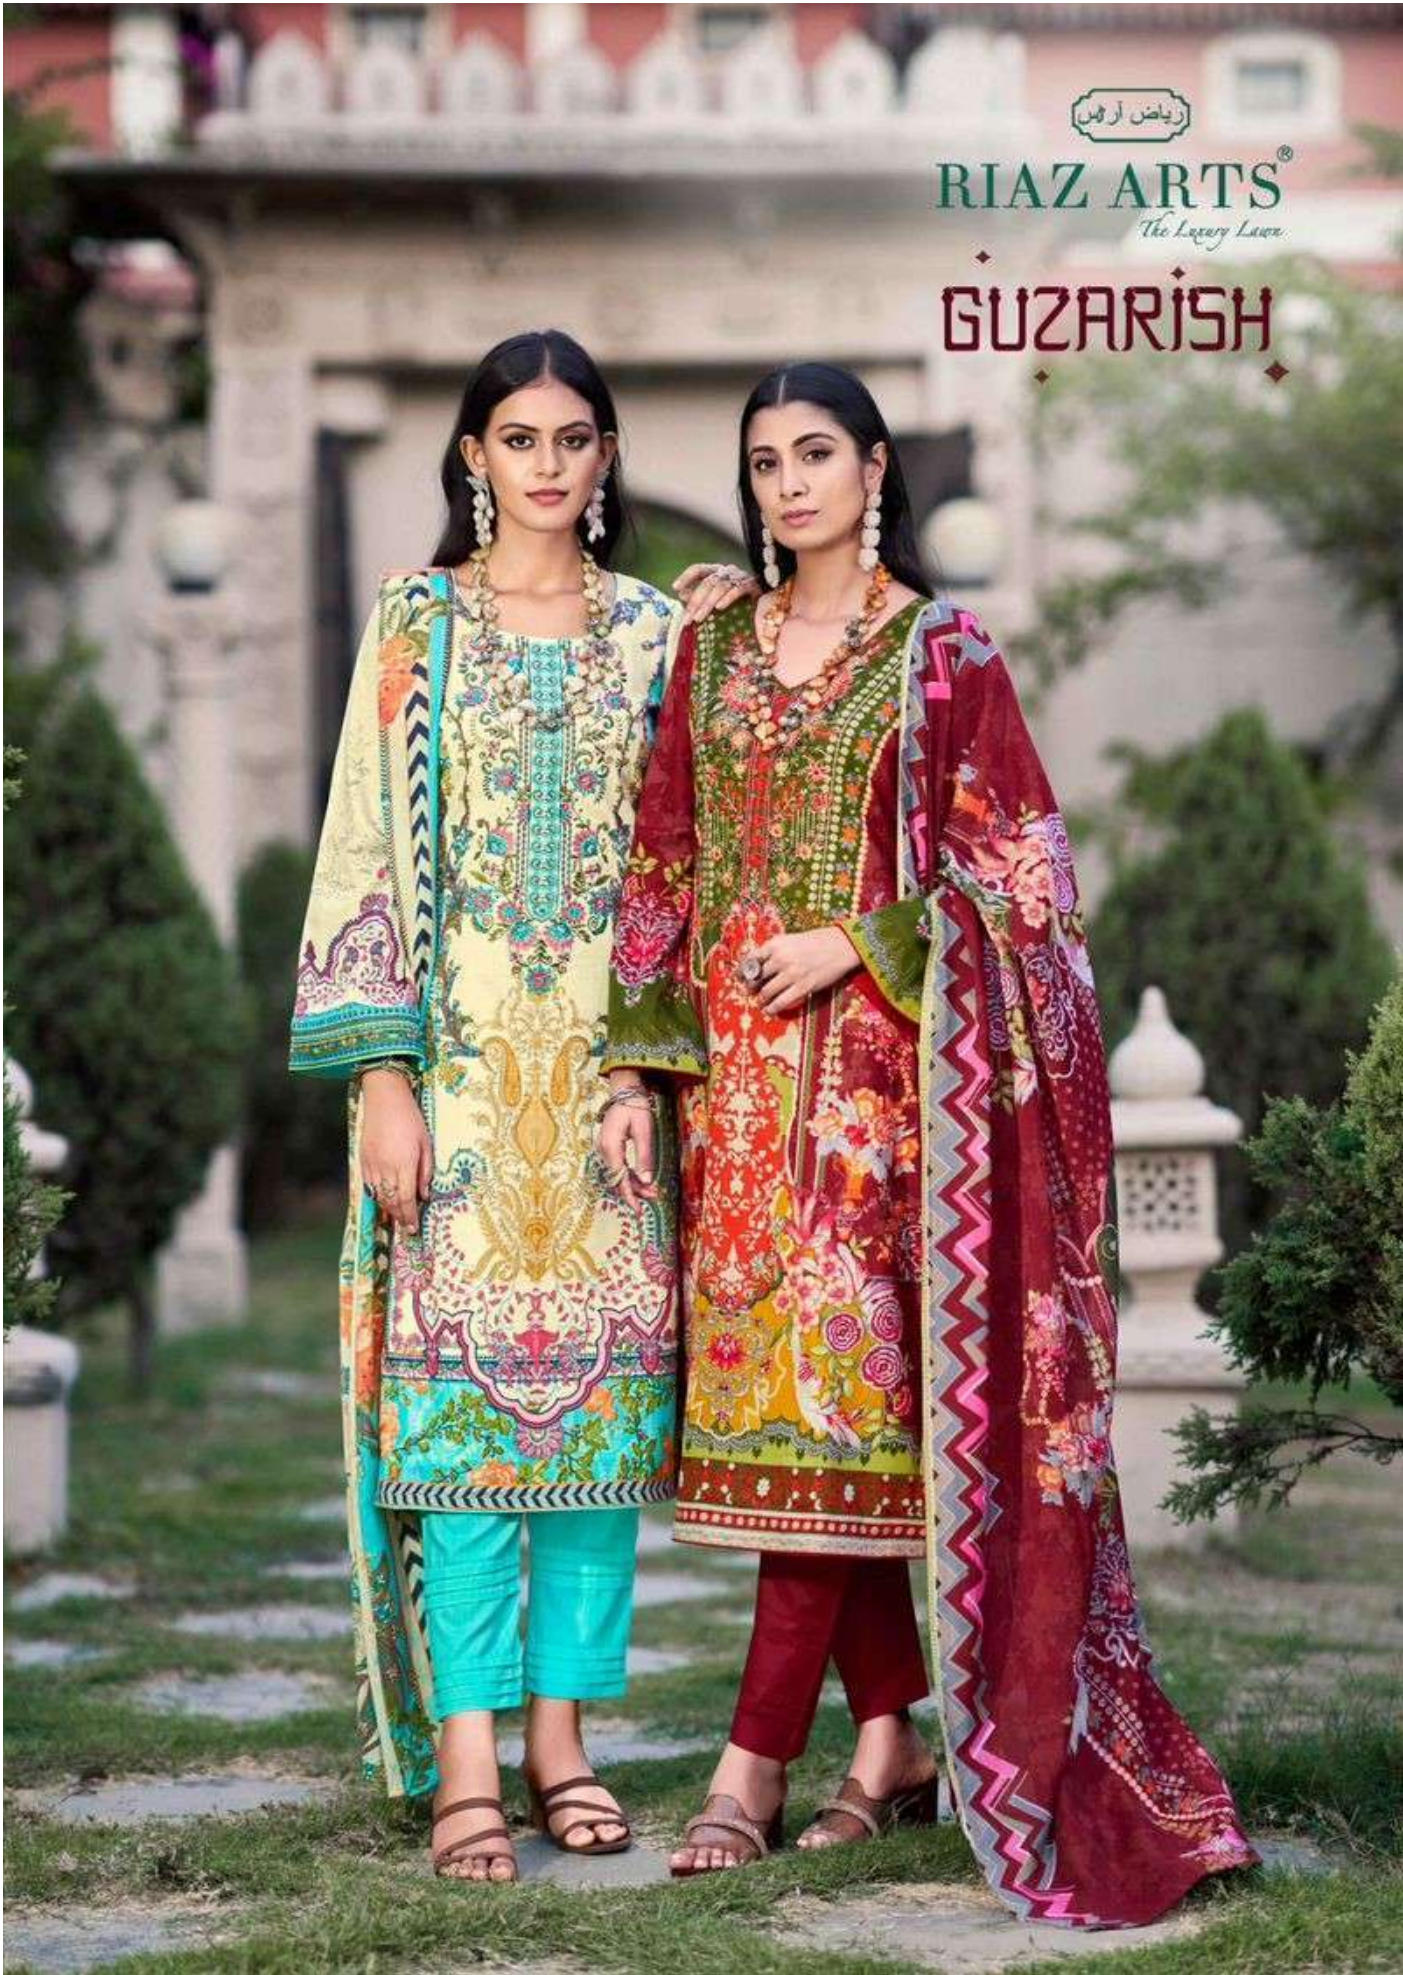

ریاض آرٹس

RIAZ ARTS®
The Luxury Lane.

GUZARISH

EMBRACE ELEGANCE
Embrace your elegance with class while you adorn
this elegant, green, embroidered dress with geometric
and floral patterns.

ROYAL ESSENCE

This royal colour dress with embroidery detail and bordered dupatta will lend you a picture perfect look! *groom your heart over this spectacular dress.*