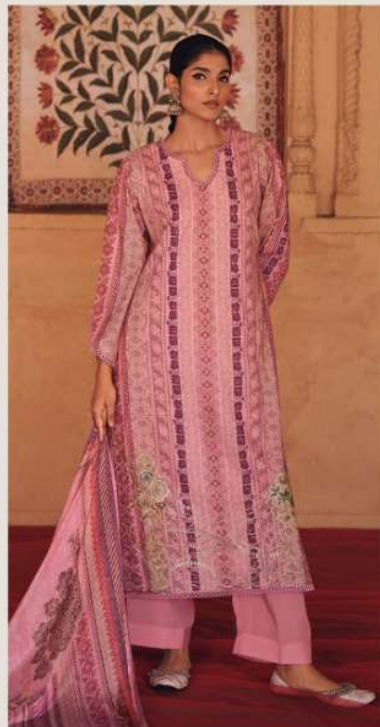

# VARSHA HAZEL

DESIGN	PRICE	DESCRIPTION
HZ - 01	1580/-	TOP COTTON LAWN PRINTED WITH EMBROIDERY AND LACES.
HZ - 02	1580/-	-
HZ - 03	1580/-	DUPATTA VISCOSE MUSLIN DIGITALLY PRINTED WITH ADDED TASSELS.
HZ - 04	1580/-	-
		BOTTOM COTTON SOLID.

# VARSHA HAZEL

HZ-01

HZ-02

HZ-03

HZ-04