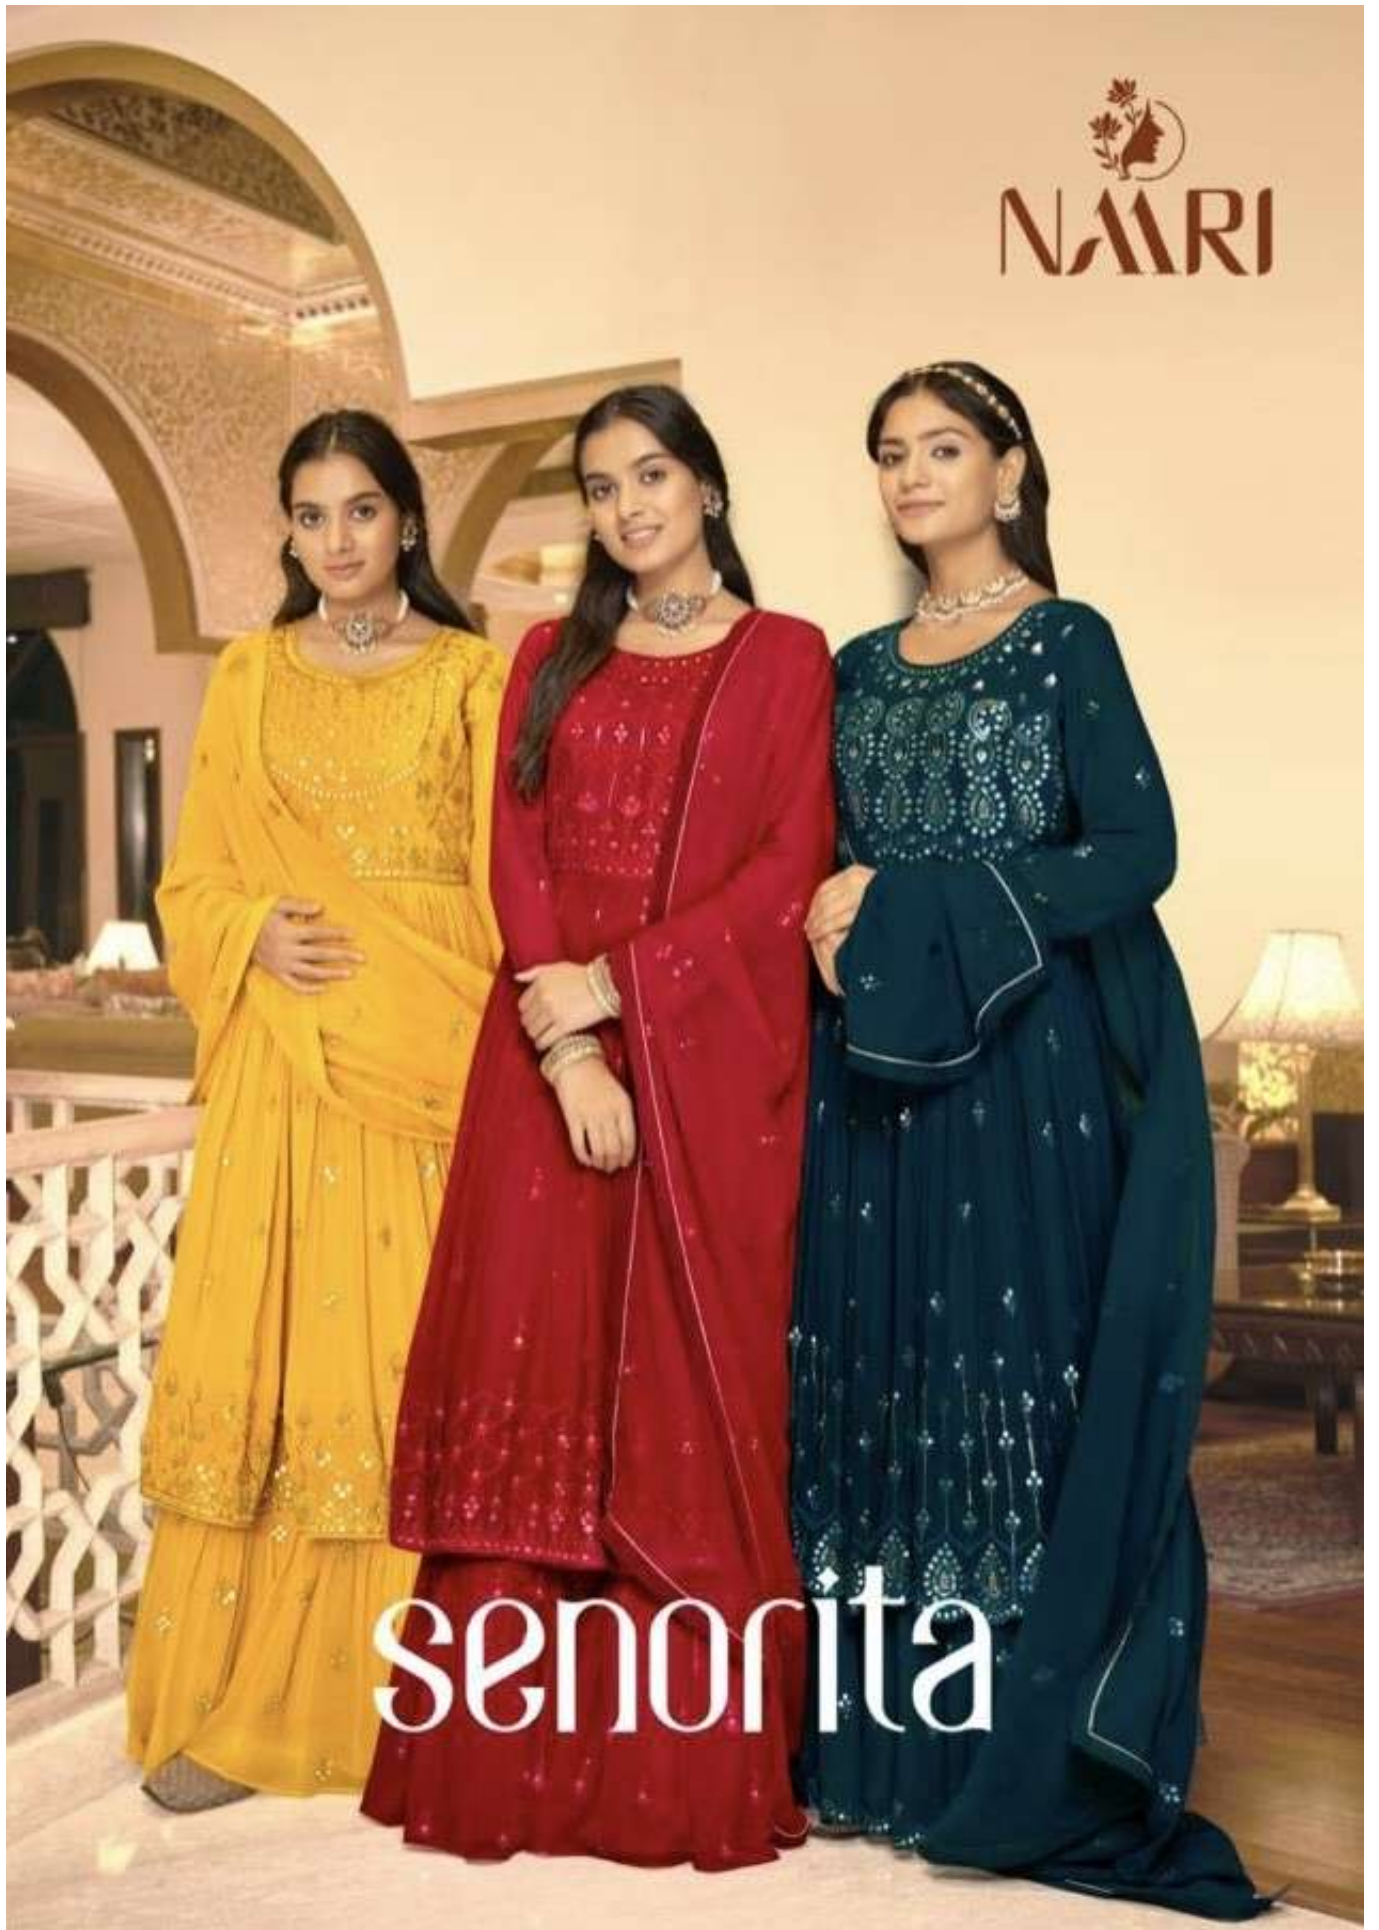

NARI

senorita