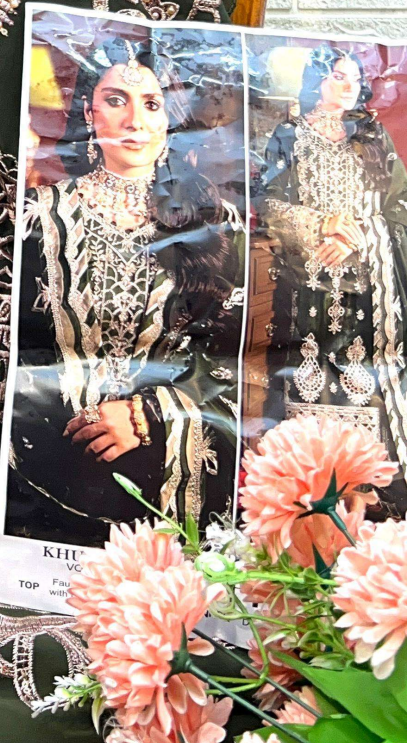

ZAHA

KHUSBOO

VOL-09

**KHUSBOO**  
VOL-09

**ZAHA**

D.No.10323

**TOP** Faux Georgette  
with Embroidery

**BOTTOM-INNER** Dull Santoon

**DUPATTA** Faux Georgette  
with Embroidery

KHU  
VC  
TOP

**KHUSBOO**  
VOL-09

**ZAHA**

D.No.10324

**TOP** Faux Georgette  
with Embroidery

**BOTTOM-INNER** Dull Santoon

**DUPATTA** Faux Georgette  
with Embroidery

**KHUSBOO**  
VOL-09  
TOP Faux Georgette  
with Embroidery

**KHUSBOO**  
VOL-09

**ZAHA**

D.No.10325

**TOP** Faux Georgette  
with Embroidery

**BOTTOM-INNER** Dull Santoon

**DUPATTA** Faux Georgette  
with Embroidery

# KHUSBOO

VOL-09

**TOP** Cambric Cotton With Heavy Embroidery Work

**BOTTOM-INNER** Semi Lawn

**DUPATTA** Tubby Silk with Print

10323

10324

10325