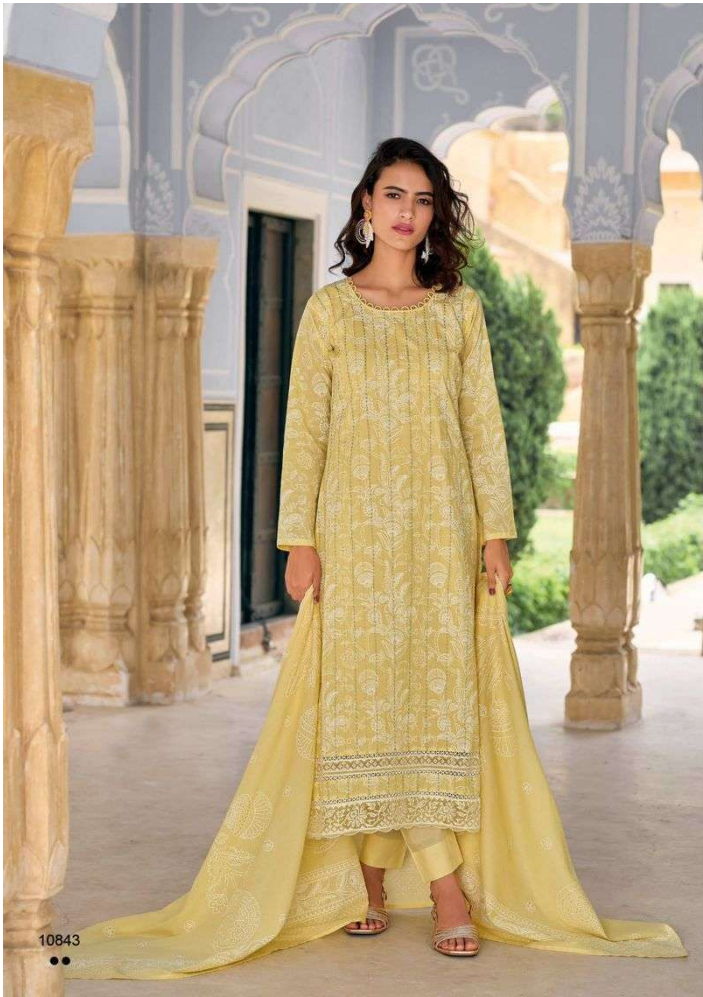

 **IBIZA**
"A lifestyle to follow"

Simayaa

DESTINY CREATE
FASHION

STRONGEST

FASHION STYLE

Hue is all set to engulf you into charm
●● 10842

IBIZA
A PASSION FOR FASHION

Glamour is a real appear; the one who adore it
having on her special day and desires her apperance speaks all her emotions.
●● 10845

DESTINY CREATE FASHION

fashion is in the sky, in the street
●● 10846

IBIZA
A FASHION BRAND

statement of the season and bold prints give fashion a quite attitude and exatic effect ●● 10847

Simayaa

TOP

PURE LWAN COTTON KHADDI PRINT KATHA HAND
WITH FANCY EMBROIDERY WORK

DUPATTA

PURE VISCOSE MAL MAL COTTON KHADDI
PRINT WITH SCALPING WORK

BOTTOM

PURE COTTON SOLID

DESIGN : 8

RATE : 1295 /-

TOTAL :10360 +GST

10841