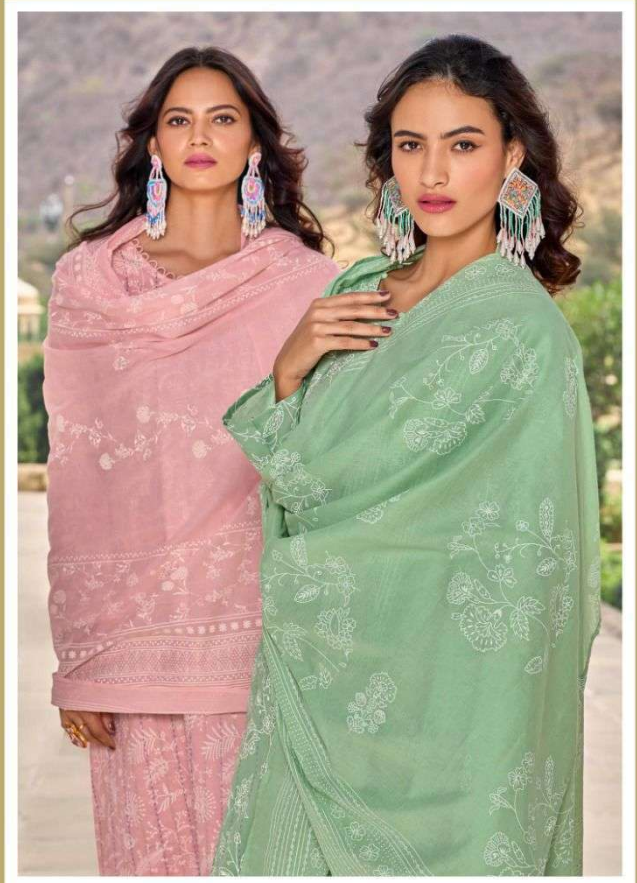

DUPATTA

PURE VISCOSE MAL MAL COTTON KHADDI
PRINT WITH SCALPING WORK

BOTTOM

PURE COTTON SOLID

DESIGN : 8

RATE : 1295 /-

TOTAL :10360 +GST

10841