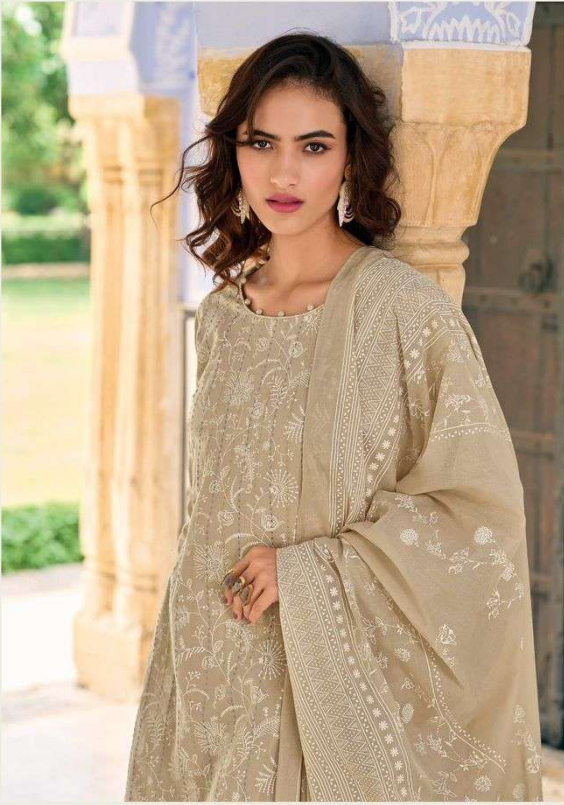

IBIZA
"A lifestyle to follow"

Simayaa

DESTINY CREATE
FASHION

STRONGEST

FASHION STYLE

Hue is all set to engulf you into charm
●● 10842

IBIZA
A PASSION FOR FASHION

Glamour is a real appear; the one who adore it
having on her special day and desires her apperance speaks all her emotions.
●● 10845

DESTINY CREATE FASHION

fashion is in the sky, in the street
●● 10846

IBIZA
A FASHION BRAND

statement of the season and bold prints give fashion a quite attitude and exatic effect ●● 10847

Simayaa

TOP

PURE LWAN COTTON KHADDI PRINT KATHA HAND
WITH FANCY EMBROIDERY WORK

DUPATTA

PURE VISCOSE MAL MAL COTTON KHADDI
PRINT WITH SCALPING WORK

BOTTOM

PURE COTTON SOLID

DESIGN : 8

RATE : 1295 /-

TOTAL :10360 +GST

10841