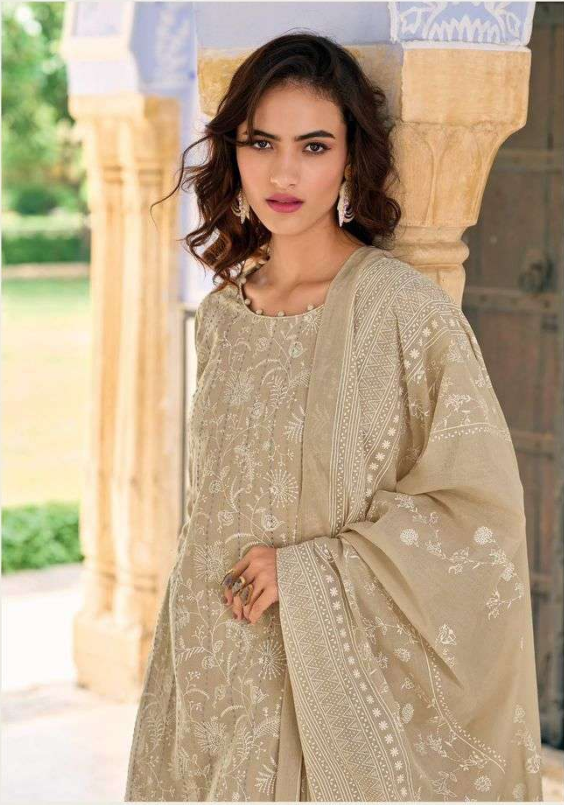

 **IBIZA**
"A lifestyle to follow"

Simayaa

DESTINY CREATE
FASHION

STRONGEST

FASHION STYLE

Hue is all set to engulf you into charm
●● 10842

IBIZA
A PASSION FOR FASHION

Glamour is a real appear; the one who adore it
having on her special day and desires her apperance speaks all her emotions.
●● 10845

DESTINY CREATE FASHION

fashion is in the sky, in the street
●● 10846

IBIZA
A FASHION BRAND

statement of the season and bold prints give fashion a quite attitude and exatic effect ●● 10847

Simayaa

TOP

PURE LWAN COTTON KHADDI PRINT KATHA HAND
WITH FANCY EMBROIDERY WORK

DUPATTA

PURE VISCOSE MAL MAL COTTON KHADDI
PRINT WITH SCALPING WORK

BOTTOM

PURE COTTON SOLID

DESIGN : 8

RATE : 1295 /-

TOTAL :10360 +GST

10841