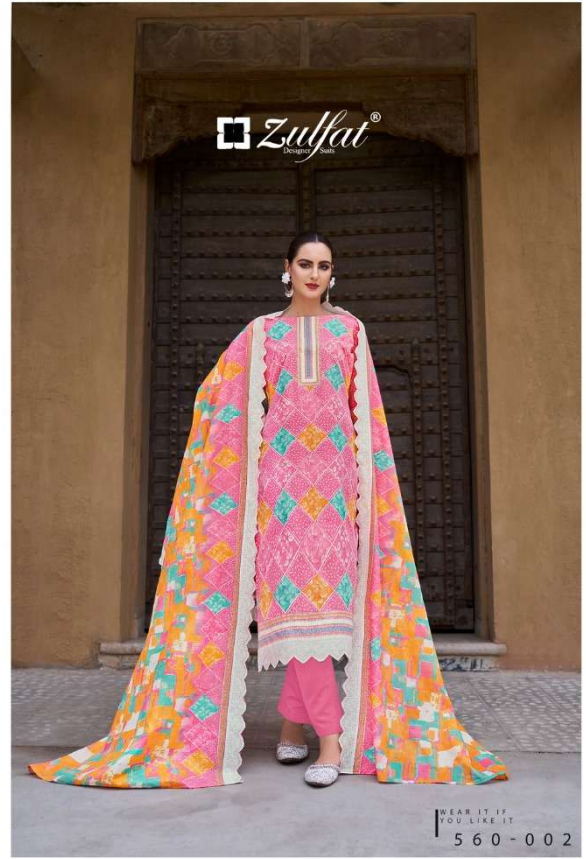

Zulfat[®]
Designer Suits

ZOHRA

VOL-03

SENSIBILITY COLOR EXCELLENT DESIGNS.
560-001

Zulfat®
LONDON

YOU MAY CREATE ALL KINDS OF FASHION
STATEMENTS IF YOU DRESS UP YOUR THINKING.
560-003

MORE THAN ONE'S DRESS,
ELEGANCE IS AN ISSUE OF
PERSONALITY
560-004

Zulfat
DESIGNER SAREES

E T E R N A L

FASHION IS THE ARMOR TO SURVIVE
THE REALITY OF EVERYDAY LIFE.
560-007

Zulfat®
Designer Suits

FEARLESS

PERFECT COMBINATION OF SENSE SENSIBILITY.
560 - 008

TOP

100% PURE COTTON PRINT. (2.50 mtr apx)

DUPATTA

100% PURE COTTON MAL MAL DUPATTA PRINT. (2.30 mtr apx)

BOTTOM

100% PURE COTTON SALWAR. (3.00 mtr apx)

Zulfat®
Designer Suits
ZOHRA
VOL-03

560-001

560-002

560-003