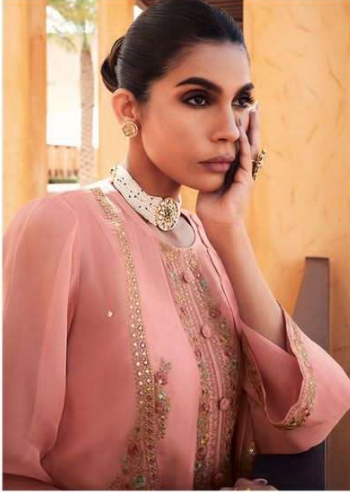

VARSHA  
*Snow Drop*

VARSHA  
*Snow Drop*

DESIGN	PRICE	DESCRIPTION
SD/01	3280	•TOP• PURE ORGANZA SOLID WITH PLACEMENT EMBROIDERY & INNER
SD/02	3280	•BOTTOM• ORGANZA SOLID WITH EMBROIDERY BORDER
SD/03	3280	•DUPATTA• VISCOSE CREPE WITH EMBROIDERY BORDER
SD/04	3280	
SD/05	3280	

**TOTAL AMOUNT :16,400/-+GST**

**TOTAL PIECES : 5**

FROM VARSHA FASHION

SD:01

SD:02

SD:03

SD:04

SD:05