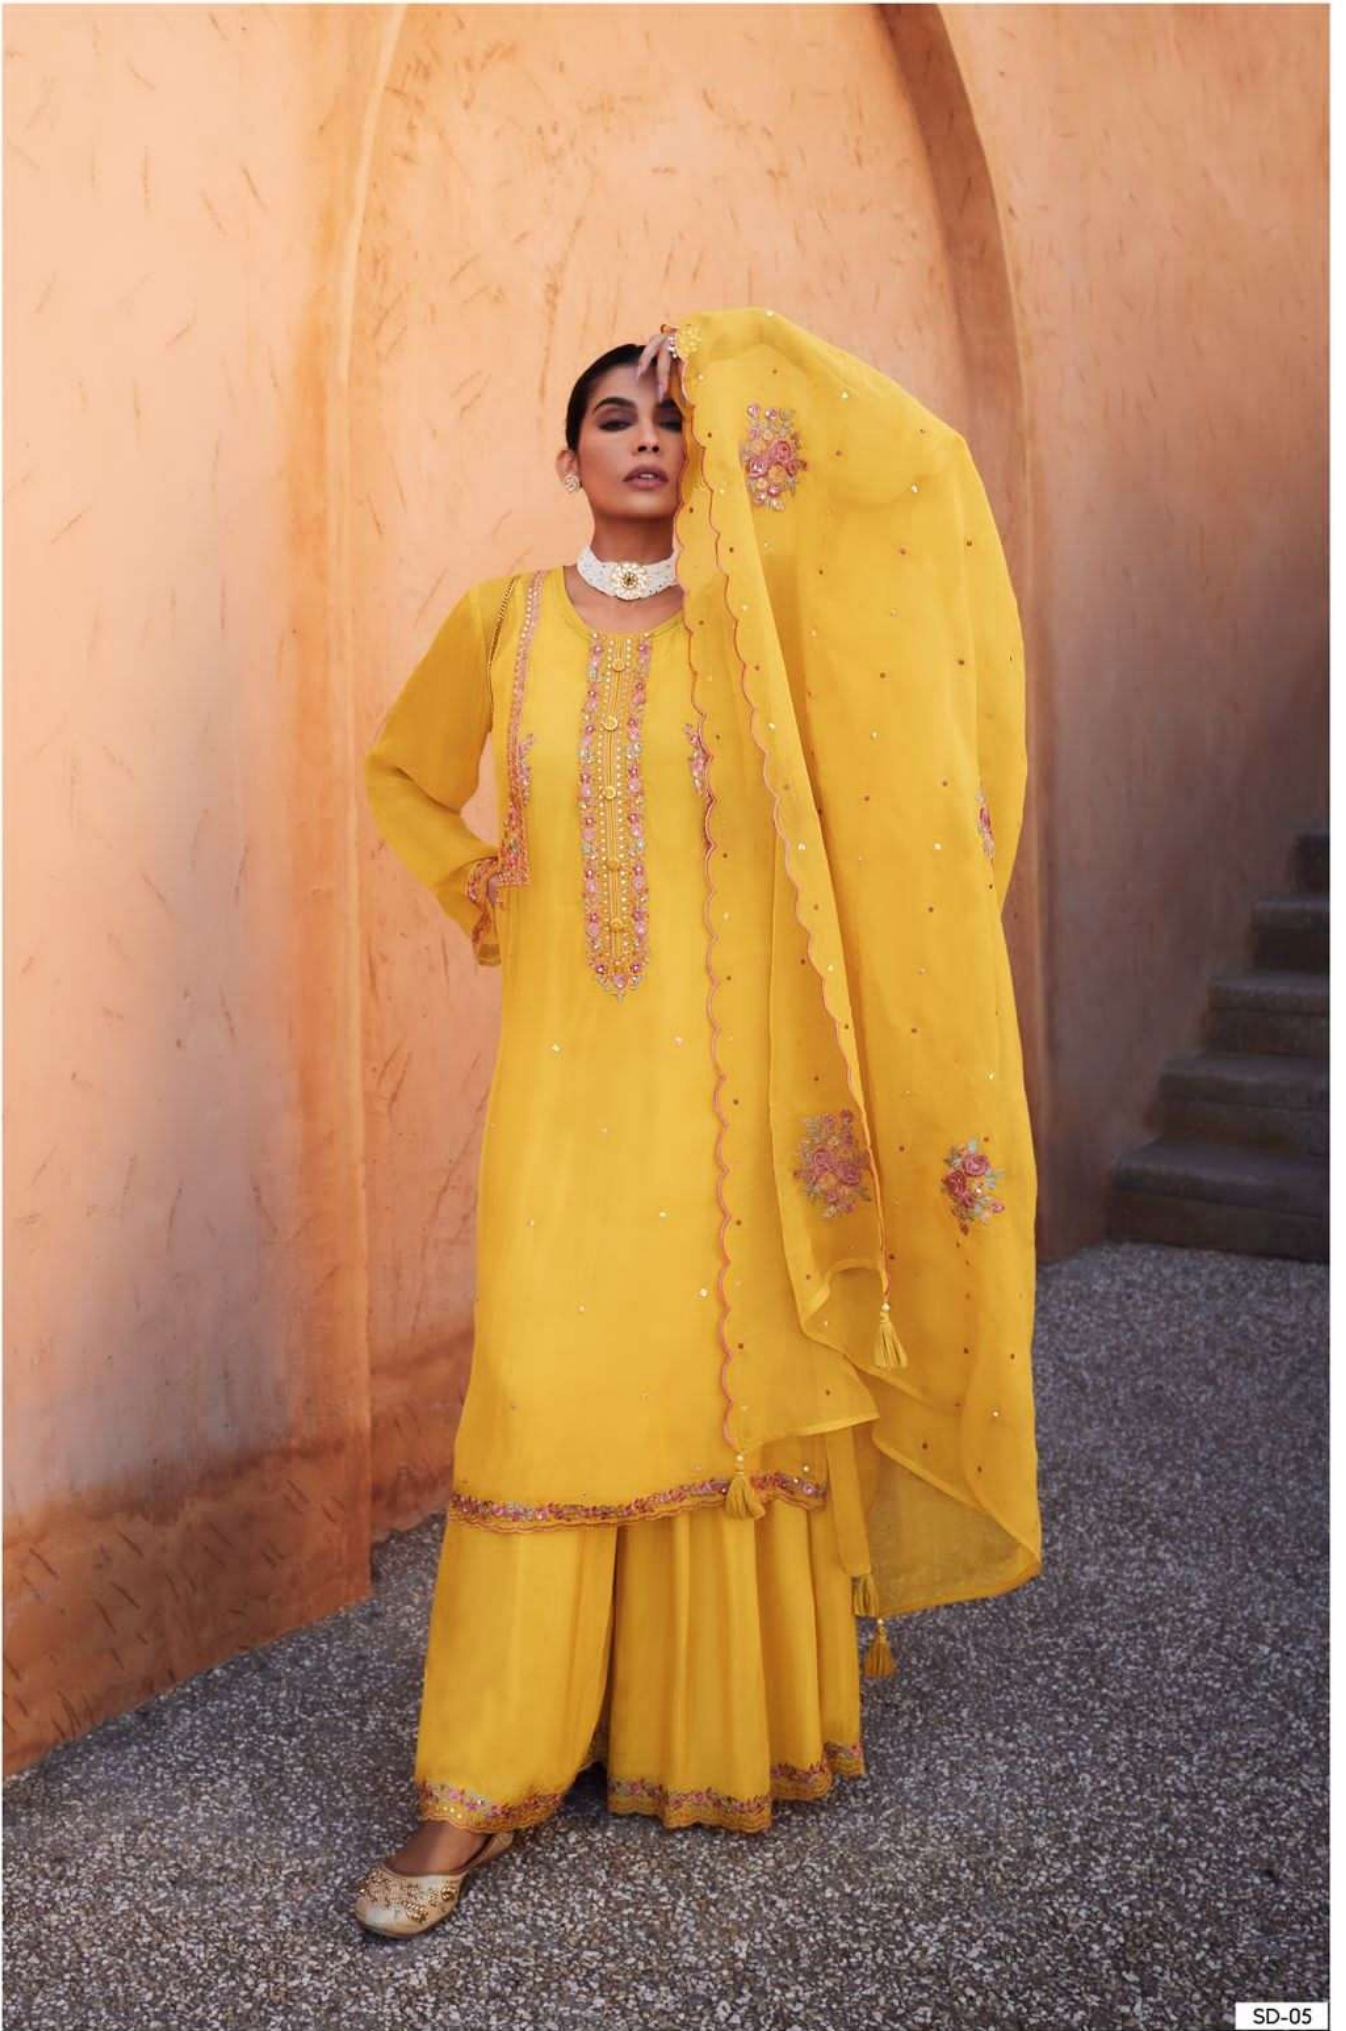

VARSHA
Snow Drop

VARSHA
Snow Drop

| DESIGN | PRICE | DESCRIPTION |
|--------|-------|--|
| SD/01 | 3280 | •TOP• PURE ORGANZA SOLID WITH PLACEMENT EMBROIDERY & INNER |
| SD/02 | 3280 | •BOTTOM• ORGANZA SOLID WITH EMBROIDERY BORDER |
| SD/03 | 3280 | •DUPATTA• VISCOSE CREPE WITH EMBROIDERY BORDER |
| SD/04 | 3280 | |
| SD/05 | 3280 | |

TOTAL AMOUNT :16,400/-+GST

TOTAL PIECES : 5

FROM VARSHA FASHION

SD:01

SD:02

SD:03

SD:04

SD:05

VARSHA
Snow Drop