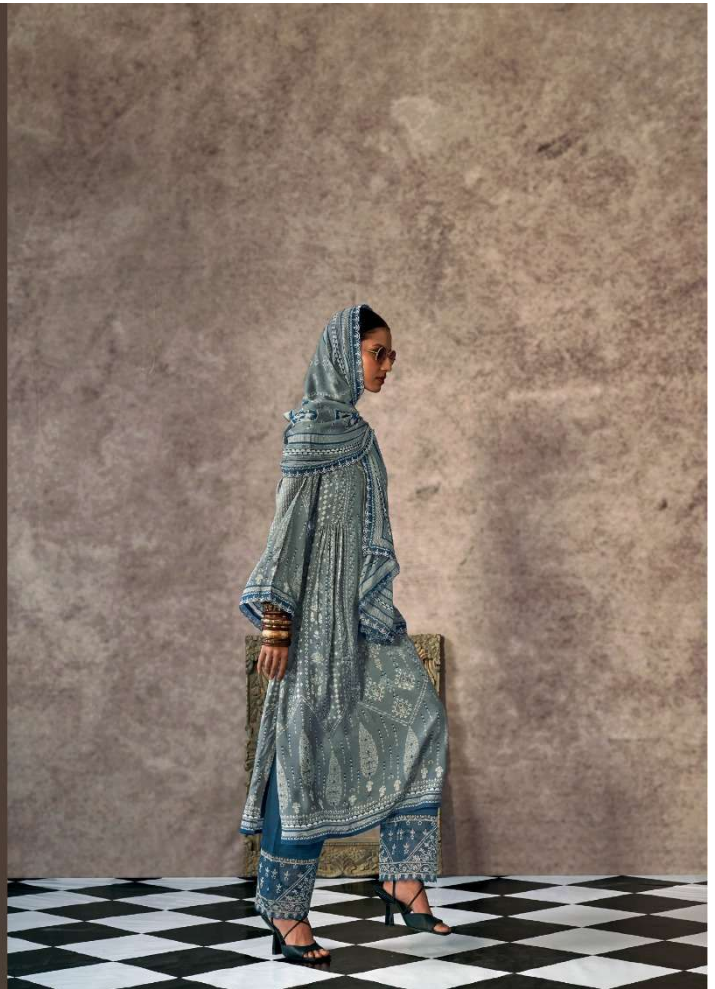

TOP

PURE MUSLIN DIGITAL PRINT WITH DORI EMBROIDERY ON NECKLINE
ORGANZA SCALLOPED DORI EMBROIDERY ON SLEEVES

DUPATTA

PURE CHINNON WITH DIGITAL PRINT AND ORGANZA
SCALLOPED DORI EMBROIDERY BORDER

BOTTOM

PURE MUSLIN HEAVY WITH ORGANZA
SCALLOPED DORI EMBROIDERY