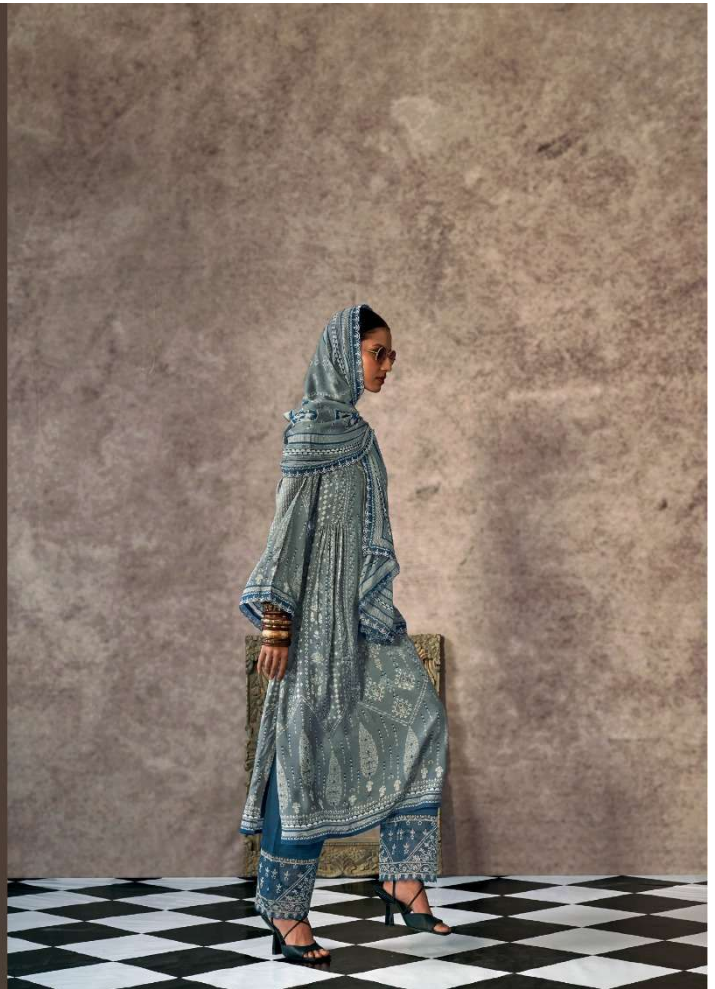

HEER

BY KIMORA

Mehbooba

"Where there is love there is life"

9381

HEER

BY KIMORA

9383

9384

9385

9386

Heer

BY KIMORA

Mehbooba

"Where there is love there is life"

TOP

PURE MUSLIN DIGITAL PRINT WITH DORI EMBROIDERY ON NECKLINE
ORGANZA SCALLOPED DORI EMBROIDERY ON SLEEVES

DUPATTA

PURE CHINNON WITH DIGITAL PRINT AND ORGANZA
SCALLOPED DORI EMBROIDERY BORDER

BOTTOM

PURE MUSLIN HEAVY WITH ORGANZA
SCALLOPED DORI EMBROIDERY