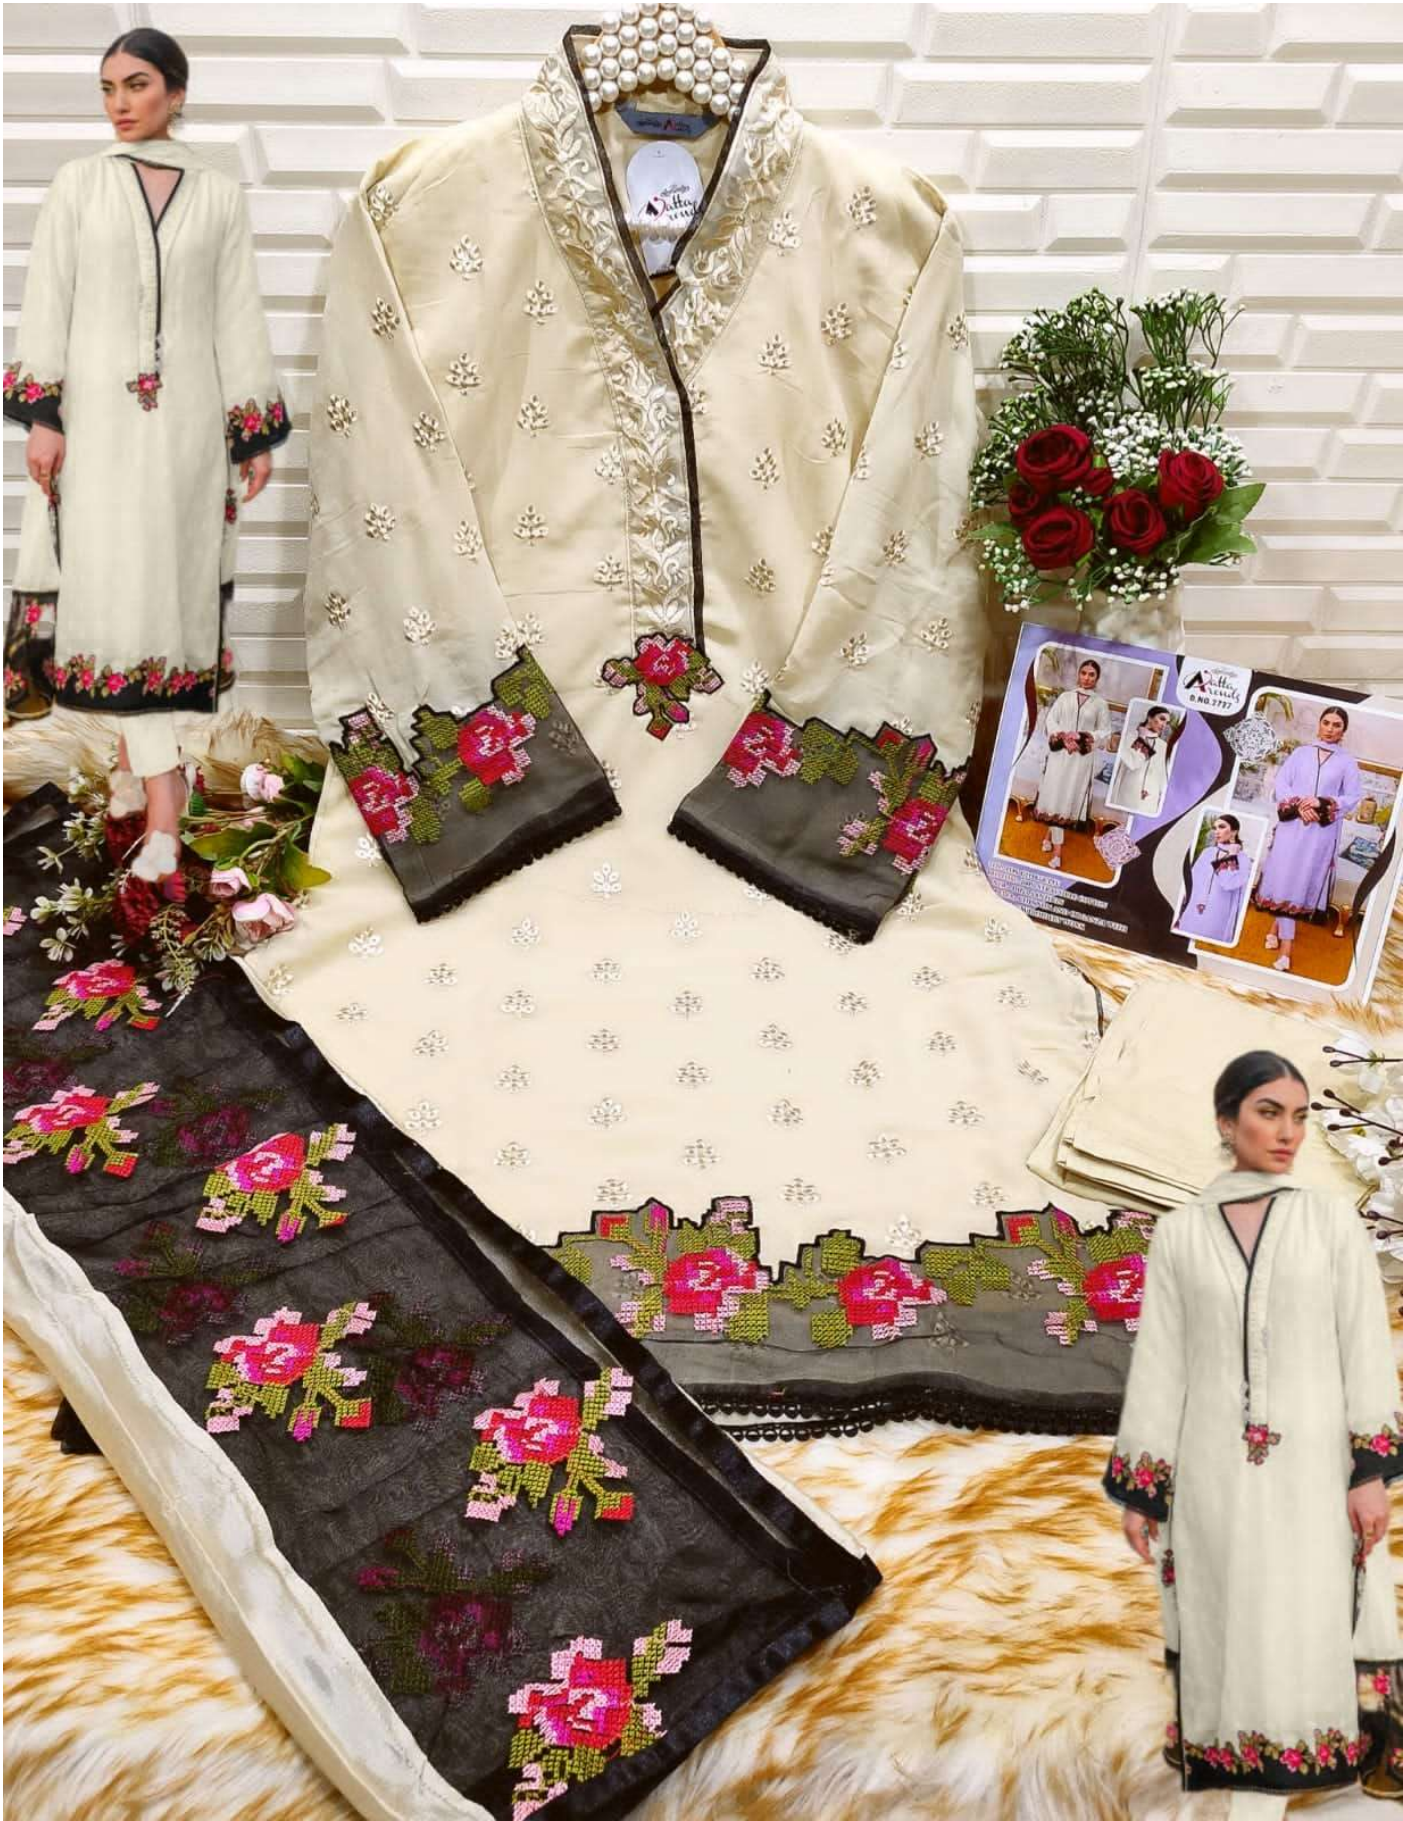

Aatta
rendz

Aatta
Trends

Aatta
rendz

**Atta
rendz**
D.NO.2727

TOP:-FOX GEORGETTE
BOTTOM:-100% STRACHBLE COTTON
INNER:- DULL SANTOON
DUPATTA:-CHINNON AND ORGANZA WITH
EMBROIDERY WORK