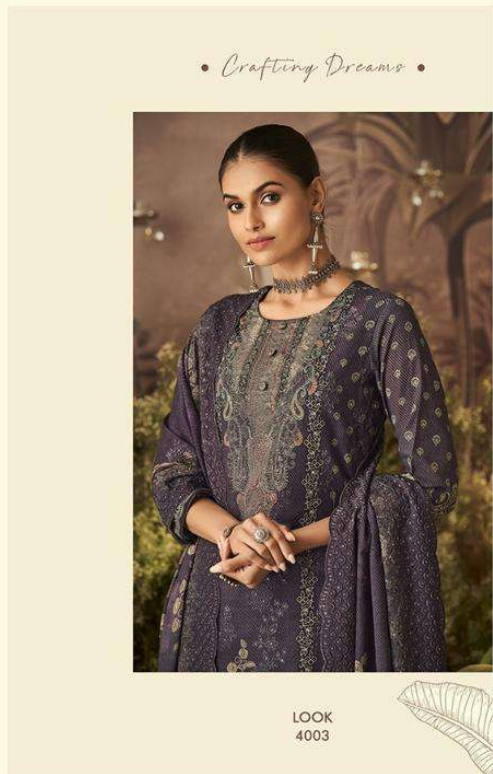

Shree Shalika[®]
FASHION

VOL.01

Spacial
MANNAT

Shree Shalika
FASHION

• Graceful approach •

LOOK
4001

[SEAMLESS BLEND]

"Explore the SEAMLESS BLEND of tradition and modernity as we showcase the latest trends."