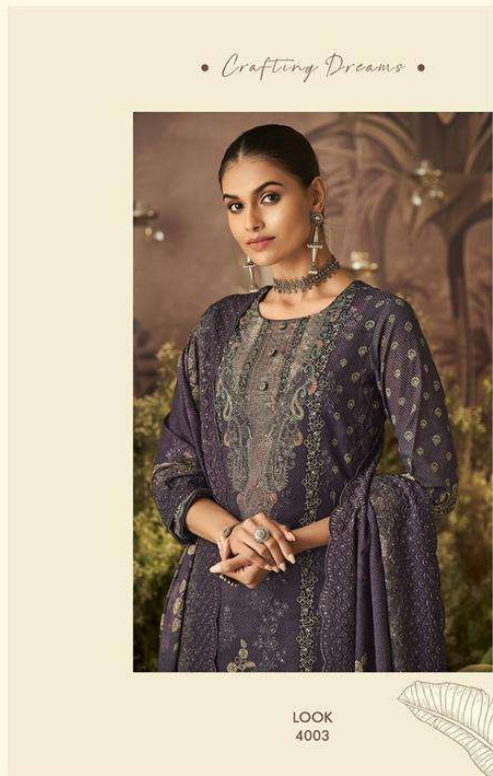

Shree Shalika[®]
FASHION

VOL.01

Spacial
MANNAT

Shree Shalika
FASHION

• Graceful approach •

LOOK
4001

[SEAMLESS BLEND]

"Explore the SEAMLESS BLEND of tradition and modernity as we showcase the latest trends."