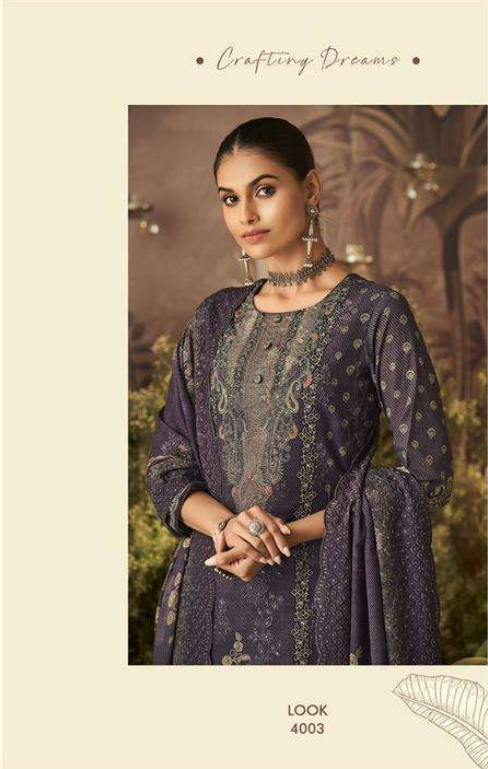

Shree Shalika<sup>®</sup>  
FASHION

VOL.01

*Spacial*  
MANNAT

• *Crafting Dreams* •

LOOK  
4003

Shree Shalika  
FASHION

[ SEAMLESS BLEND ]

"Explore the SEAMLESS BLEND of tradition and  
modernity as we showcase the latest trends."

CODE  
5004

CREATE A CHARMING SYMPHONY

IMMERSE YOURSELF IN THE WHISPERS OF TIMELESS GRACE  
AND CELESTIAL ALLURE WITH OUR ETHEREAL ELEGANCE COLLECTION.

CODE#6004

*Shree Shalika*<sup>®</sup>  
FASHION  
House of Designer Dress Materials