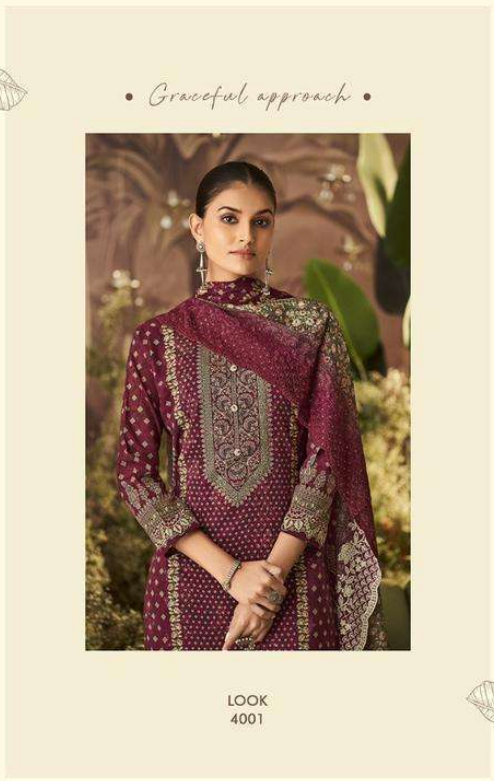

Shree Shalika[®]
FASHION

VOL.01

Spacial
MANNAT

Shree Shalika
FASHION

• Graceful approach •

LOOK
4001

[SEAMLESS BLEND]

"Explore the SEAMLESS BLEND of tradition and modernity as we showcase the latest trends."

Spacial
MANNAT
VOL.01

FABRIC DETAILS

TOP : COTTON LAWN DIGITAL PRINT WITH
EMBROIDERY WORK

BOTTOM : COTTON CAMRIC

DUPATTA : MAL DUPATTA DIGITAL PRINT WITH
EMBROIDERY WORK

DESIGN NUMBER

4001,4003,4004,5004,6004