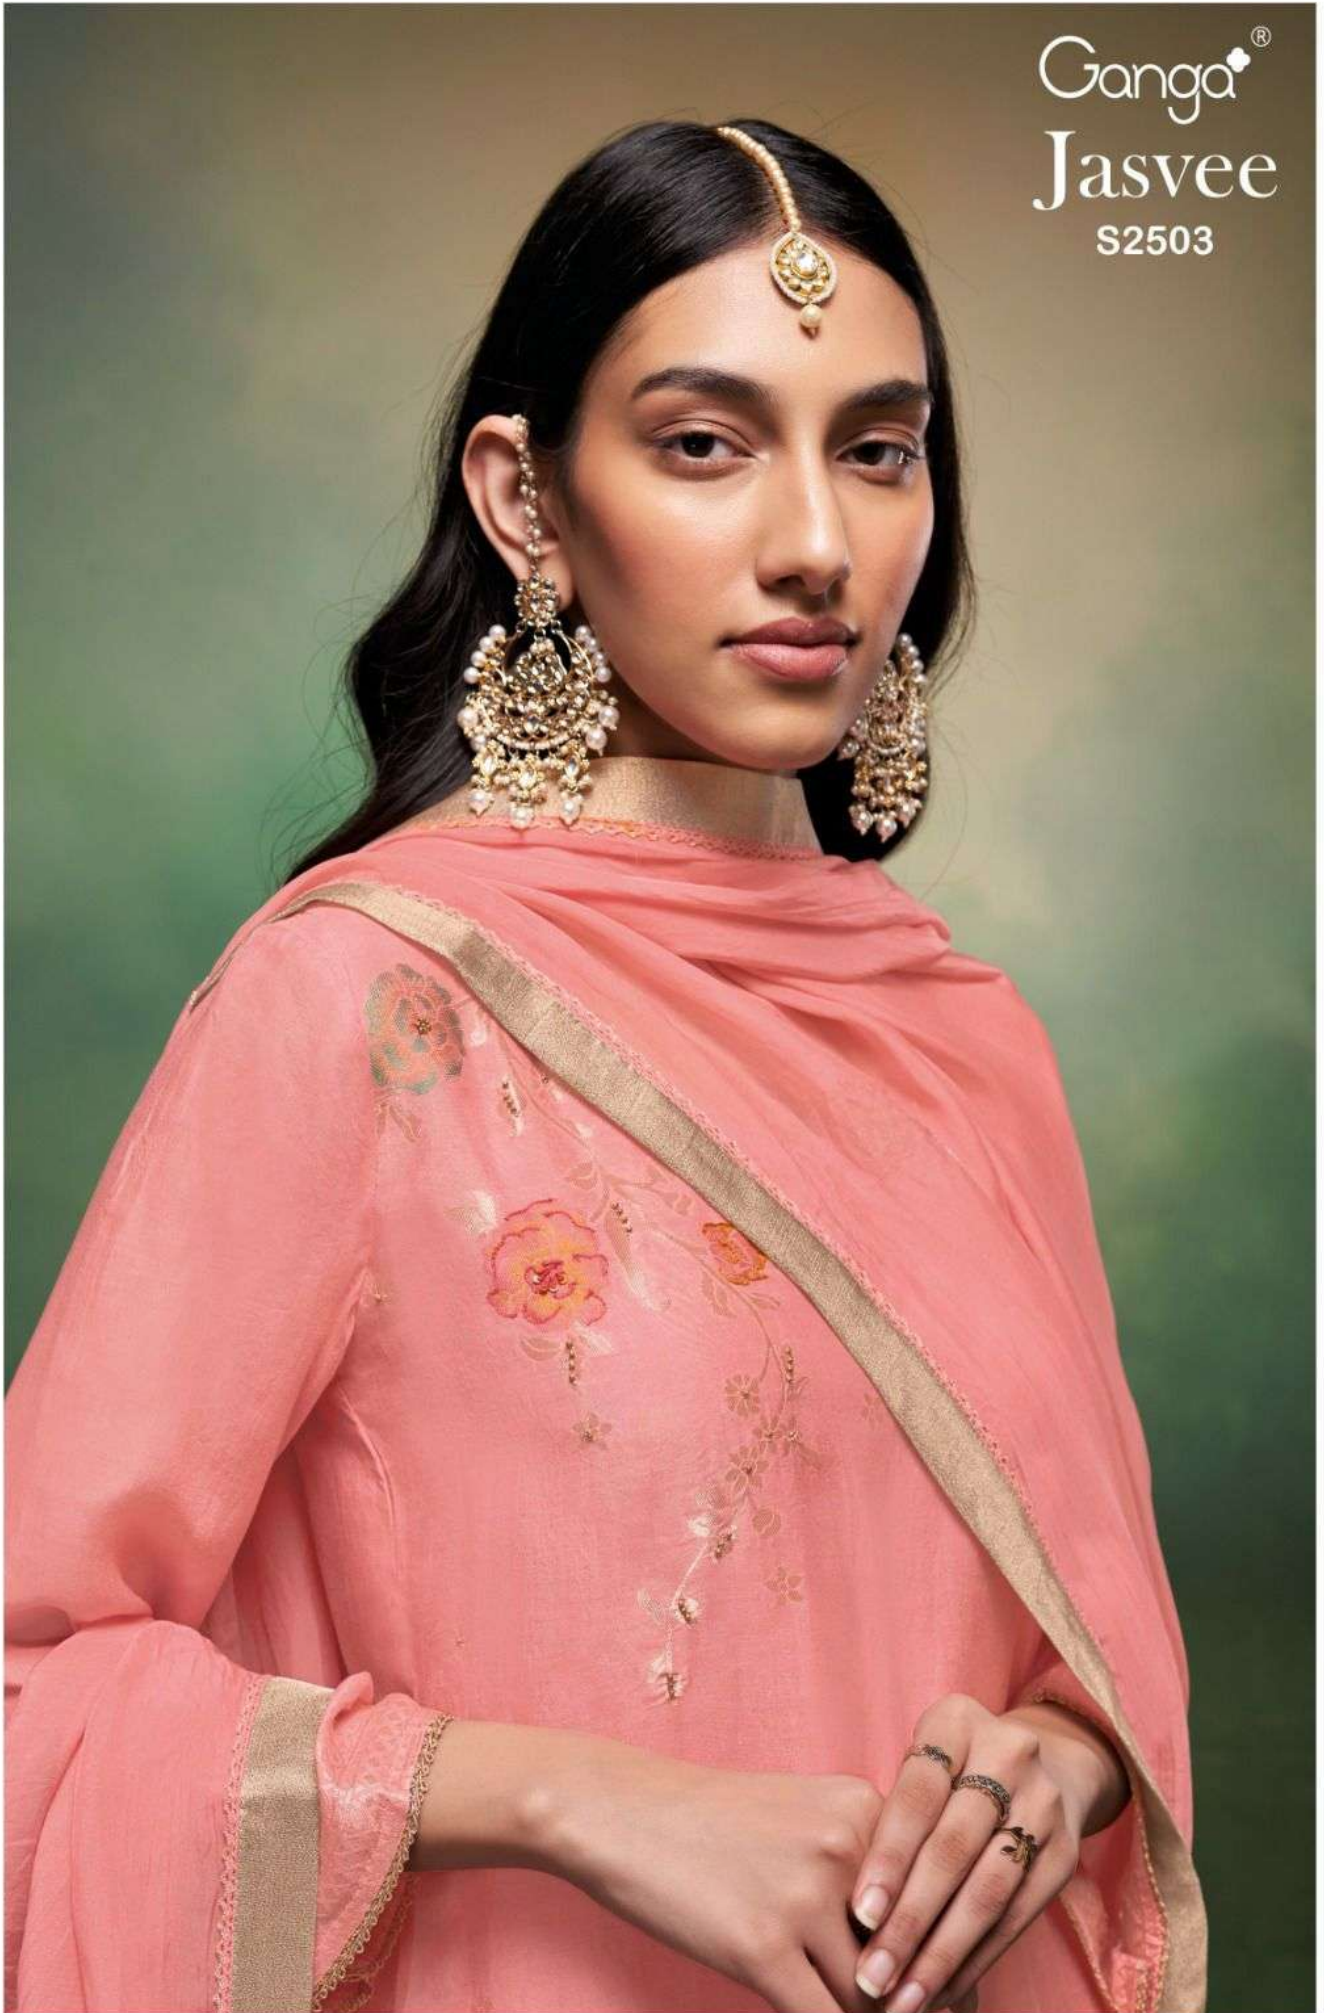

Ganga®  
Jasvee  
S2503

S2503-A

S2503-B

S2503-C

S2503-D

PRODUCT NAME	<b>JASVEE</b>
D.NO.	S2503
DESCRIPTION	<p><b>TOP</b> PREMIUM VISCOSE SILK JACQUARD WITH EXTRA SLEEVE &amp; HAND WORK</p> <p><b>BOTTOM</b> PREMIUM COTTON SILK SATIN SOLID COLOUR</p> <p><b>DUPATTA</b> PREMIUM ORGANZA SILK SOLID WITH EMBROIDERY, JACQUARD BORDER AND TASSEL</p>
HSN CODE	<b>540834</b>
WHOLESALE PRICE	<b>2430/- EACH+GST(EXTRA)</b>

S2503-A

S2503-B

S2503-C

S2503-D

Ganga®  
Jasvee  
S2503- A/B/C/D