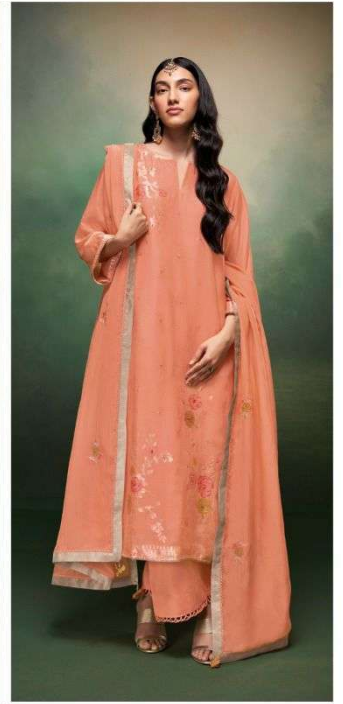

Ganga®
Jasvee
S2503

S2503-A

S2503-B

S2503-C

S2503-D

PRODUCT NAME	JASVEE
D.NO.	S2503
DESCRIPTION	<p>TOP PREMIUM VISCOSE SILK JACQUARD WITH EXTRA SLEEVE & HAND WORK</p> <p>BOTTOM PREMIUM COTTON SILK SATIN SOLID COLOUR</p> <p>DUPATTA PREMIUM ORGANZA SILK SOLID WITH EMBROIDERY, JACQUARD BORDER AND TASSEL</p>
HSN CODE	540834
WHOLESALE PRICE	2430/- EACH+GST(EXTRA)

S2503-A

S2503-B

S2503-C

S2503-D

Ganga®
Jasvee
S2503- A/B/C/D