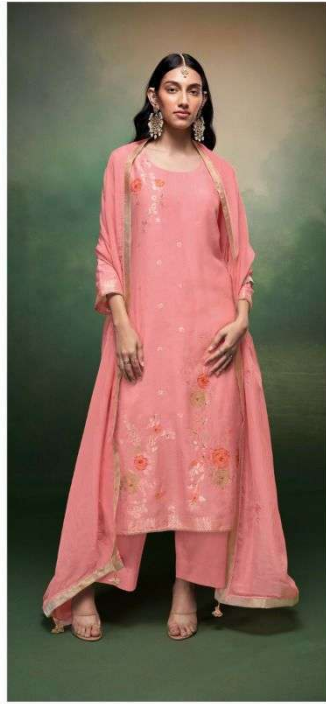

Ganga®  
Jasvee  
S2503

S2503-A

S2503-B

S2503-C

S2503-D

PRODUCT NAME	<b>JASVEE</b>
D.NO.	S2503
DESCRIPTION	<p><b>TOP</b> PREMIUM VISCOSE SILK JACQUARD WITH EXTRA SLEEVE &amp; HAND WORK</p> <p><b>BOTTOM</b> PREMIUM COTTON SILK SATIN SOLID COLOUR</p> <p><b>DUPATTA</b> PREMIUM ORGANZA SILK SOLID WITH EMBROIDERY, JACQUARD BORDER AND TASSEL</p>
HSN CODE	<b>540834</b>
WHOLESALE PRICE	<b>2430/- EACH+GST(EXTRA)</b>

S2503-A

S2503-B

S2503-C

S2503-D

Ganga®  
Jasvee  
S2503- A/B/C/D