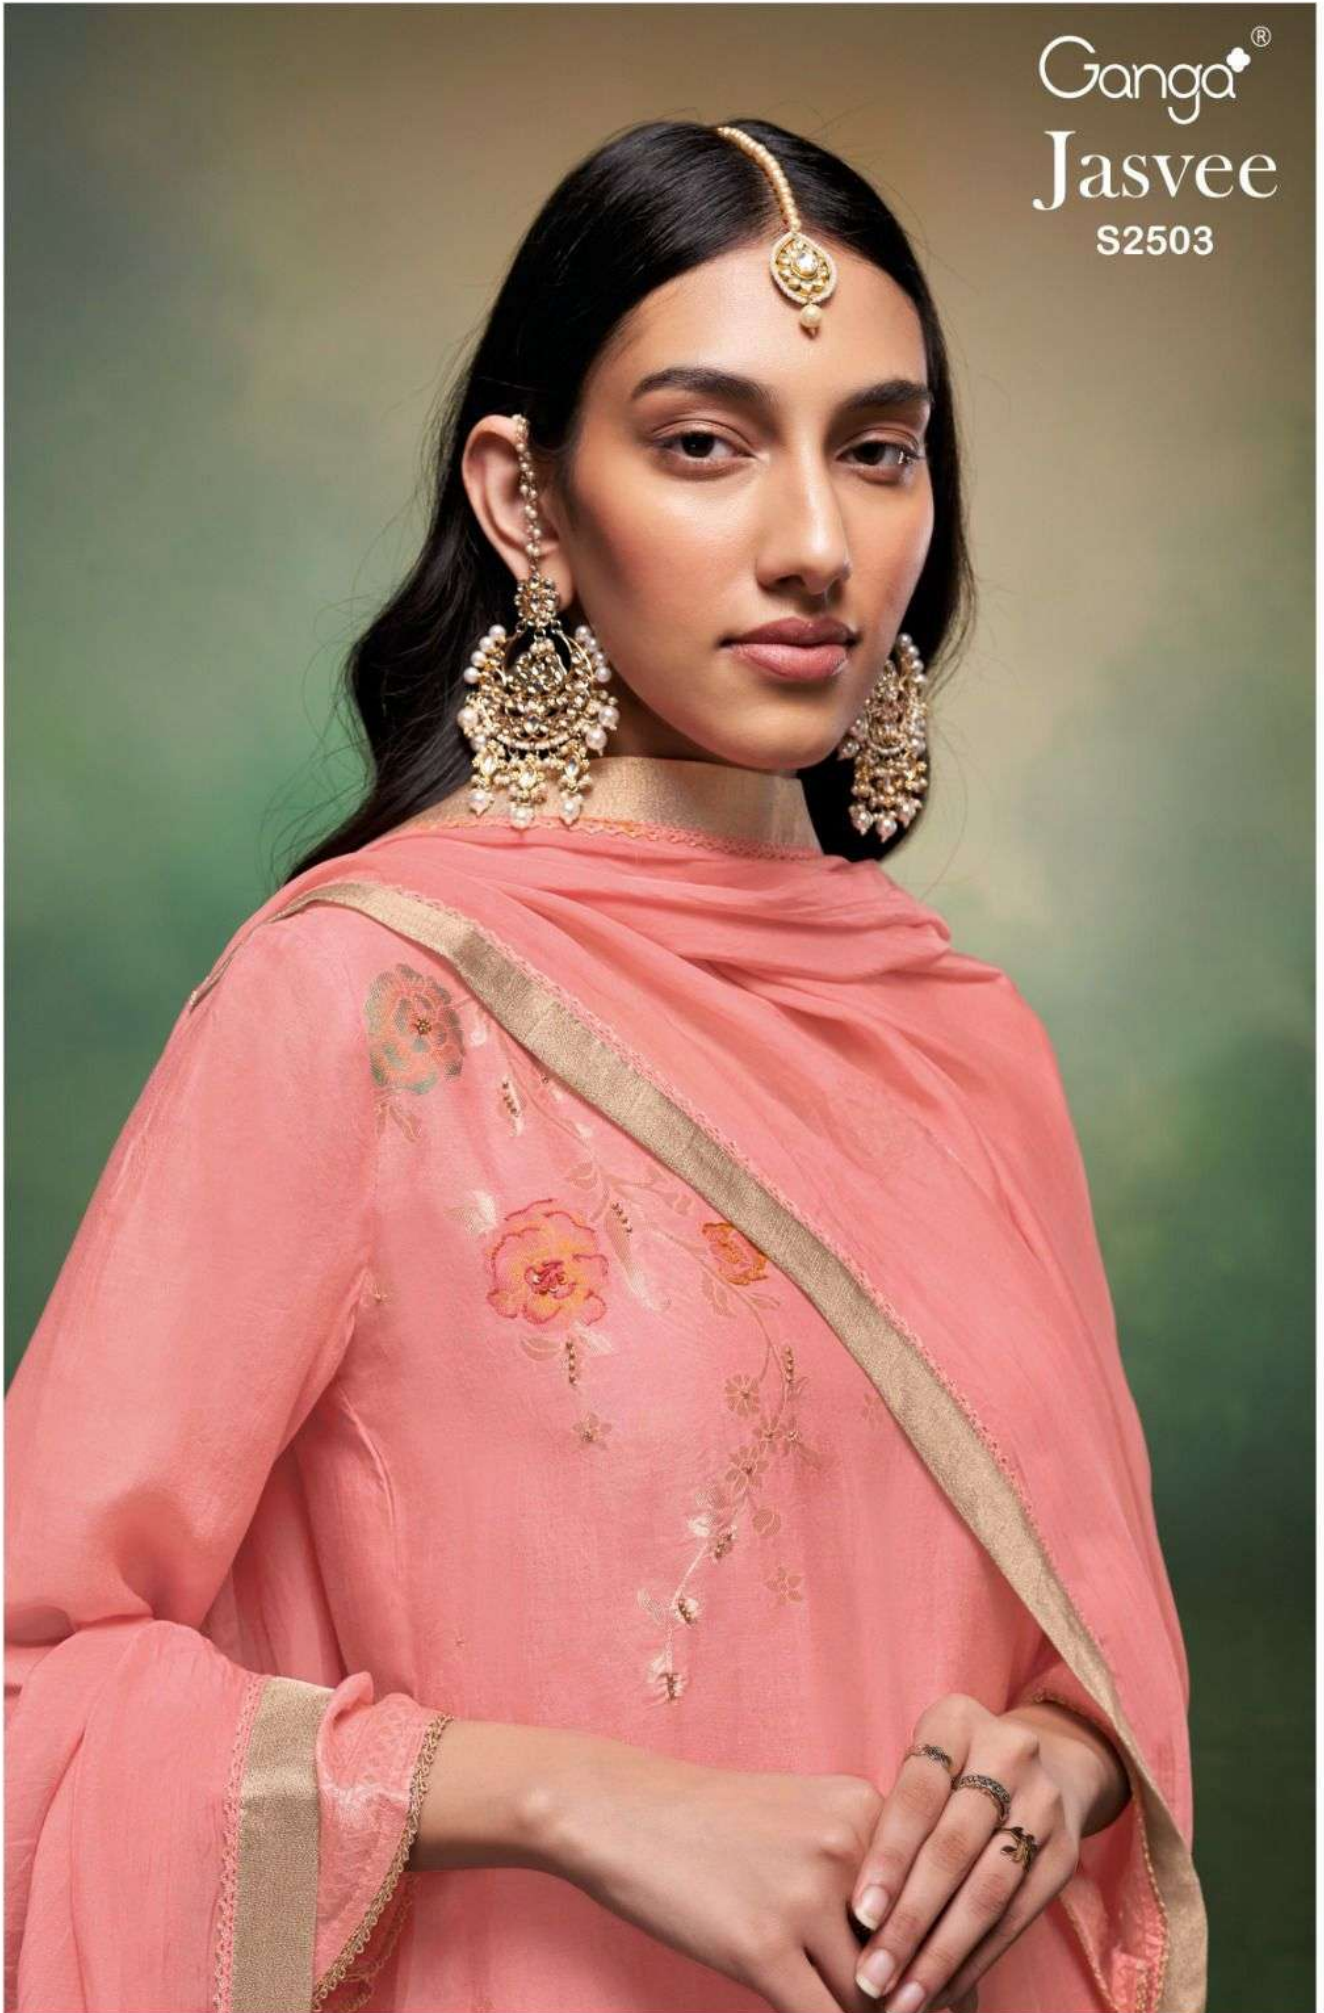

Ganga®
Jasvee
S2503

S2503-A

S2503-B

S2503-C

S2503-D

PRODUCT NAME	JASVEE
D.NO.	S2503
DESCRIPTION	<p>TOP PREMIUM VISCOSE SILK JACQUARD WITH EXTRA SLEEVE & HAND WORK</p> <p>BOTTOM PREMIUM COTTON SILK SATIN SOLID COLOUR</p> <p>DUPATTA PREMIUM ORGANZA SILK SOLID WITH EMBROIDERY, JACQUARD BORDER AND TASSEL</p>
HSN CODE	540834
WHOLESALE PRICE	2430/- EACH+GST(EXTRA)

S2503-A

S2503-B

S2503-C

S2503-D

Ganga®
Jasvee
S2503- A/B/C/D