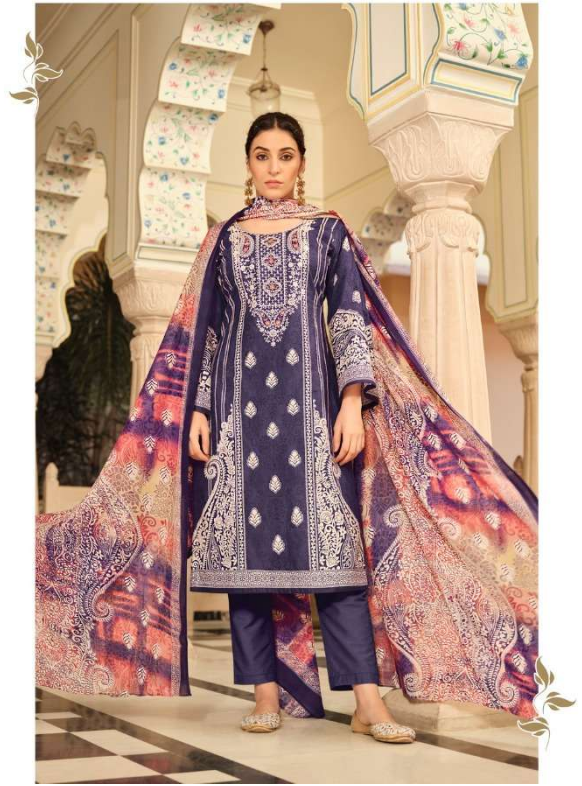

BelliZa®
Designer Studio
940-007

BelliZa®
Designer Studio

940-008

TOP

100% PURE COTTON PRINT WITH EXCLUSIVE EMBROIDERY WORK. (2.50 mtr apx)

DUPATTA

100% PURE COTTON MAL MAL DUPATTA PRINT. (2.30 mtr apx)

BOTTOM