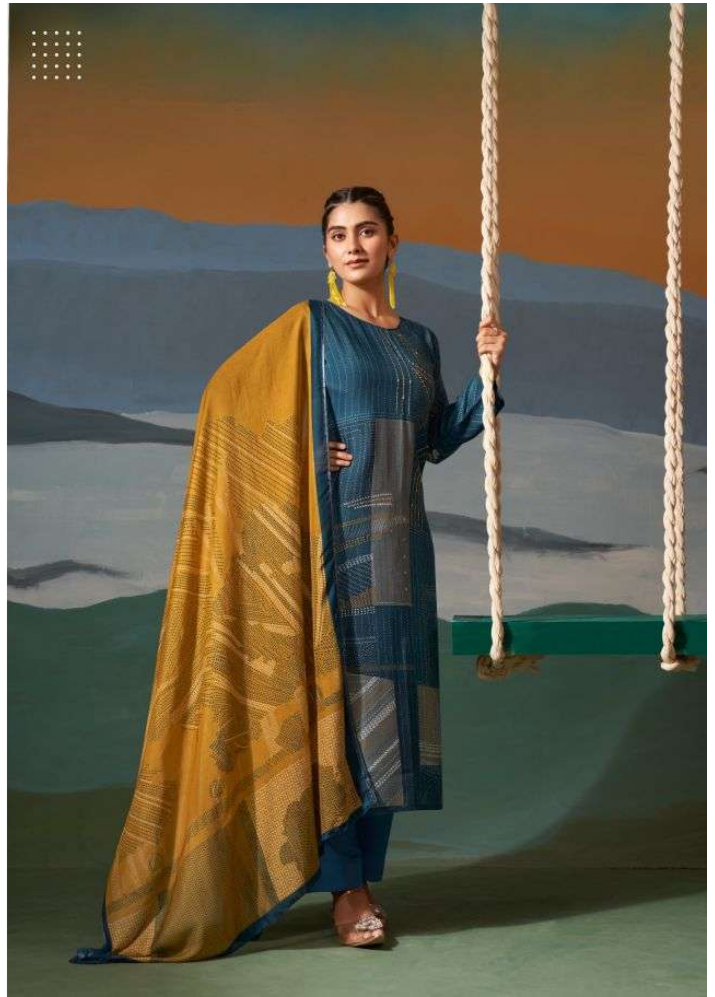

Karachi[®]
PRINTS

झूला (jhula)

Karachi®
PARIS

Karachi®
— 100% PURE —

5303

Karachi[®]
PRINTS

झूला (jhula)

Karachi[®]
PRINTS

झुला (jhula)

{D. NO 5301}

FABRIC DETAILS

~TOP~

PURE VISCOSE MUSLIN DIGITALLY PRINTED
WITH ELEGANT HANDWORK

~BOTTOM~

HEAVY MUSLIN DYED

~DUPATTA~