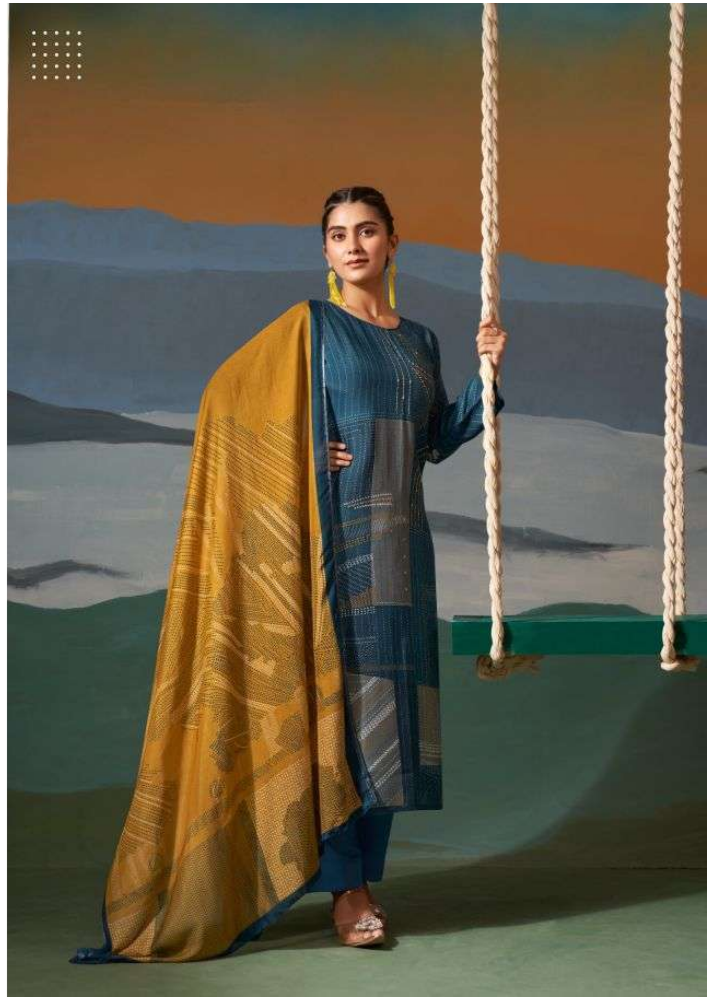

Karachi[®]
PRINTS

झूला (jhula)

Karachi®
PARIS

Karachi®
— 100% PURE —

5303

Karachi[®]
PRINTS

झूला (jhula)

Karachi®
PRINTS

झुला (jhula)

{D. NO 5301}

FABRIC DETAILS

~TOP~

PURE VISCOSE MUSLIN DIGITALLY PRINTED
WITH ELEGANT HANDWORK

~BOTTOM~

HEAVY MUSLIN DYED

~DUPATTA~