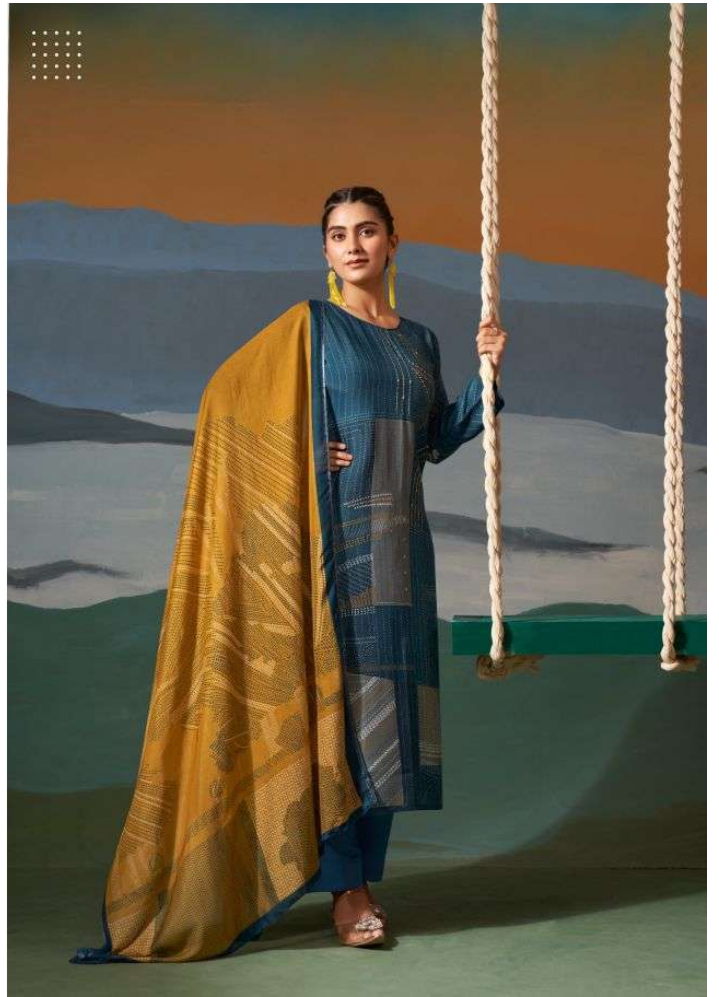

Karachi[®]
PRINTS

झूला (jhula)

Karachi®
PARIS

Karachi®
— 100% PURE —

5303

Karachi[®]
PRINTS

झूला (jhula)

Karachi®
PRINTS

झुला (jhula)

{D. NO 5301}

FABRIC DETAILS

~TOP~

PURE VISCOSE MUSLIN DIGITALLY PRINTED
WITH ELEGANT HANDWORK

~BOTTOM~

HEAVY MUSLIN DYED

~DUPATTA~