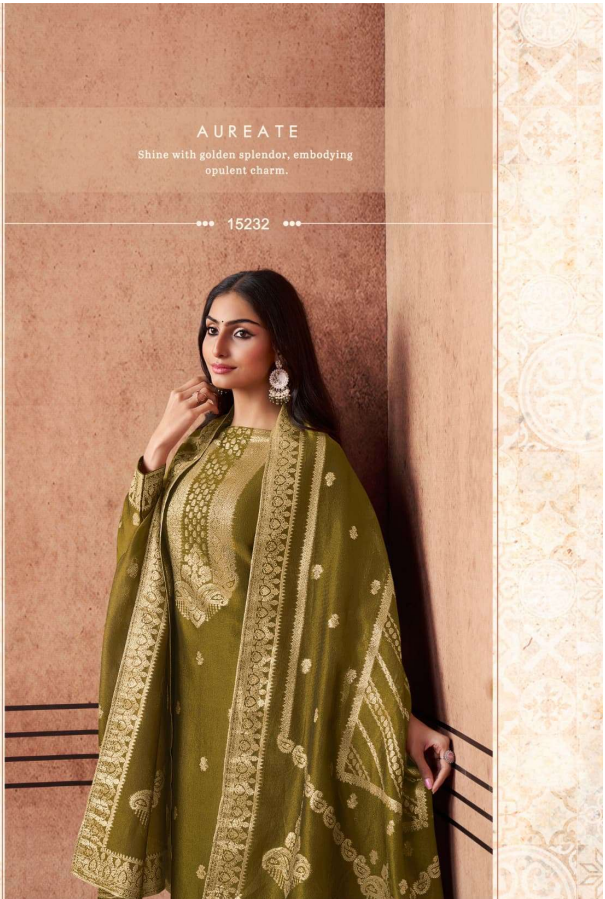

ZISA[®]

ESSENCE

ELYSIUM
Wear heavenly elegance, transcending the ordinary with divine style.

••• 15231 •••

AUREATE

Shine with golden splendor, embodying opulent charm.

*** 15232 ***

LUMINARY

Shine as a beacon of style, illuminating every room you enter.

... 15233 ...

ZEPHYR

Glide through your day with breezy,
effortless style.

••• 15234 •••

VERDIGRIS

Adorn yourself in the patina of timeless elegance and sophisticated charm.