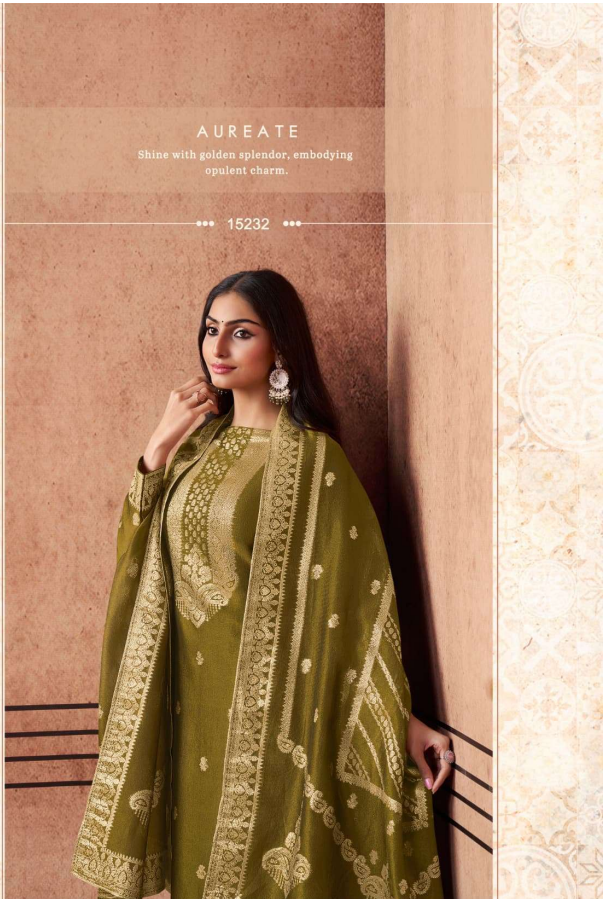

## ESSENCE

ELYSIUM  
Wear heavenly elegance, transcending the ordinary with divine style.

••• 15231 •••

AUREATE

Shine with golden splendor, embodying opulent charm.

\*\*\* 15232 \*\*\*

LUMINARY

Shine as a beacon of style, illuminating every room you enter.