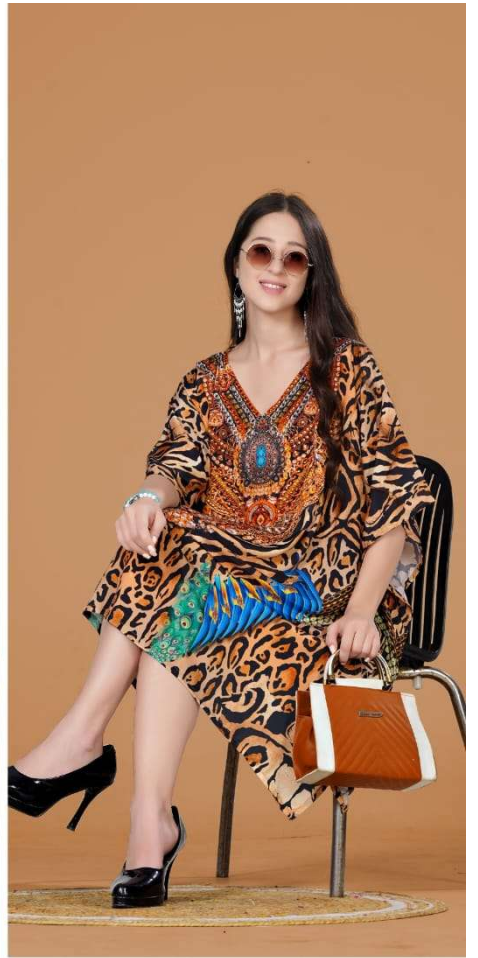

JISHA KAFTAN[®]

By

JELITE[®]
WOMEN APPARELS

Beautifully Crafted

SILK PONCHO
VOLUME-1

(FABRIC: Digital Printed Feather Silk)

S.P-2001

JISHA KAFTAN®