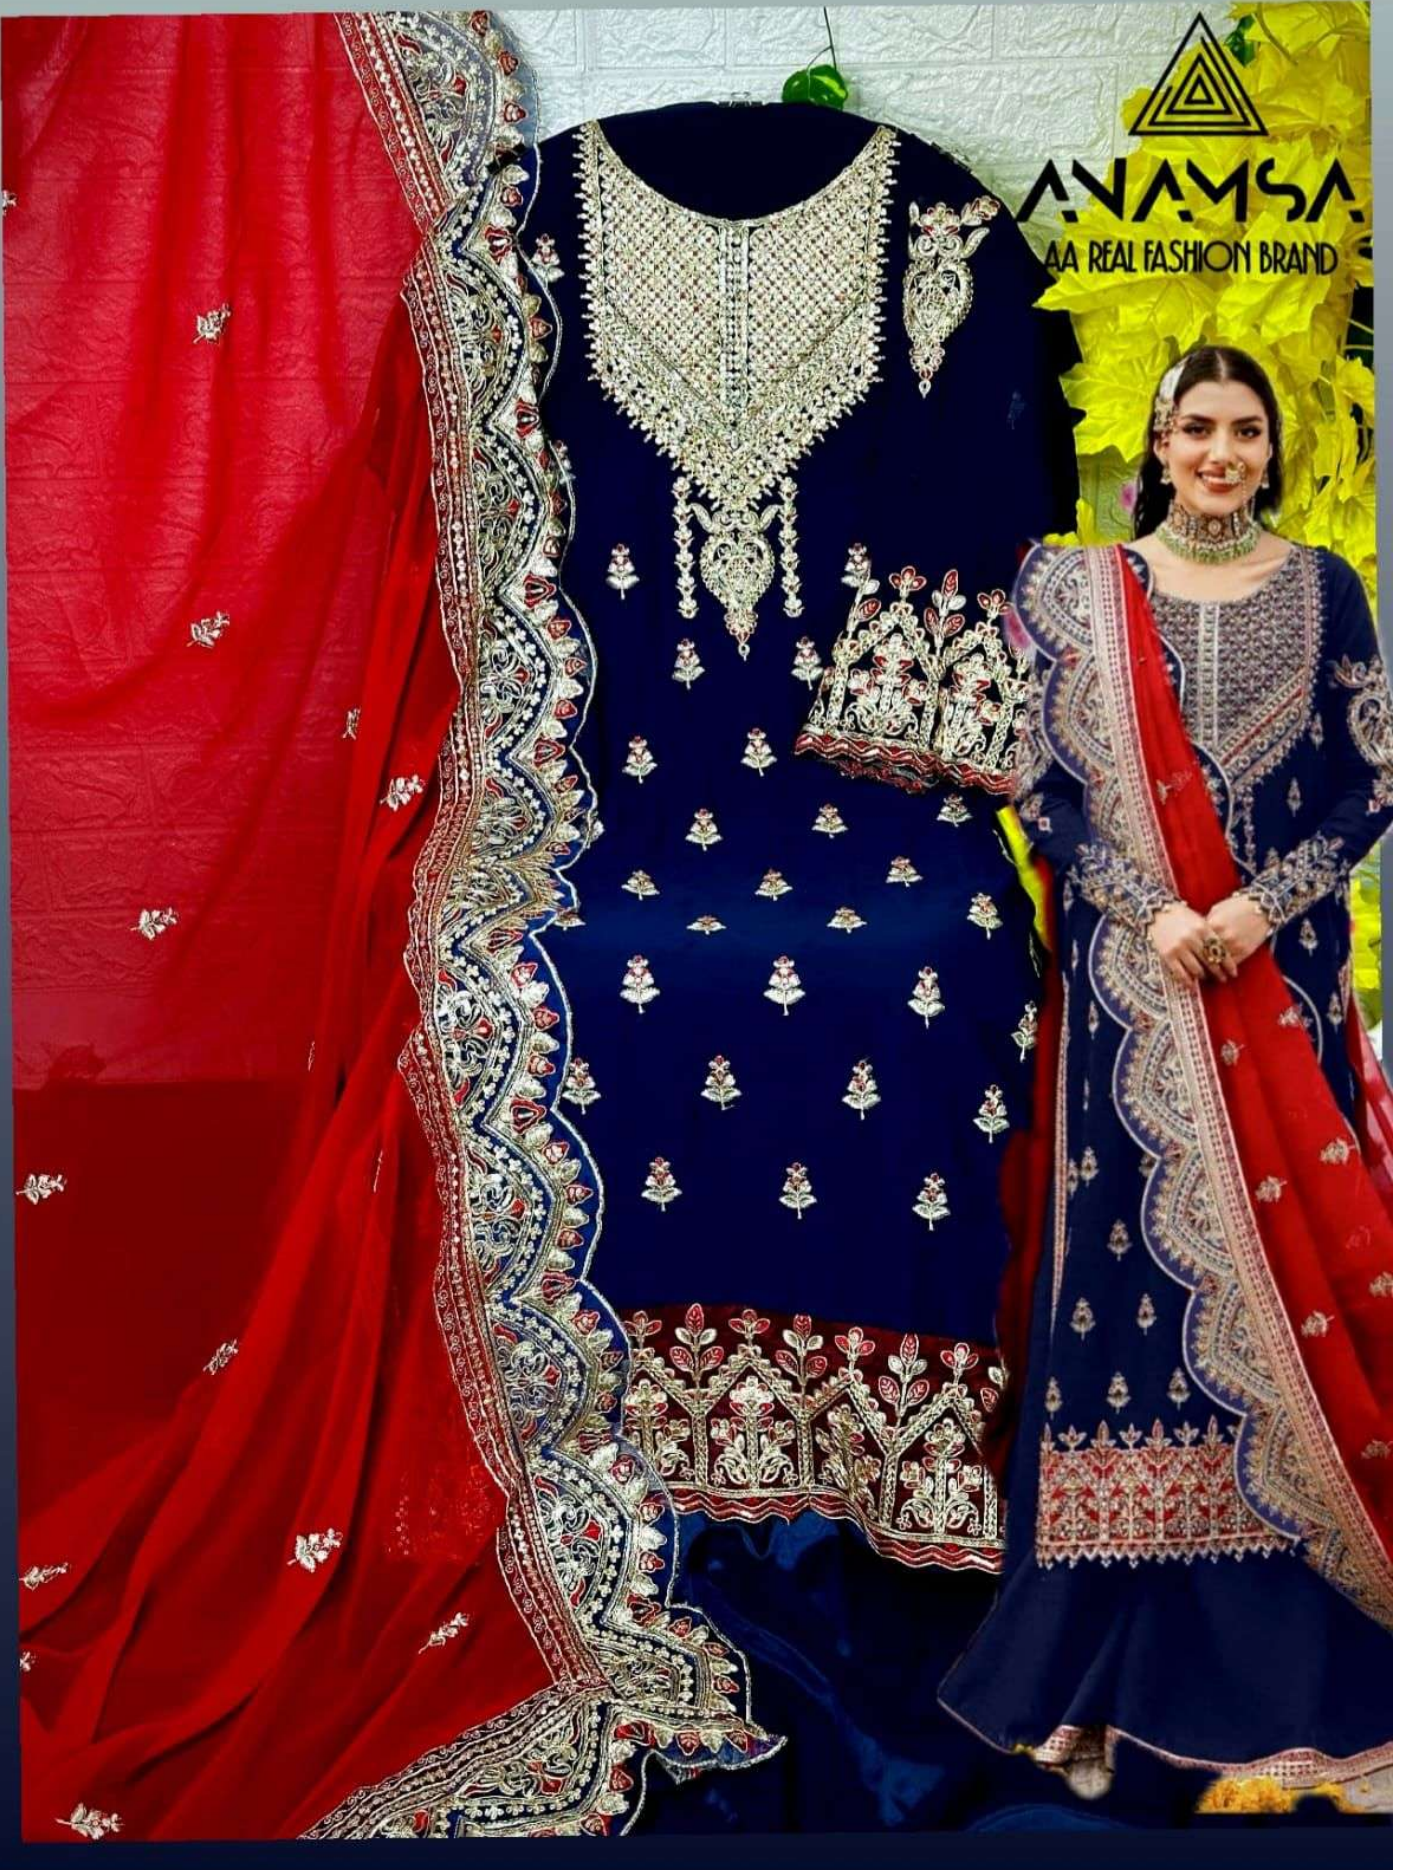

ANAMSA
AA REAL FASHION BRAND

TOP- PURE FOX GEORGETTE WITH HEAVY EMBROIDERY AND SEQUENCE WORK
BOTTOM/INNER- DULL SHANTOON
DUPATTA- PURE FOX GEORGETTE FANCY DUPATTA AND HEAVY EMBROIDERY

7773
D.No:-286 A

TOP- PURE FOX GEORGETTE WITH HEAVY EMBROIDERY AND SEQUENCE WORK
BOTTOMINNER- DULL SHANTOON
DUPATTA- PURE FOX GEORGETTE FANCY DUPATTA AND HEAVY EMBROIDERY

7773
D.No:-286 B

ANAMSA
AA REAL FASHION BRAND

TOP- PURE FOX GEORGETTE WITH HEAVY EMBROIDERY AND SEQUENCE WORK
BOTTOM/INNER- DULL SHANTOON
DUPATTA- PURE FOX GEORGETTE FANCY DUPATTA AND HEAVY EMBROIDERY

7773
D.No:-286 C

ANAMSA
AA REAL FASHION BRAND

TOP- PURE FOX GEORGETTE WITH HEAVY EMBROIDERY AND SEQUENCE WORK
BOTTOMINNER- DULL SHANTOON
DUPATTA- PURE FOX GEORGETTE FANCY DUPATTA AND HEAVY EMBROIDERY

7773
D.No:-286 D

ANAMSA
AA REAL FASHION BRAND

ANAMSA
HIT BEAUTIFUL COLOURS

TOP- PURE FOX GEORGETTE WITH HEAVY EMBROIDERY AND SEQUENCE WORK
BOTTOM/INNER- DULL SHANTOON
DUPATTA- PURE FOX GEORGETTE FANCY DUPATTA AND HEAVY EMBROIDERY

7773
D.No:-286 A

7773
D.No:-286 B