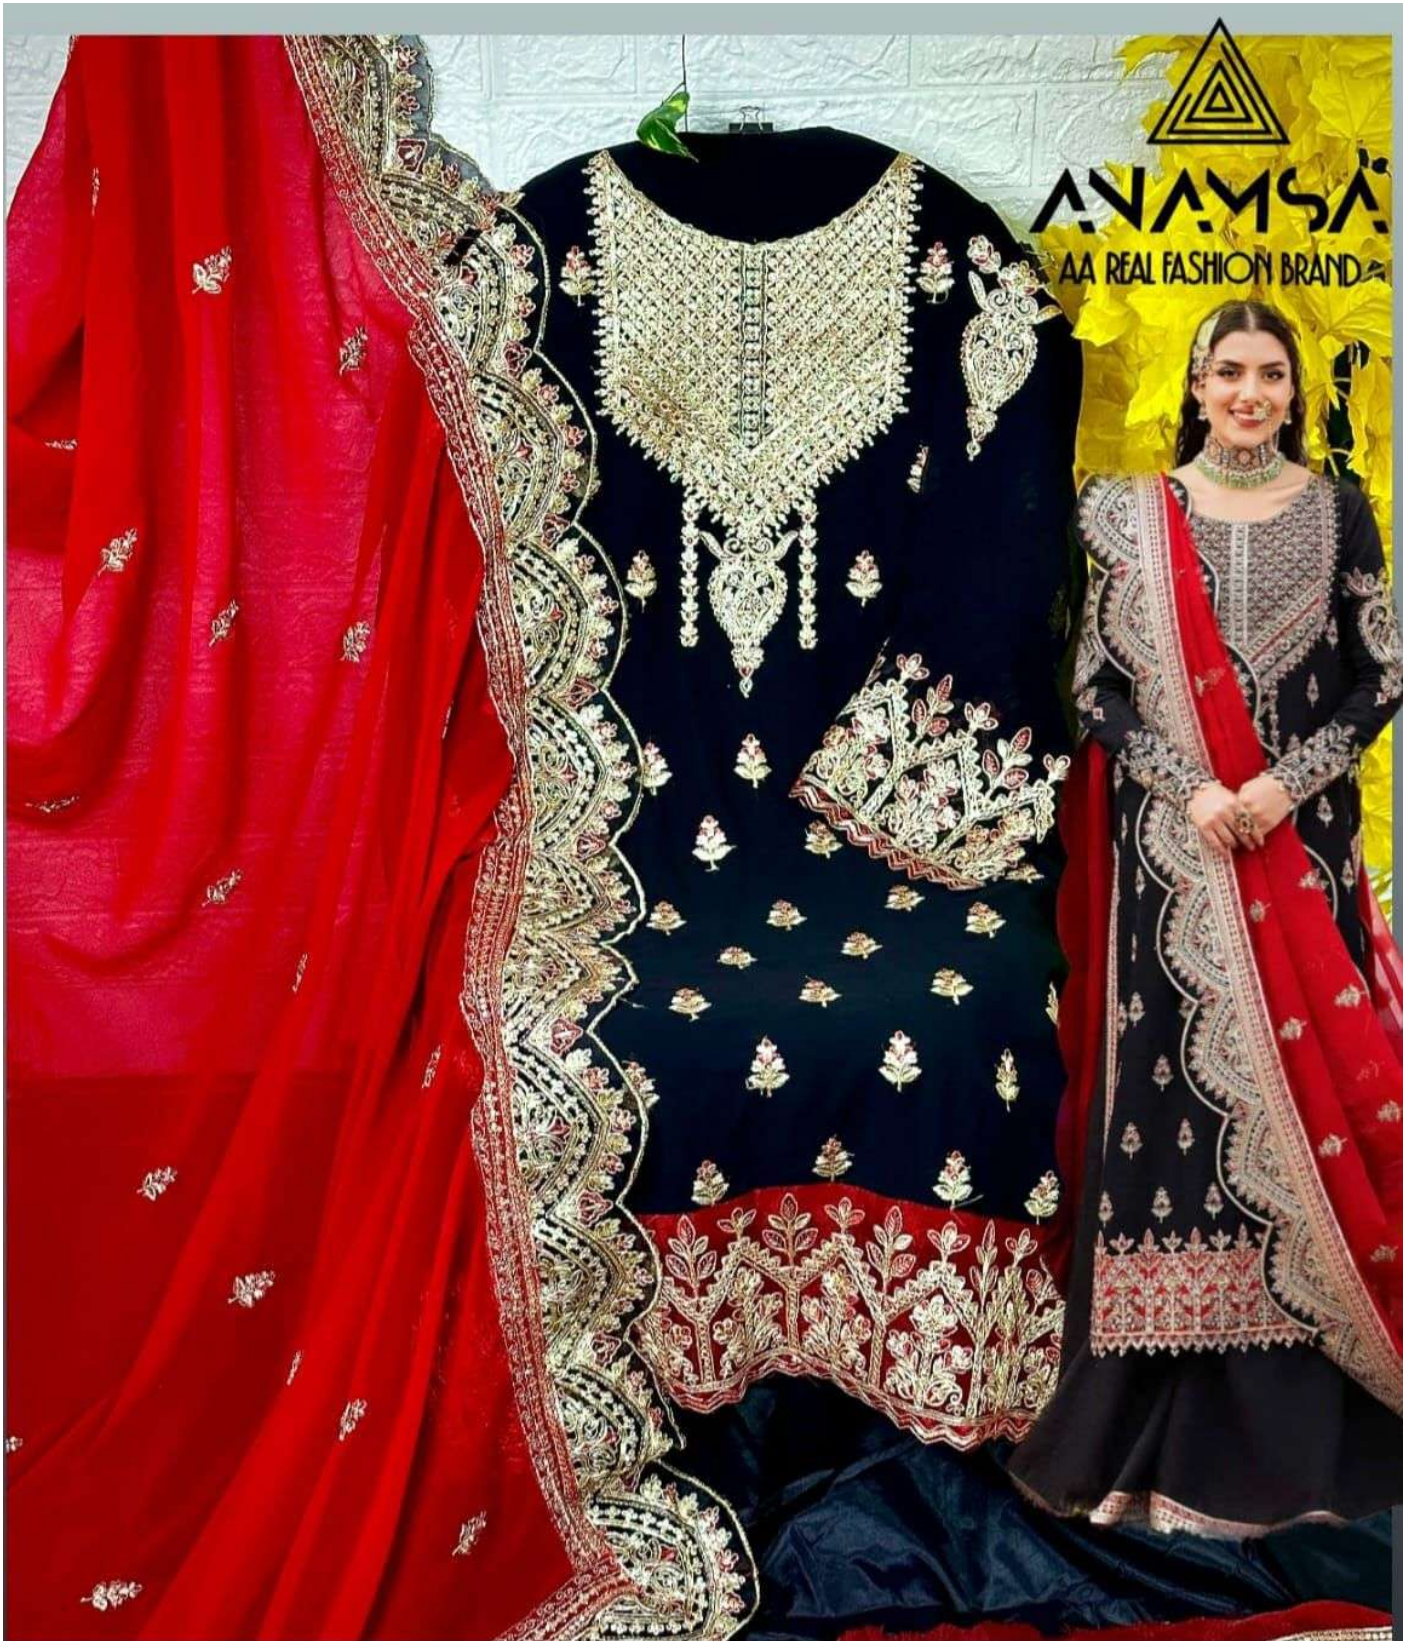

ANAMSA
AA REAL FASHION BRAND

TOP- PURE FOX GEORGETTE WITH HEAVY EMBROIDERY AND SEQUENCE WORK
BOTTOM/INNER- DULL SHANTOON
DUPATTA- PURE FOX GEORGETTE FANCY DUPATTA AND HEAVY EMBROIDERY

7773
D.No:-286 A

TOP- PURE FOX GEORGETTE WITH HEAVY EMBROIDERY AND SEQUENCE WORK
BOTTOMINNER- DULL SHANTOON
DUPATTA- PURE FOX GEORGETTE FANCY DUPATTA AND HEAVY EMBROIDERY

7773
D.No:-286 B

ANAMSA
AA REAL FASHION BRAND

TOP- PURE FOX GEORGETTE WITH HEAVY EMBROIDERY AND SEQUENCE WORK
BOTTOM/INNER- DULL SHANTOON
DUPATTA- PURE FOX GEORGETTE FANCY DUPATTA AND HEAVY EMBROIDERY

7773
D.No:-286 C

ANAMSA
AA REAL FASHION BRAND

TOP- PURE FOX GEORGETTE WITH HEAVY EMBROIDERY AND SEQUENCE WORK
BOTTOMINNER- DULL SHANTOON
DUPATTA- PURE FOX GEORGETTE FANCY DUPATTA AND HEAVY EMBROIDERY

7773
D.No:-286 D

ANAMSA
AA REAL FASHION BRAND

ANAMSA
HIT BEAUTIFUL COLOURS

TOP- PURE FOX GEORGETTE WITH HEAVY EMBROIDERY AND SEQUENCE WORK
BOTTOM/INNER- DULL SHANTOON
DUPATTA- PURE FOX GEORGETTE FANCY DUPATTA AND HEAVY EMBROIDERY

7773
D.No:-286 A

7773
D.No:-286 B