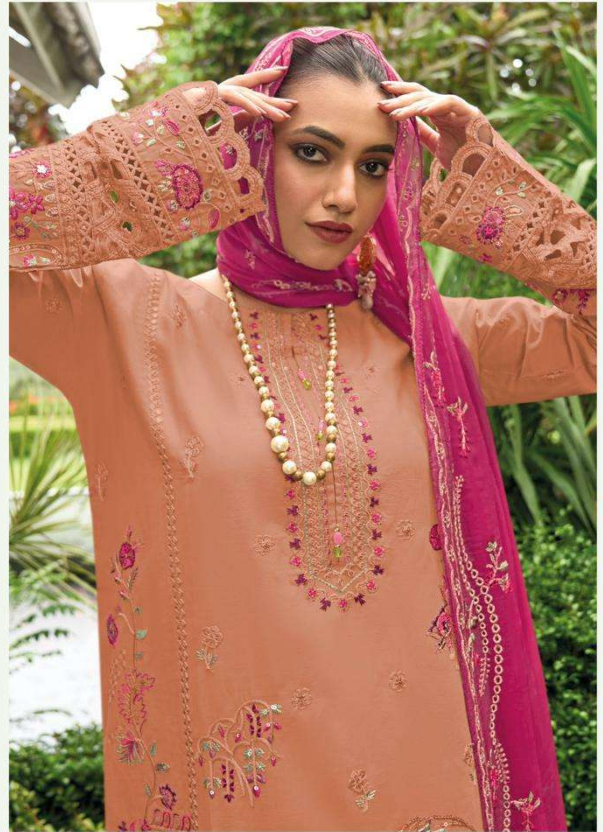

R-1402 C

READY MADE
COLLECTION

CARE INSTRUCTIONS

- DO NOT USE ANY TYPE OF BLEACH OR STAIN REMOVING CHEMICALS
- DO NOT OVER EXPOSE DAMP FABRIC TO STRONG SUNLIGHT
- IRON AT MODERATE TEMPERATURE