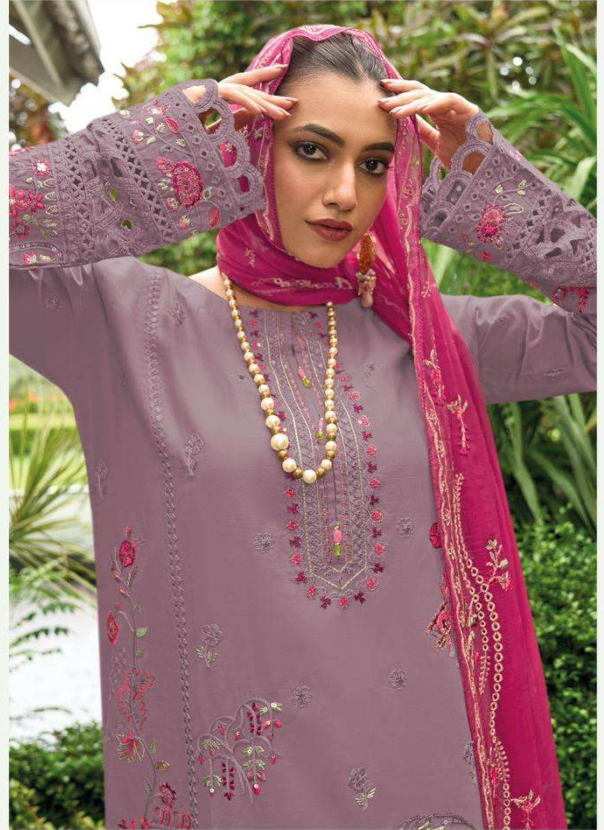

Shree[®]
FABS
READY MADE
COLLECTION

R-1402

R-1402 A

READY MADE
COLLECTION

CARE INSTRUCTIONS

- DO NOT USE ANY TYPE OF BLEACH OR STAIN REMOVING CHEMICALS
- DO NOT OVER EXPOSE DAMP FABRIC TO STRONG SUNLIGHT
- IRON AT MODERATE TEMPERATURE