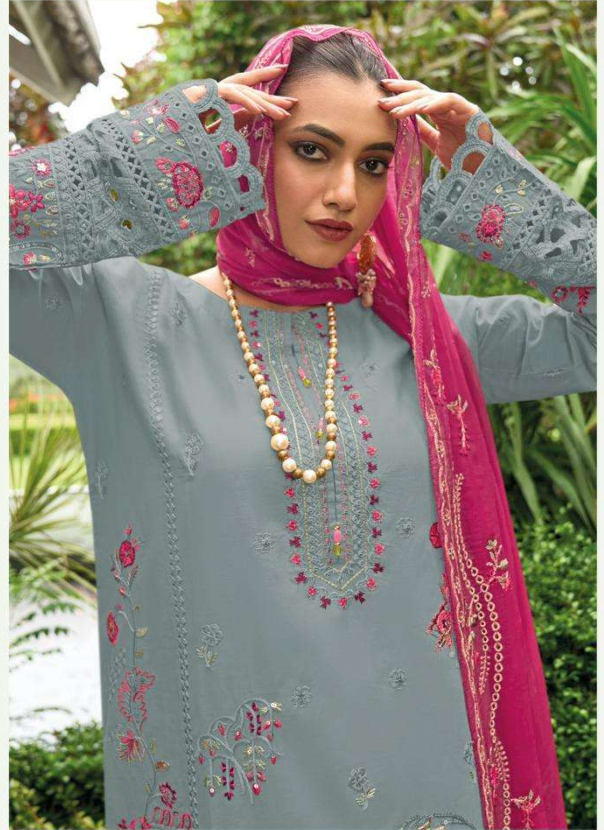

R-1402 D

Shree®
FABS
READY MADE
COLLECTION

CARE INSTRUCTIONS

- DO NOT USE ANY TYPE OF BLEACH OR STAIN REMOVING CHEMICALS
- DO NOT OVER EXPOSE DAMP FABRIC TO STRONG SUNLIGHT
- IRON AT MODERATE TEMPERATURE