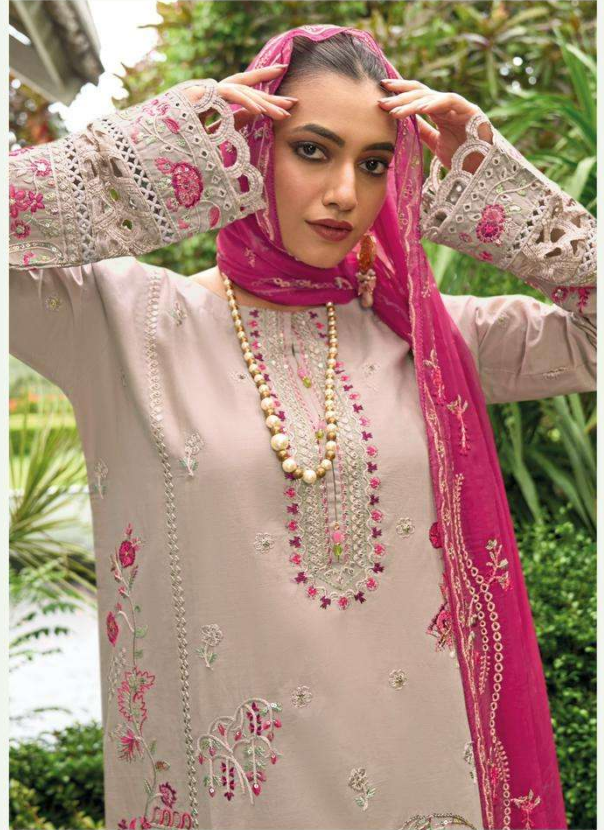

Shree[®]
FABS
READY MADE
COLLECTION

R-1402

R-1402 A

READY MADE
COLLECTION

CARE INSTRUCTIONS

- DO NOT USE ANY TYPE OF BLEACH OR STAIN REMOVING CHEMICALS
- DO NOT OVER EXPOSE DAMP FABRIC TO STRONG SUNLIGHT
- IRON AT MODERATE TEMPERATURE