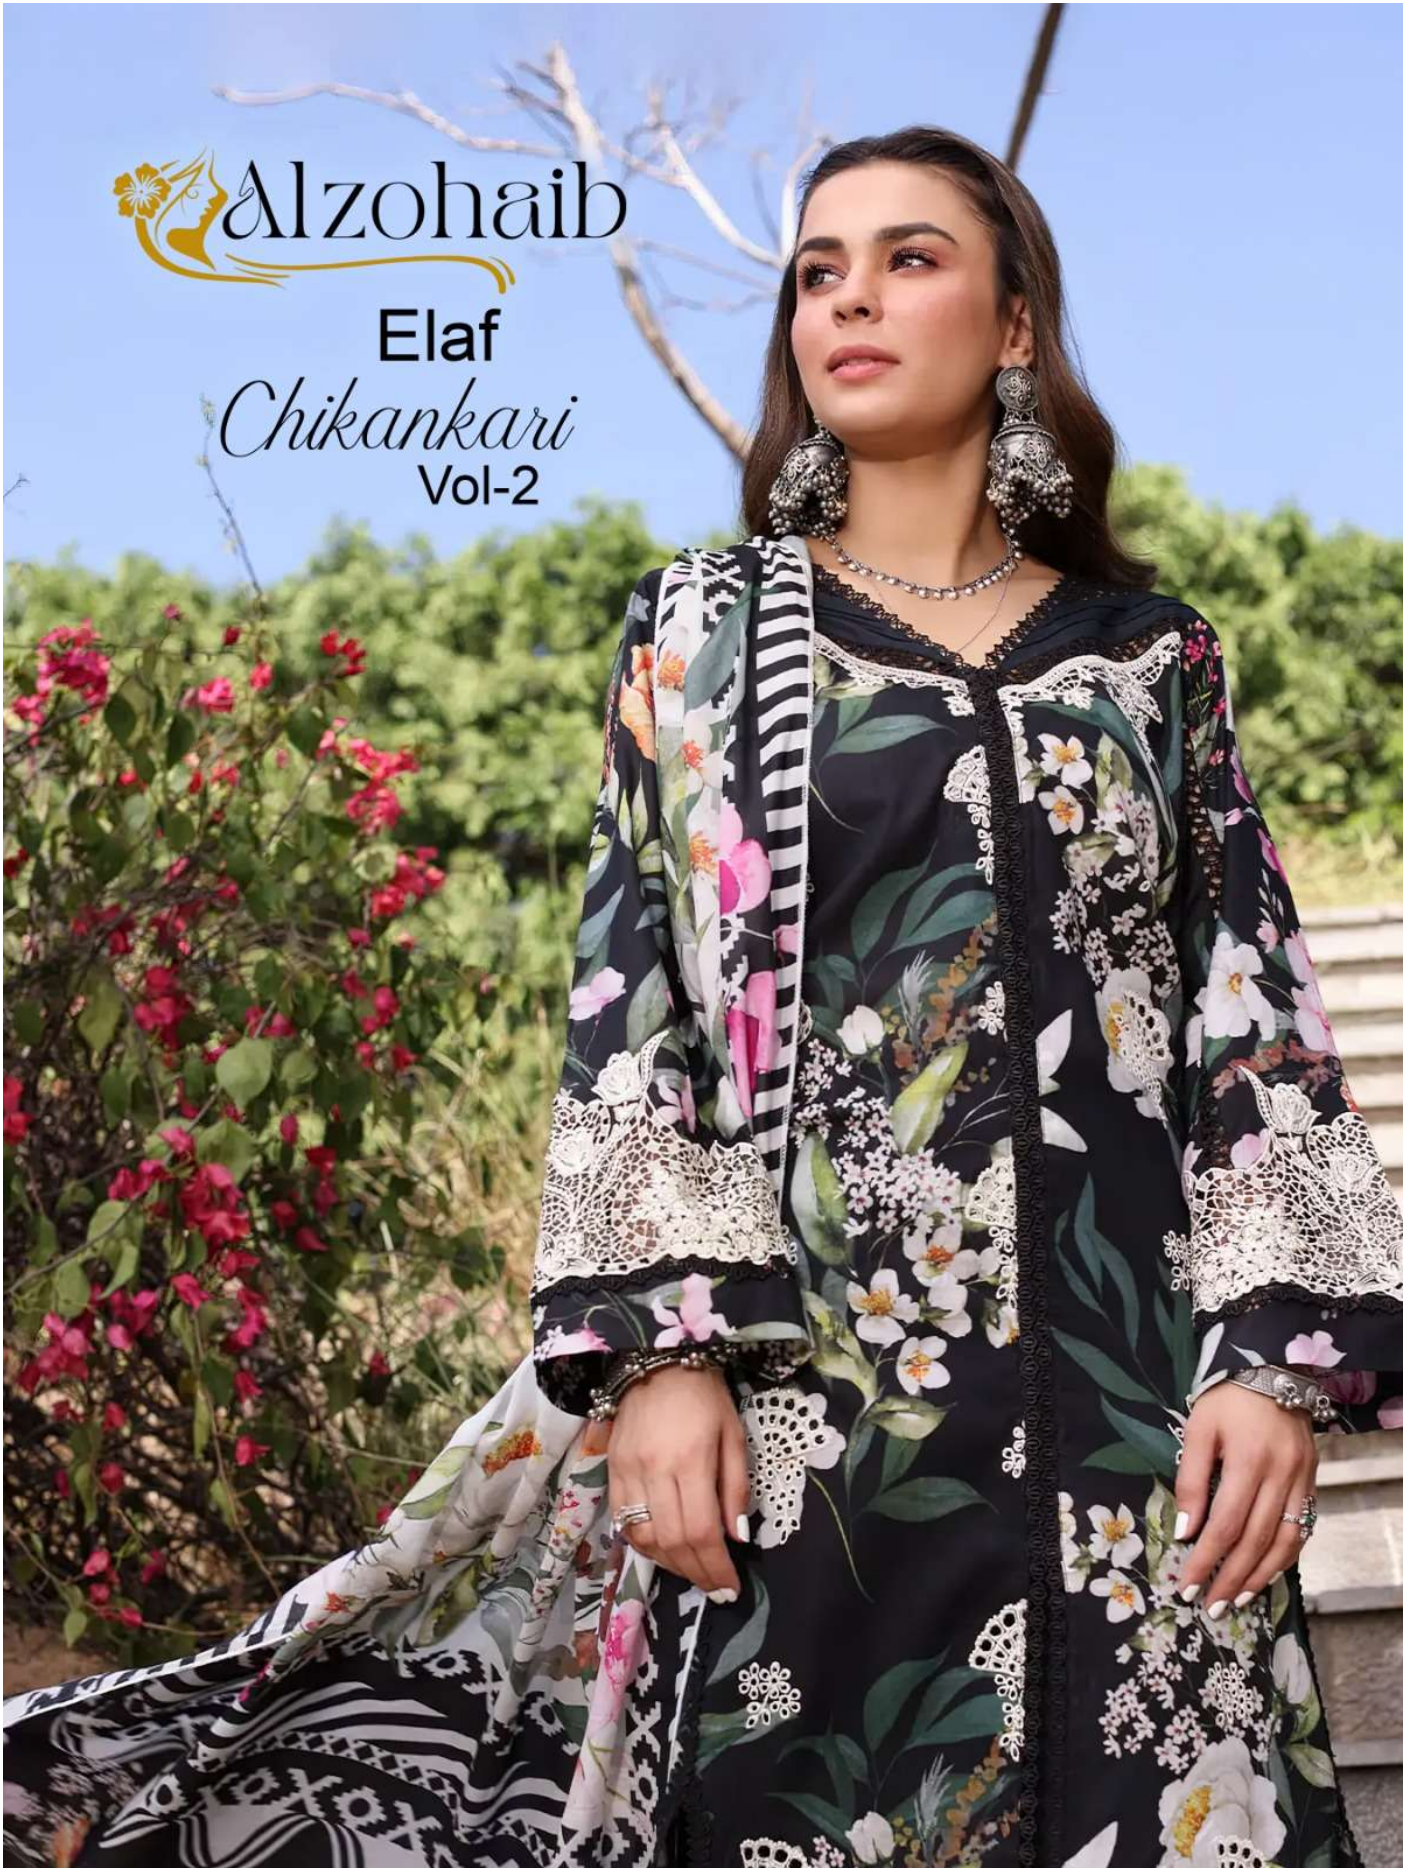

 Alzohaib

Elaf  
*Chikankari*  
Vol-2

AZ.1020-A

Alzohaib

**Alzohaib**  
**Elaf**  
*Chokori*  
Vol-2  
AZ-1020-A  
TOP

PURE COTTON WITH HEAVY SELF BORDING EMBROIDERY

BOTTOM INNER  
SEMILAIN  
DUPATTA  
COTTON CHIFFON

SEE INSTRUCTIONS

AZ.1020-B

**Alzohaib**  
**Elaf**  
*Chandni*  
Vol-2  
AZ-1038-B  
TOP

PURE COTTON WITH HEAVY  
SELF-BORING EMBROIDERY

BOTTOM INNER  
SILK LACEY  
DUPNETTA  
COTTON CHIFFON

SIZE: MEDIUM  
LENGTH: 100 CM