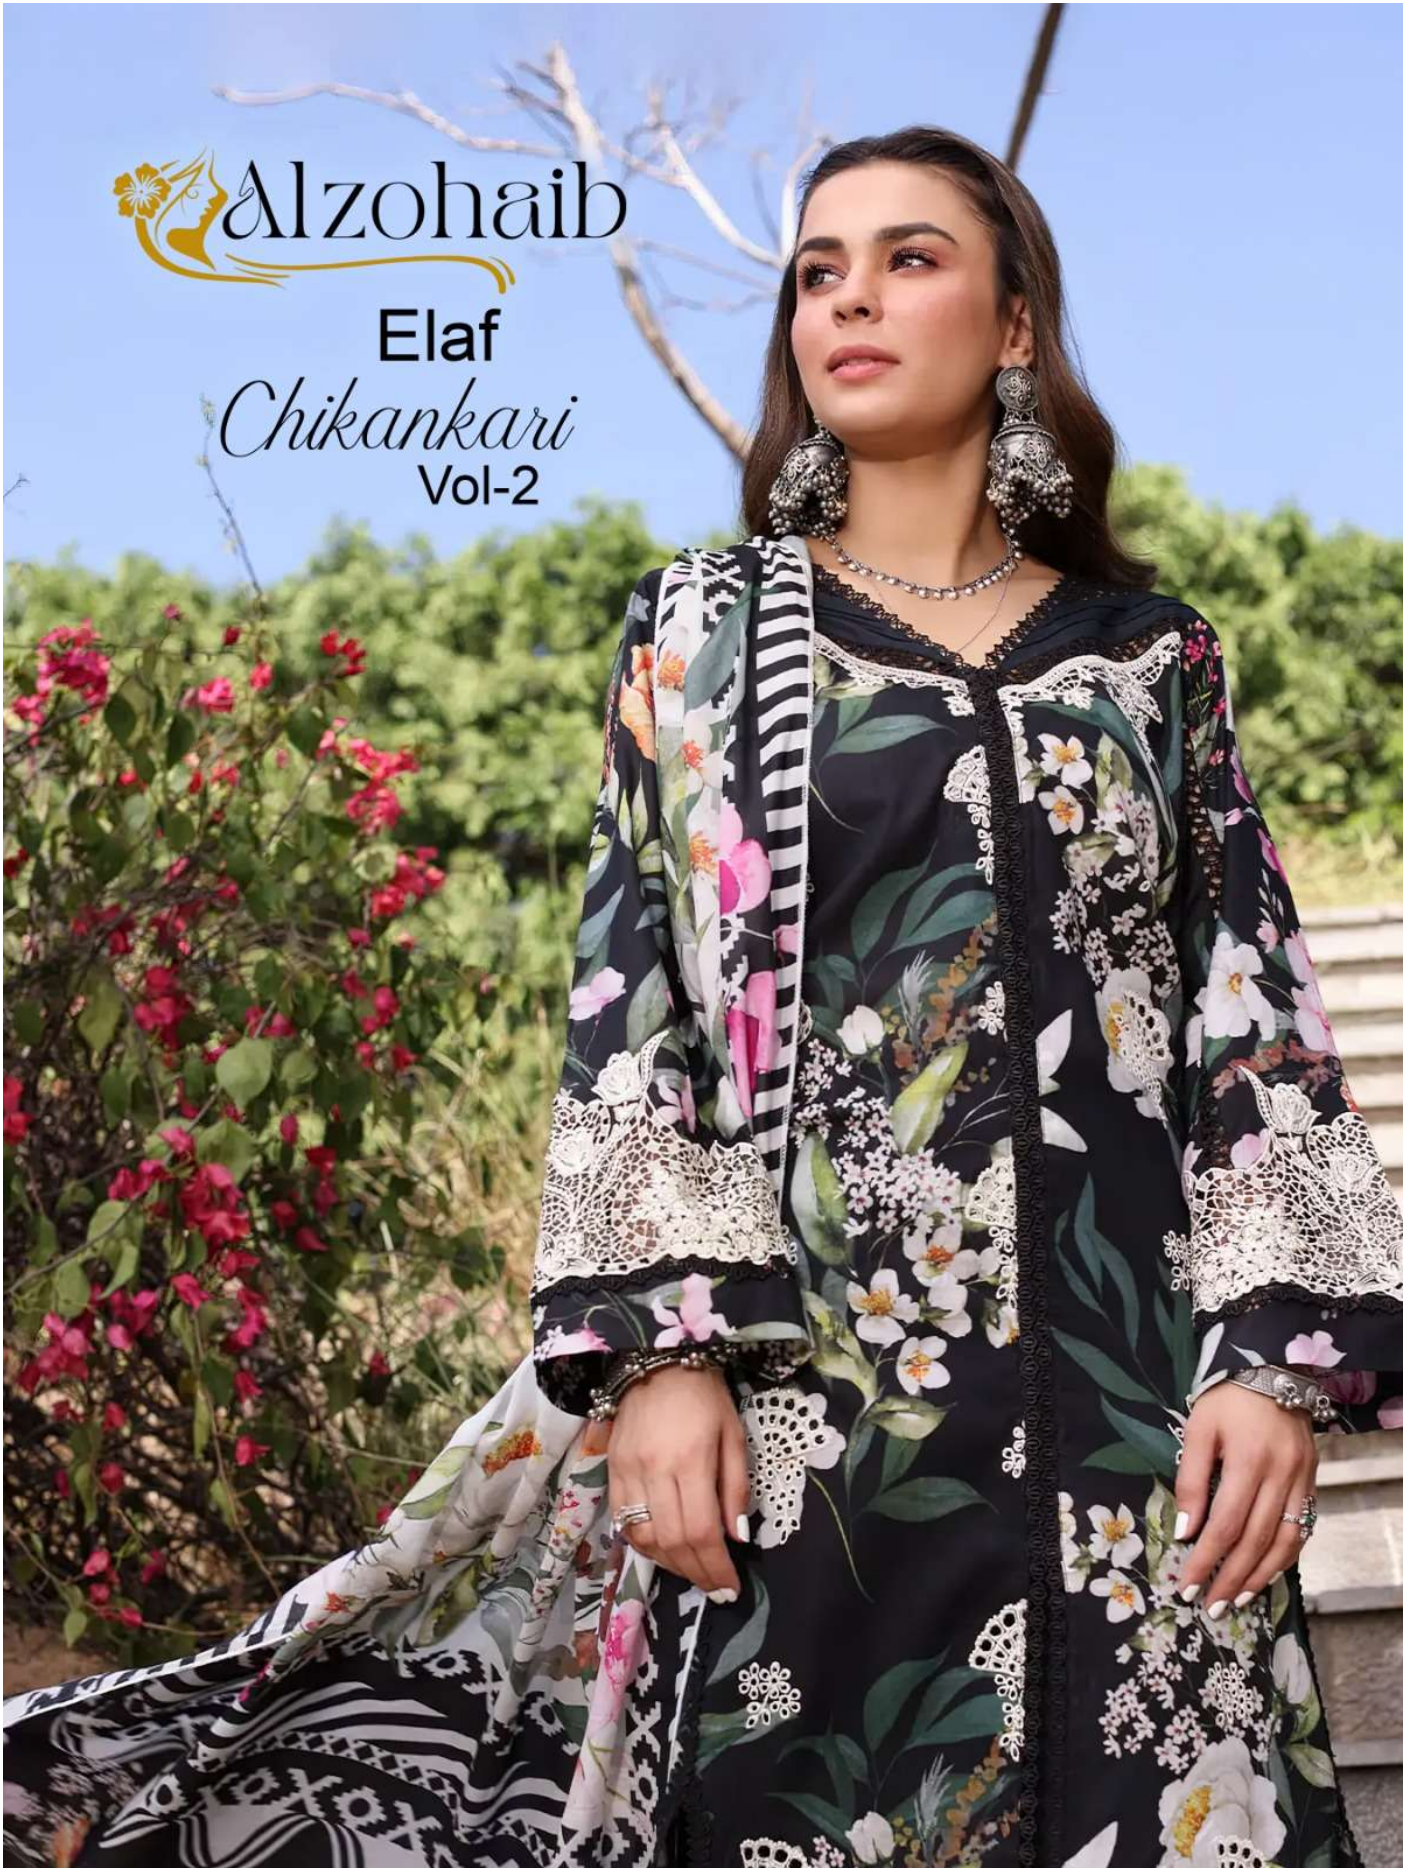

 Alzohaib

Elaf
Chikankari
Vol-2

AZ.1020-A

Alzohaib

Alzohaib
Elaf
Chokori
Vol-2
AZ-1020-A
TOP

PURE COTTON WITH HEAVY SELF BORDING EMBROIDERY

BOTTOM INNER
SEMILAIN
DUPATTA
COTTON CHIFFON

THE INFORMATION
1. Wash in cold water
2. Do not use bleach
3. Do not iron at high temperature

AZ.1020-B

Alzohaib
Elaf
Chandni
Vol-2
AZ-1038-B
TOP

PURE COTTON WITH HEAVY
SELF-BORING EMBROIDERY

BOTTOM INNER
SILK LACEY
DUPNETTA
COTTON CHIFFON

AZ.1020-A

AZ.10220-B