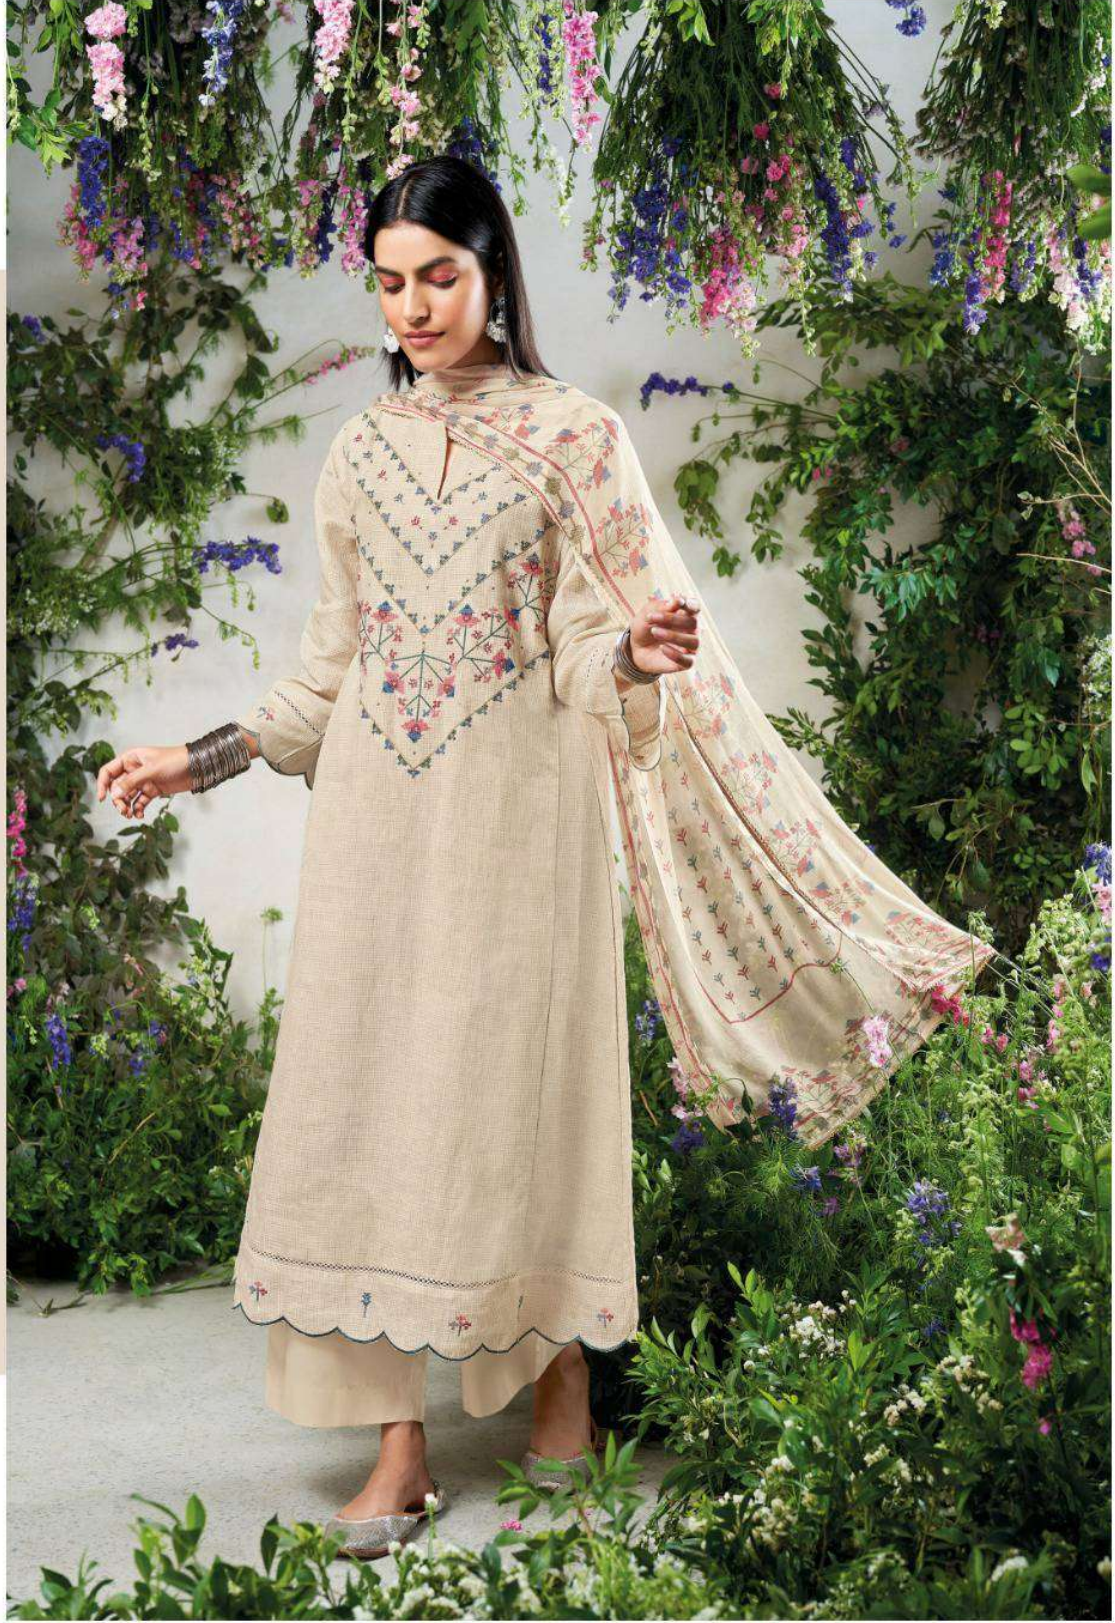

Ganga®
Sharvi

PRODUCT NAME	SHARVI
D.NO.	C1973 TO C1978
DESCRIPTION	<p>TOP PREMIUM COTTON LINEN PRINTED WITH EMBROIDERY AND COTTON LACE FOR NECK AND DAMAN</p> <p>BOTTOM PREMIUM COTTON SOLID COLOUR</p> <p>DUPATTA PURE CHIFFON PRINTED</p>
HSN CODE	520851
WHOLESALE PRICE	1895/- EACH+GST(EXTRA)