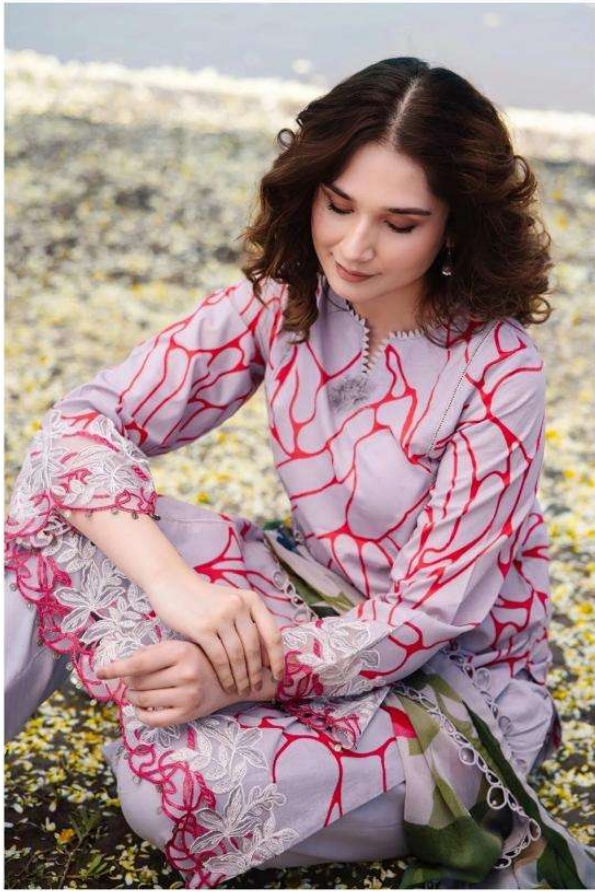

A woman with her hair in a ponytail, wearing a black dress with white abstract patterns and a colorful scarf, is looking down at a bar. The bar has several bottles of drinks, including one with a red liquid and a yellow cap. The background is a blurred outdoor setting.

Alzohaib

M.BASIC

Alzohaib

Alzohaib

M.BASIC

AZ-1021

TOP
PURE COTTON PRINT WITH
EXCLUSIVE PATCHES
EMBROIDERY (2 patches)

BOTTOM
SAMI LASHI
DUPATTA
COTTONCHIFFON

SIZE INFORMATION:
M: 36-38
L: 38-40
XL: 40-42

Alzohab

M.BASIC

AZ-1022

TOP
PURE COTTON PRINT WITH
EXCLUSIVE FINISHES
EMBROIDERY (2 Pieces)

BOTTOM
SEMI LAIN
DUPATTA
COTTON/CHIFFON

SIZE RANGE

AZ.1021 AZ.1022