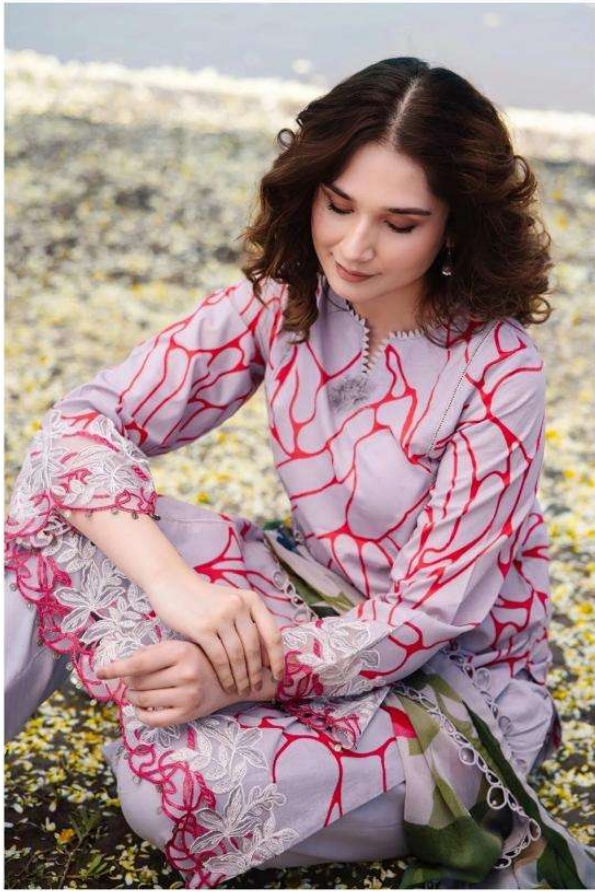

A woman with her hair in a ponytail, wearing a black dress with white abstract patterns and a colorful scarf, is looking down at a bar. The bar has several bottles of drinks, including one with a red liquid and a yellow cap. The background is a blurred outdoor setting.

Alzohaib

M.BASIC

Alzohaib

Alzohaib

M.BASIC

AZ-1021

TOP
PURE COTTON PRINT WITH
EXCLUSIVE PATCHES
EMBROIDERY (2 patches)

BOTTOM
SAMI LASHI
DUPATA
COTTONCHIFFON