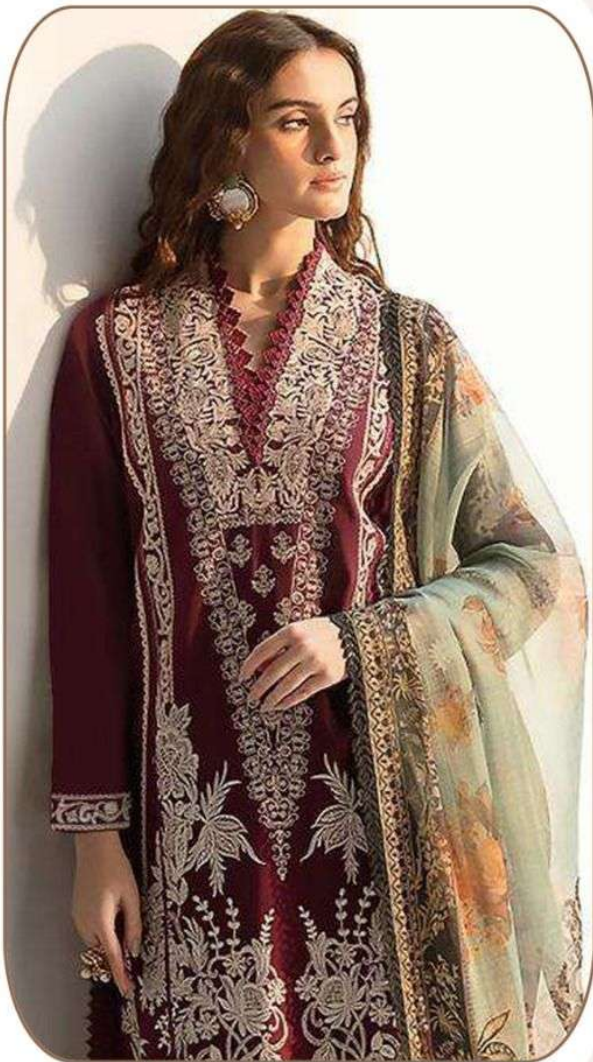

D.NO-1355

TOP- PURE CAMBRIC COTTON
WITH HEAVY SELF
EMBROIDERY & PATCHES
ARE ATTACHED

BOTTOM- PURE COTTON SOLID
DUPATTA

PURE SHIFFON PRINT

D.NO-1355

TOP- PURE CAMBRIC COTTON
WITH HEAVY SELF
EMBROIDERY & PATCHES
ARE ATTACHED

BOTTOM- PURE COTTON SOLID
DUPATTA

PURE SHIFFON PRINT

D:No-1355
TOP: PURE PAUNIP COTTON
WITH HEAVY SELF
EMBROIDERY WORKINGS
ARE ATTACHED
MATERIAL: PURE COTTON SHIRT
DARIATA
PURE SHIFFON PRINT

D:No:1355
Embroidered LAWN COLLECTION