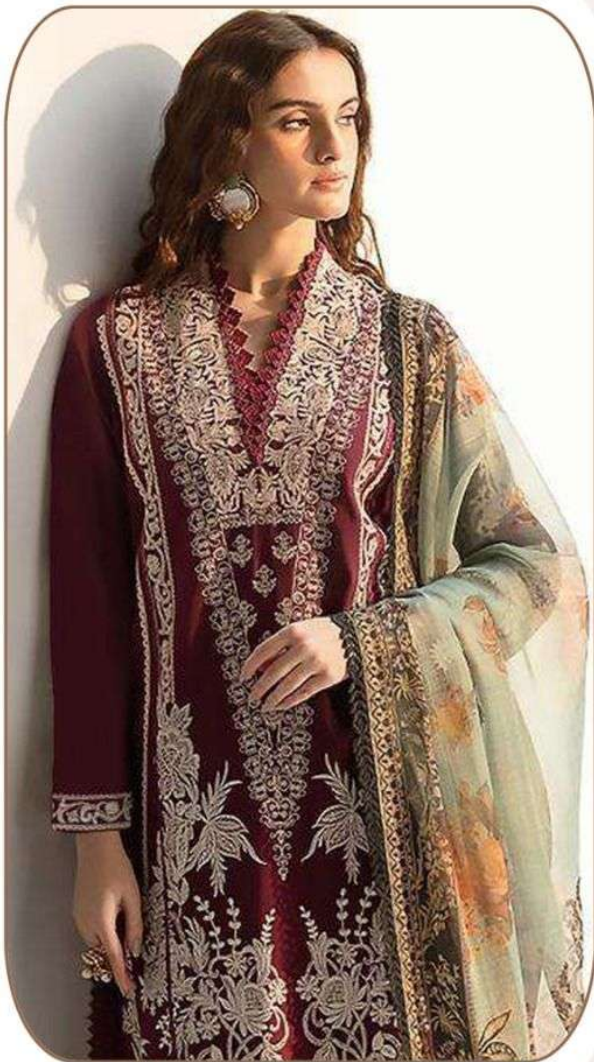

D.NO-1355

TOP- PURE CAMBRIC COTTON
WITH HEAVY SELF
EMBROIDERY & PATCHES
ARE ATTACHED

BOTTOM- PURE COTTON SOLID
DUPATTA

PURE SHIFFON PRINT

D.NO-1355

TOP- PURE CAMBRIC COTTON
WITH HEAVY SELF
EMBROIDERY & PATCHES
ARE ATTACHED

BOTTOM- PURE COTTON SOLID
DUPATTA

PURE SHIFFON PRINT

D:No:1355
Embroidered LAWN COLLECTION